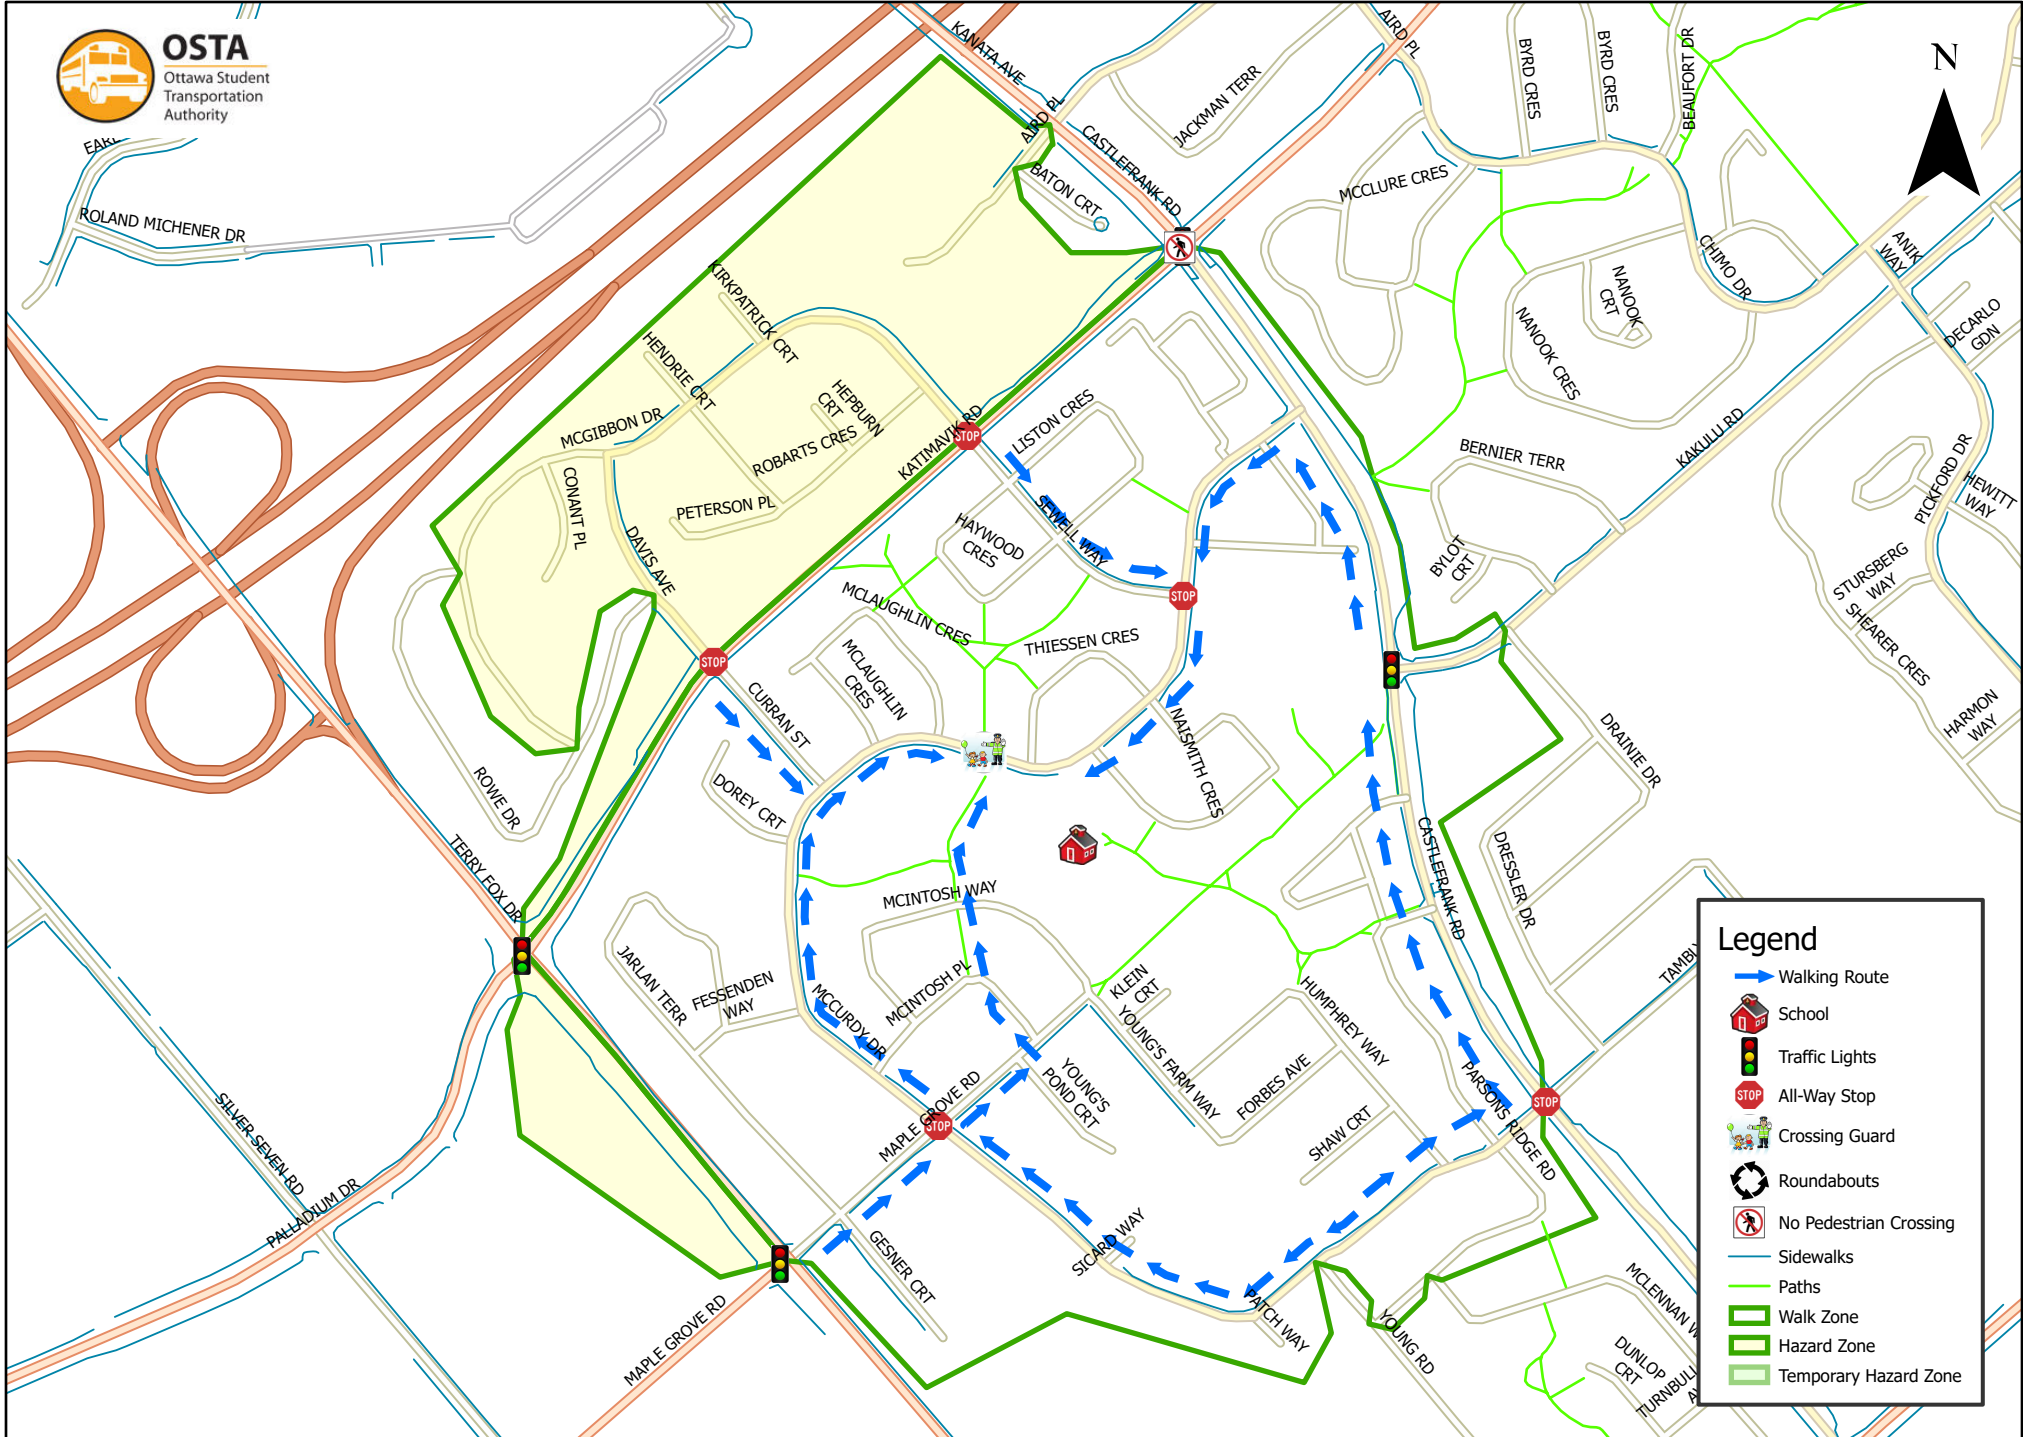

Holy Redeemer School 800 m Walk Zone Kindergarten

This map is intended for information purposes only. Ottawa Student Transportation Authority assumes no responsibility for people using these routes.