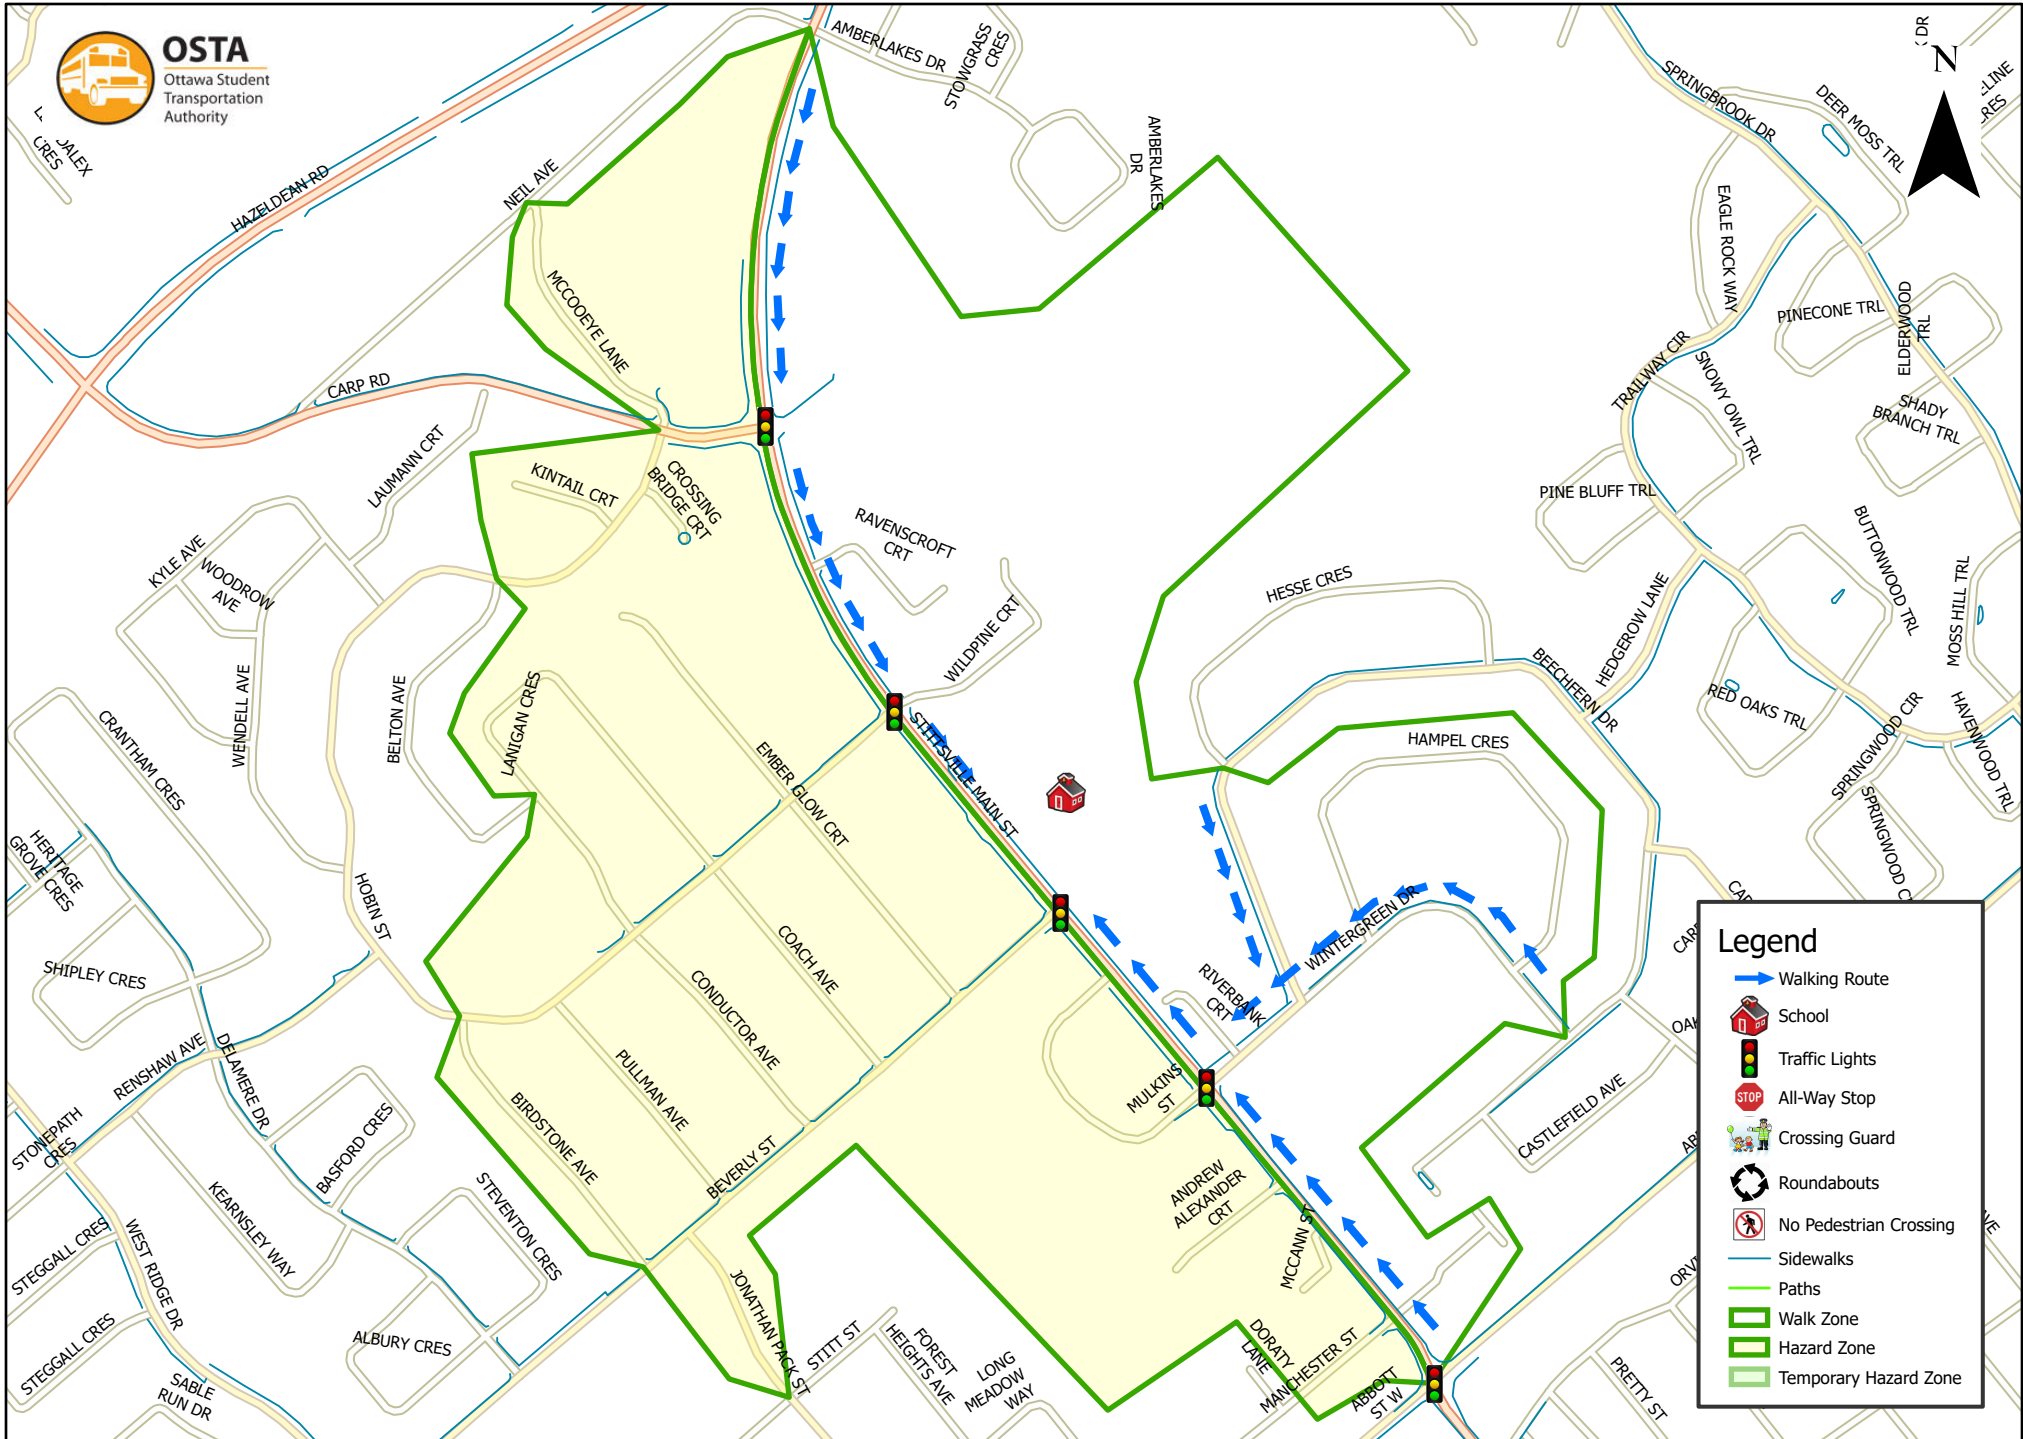

# Holy Spirit School 800 m Walk Zone Kindergarten

This map is intended for information purposes only. Ottawa Student Transportation Authority assumes no responsibility for people using these routes.