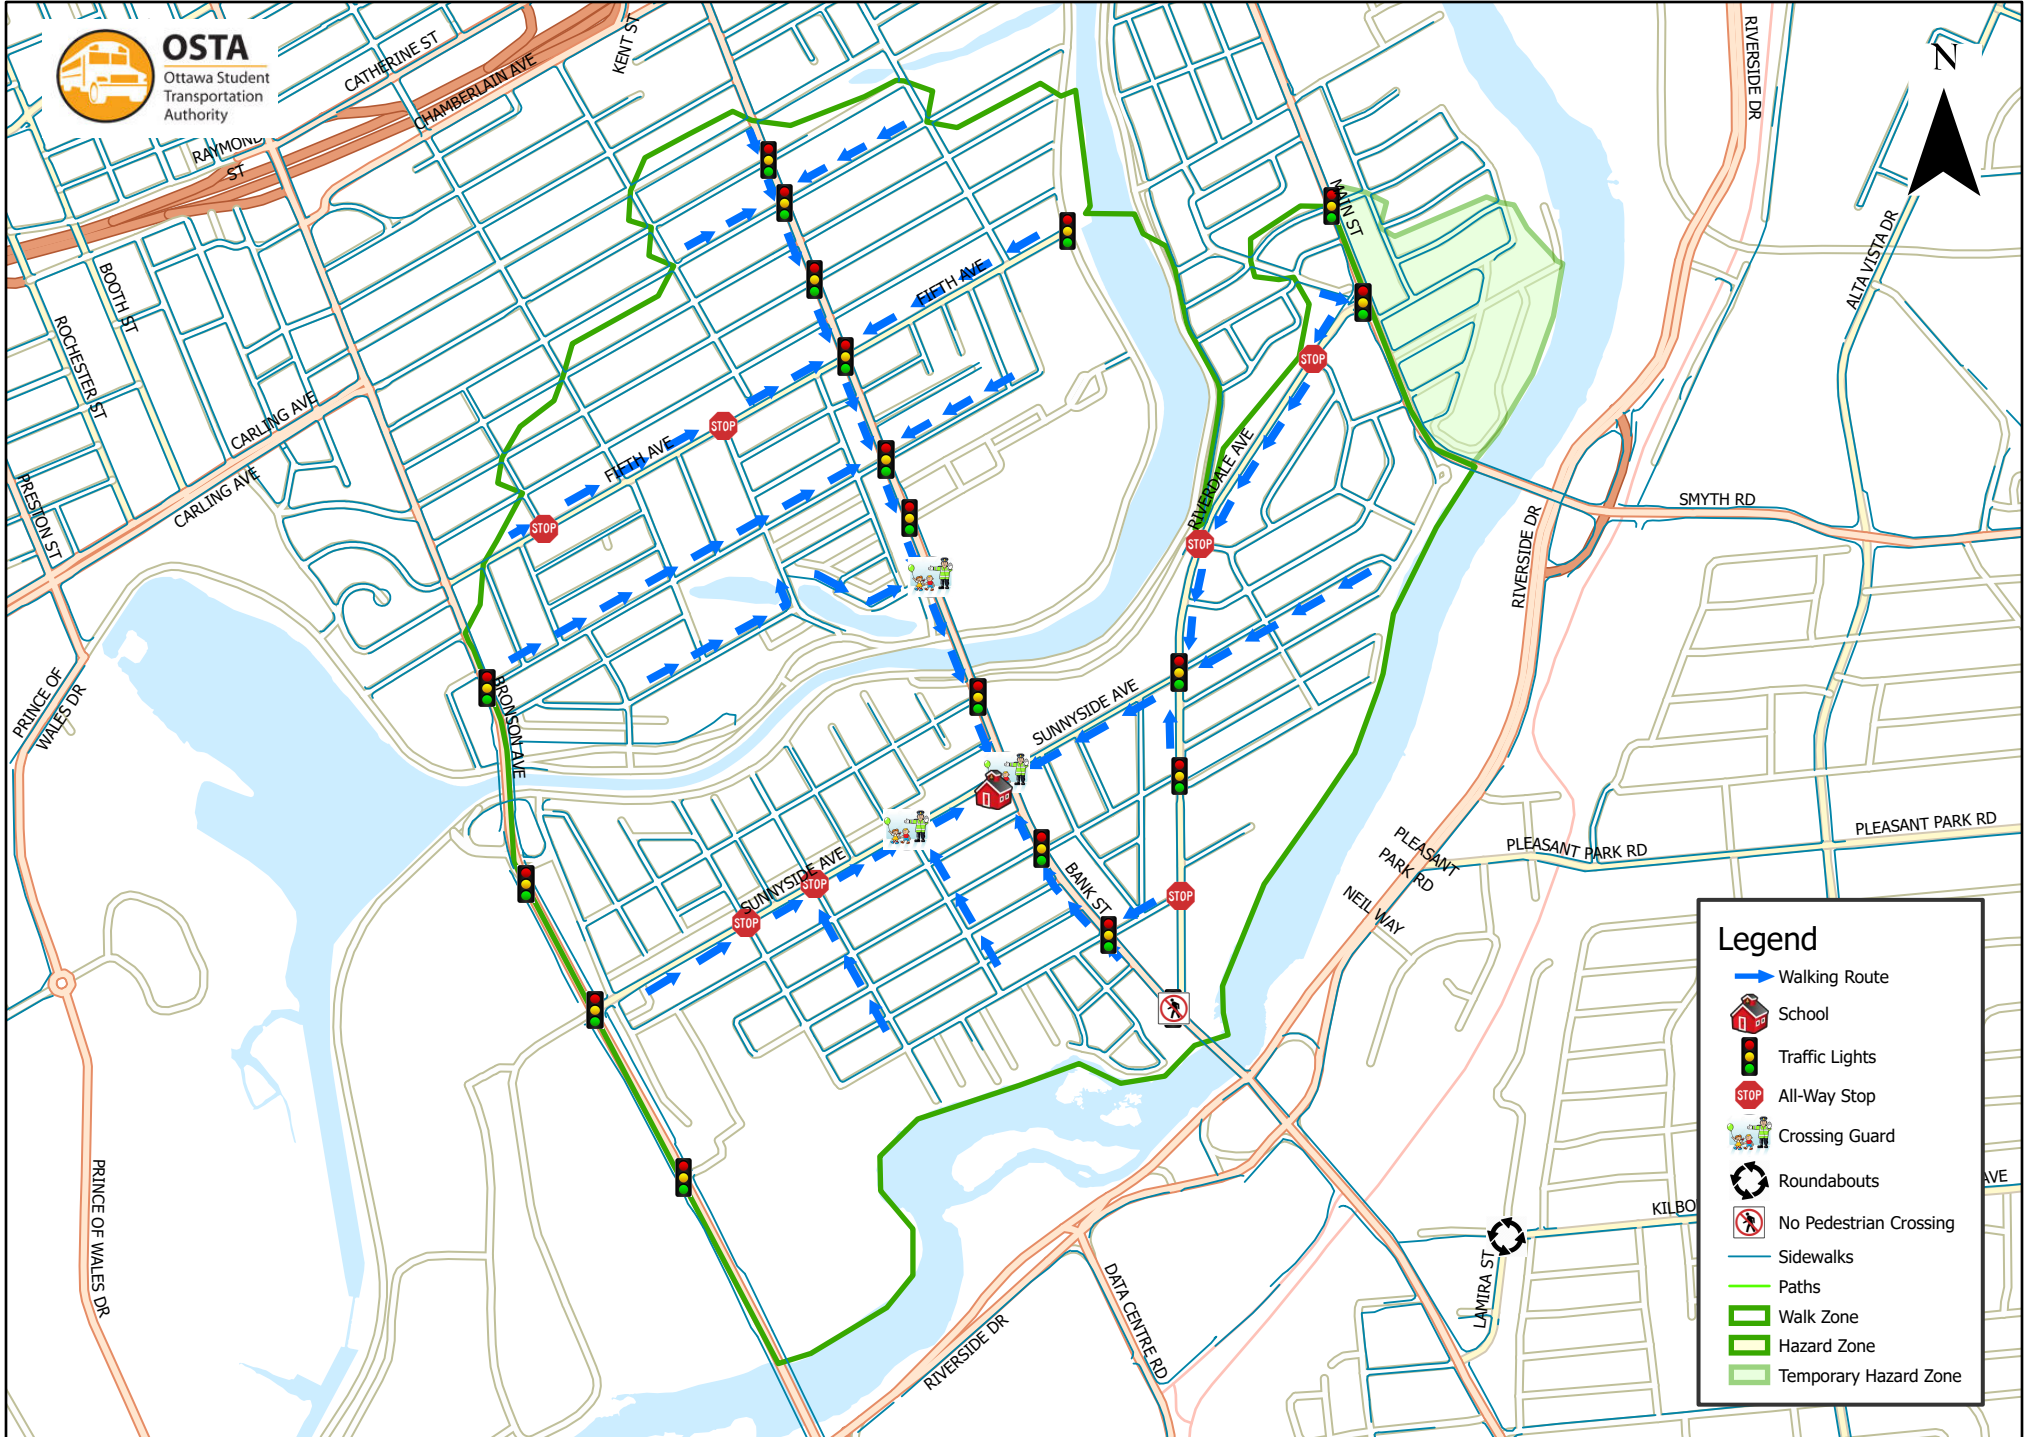

# Hopewell Avenue Public School 1.6 km Walk Zone Grades 4-8

This map is intended for information purposes only. Ottawa Student Transportation Authority assumes no responsibility for people using these routes.