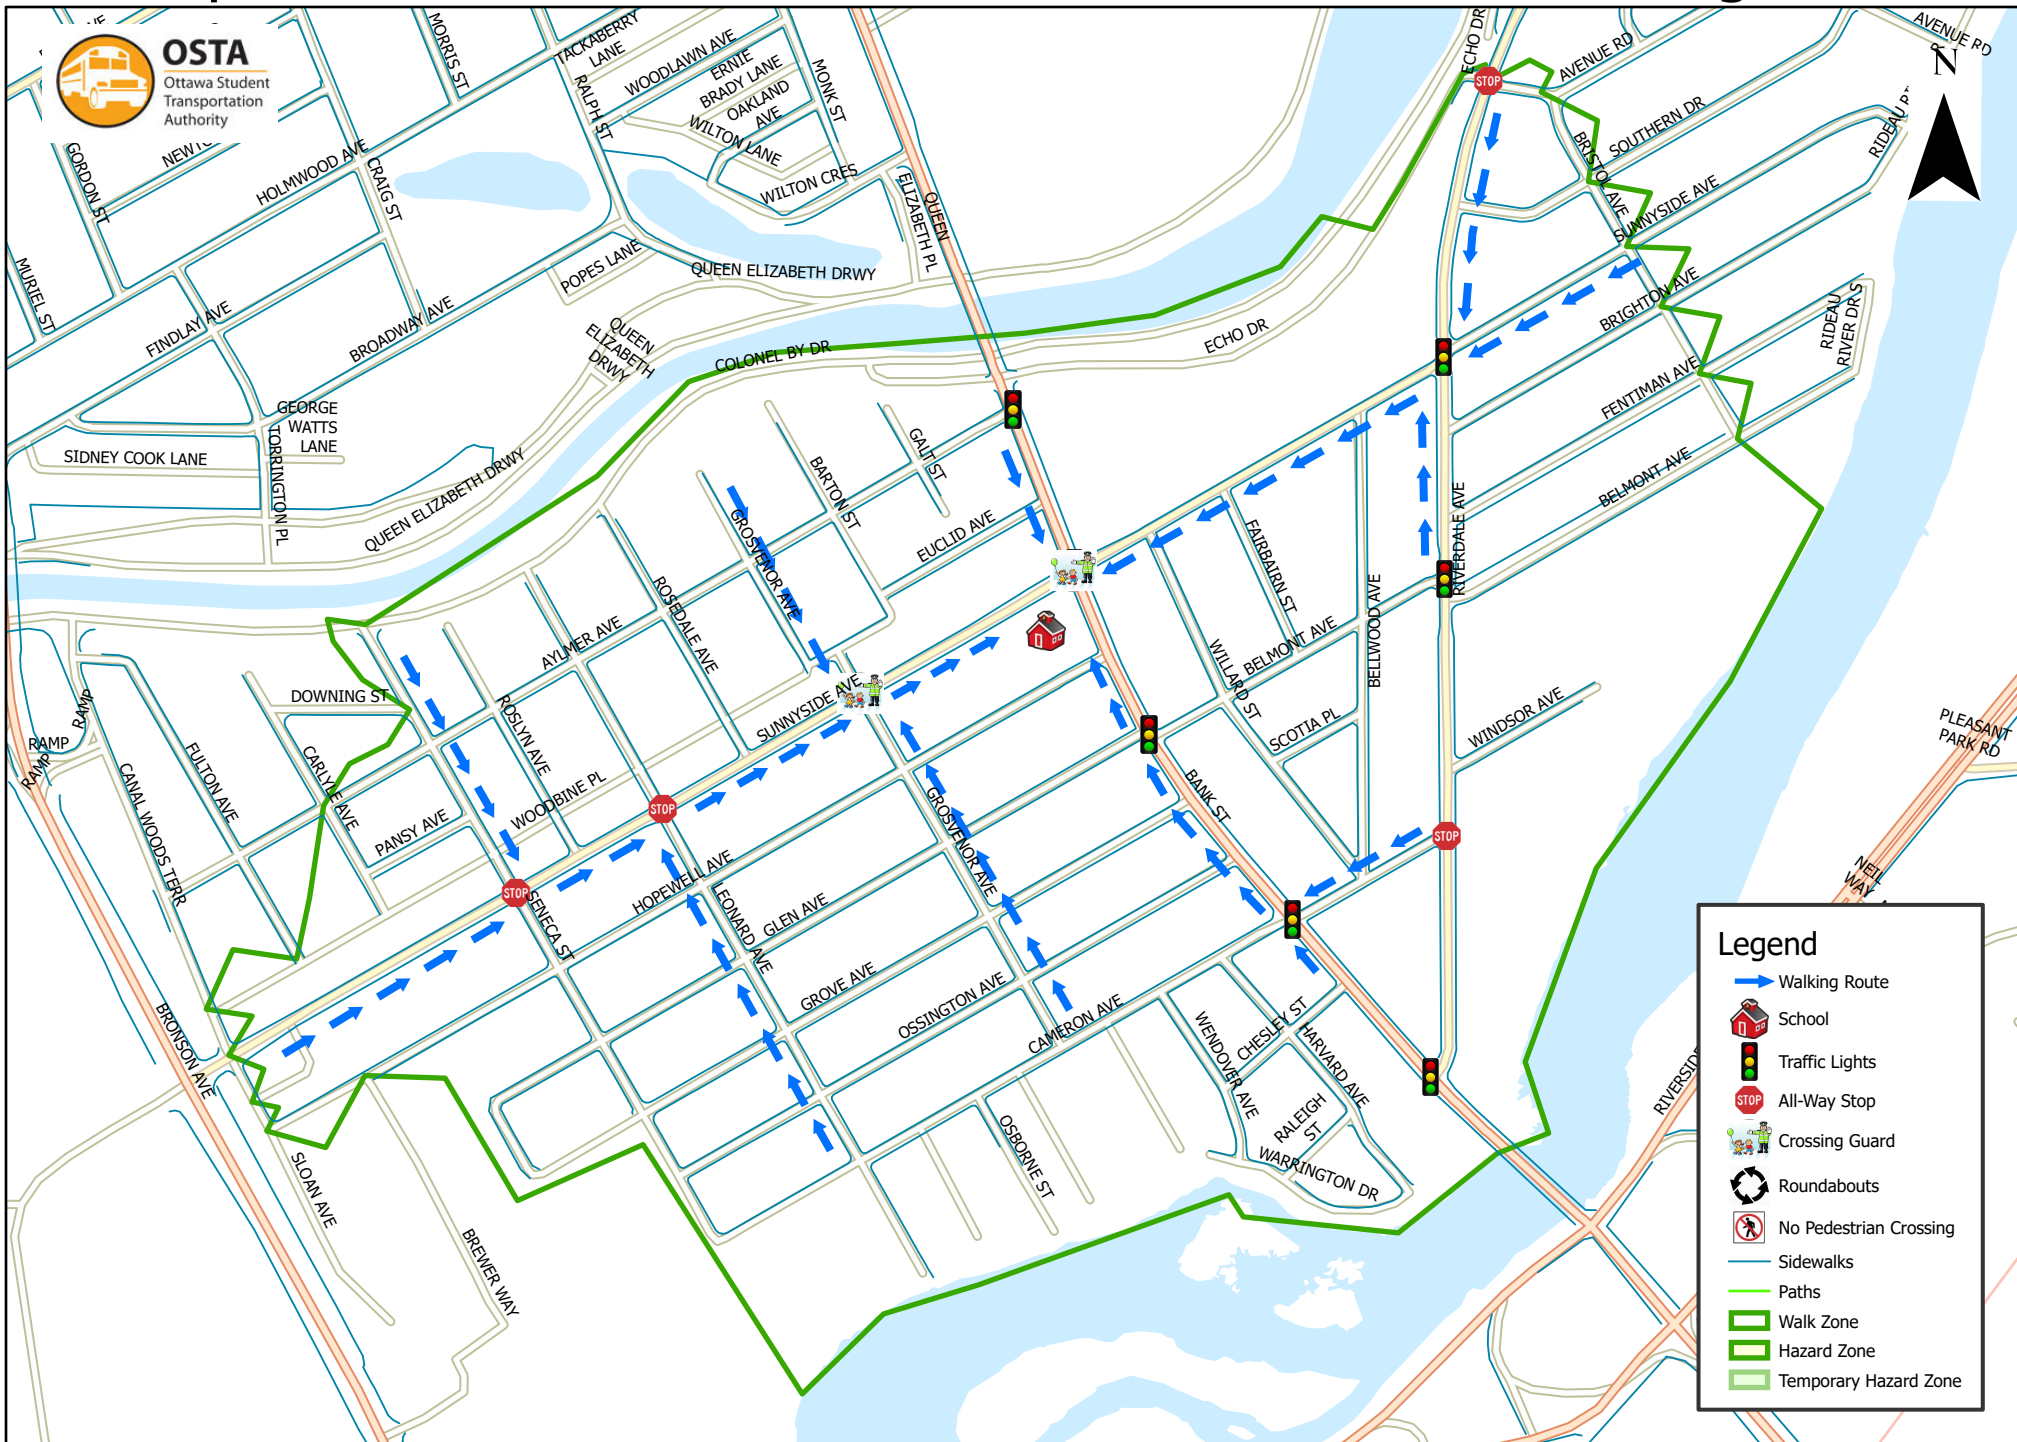

Hopewell Avenue Public School 800 m Walk Zone Kindergarten

Legend

- Walking Route
- School
- Traffic Lights
- All-Way Stop
- Crossing Guard
- Roundabouts
- No Pedestrian Crossing
- Sidewalks
- Paths
- Walk Zone
- Hazard Zone
- Temporary Hazard Zone

This map is intended for information purposes only. Ottawa Student Transportation Authority assumes no responsibility for people using these routes.