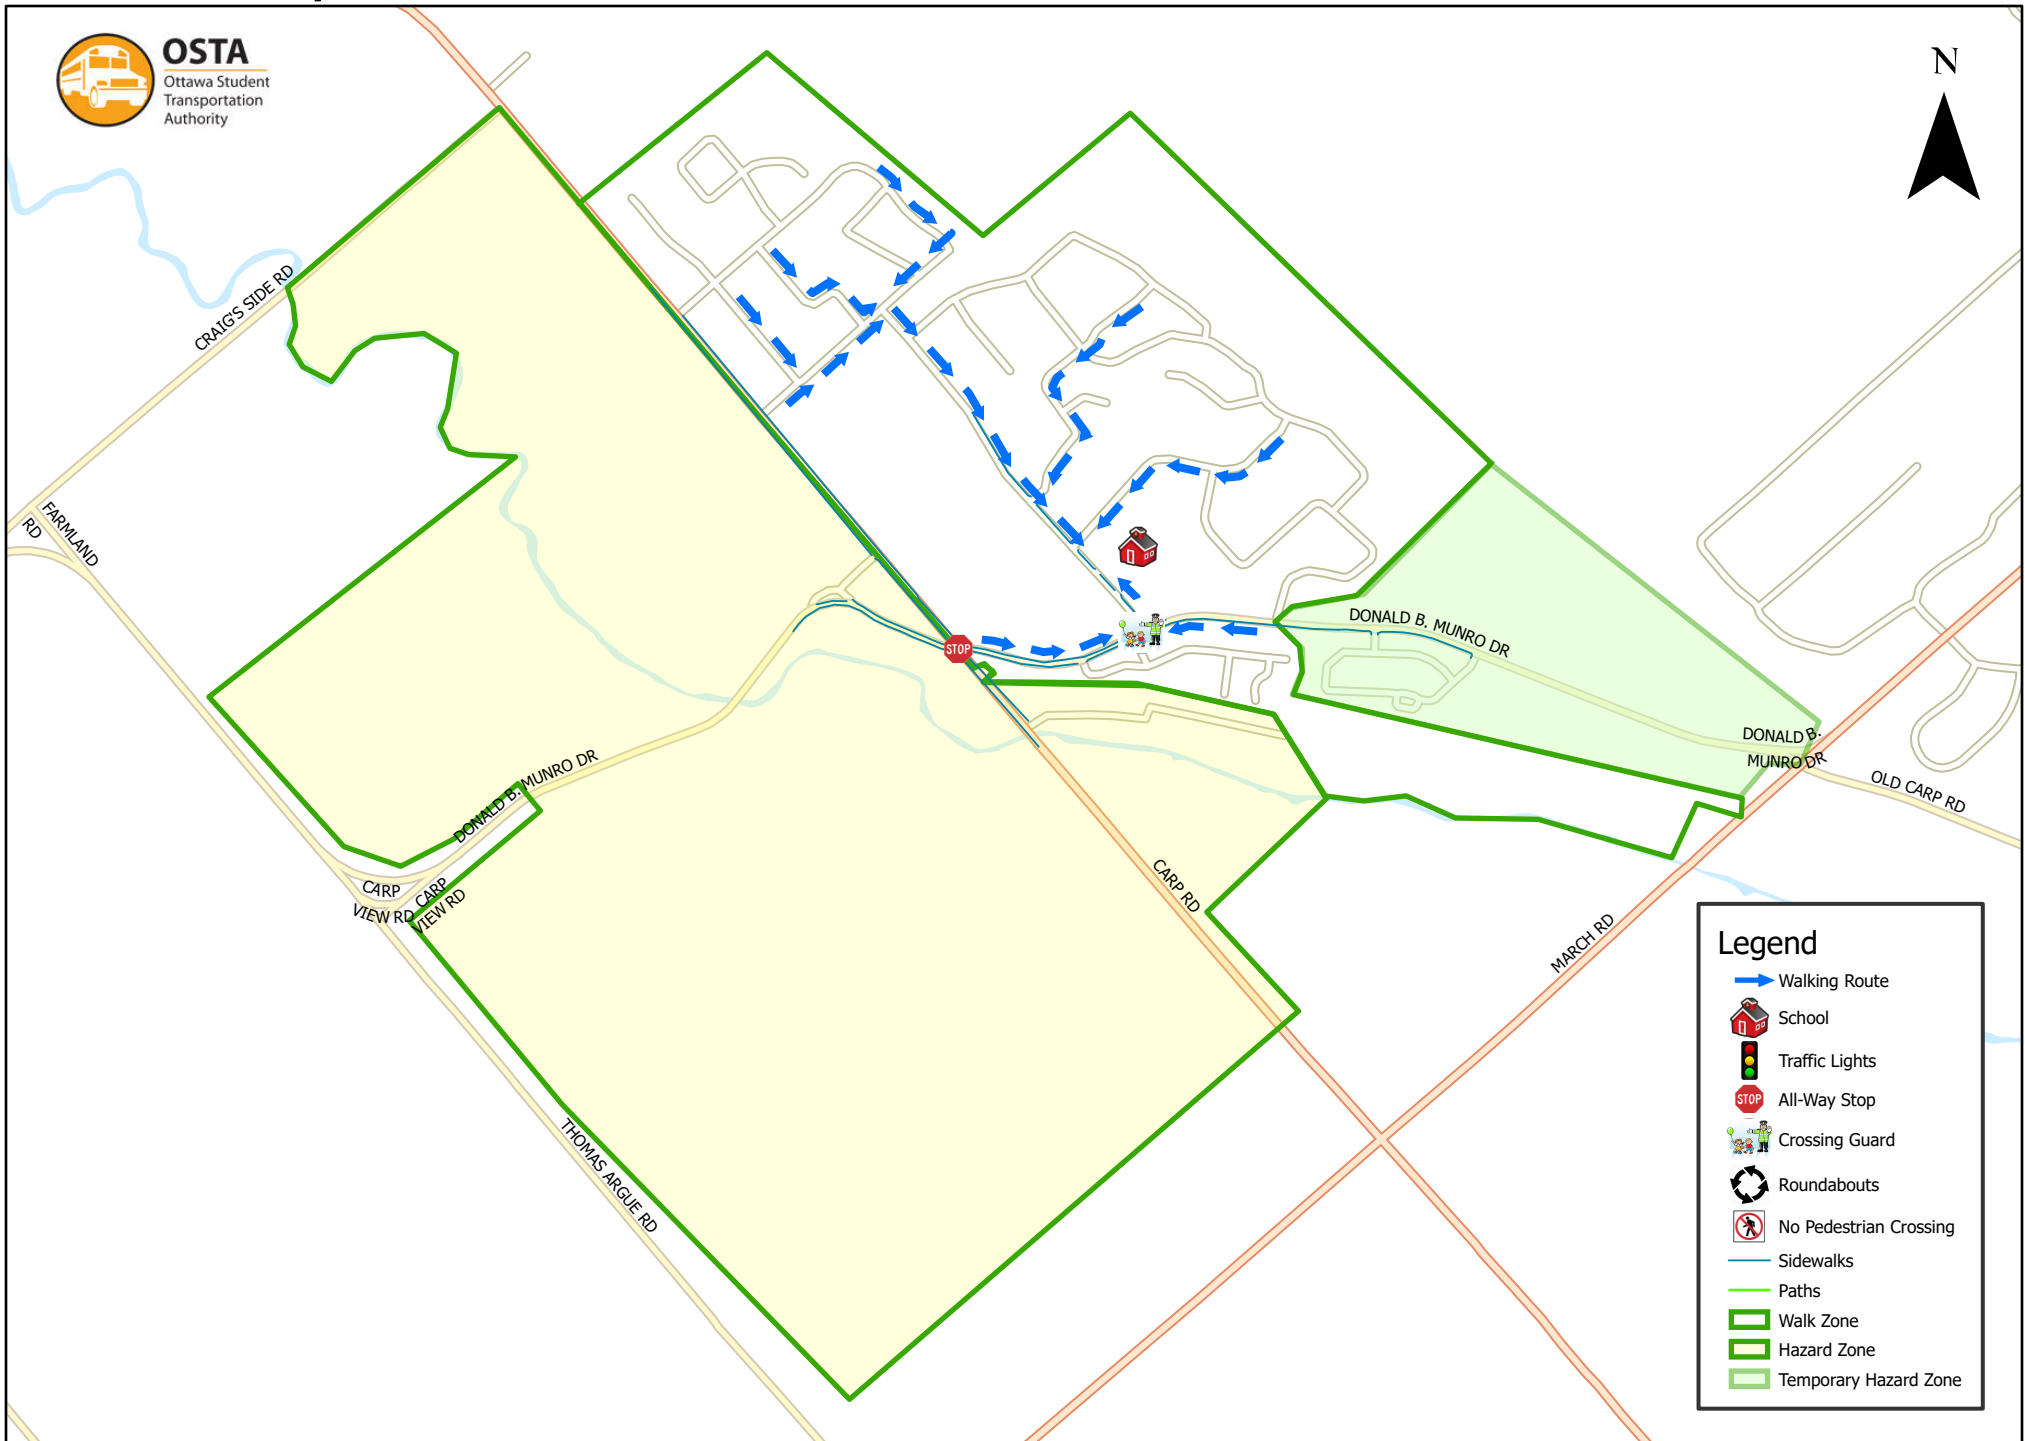

# Huntley Centennial Public School 1.6 km Walk Zone Grades 1-6

This map is intended for information purposes only. Ottawa Student Transportation Authority assumes no responsibility for people using these routes.