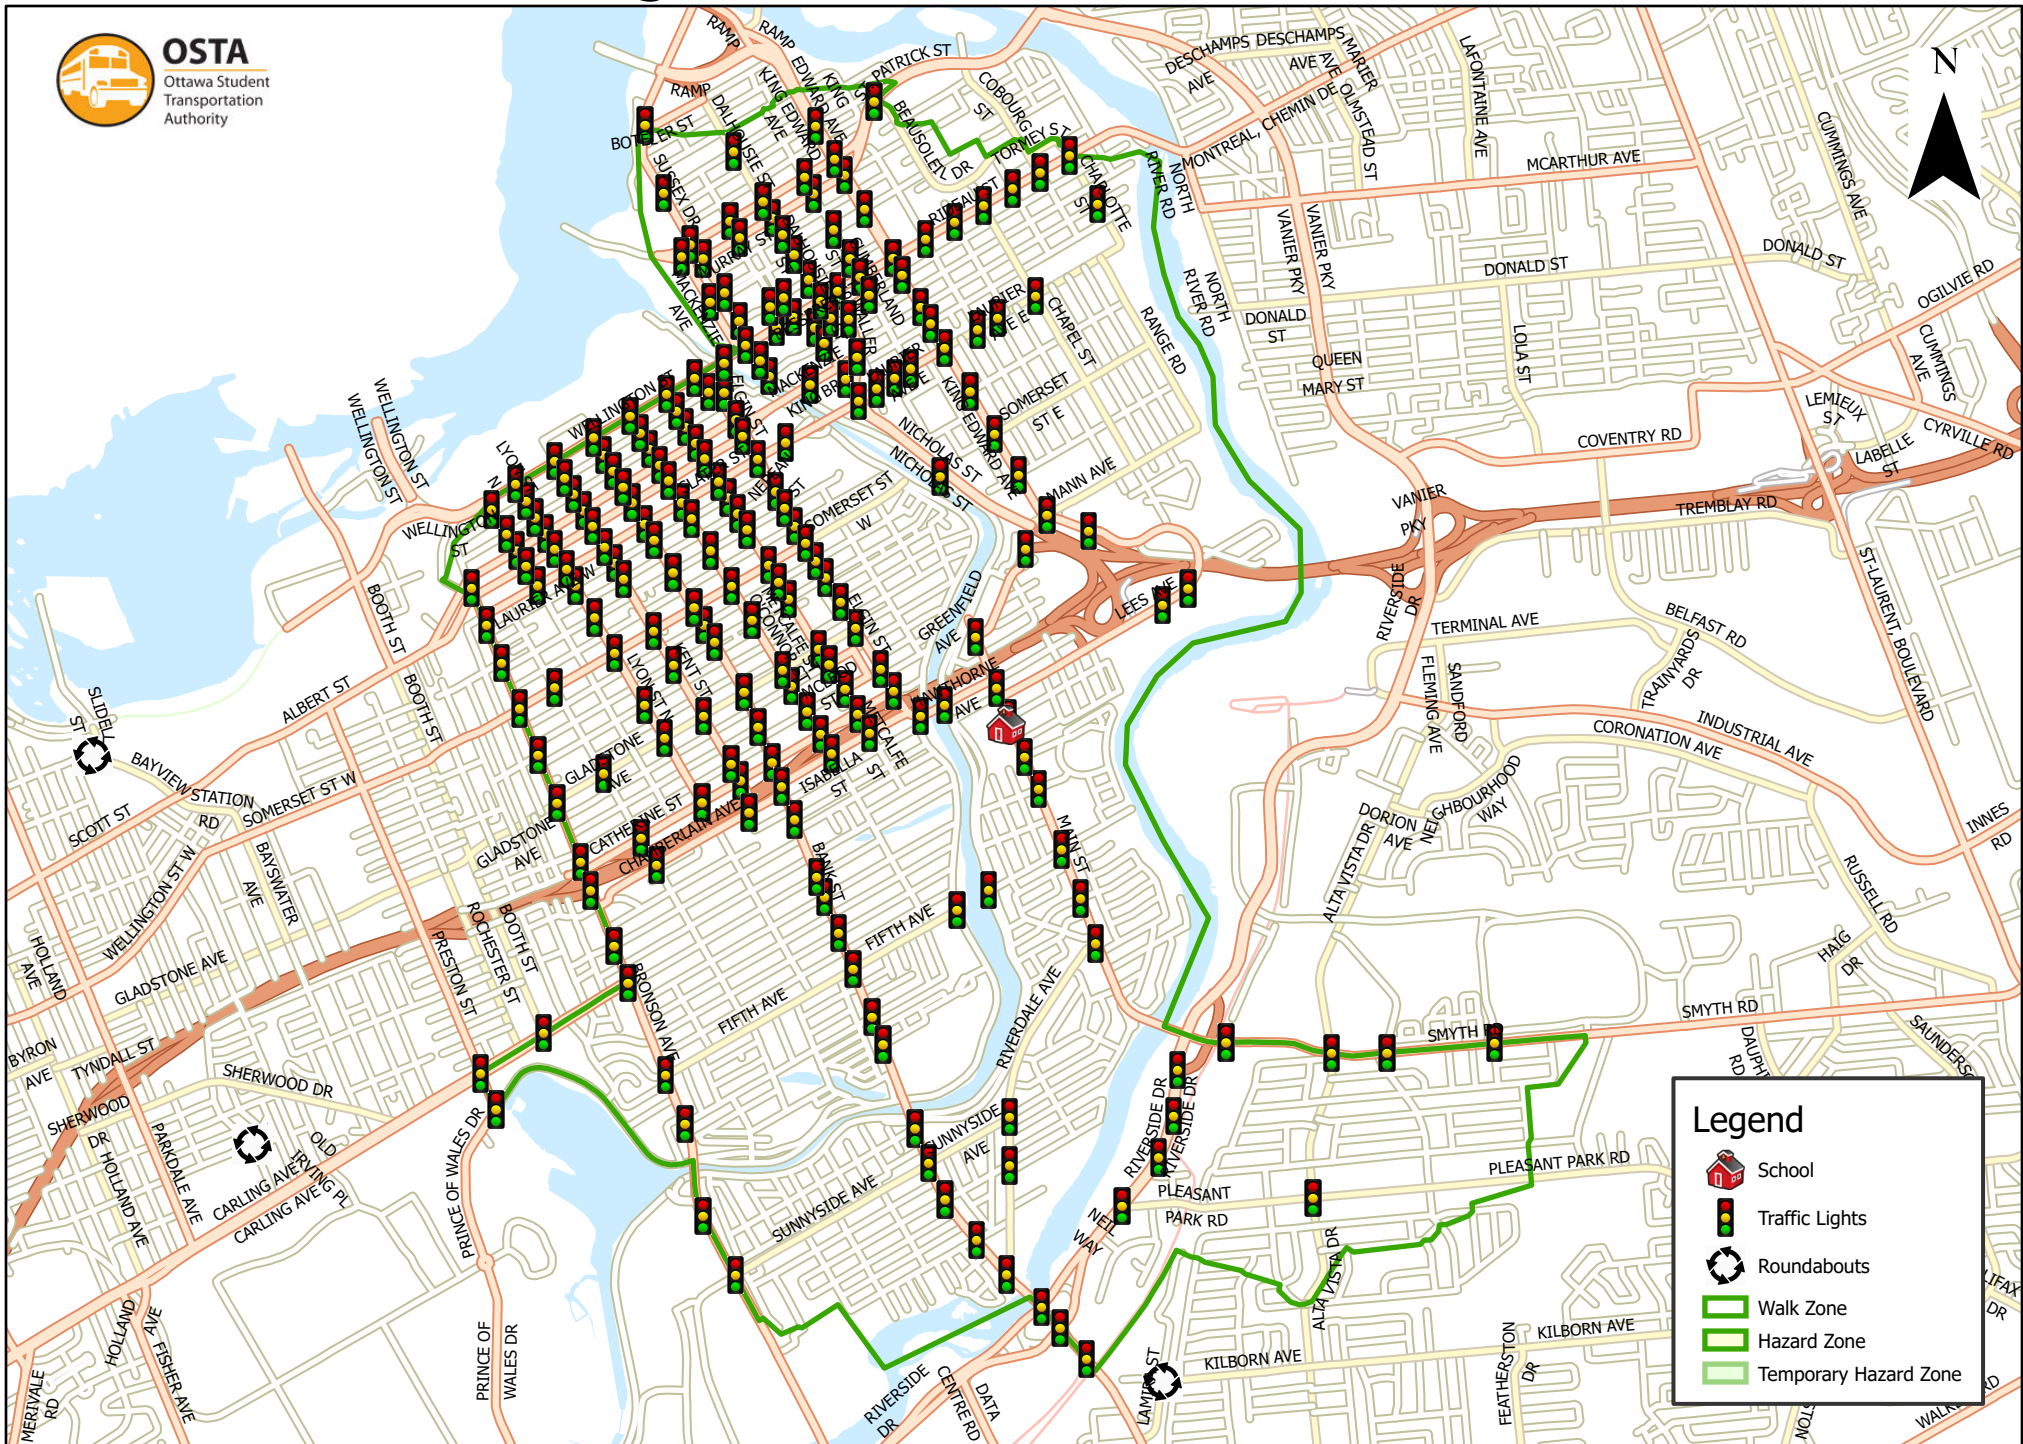

Immaculata High School 3.2 km Walk Zone Grades 9-12

This map is intended for information purposes only. Ottawa Student Transportation Authority assumes no responsibility for people using these routes.