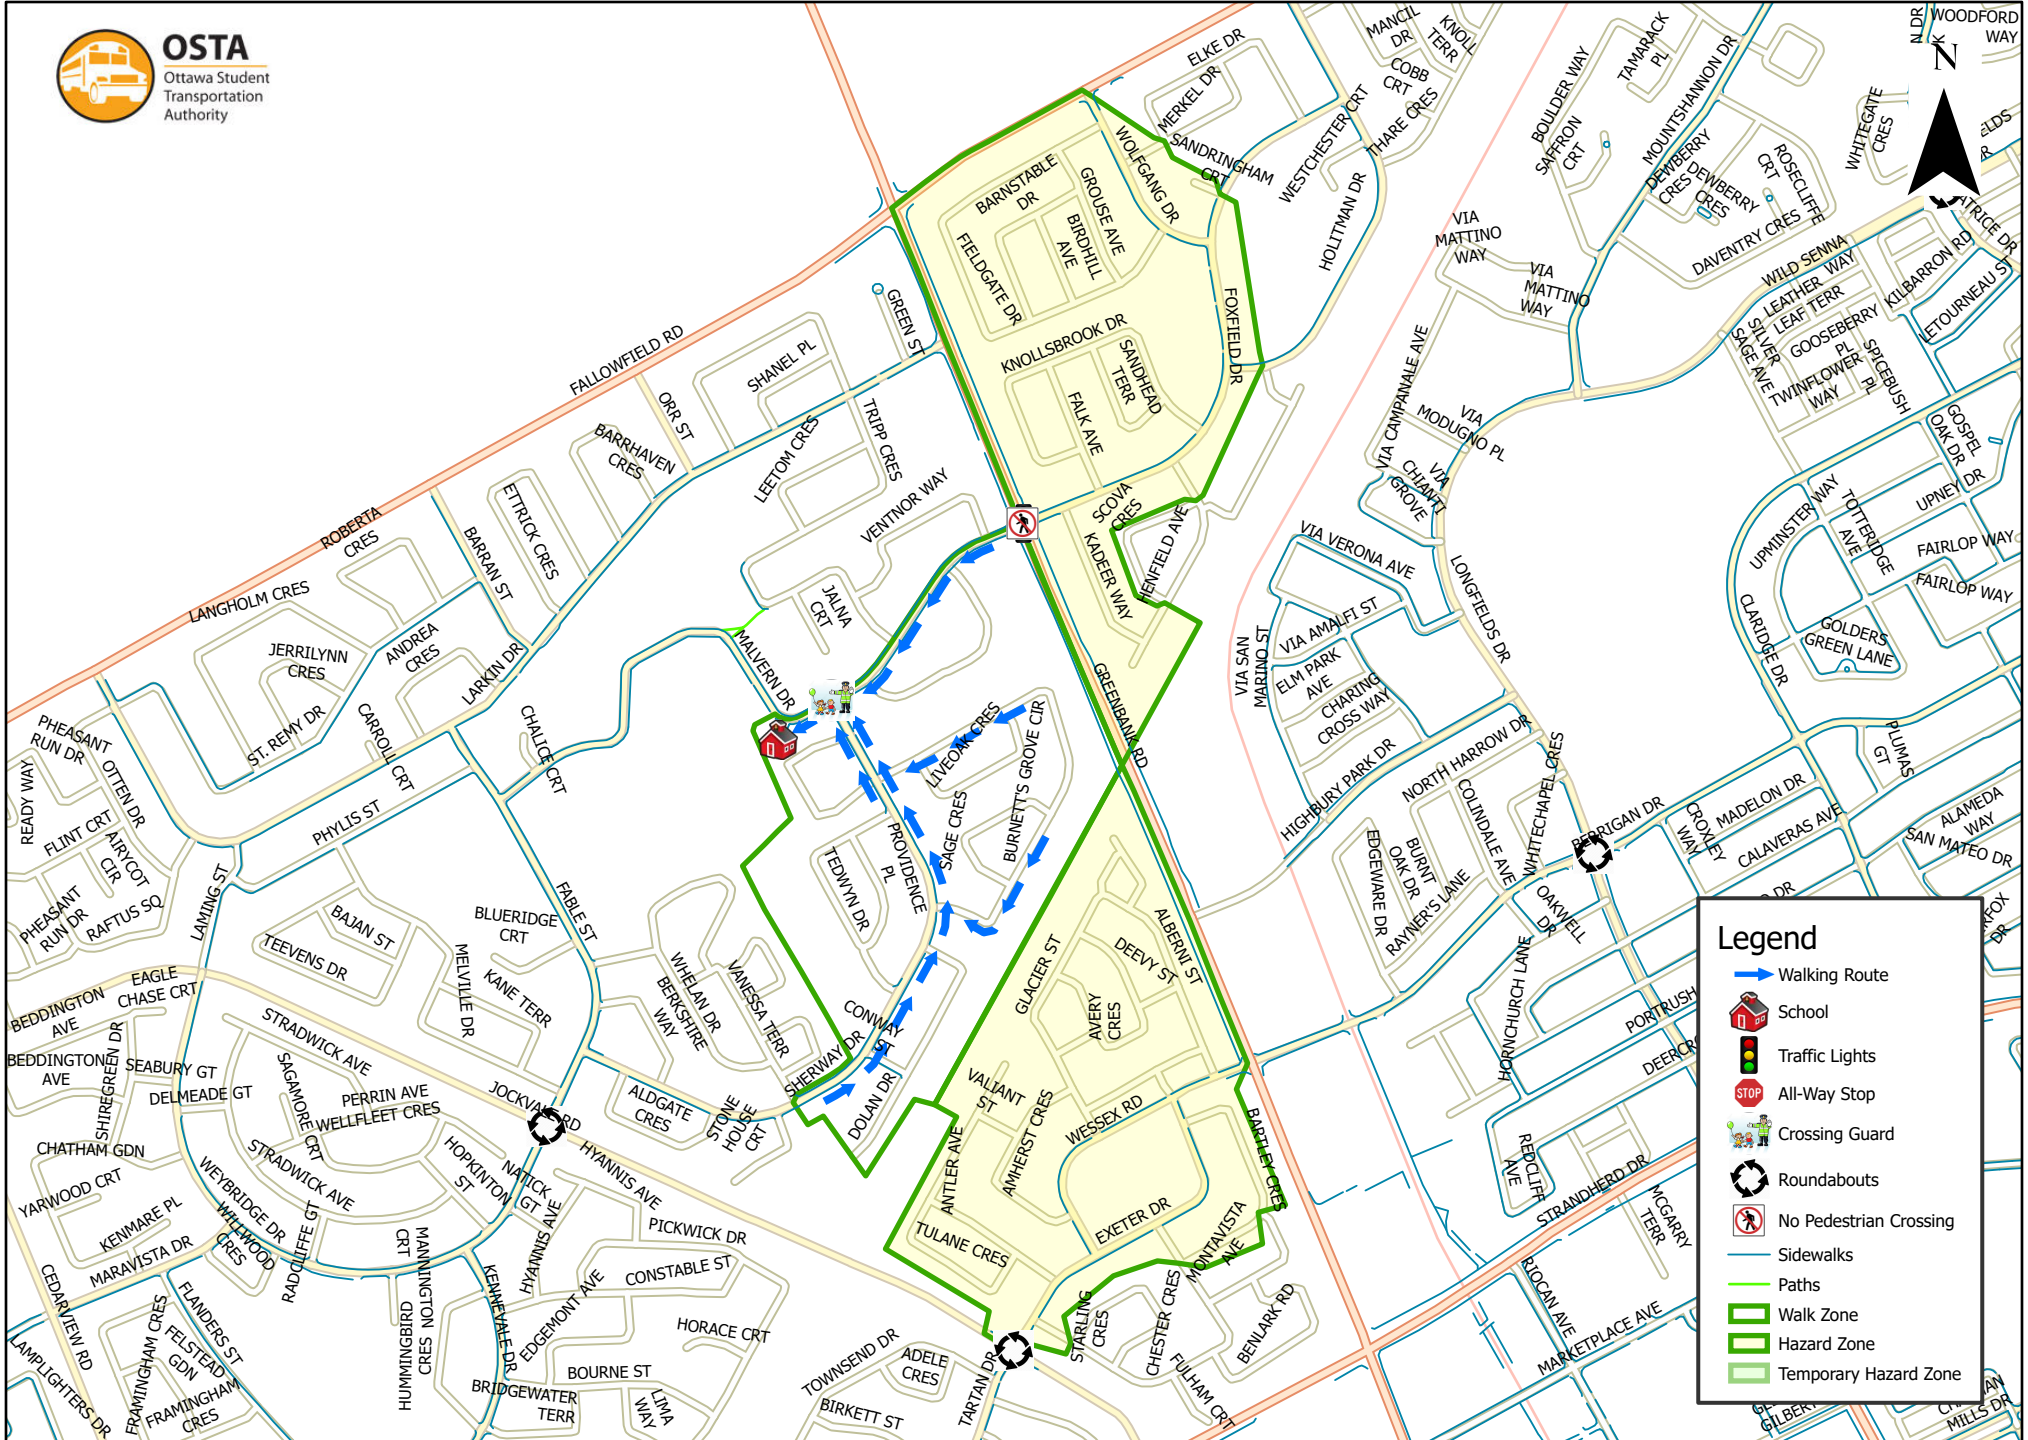

# Jockvale Elementary School 1.6 km Walk Zone Grades 1-6

**Legend**

- Walking Route
- School
- Traffic Lights
- All-Way Stop
- Crossing Guard
- Roundabouts
- No Pedestrian Crossing
- Sidewalks
- Paths
- Walk Zone
- Hazard Zone
- Temporary Hazard Zone

This map is intended for information purposes only. Ottawa Student Transportation Authority assumes no responsibility for people using these routes.