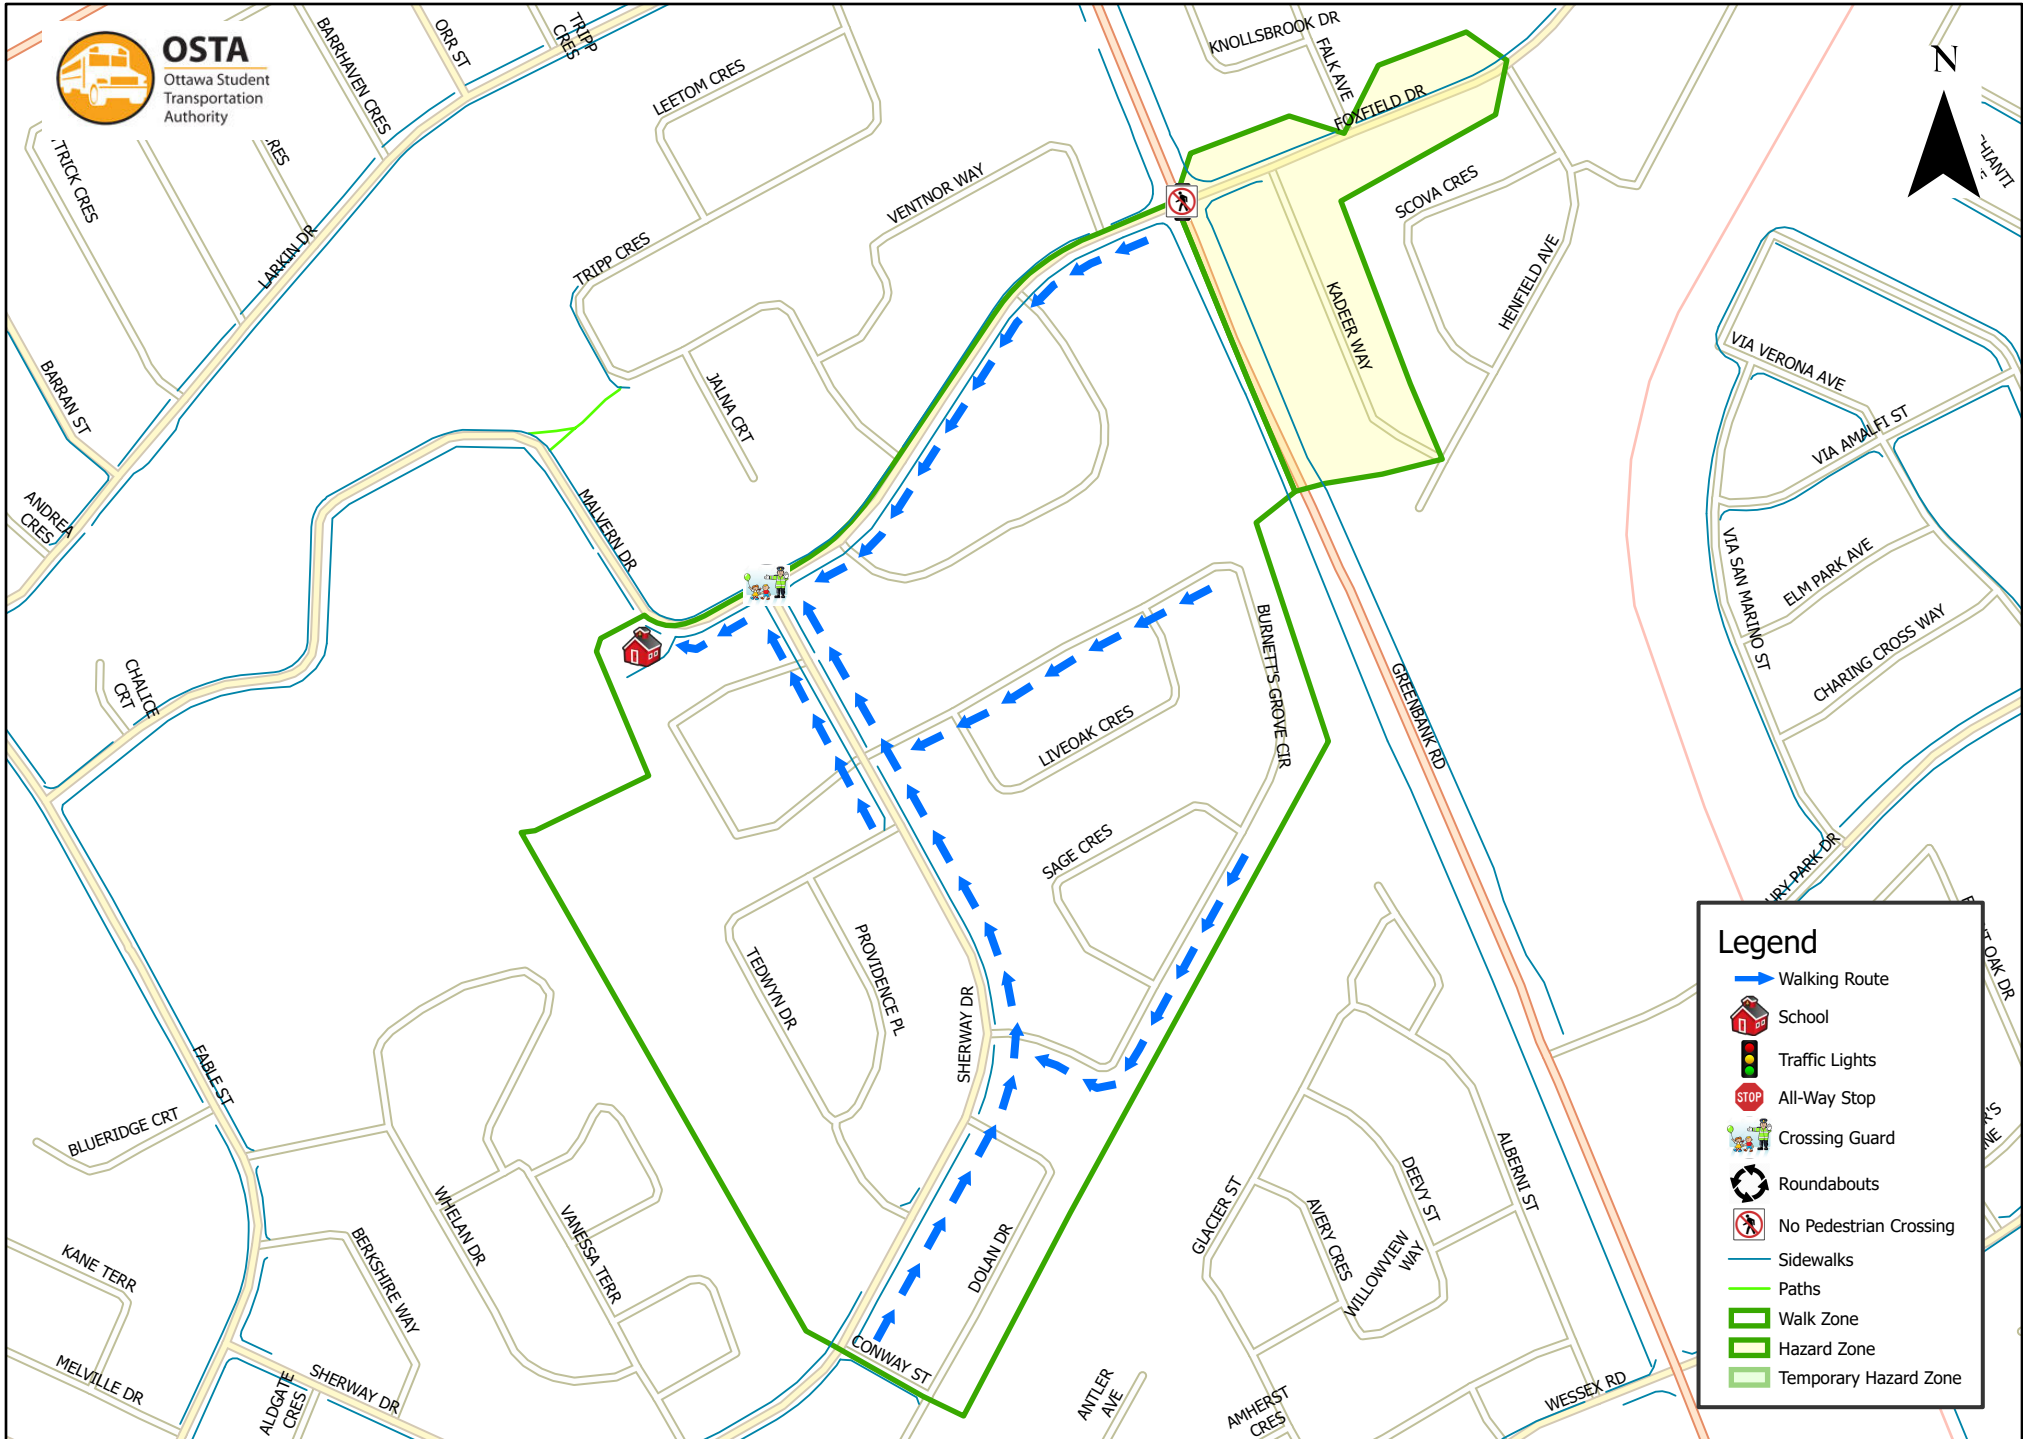

Jockvale Elementary School 800 m Walk Zone Kindergarten

This map is intended for information purposes only. Ottawa Student Transportation Authority assumes no responsibility for people using these routes.