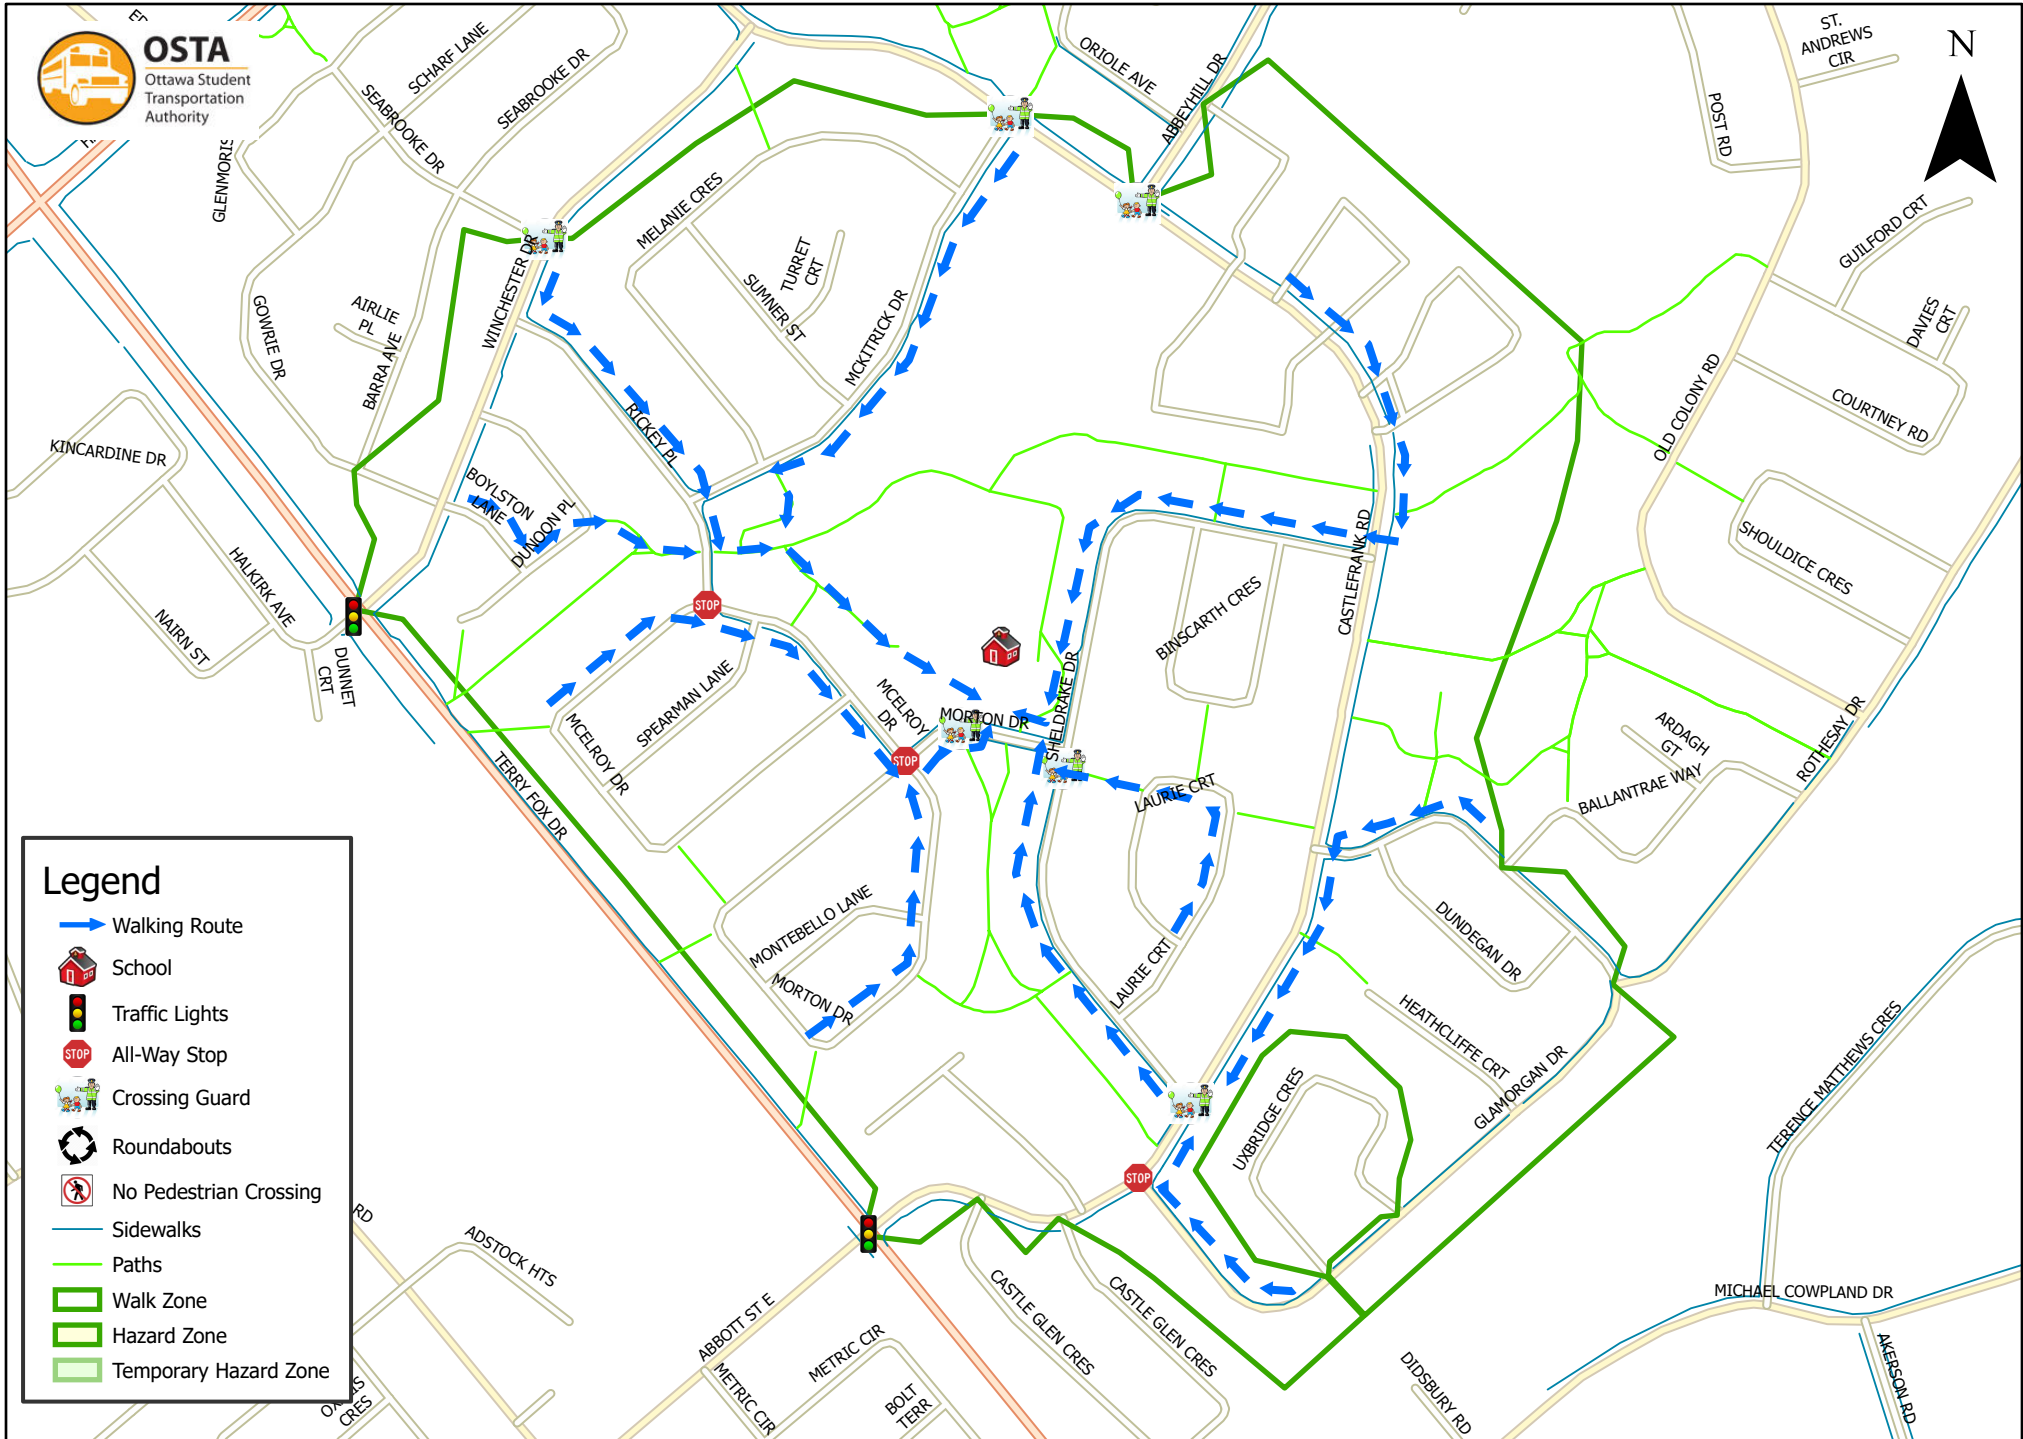

# John Young Elementary School 800 m Walk Zone Kindergarten

This map is intended for information purposes only. Ottawa Student Transportation Authority assumes no responsibility for people using these routes.