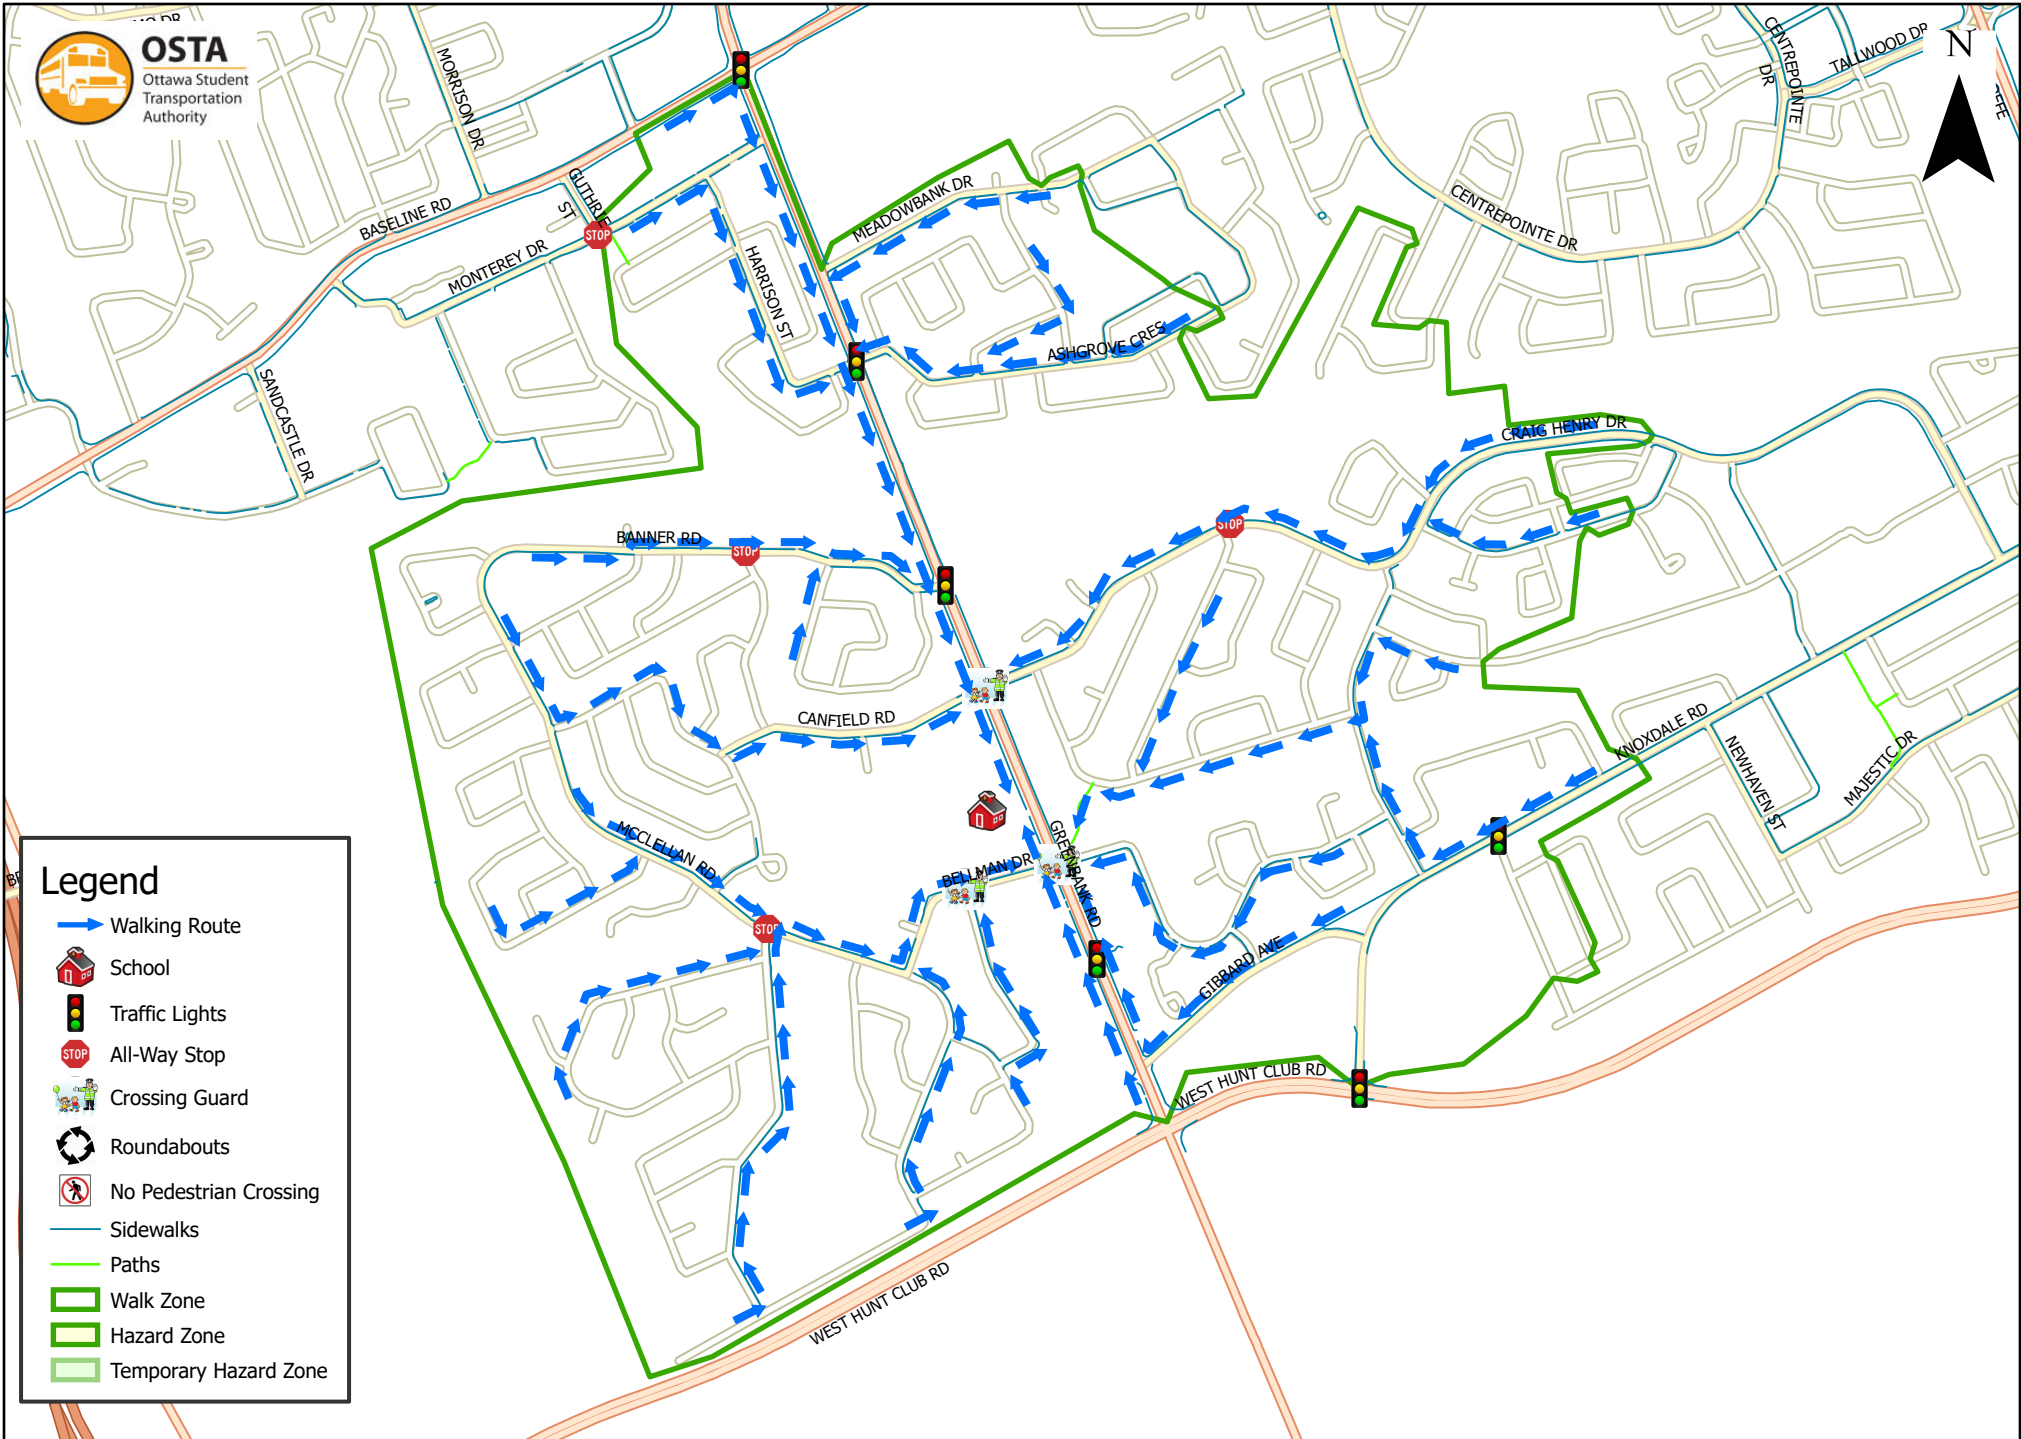

Knoxdale Public School 1.6 km Walk Zone Grades 4-6

This map is intended for information purposes only. Ottawa Student Transportation Authority assumes no responsibility for people using these routes.