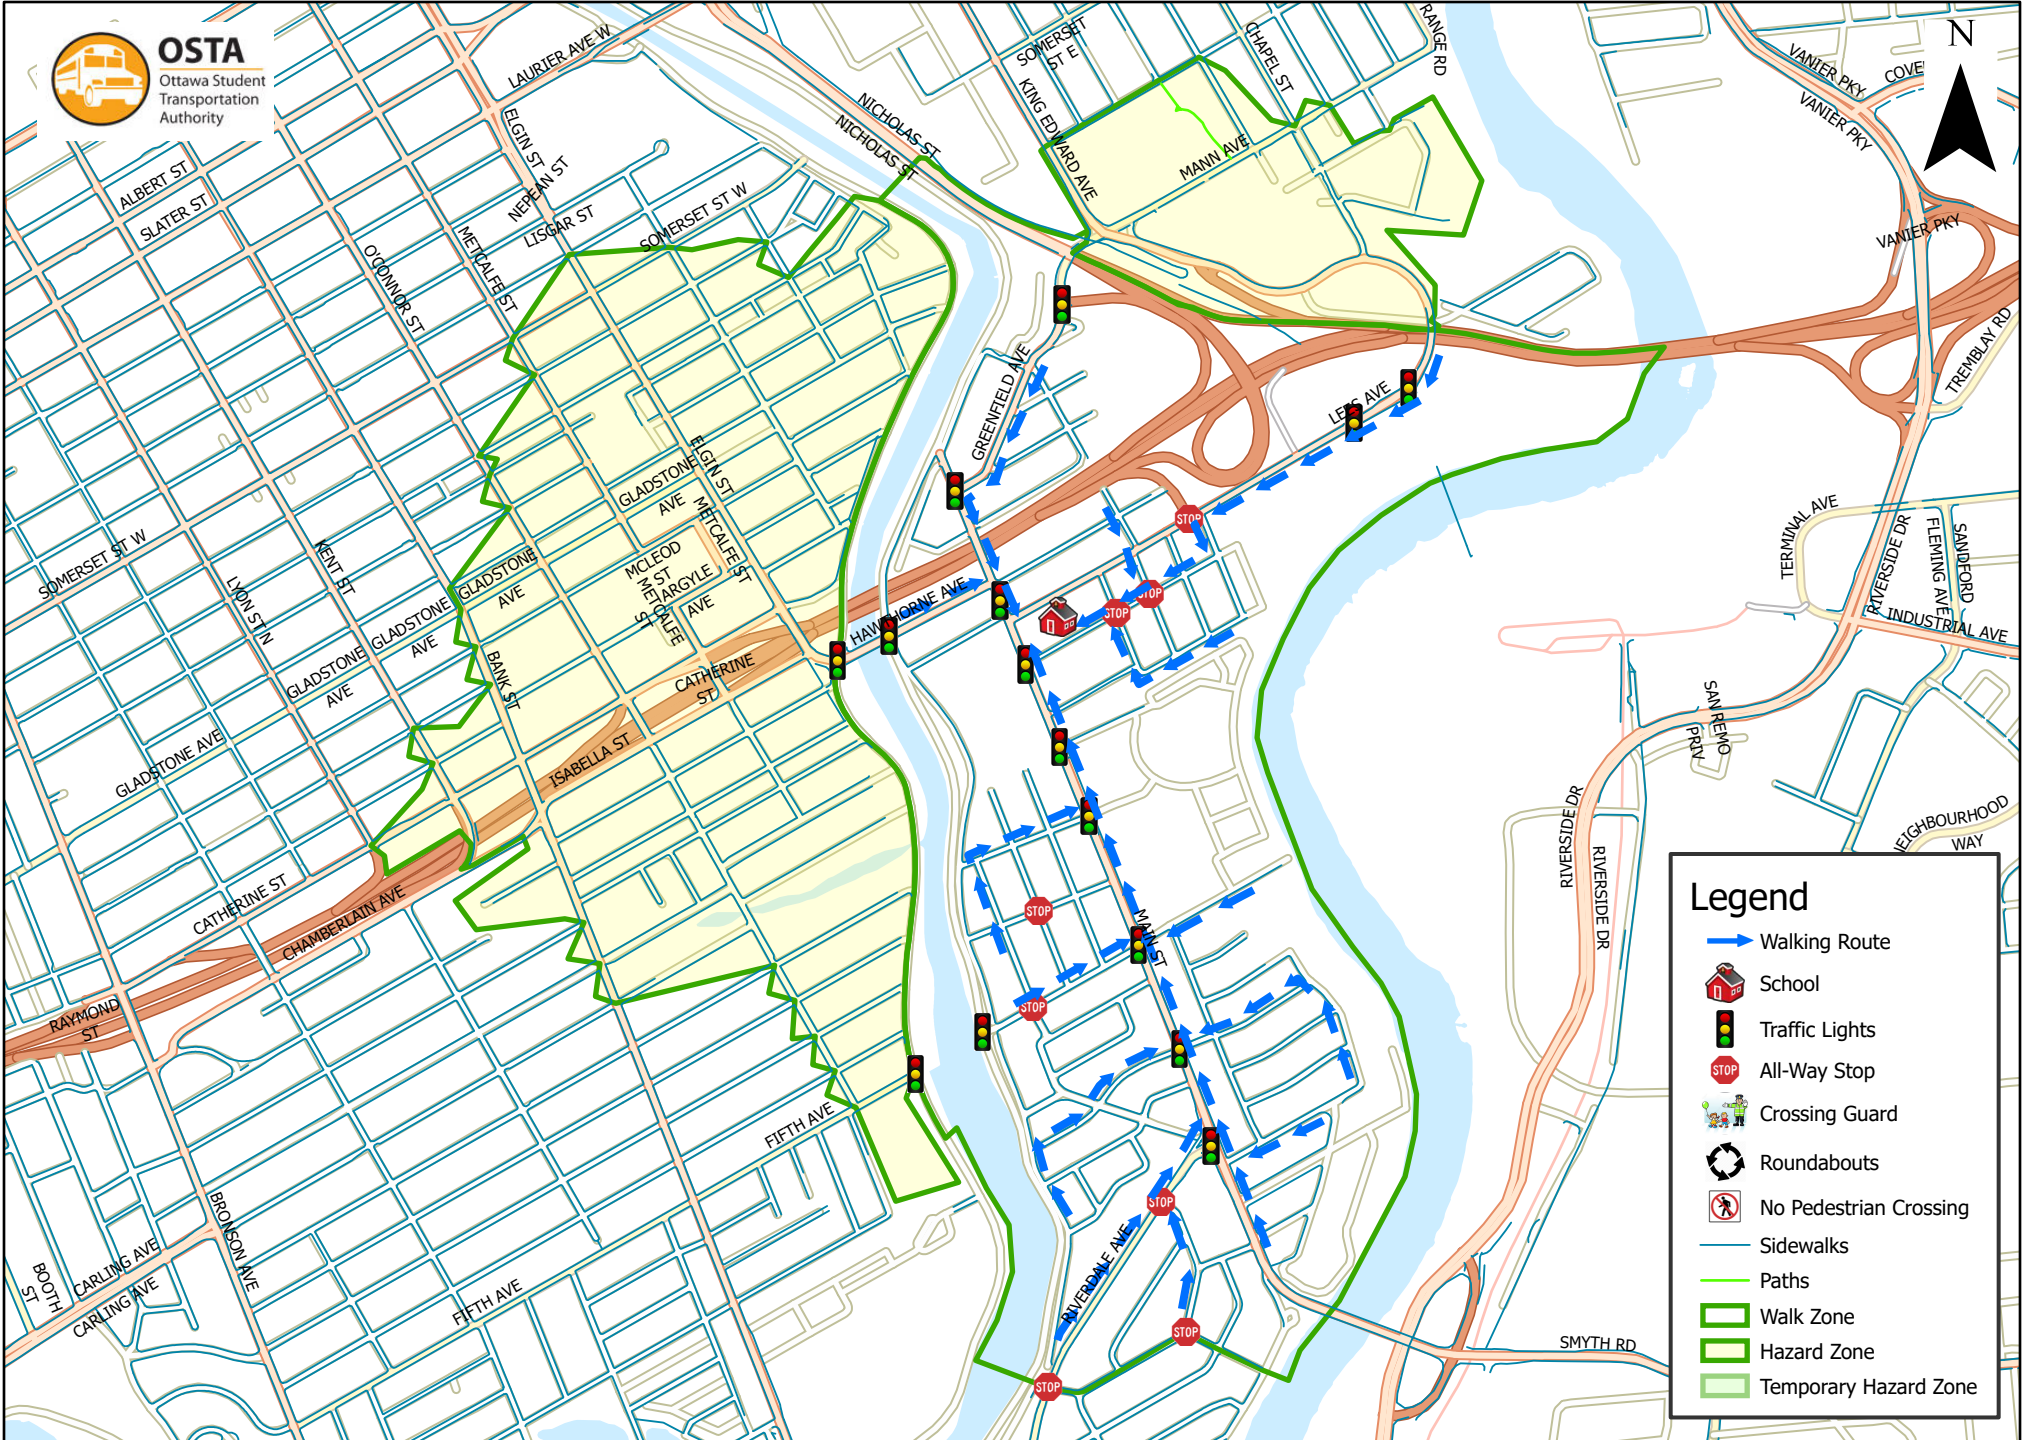

Lady Evelyn Alternative School 1.6 km Walk Zone Grades 1-3

This map is intended for information purposes only. Ottawa Student Transportation Authority assumes no responsibility for people using these routes.