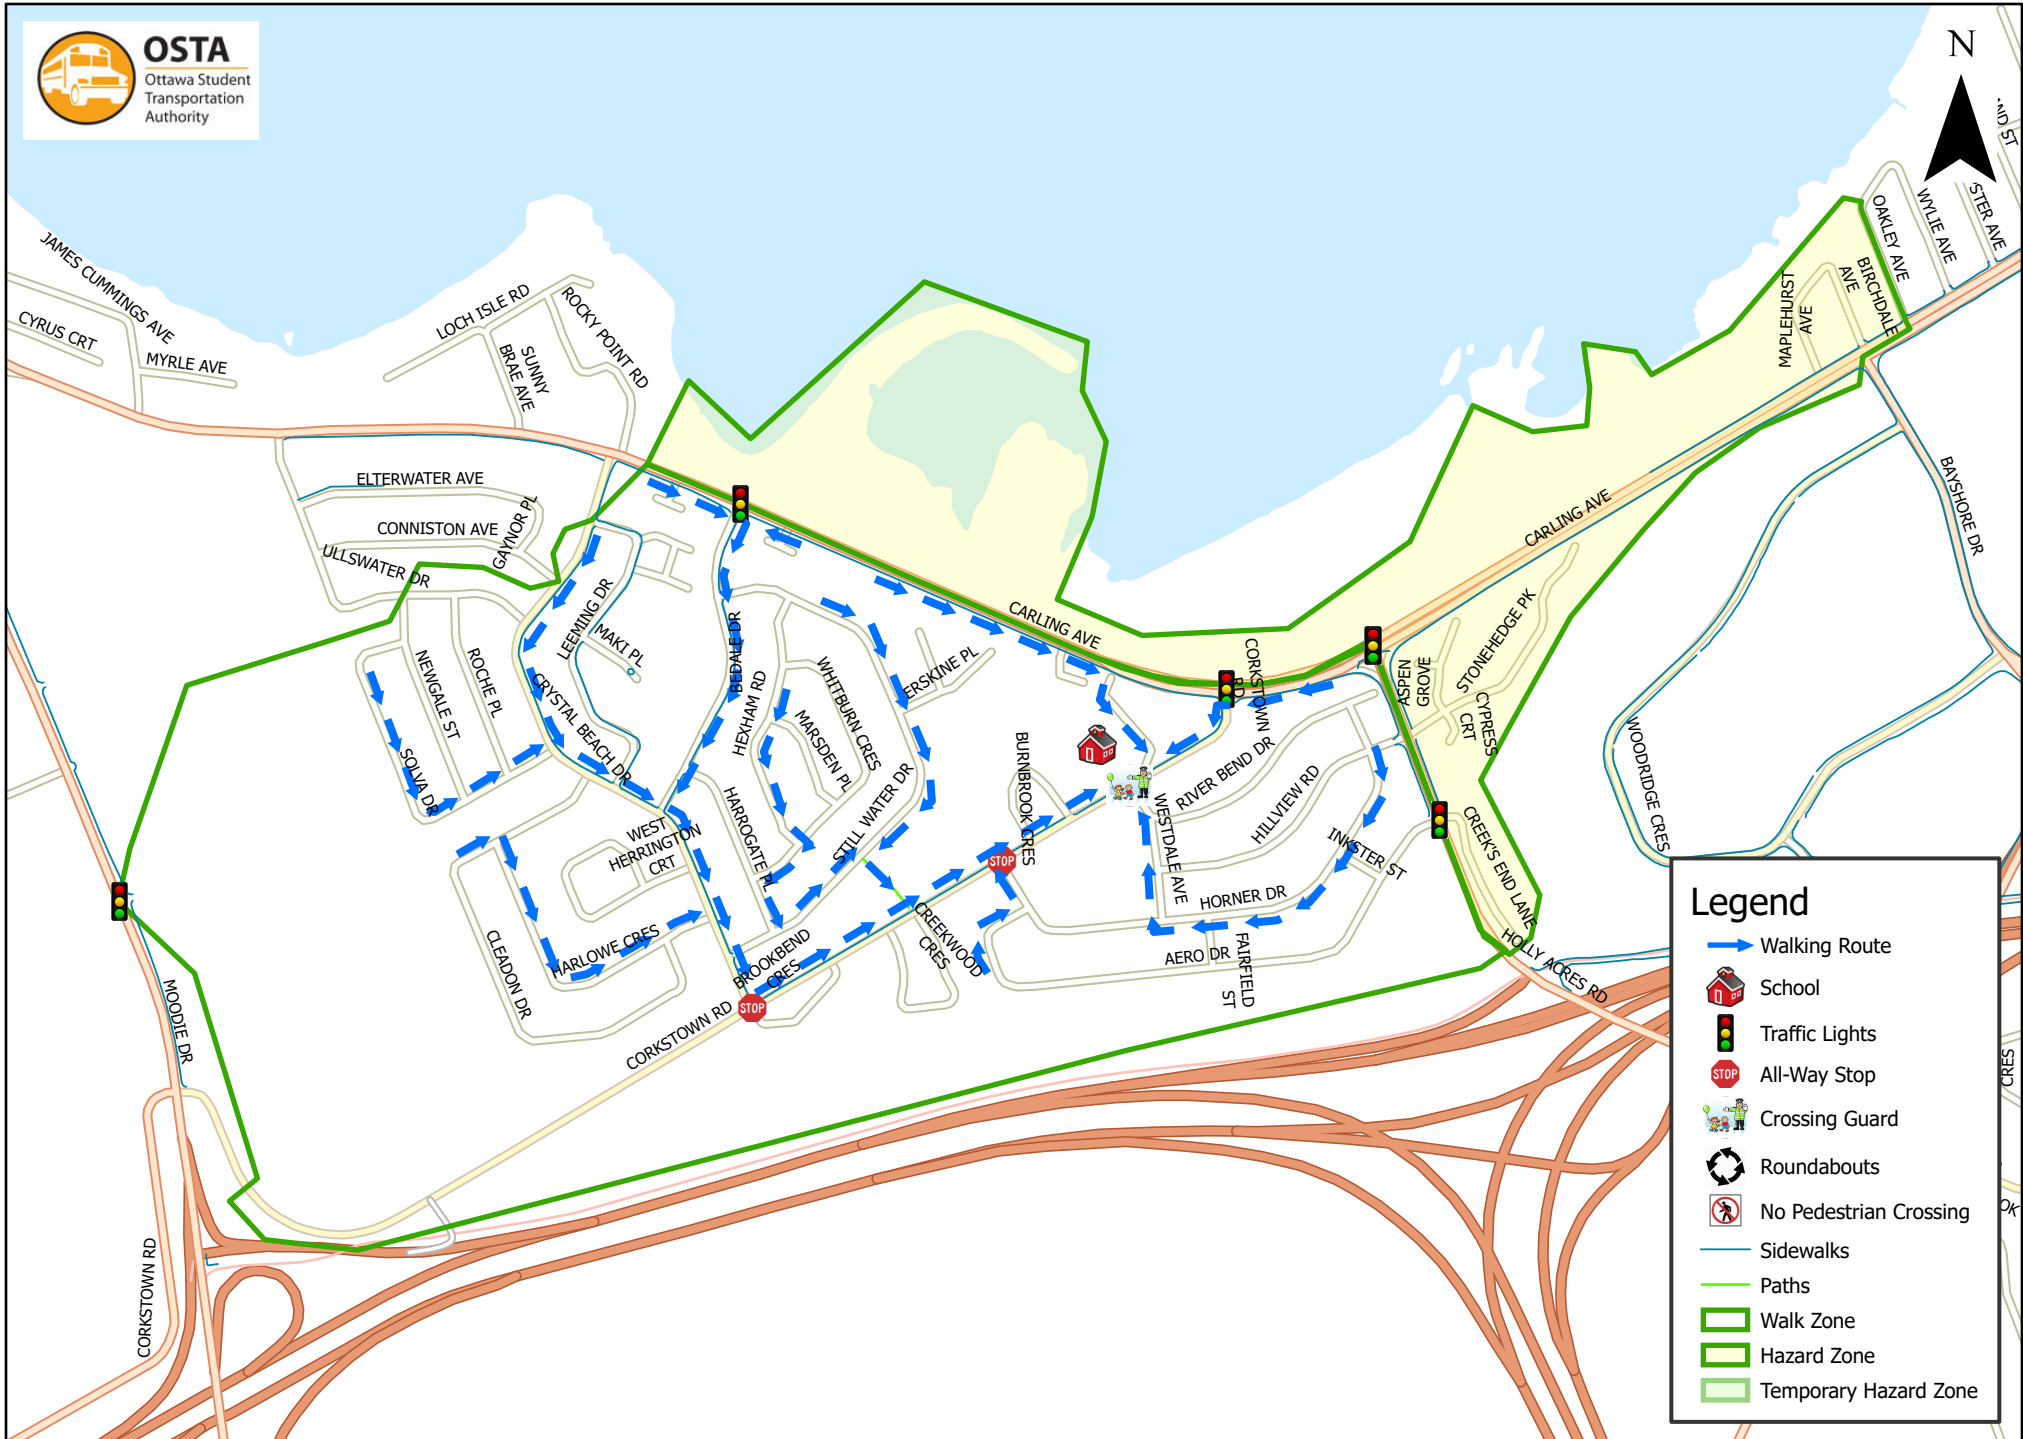

Lakeview Public School 1.6 km Walk Zone Grades 1-6

Legend

- Walking Route
- School
- Traffic Lights
- All-Way Stop
- Crossing Guard
- Roundabouts
- No Pedestrian Crossing
- Sidewalks
- Paths
- Walk Zone
- Hazard Zone
- Temporary Hazard Zone

This map is intended for information purposes only. Ottawa Student Transportation Authority assumes no responsibility for people using these routes.