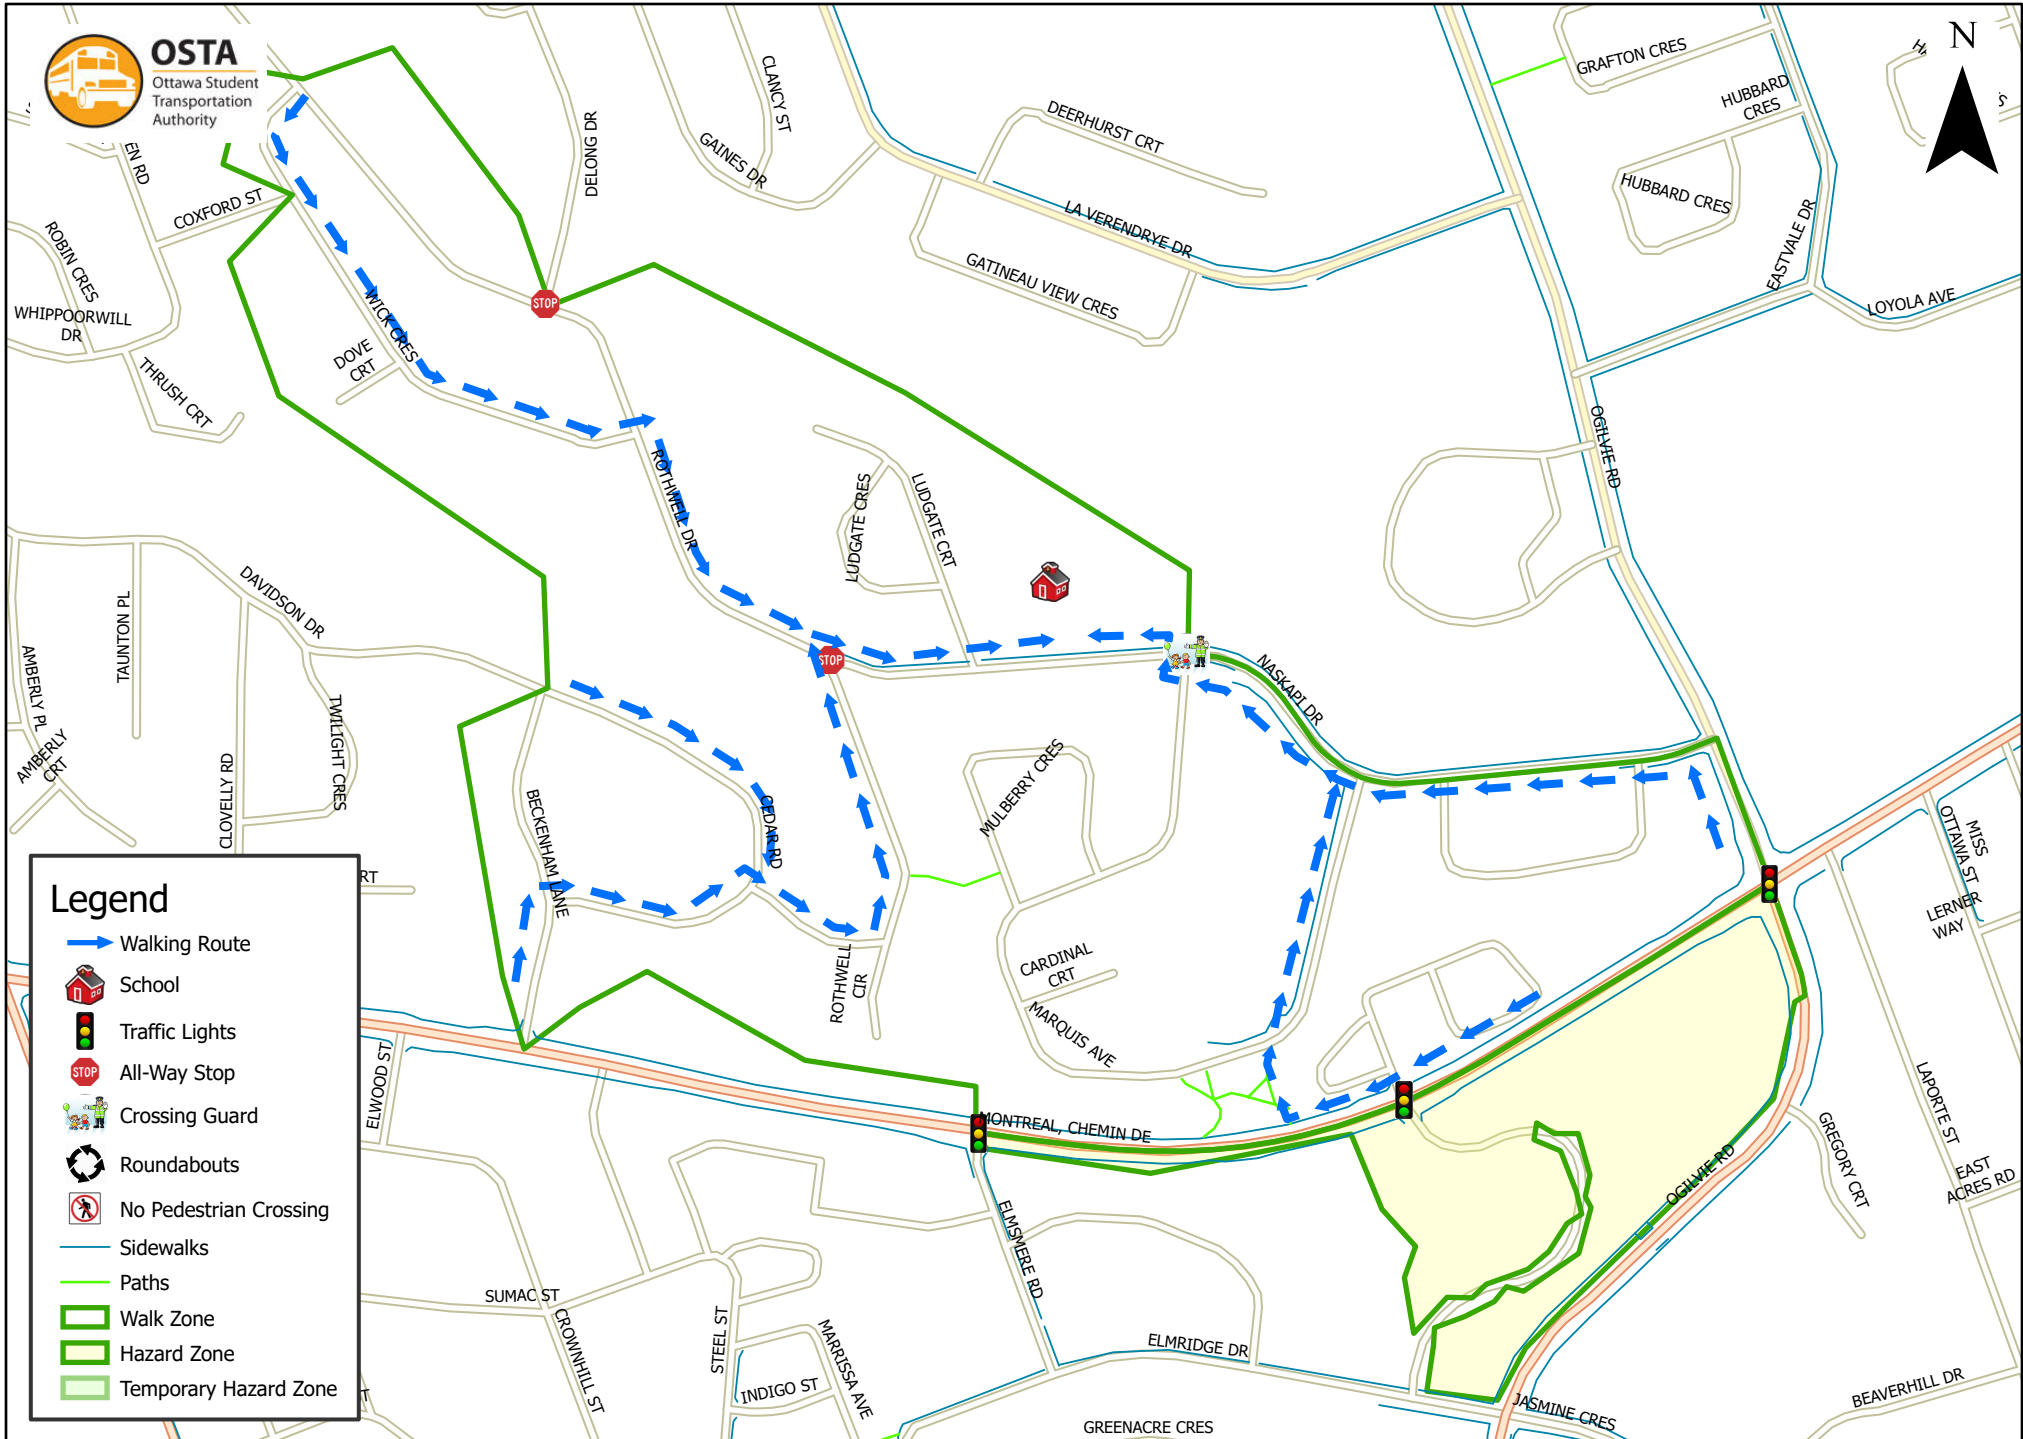

Le Phare Elementary School 800 m Walk Zone Kindergarten

This map is intended for information purposes only. Ottawa Student Transportation Authority assumes no responsibility for people using these routes.