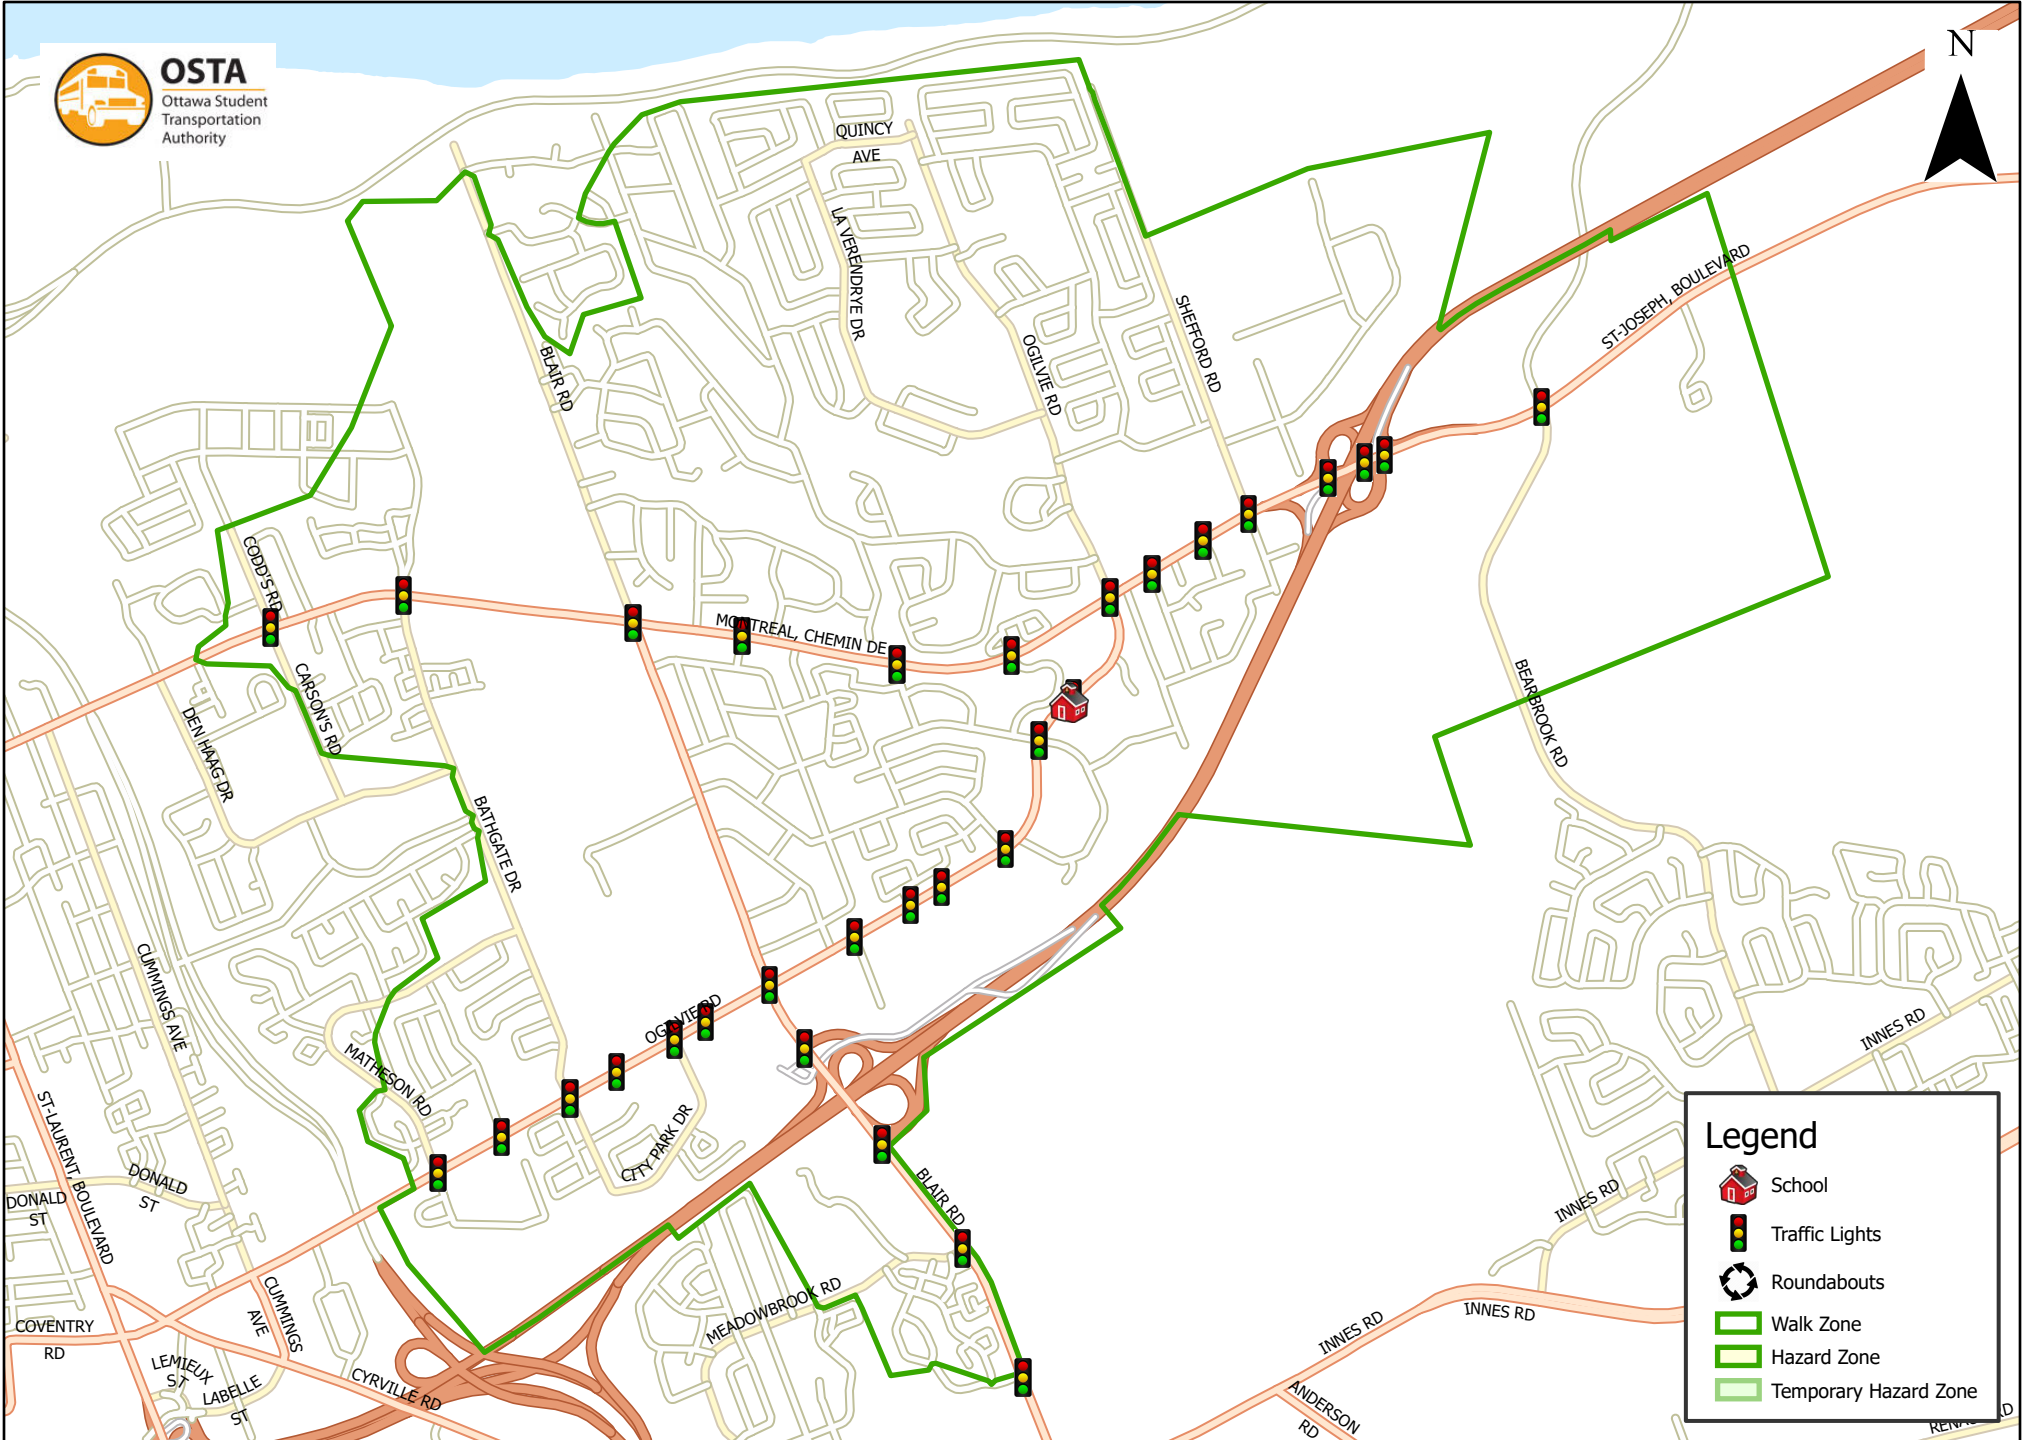

Lester B. Pearson High School 3.2 km Walk Zone Grades 9-12

This map is intended for information purposes only. Ottawa Student Transportation Authority assumes no responsibility for people using these routes.