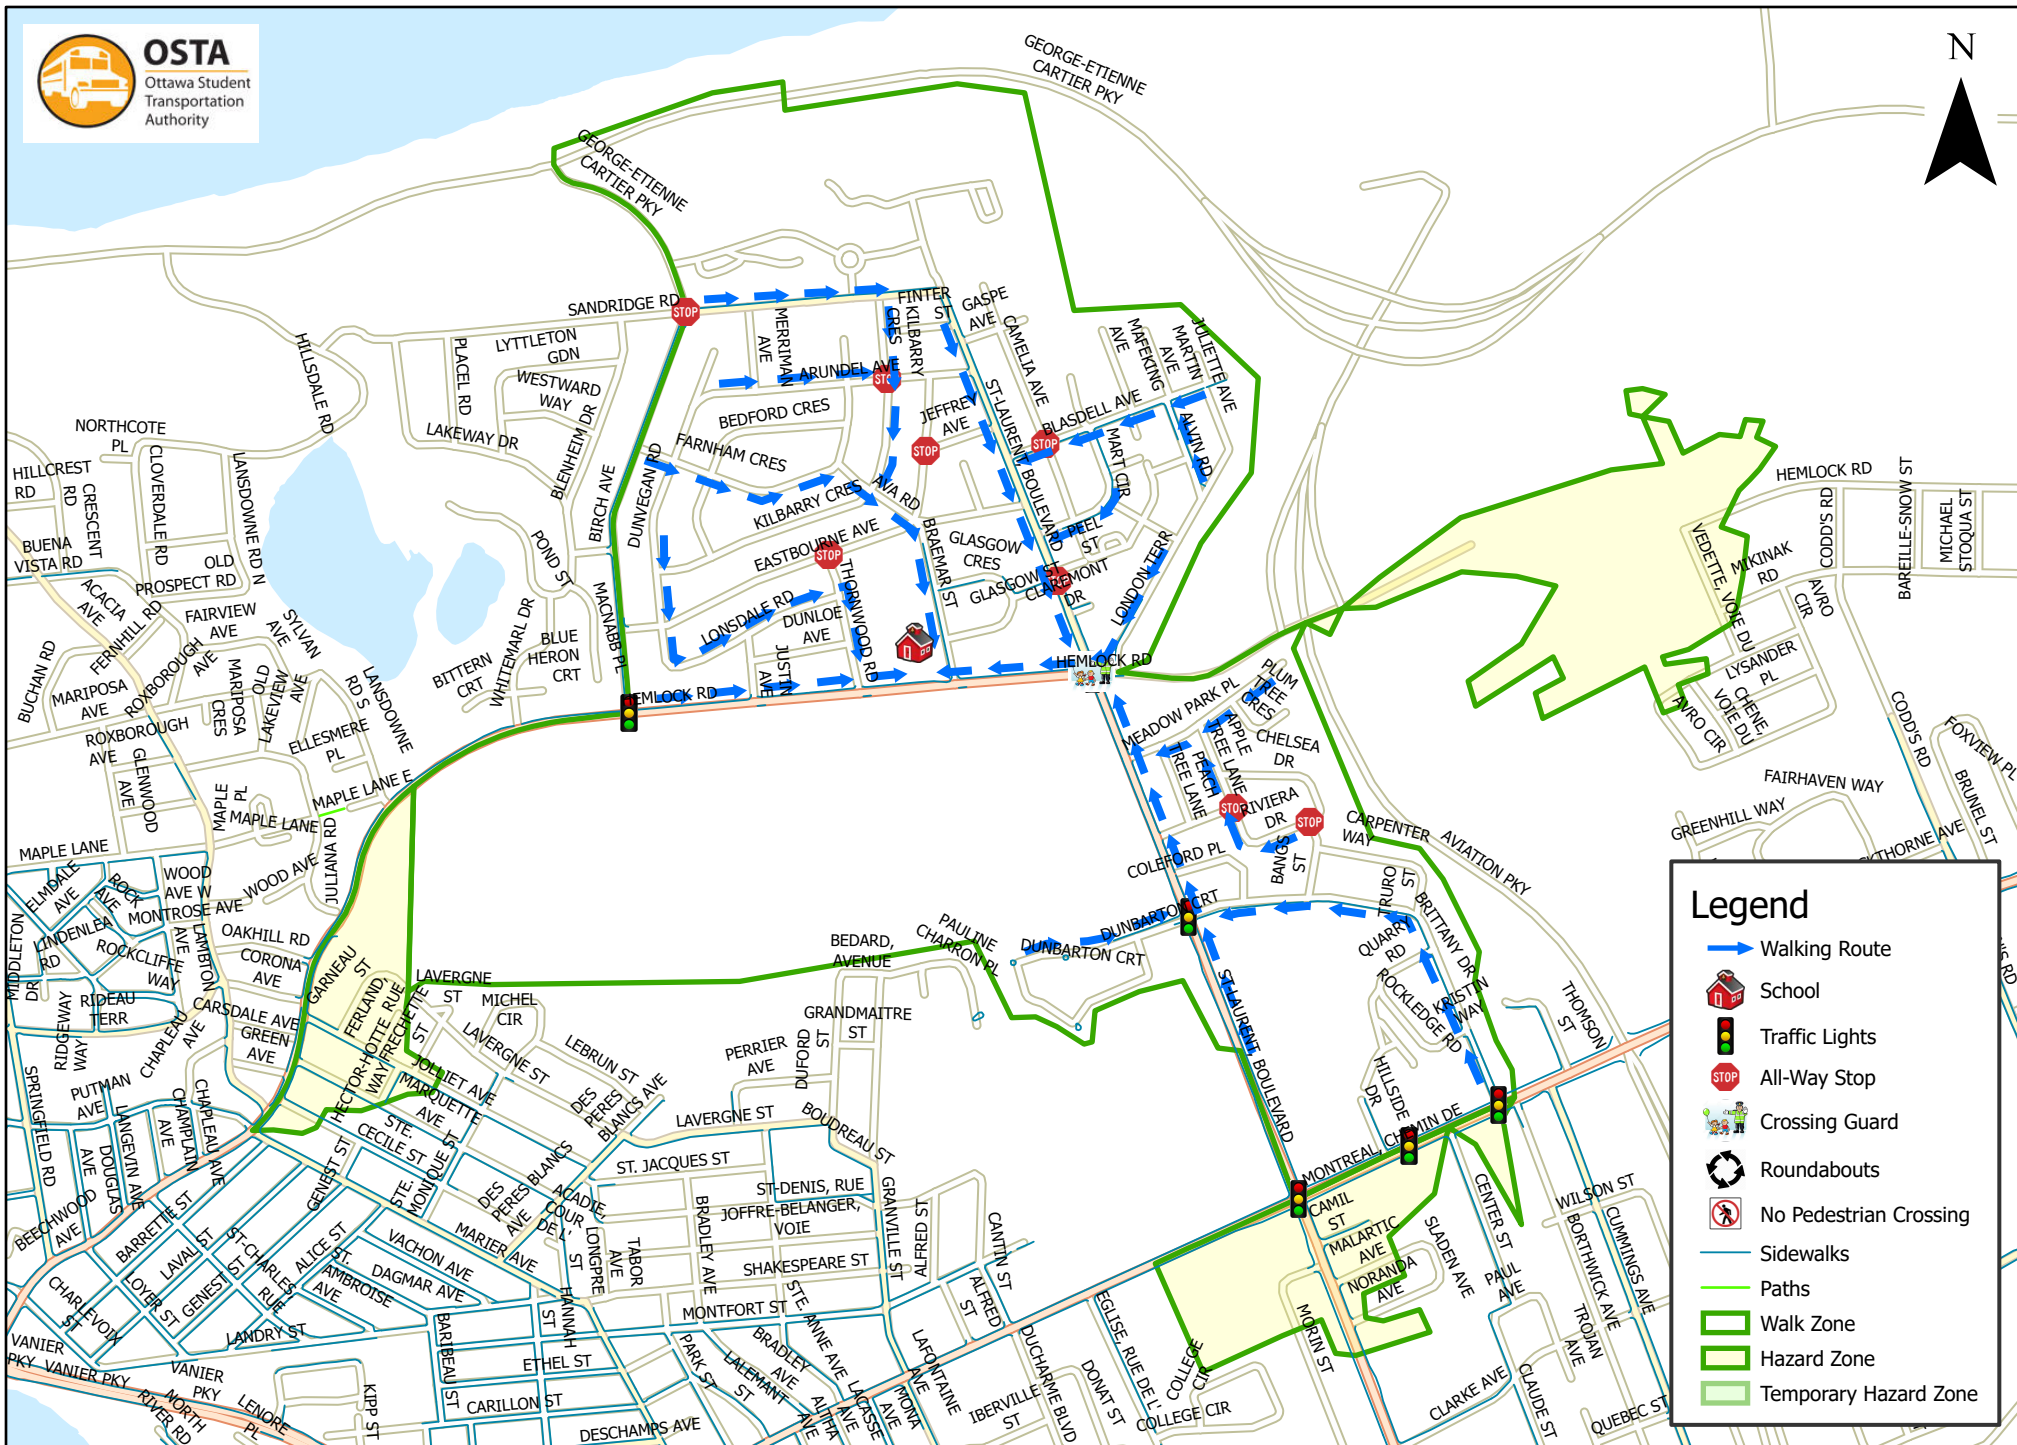

Manor Park Public School 1.6 km Walk Zone Grades 4-6

Legend

- Walking Route
- School
- Traffic Lights
- All-Way Stop
- Crossing Guard
- Roundabouts
- No Pedestrian Crossing
- Sidewalks
- Paths
- Walk Zone
- Hazard Zone
- Temporary Hazard Zone

This map is intended for information purposes only. Ottawa Student Transportation Authority assumes no responsibility for people using these routes.