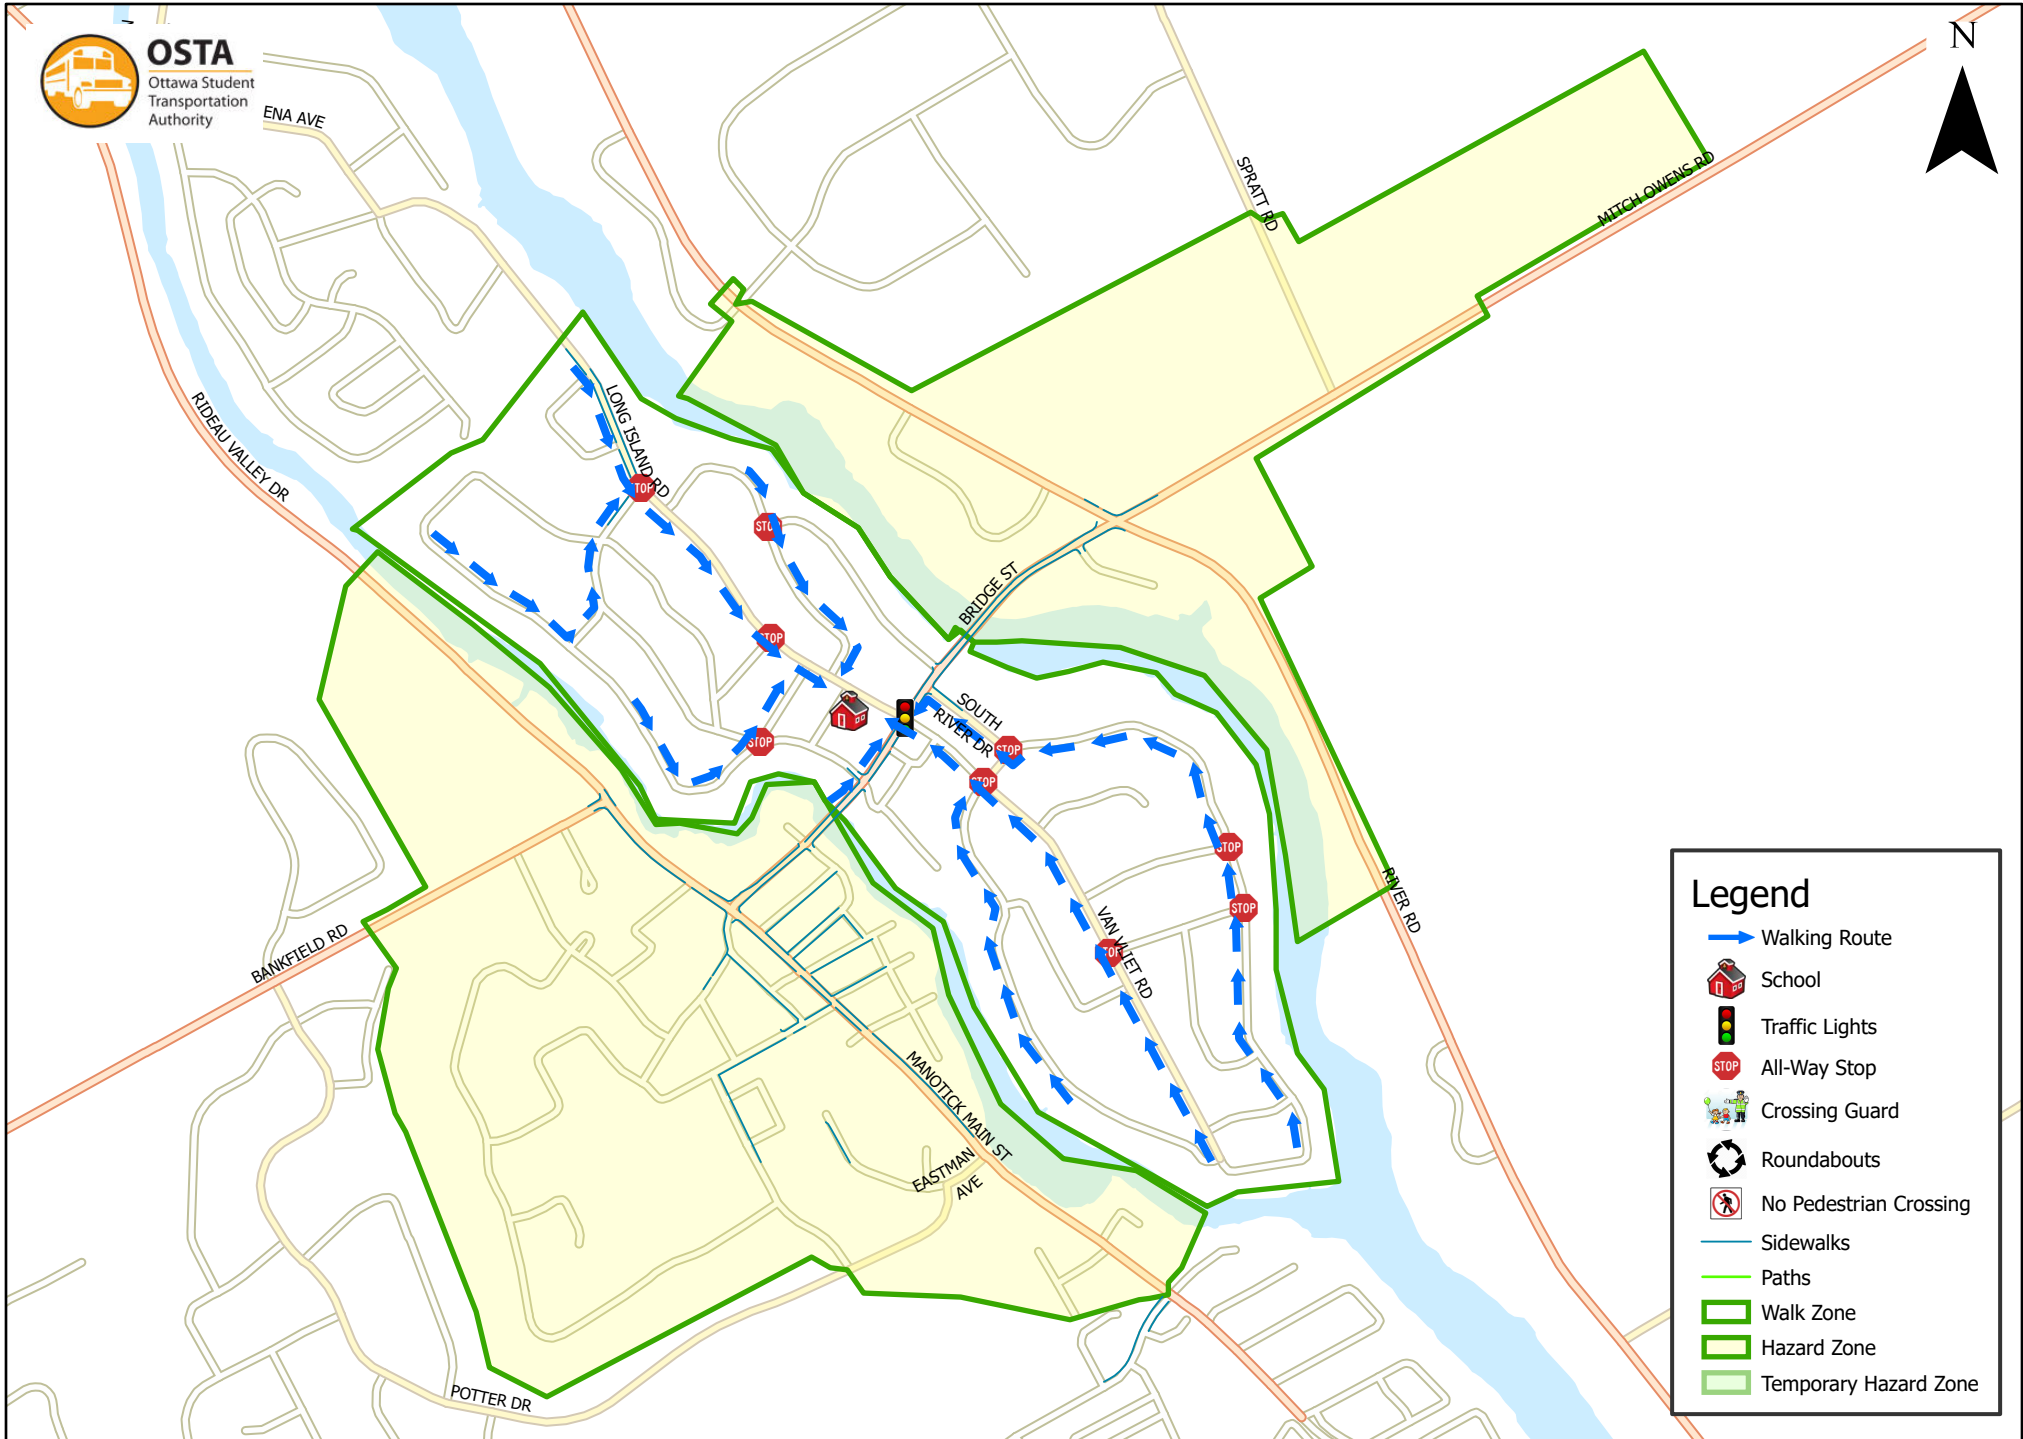

Manotick Public School 1.6 km Walk Zone Grades 1-6

This map is intended for information purposes only. Ottawa Student Transportation Authority assumes no responsibility for people using these routes.