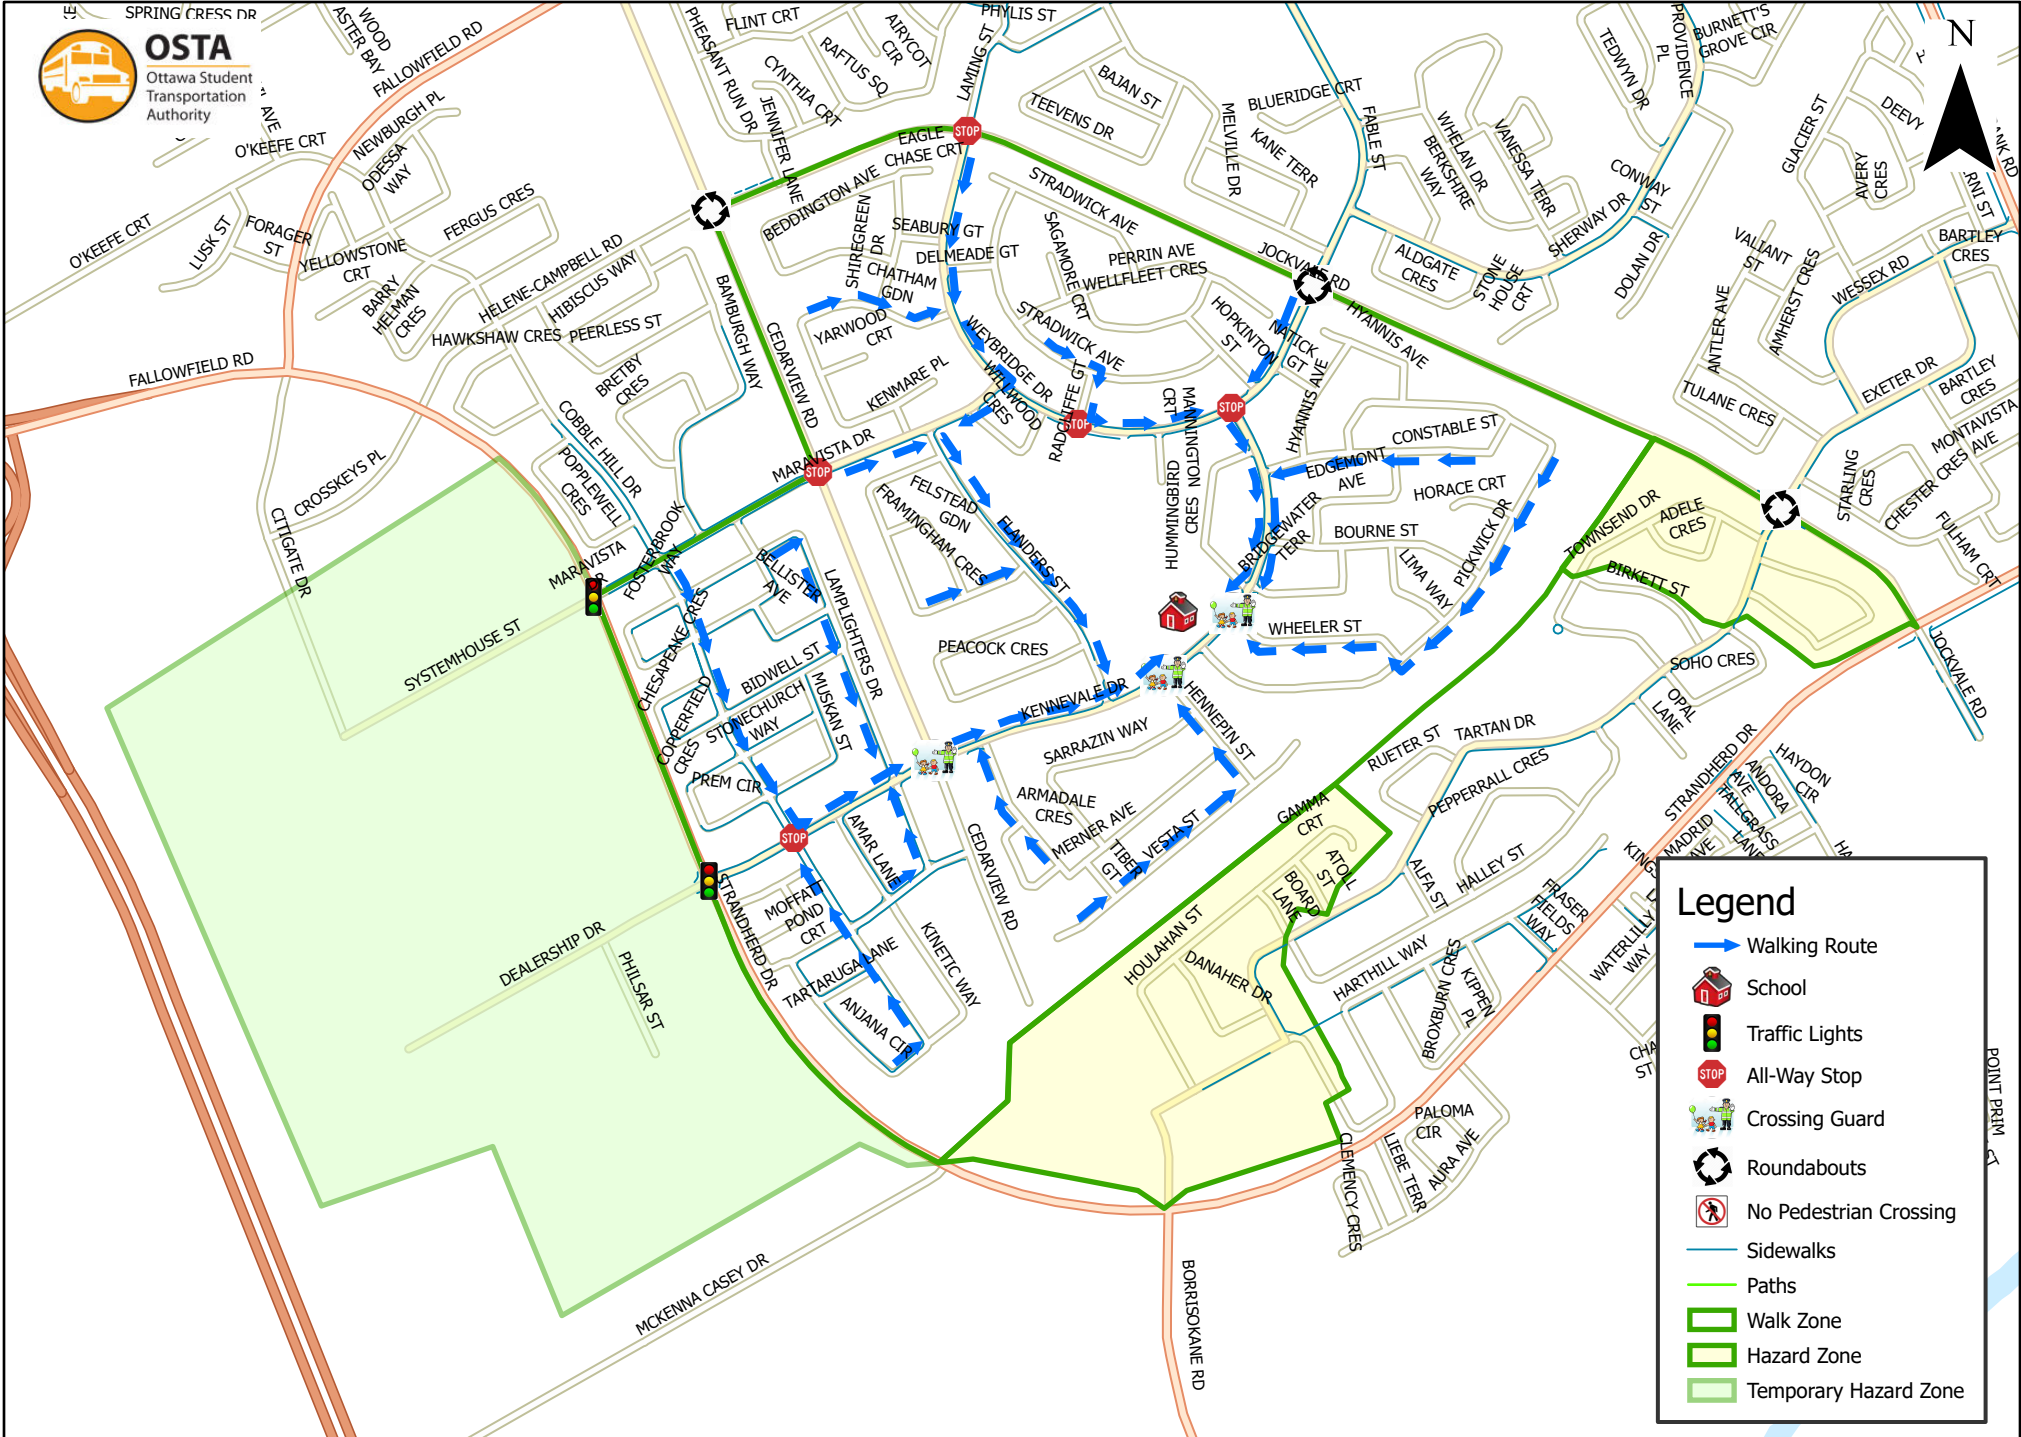

Mary Honeywell Elementary School 1.6 km Walk Zone Grades 1-6

This map is intended for information purposes only. Ottawa Student Transportation Authority assumes no responsibility for people using these routes.