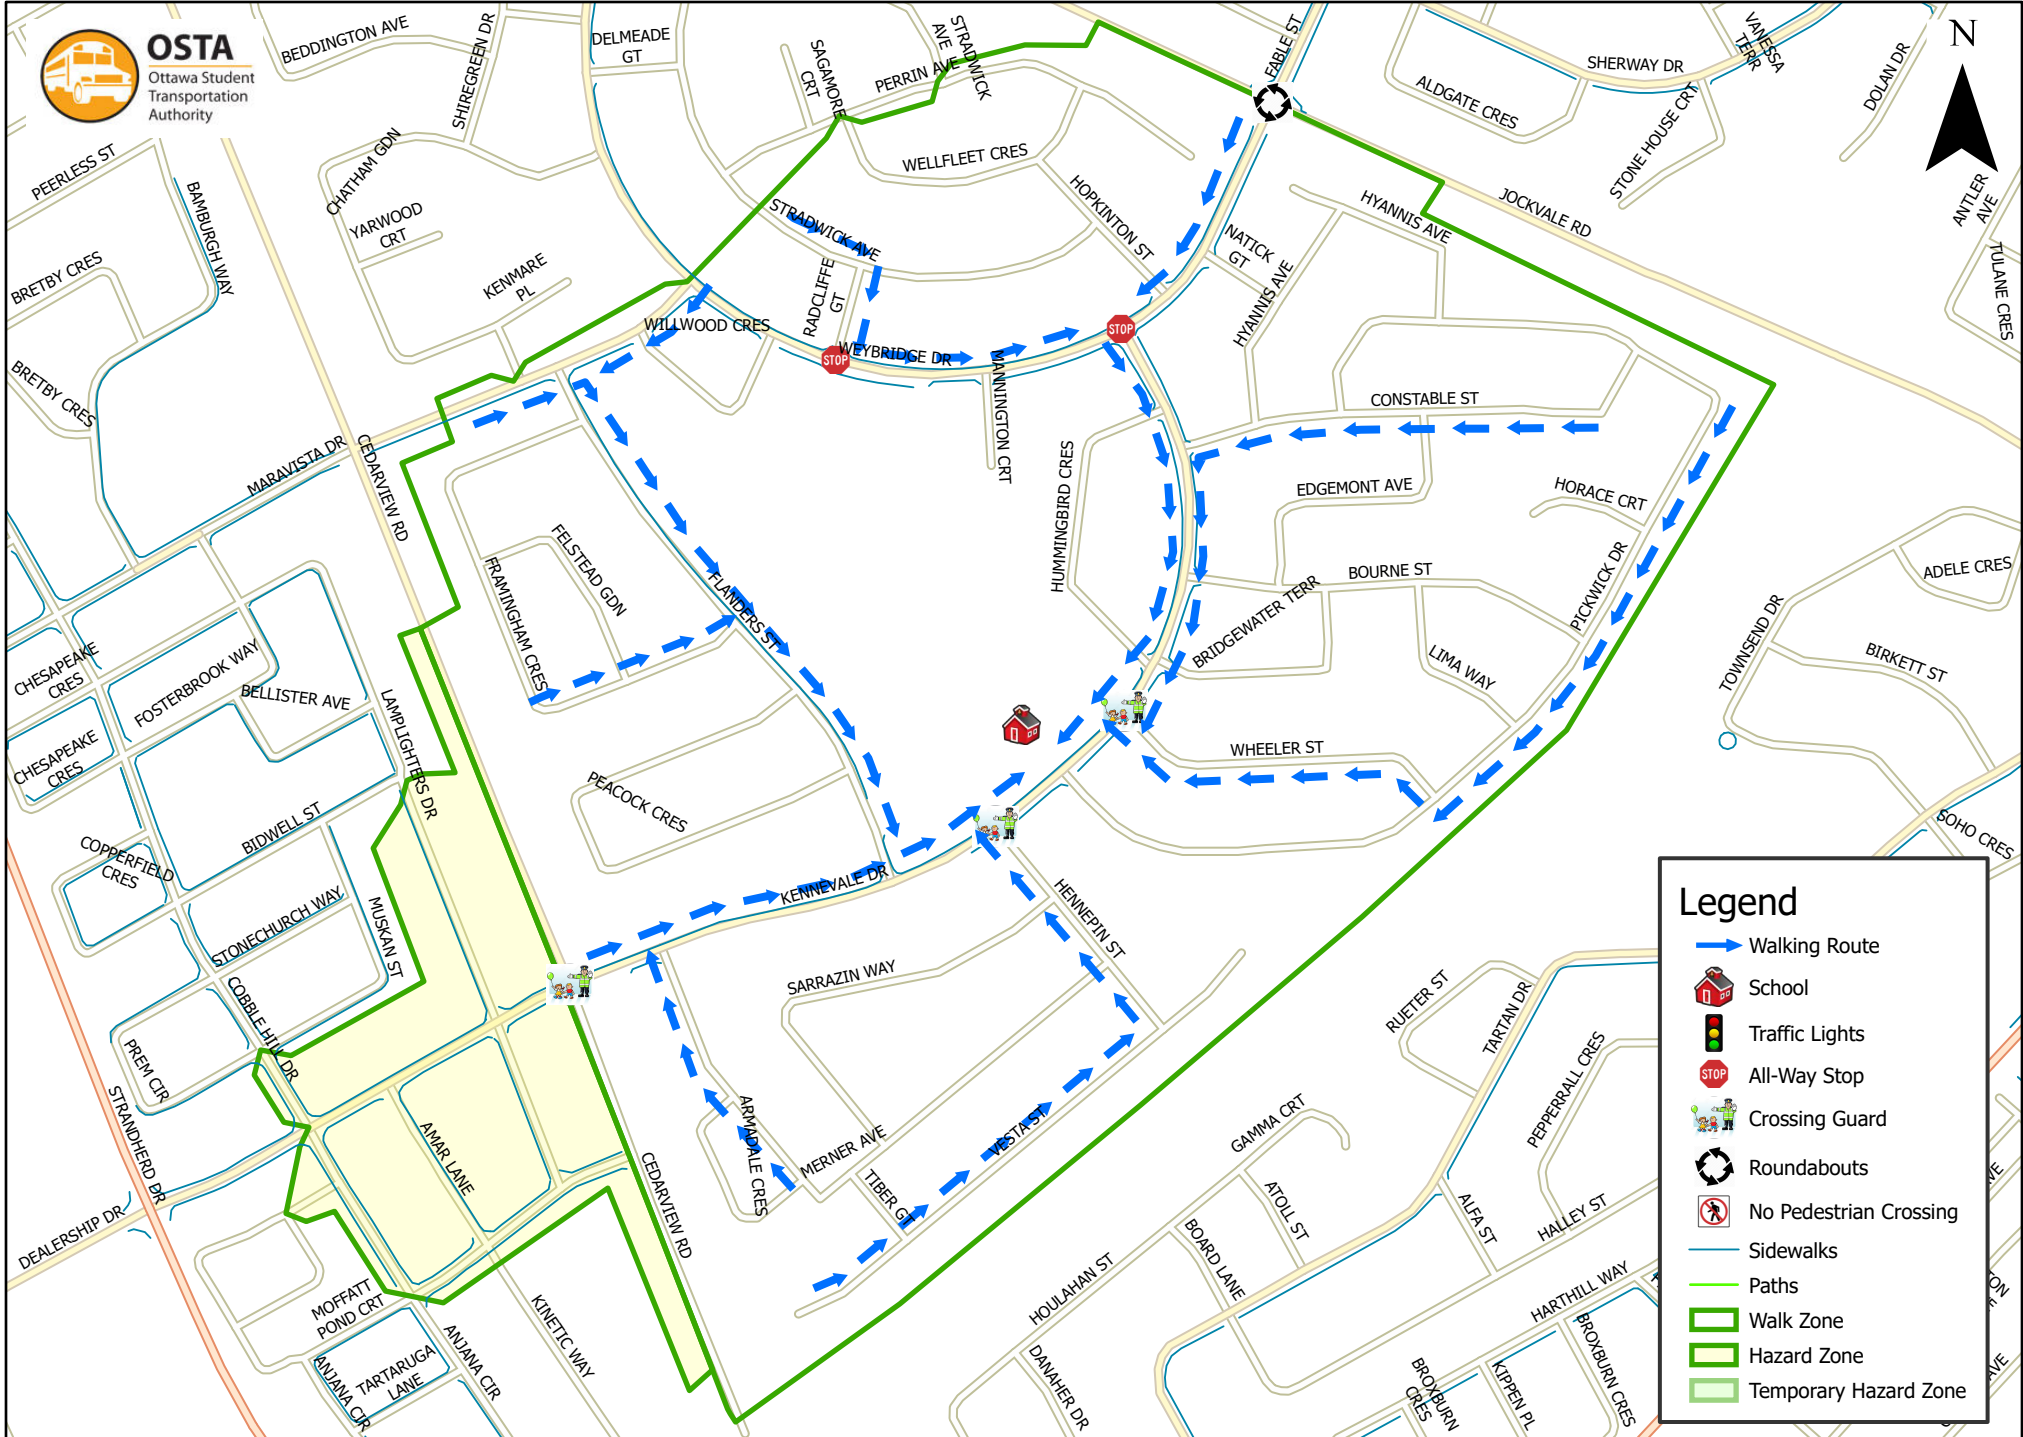

# Mary Honeywell Elementary School 800 m Walk Zone Kindergarten

### Legend

- Walking Route
- School
- Traffic Lights
- All-Way Stop
- Crossing Guard
- Roundabouts
- No Pedestrian Crossing
- Sidewalks
- Paths
- Walk Zone
- Hazard Zone
- Temporary Hazard Zone

This map is intended for information purposes only. Ottawa Student Transportation Authority assumes no responsibility for people using these routes.