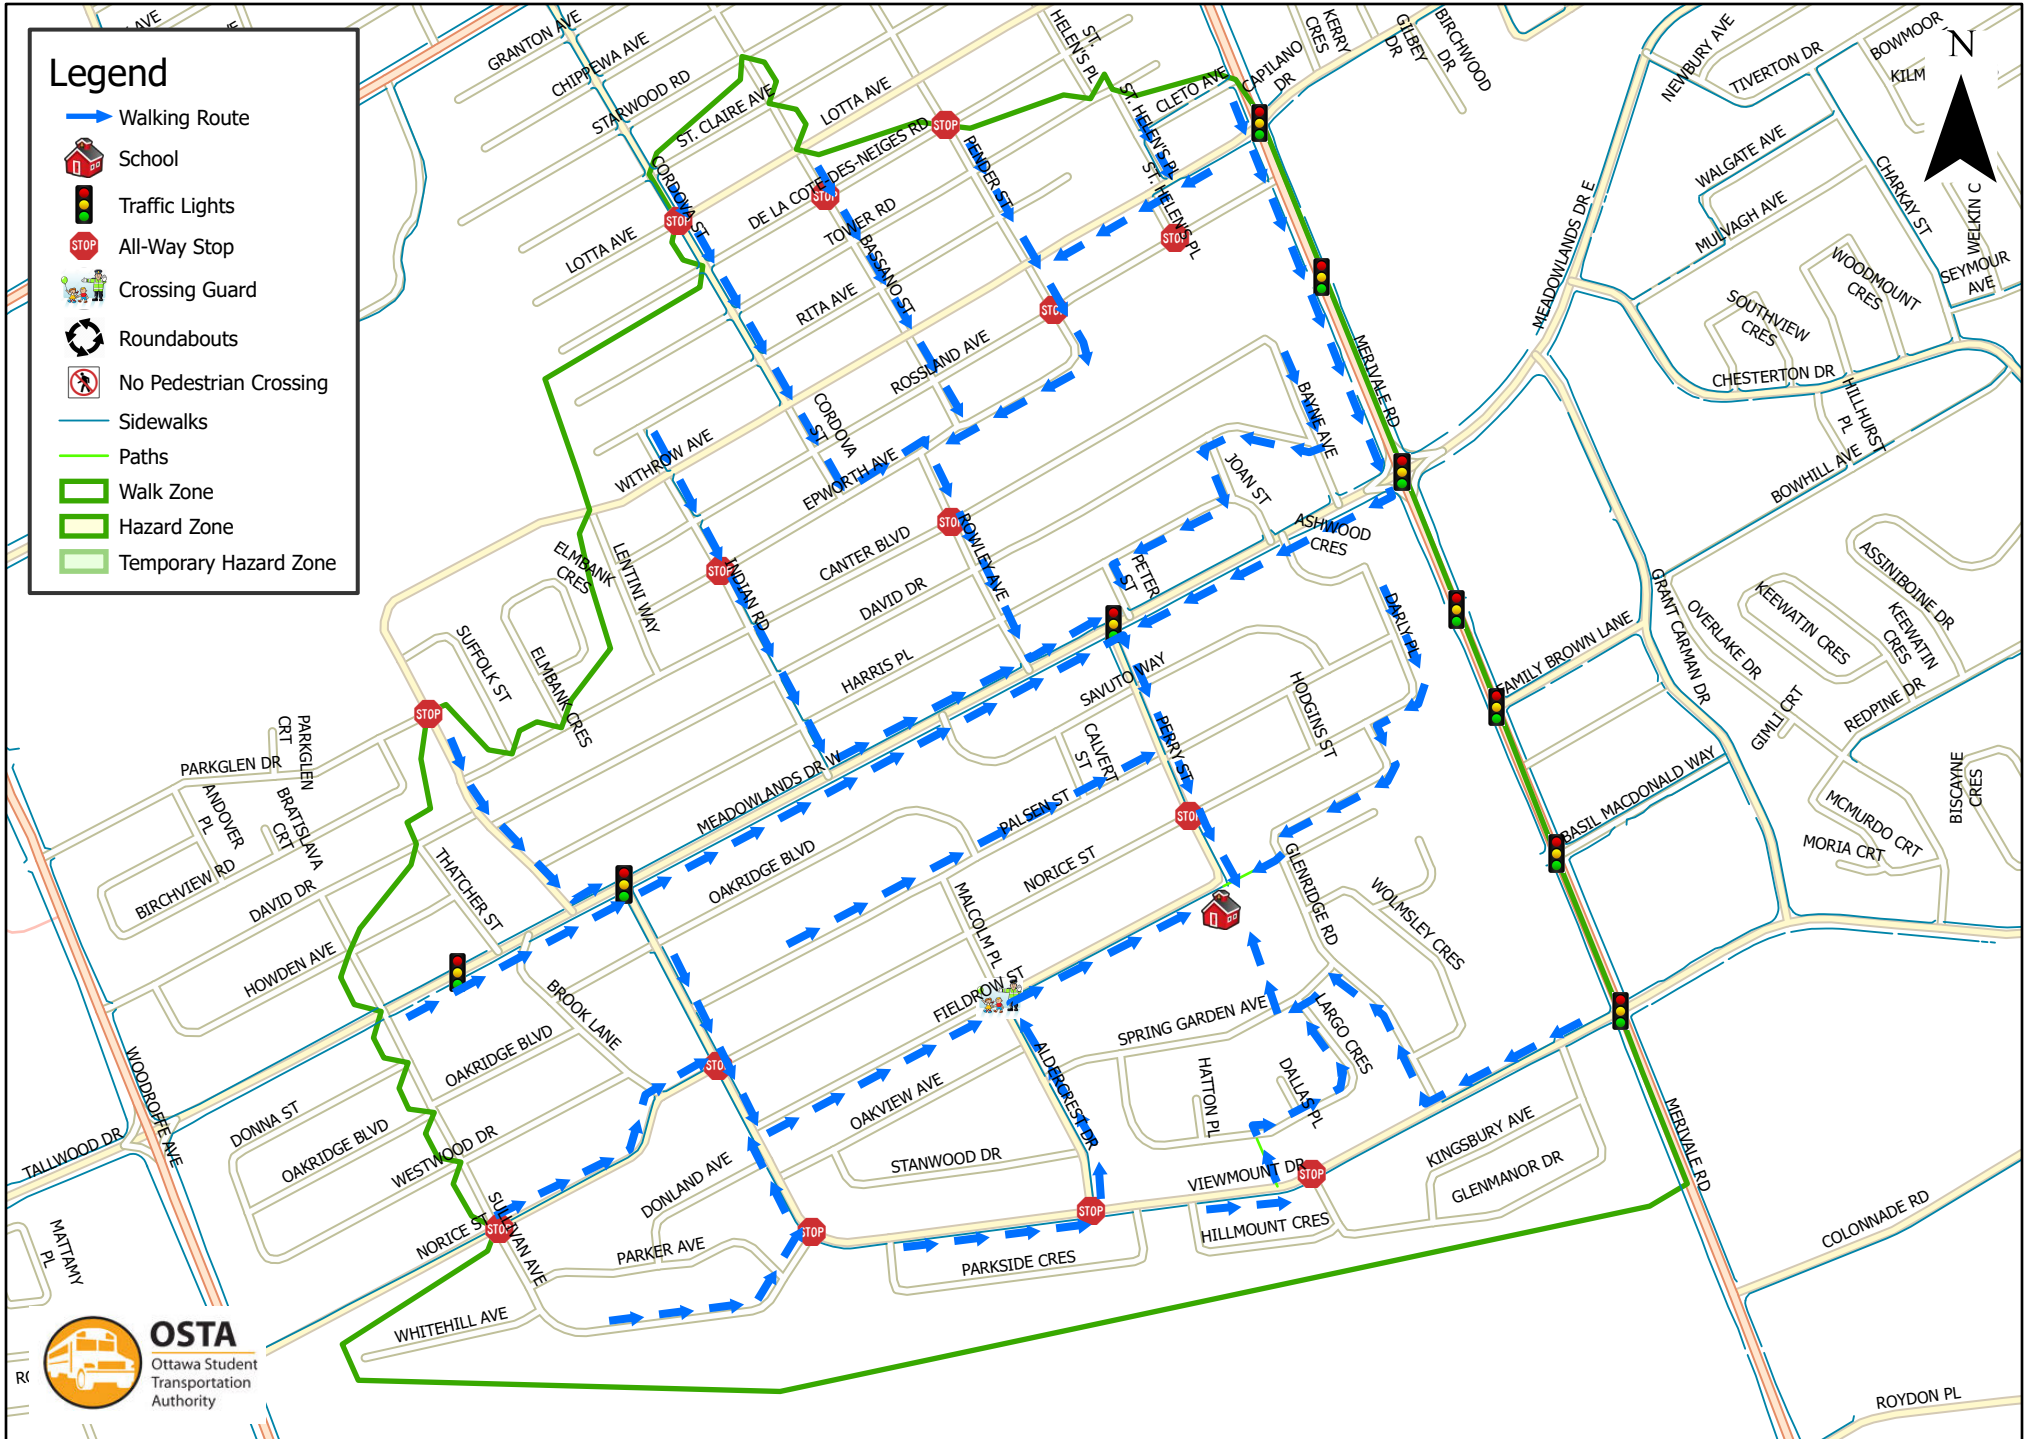

Meadowlands Public School 1.6 km Walk Zone Grades 1-6

This map is intended for information purposes only. Ottawa Student Transportation Authority assumes no responsibility for people using these routes.