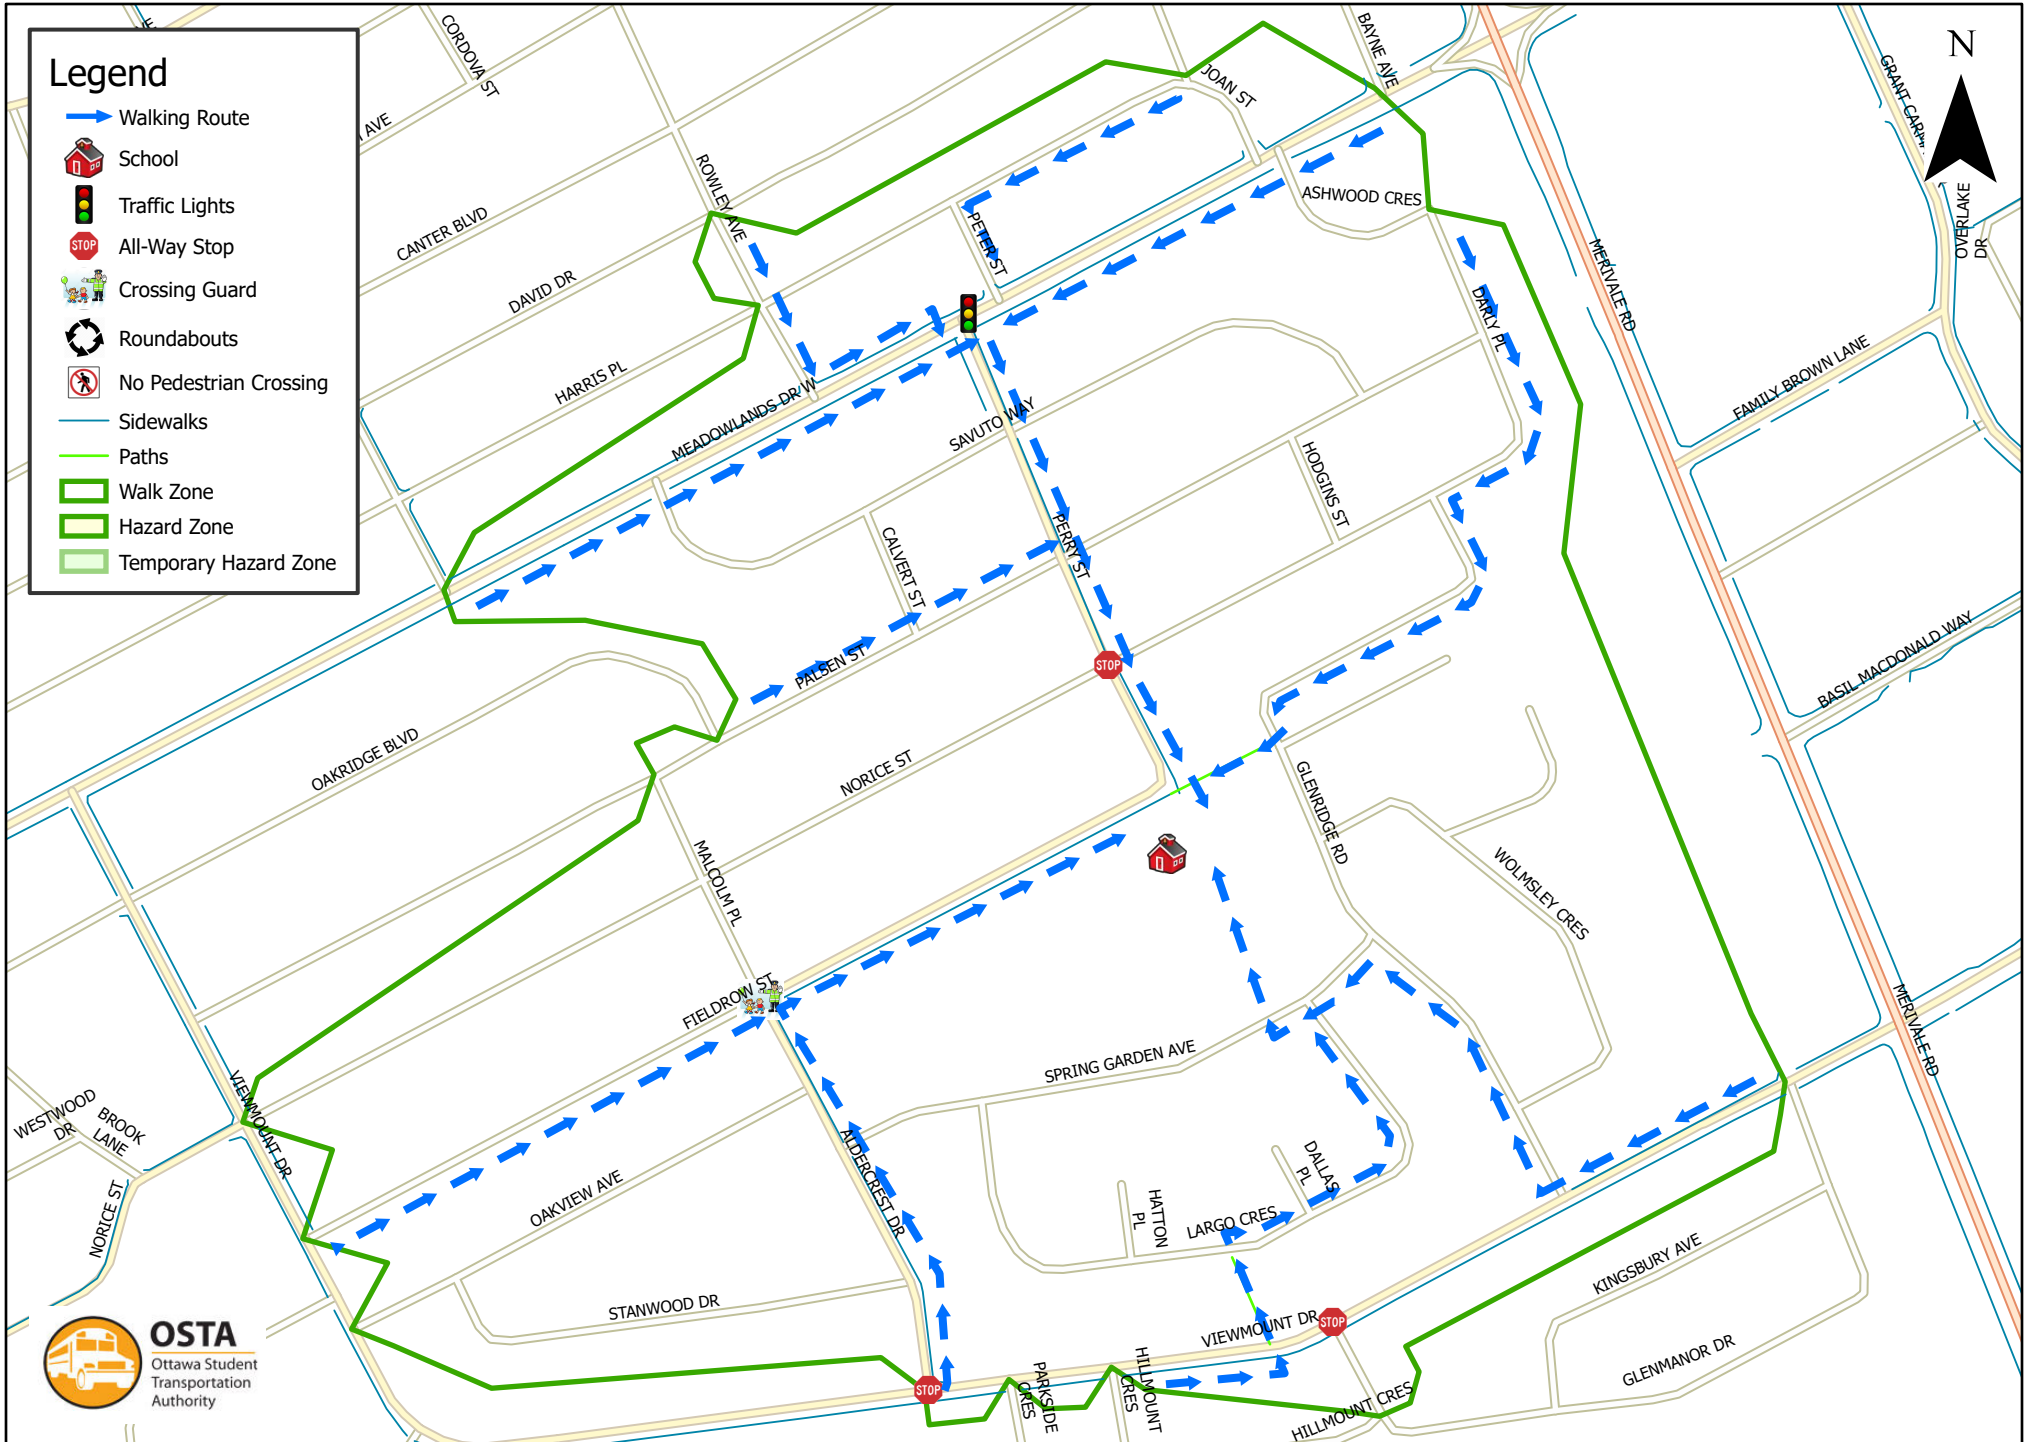

# Meadowlands Public School 800 m Walk Zone Kindergarten

This map is intended for information purposes only. Ottawa Student Transportation Authority assumes no responsibility for people using these routes.