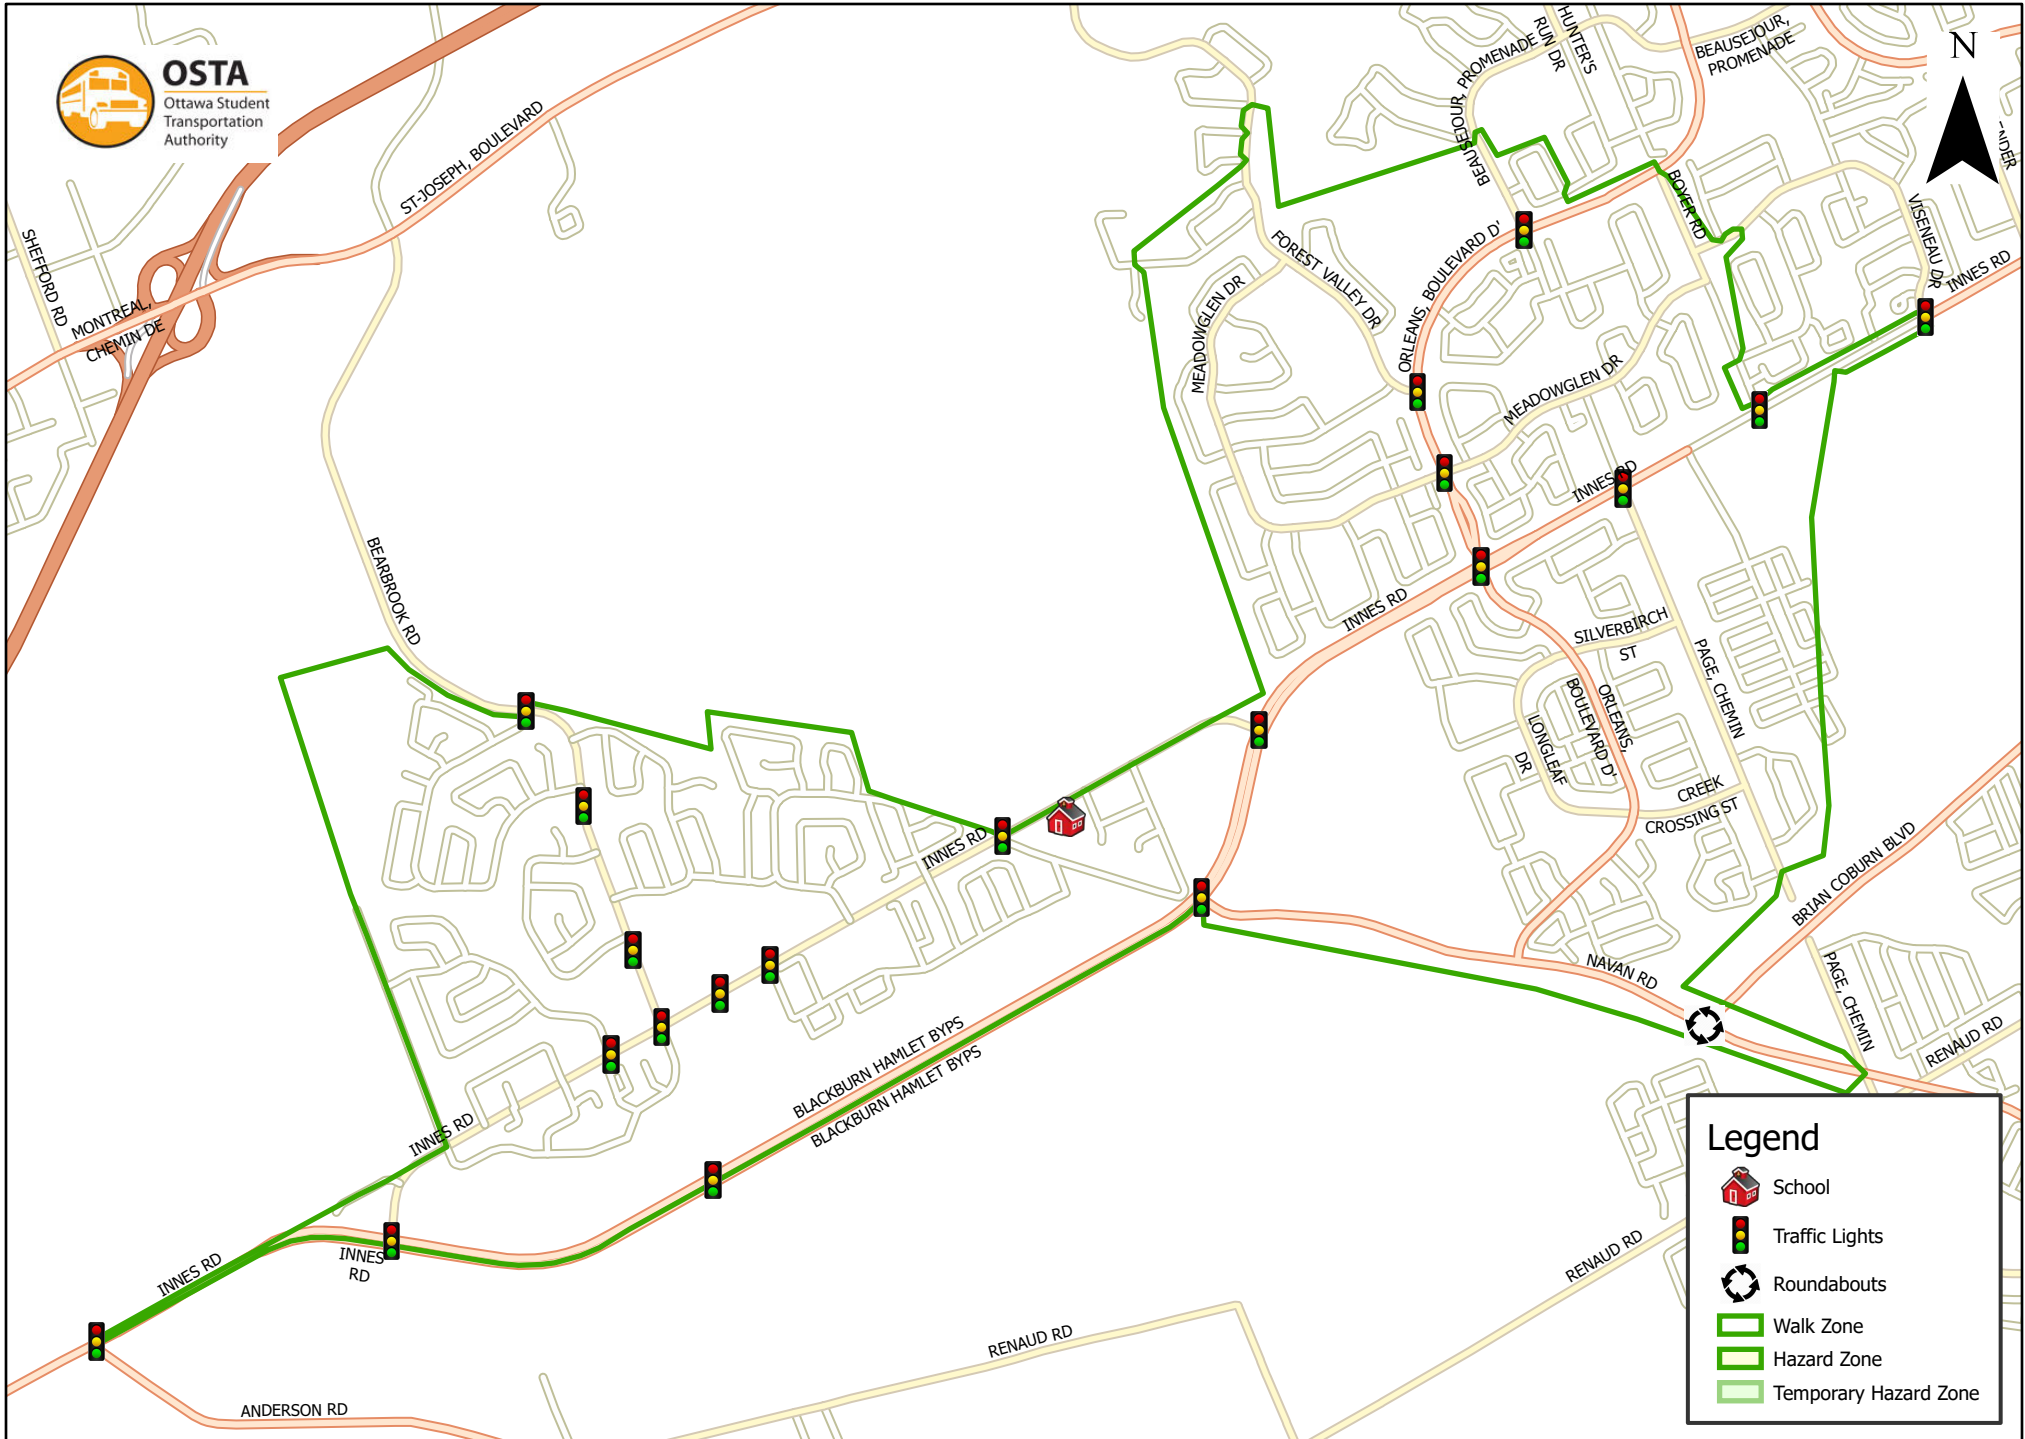

Norman Johnston Secondary Alternate 3.2 km Walk Zone Grades 9-12

This map is intended for information purposes only. Ottawa Student Transportation Authority assumes no responsibility for people using these routes.