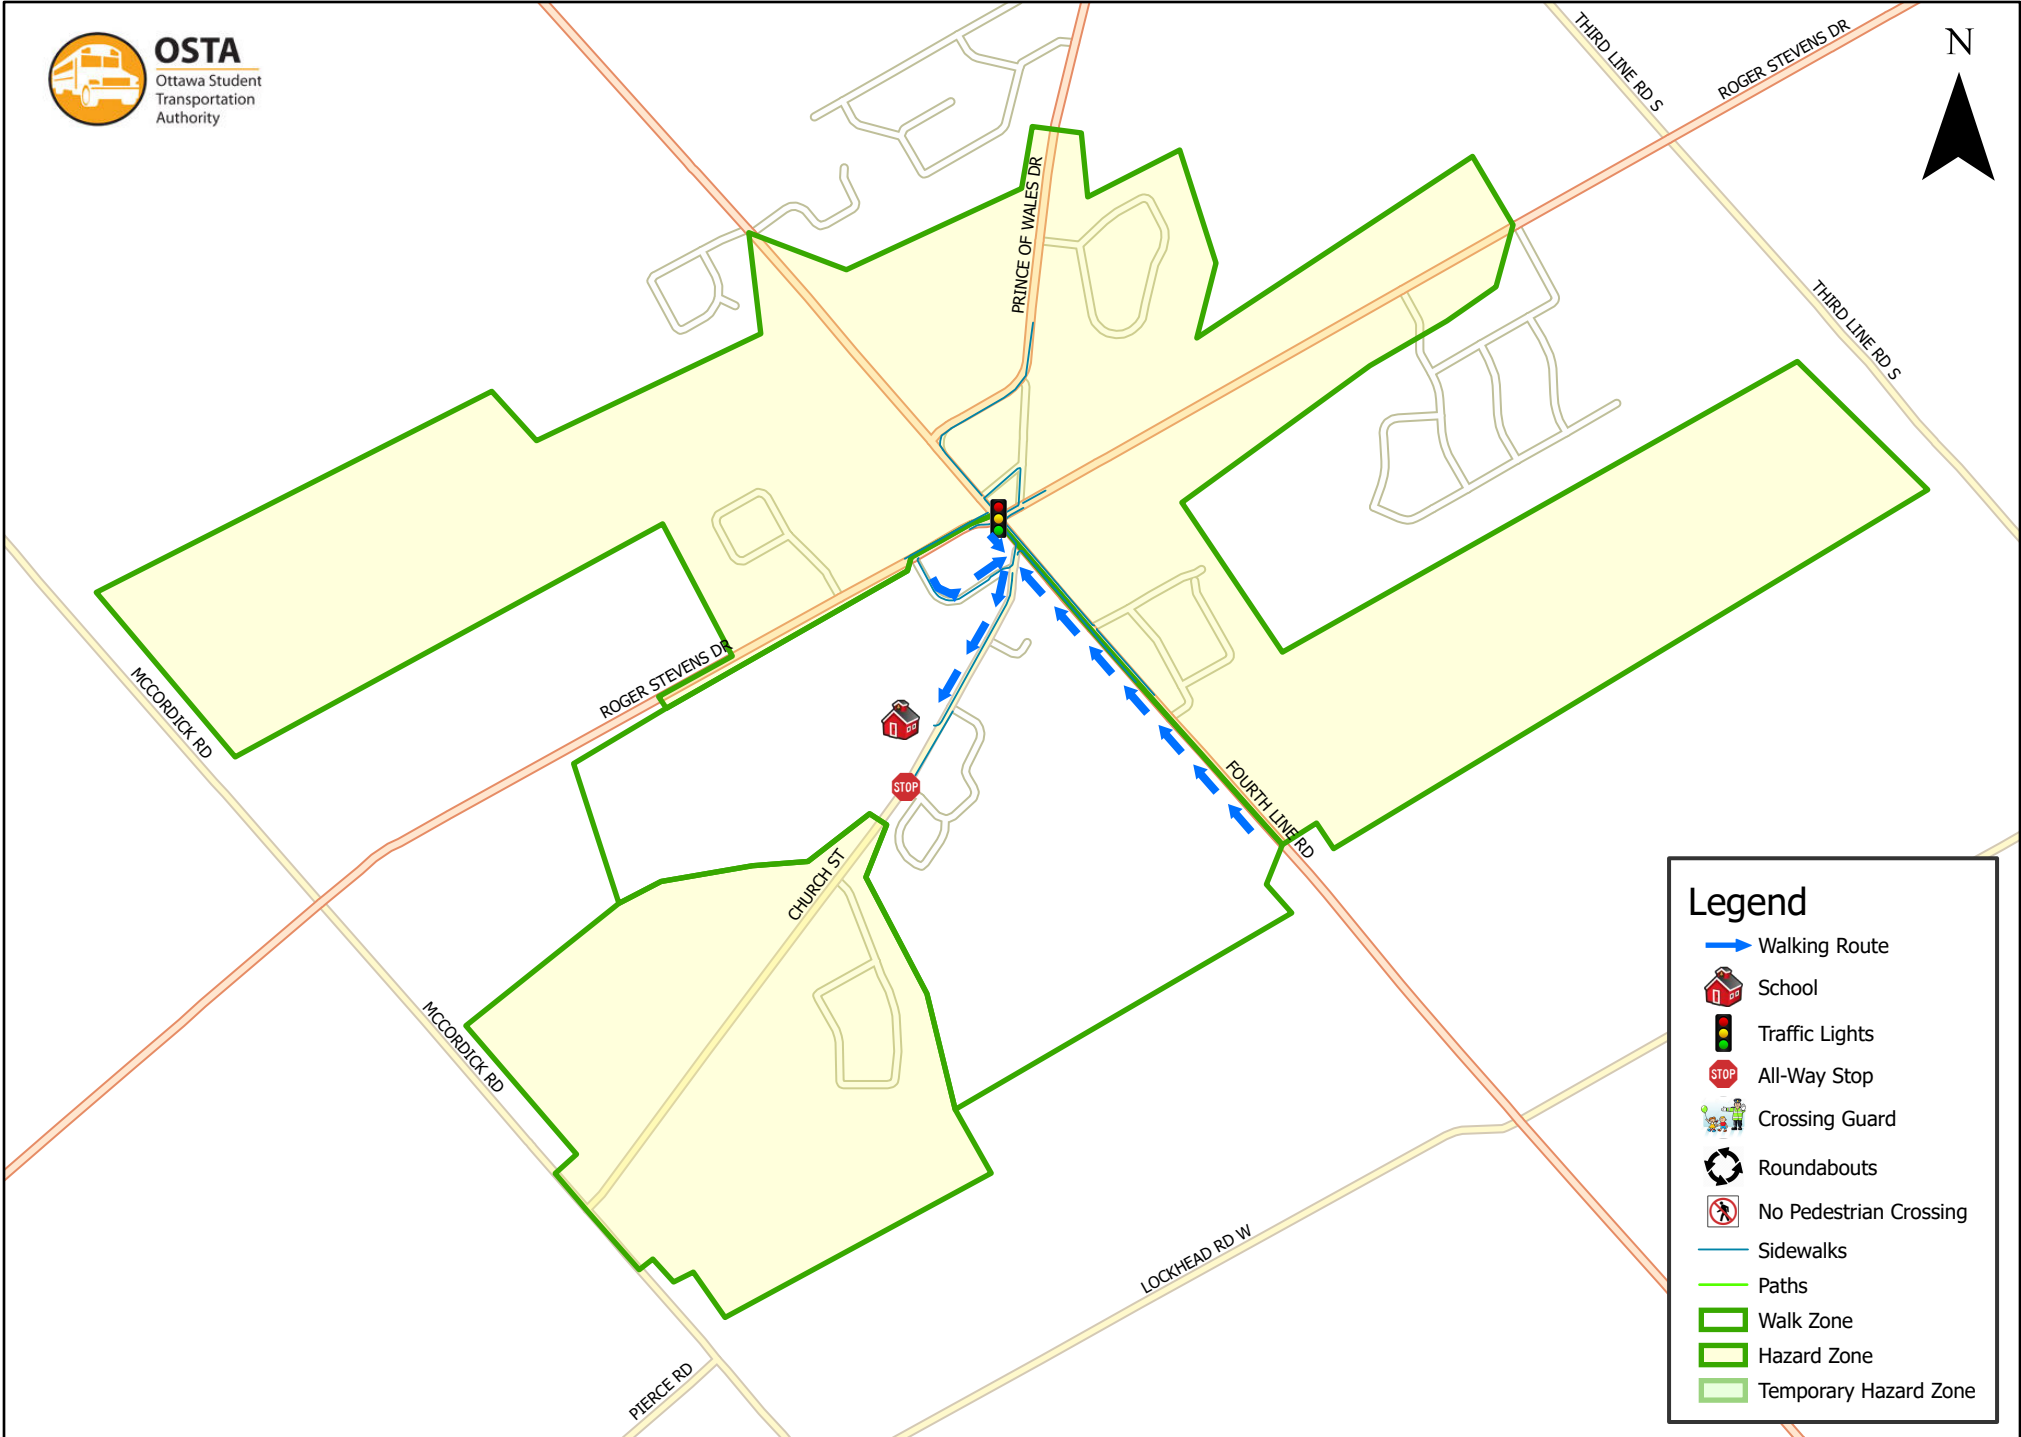

North Gower-Marlborough Public School 1.6 km Walk Zone Grades 1-6

This map is intended for information purposes only. Ottawa Student Transportation Authority assumes no responsibility for people using these routes.