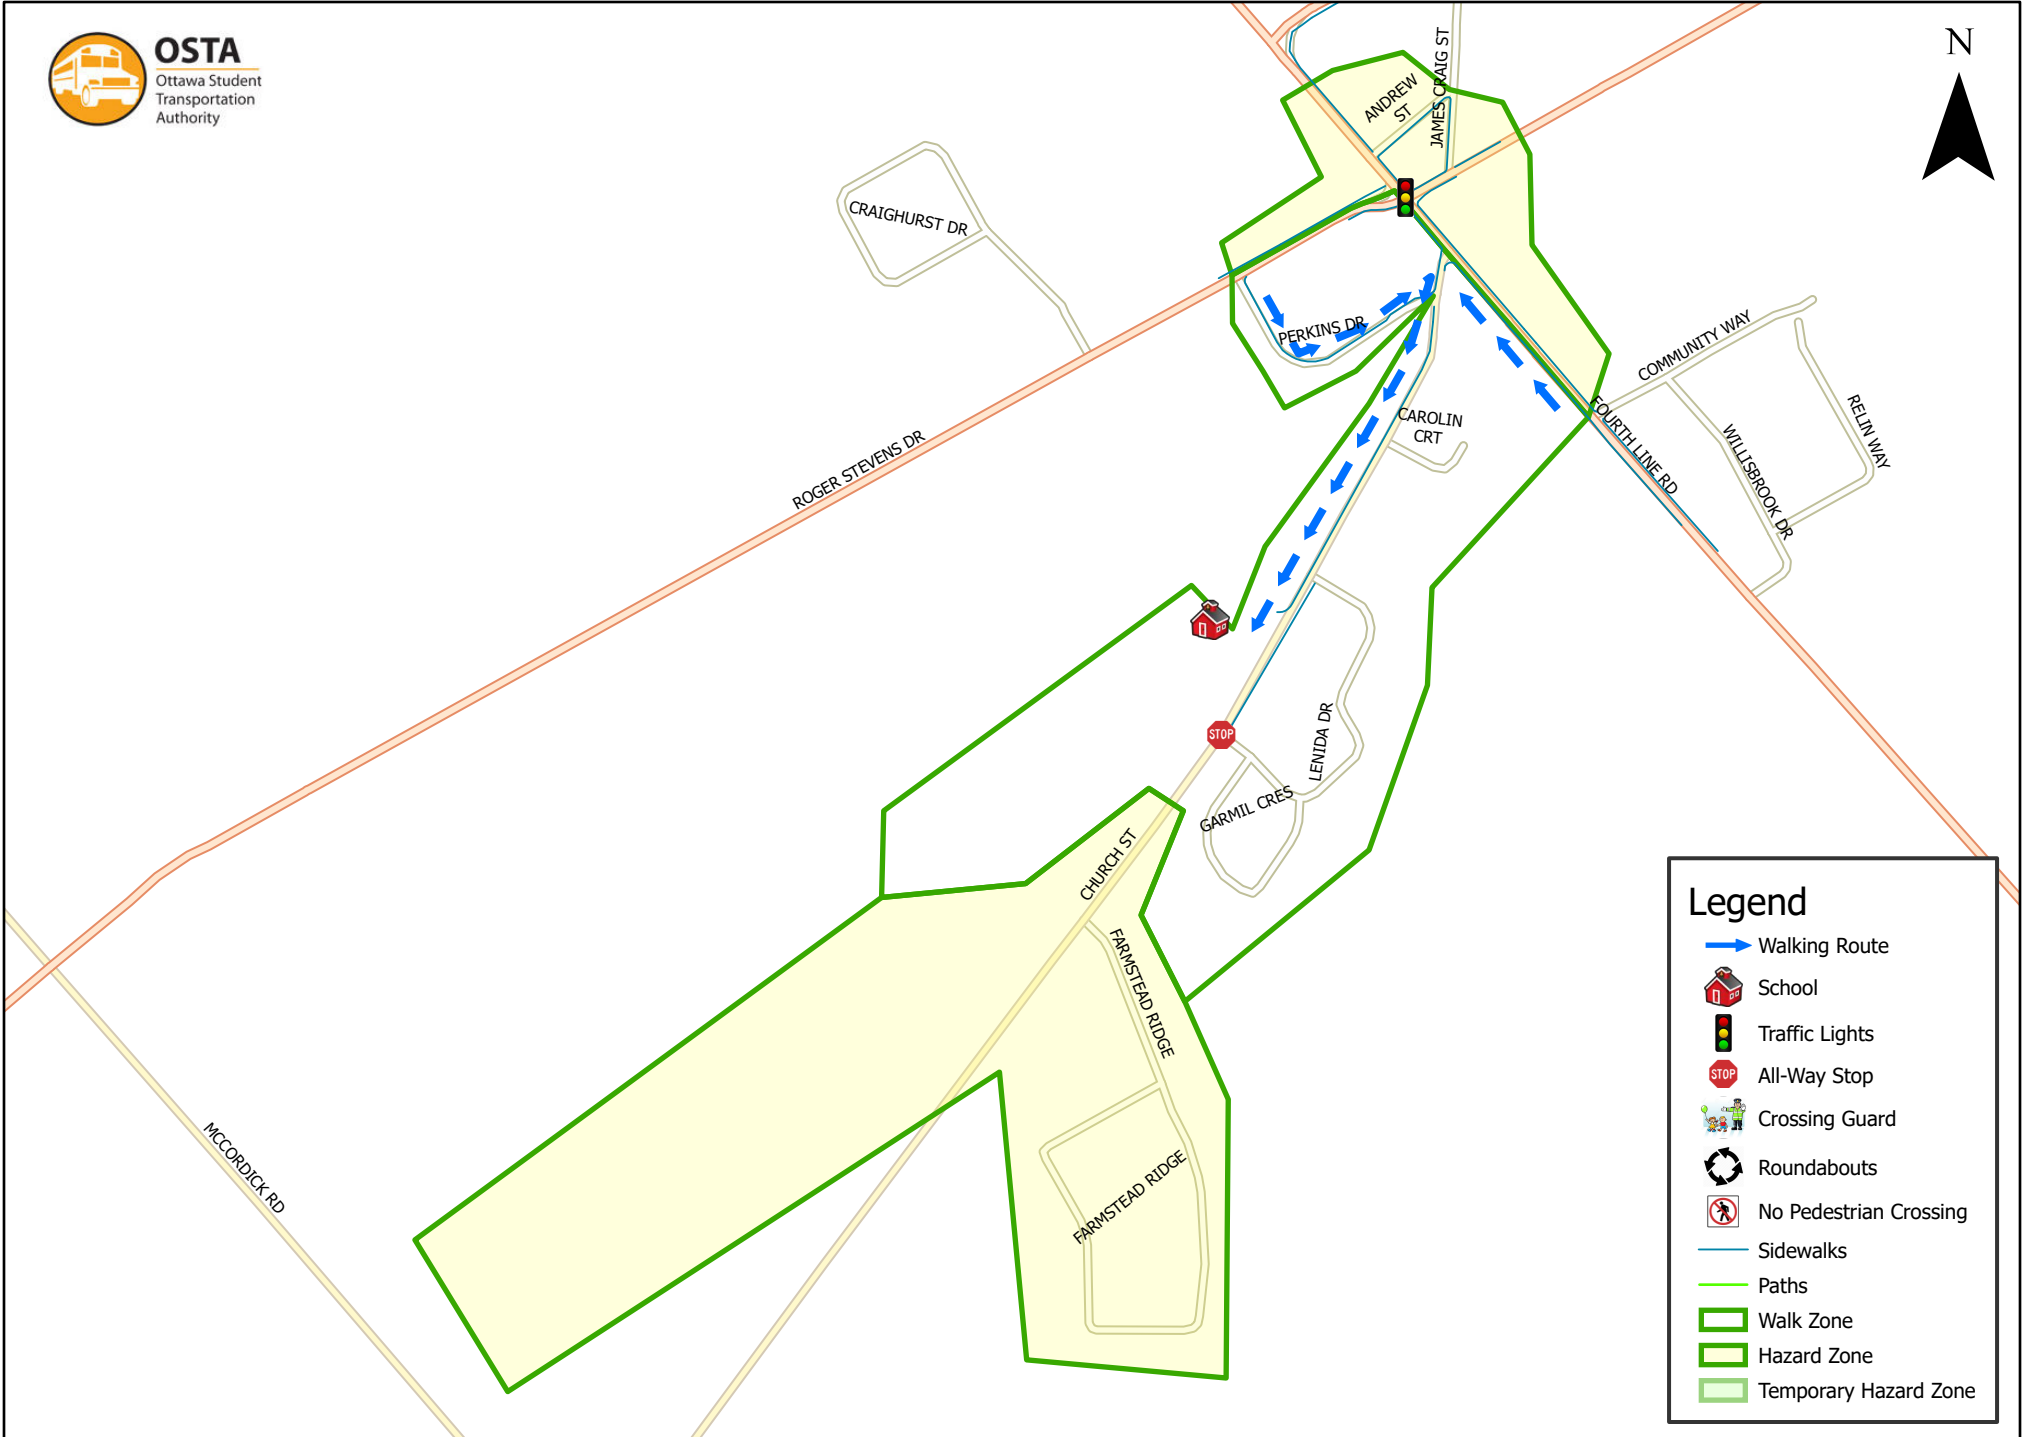

North Gower-Marlborough Public School 800 m Walk Zone

Legend

- Walking Route
- School
- Traffic Lights
- All-Way Stop
- Crossing Guard
- Roundabouts
- No Pedestrian Crossing
- Sidewalks
- Paths
- Walk Zone
- Hazard Zone
- Temporary Hazard Zone

This map is intended for information purposes only. Ottawa Student Transportation Authority assumes no responsibility for people using these routes.