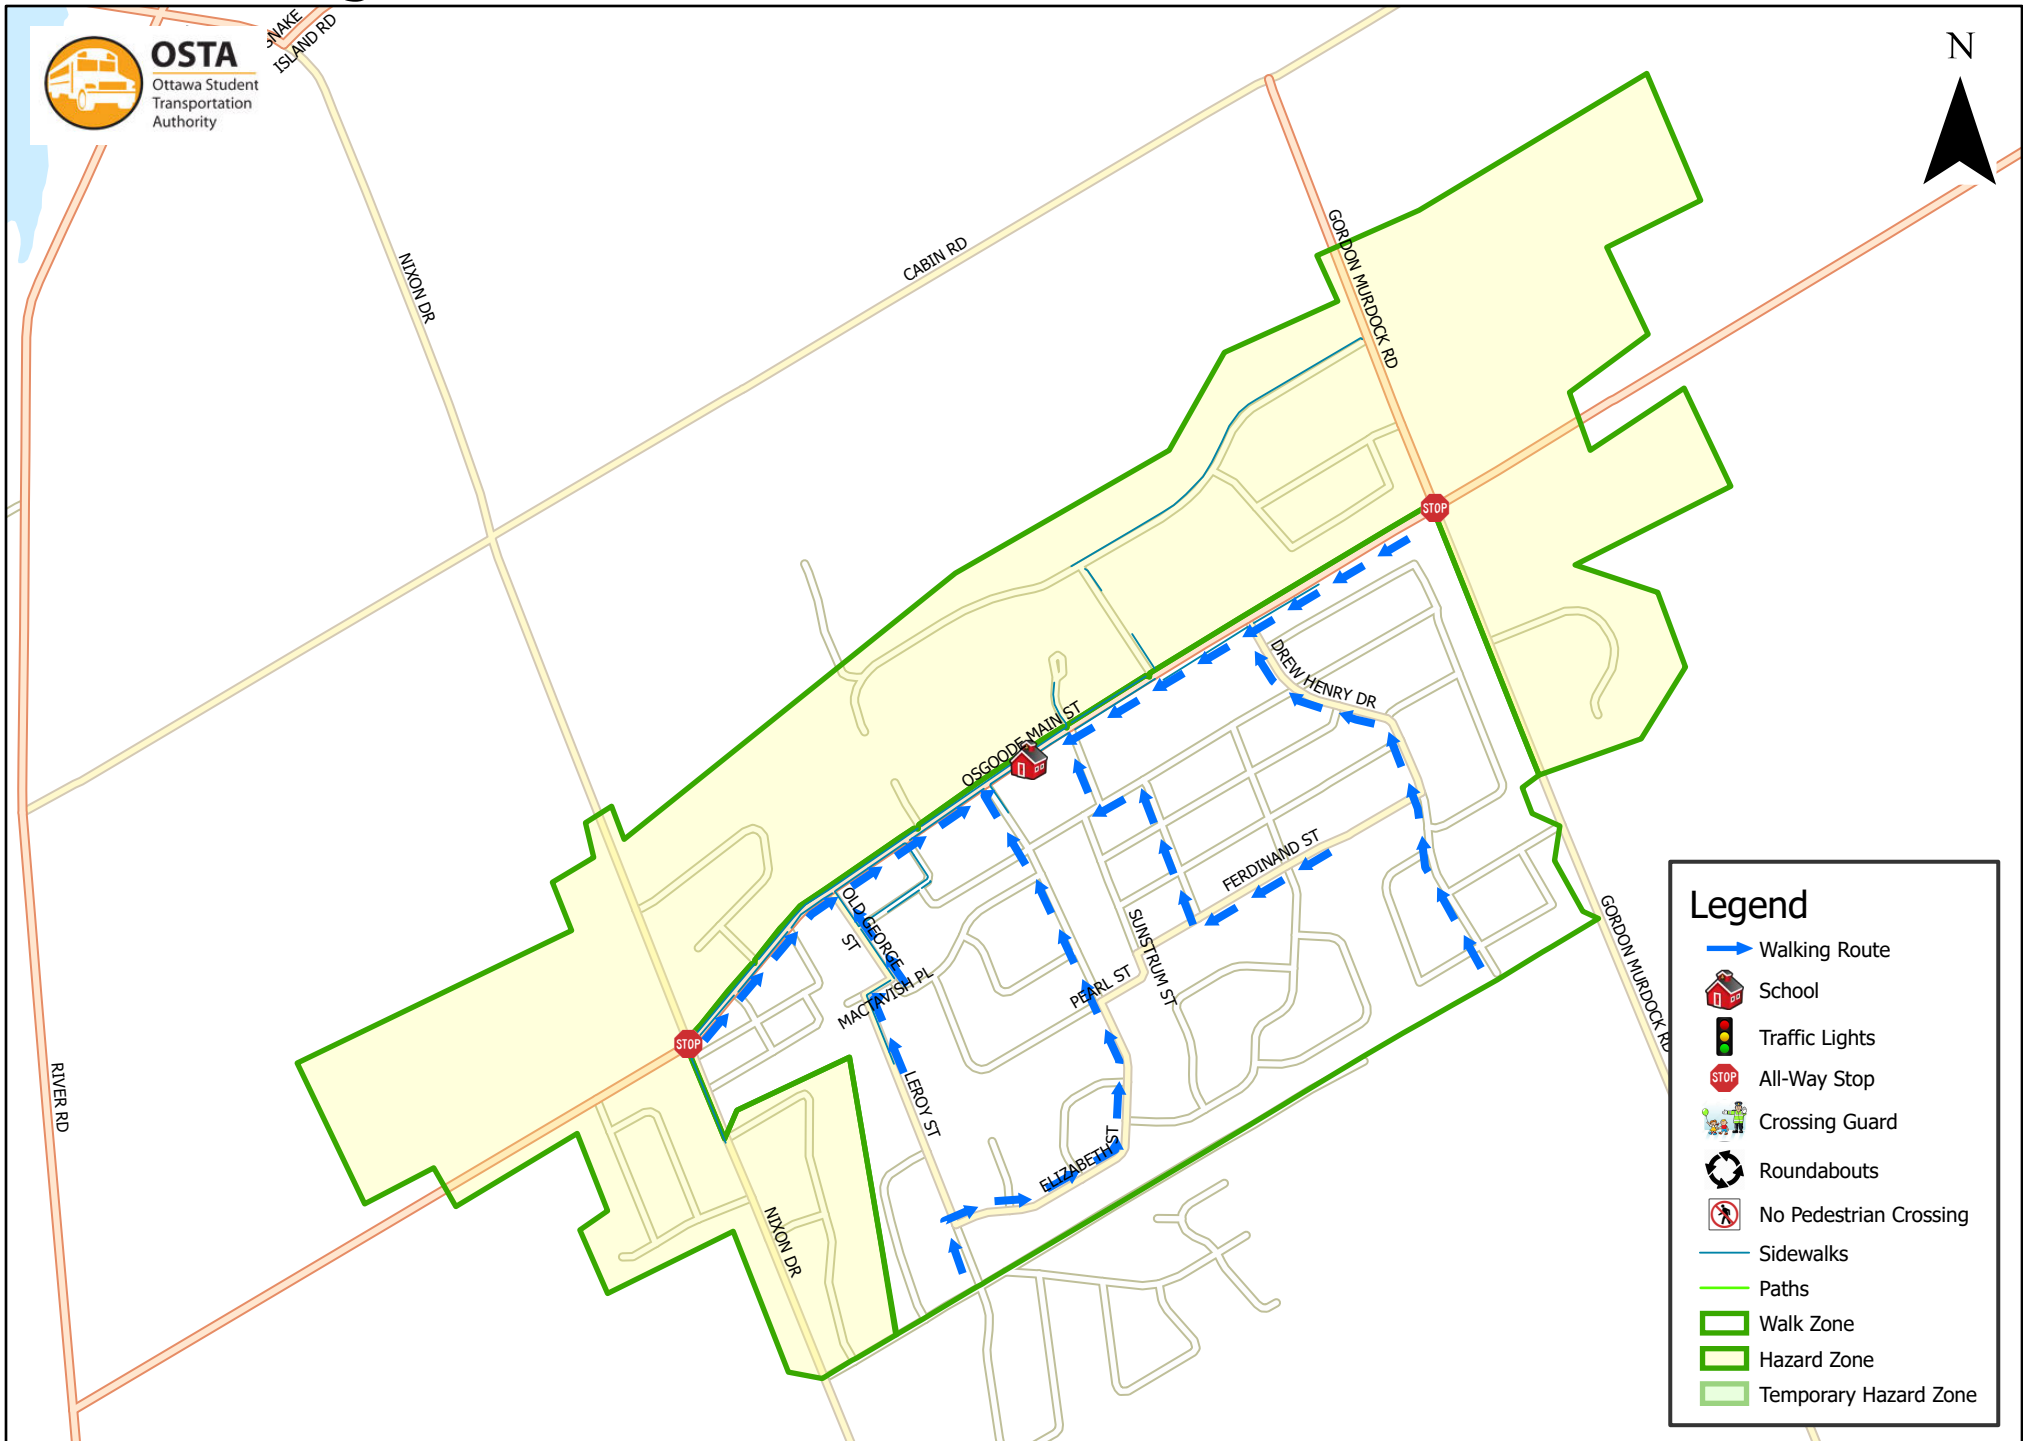

# Osgoode Public School 1.6 km Walk Zone Grades 1-6

This map is intended for information purposes only. Ottawa Student Transportation Authority assumes no responsibility for people using these routes.