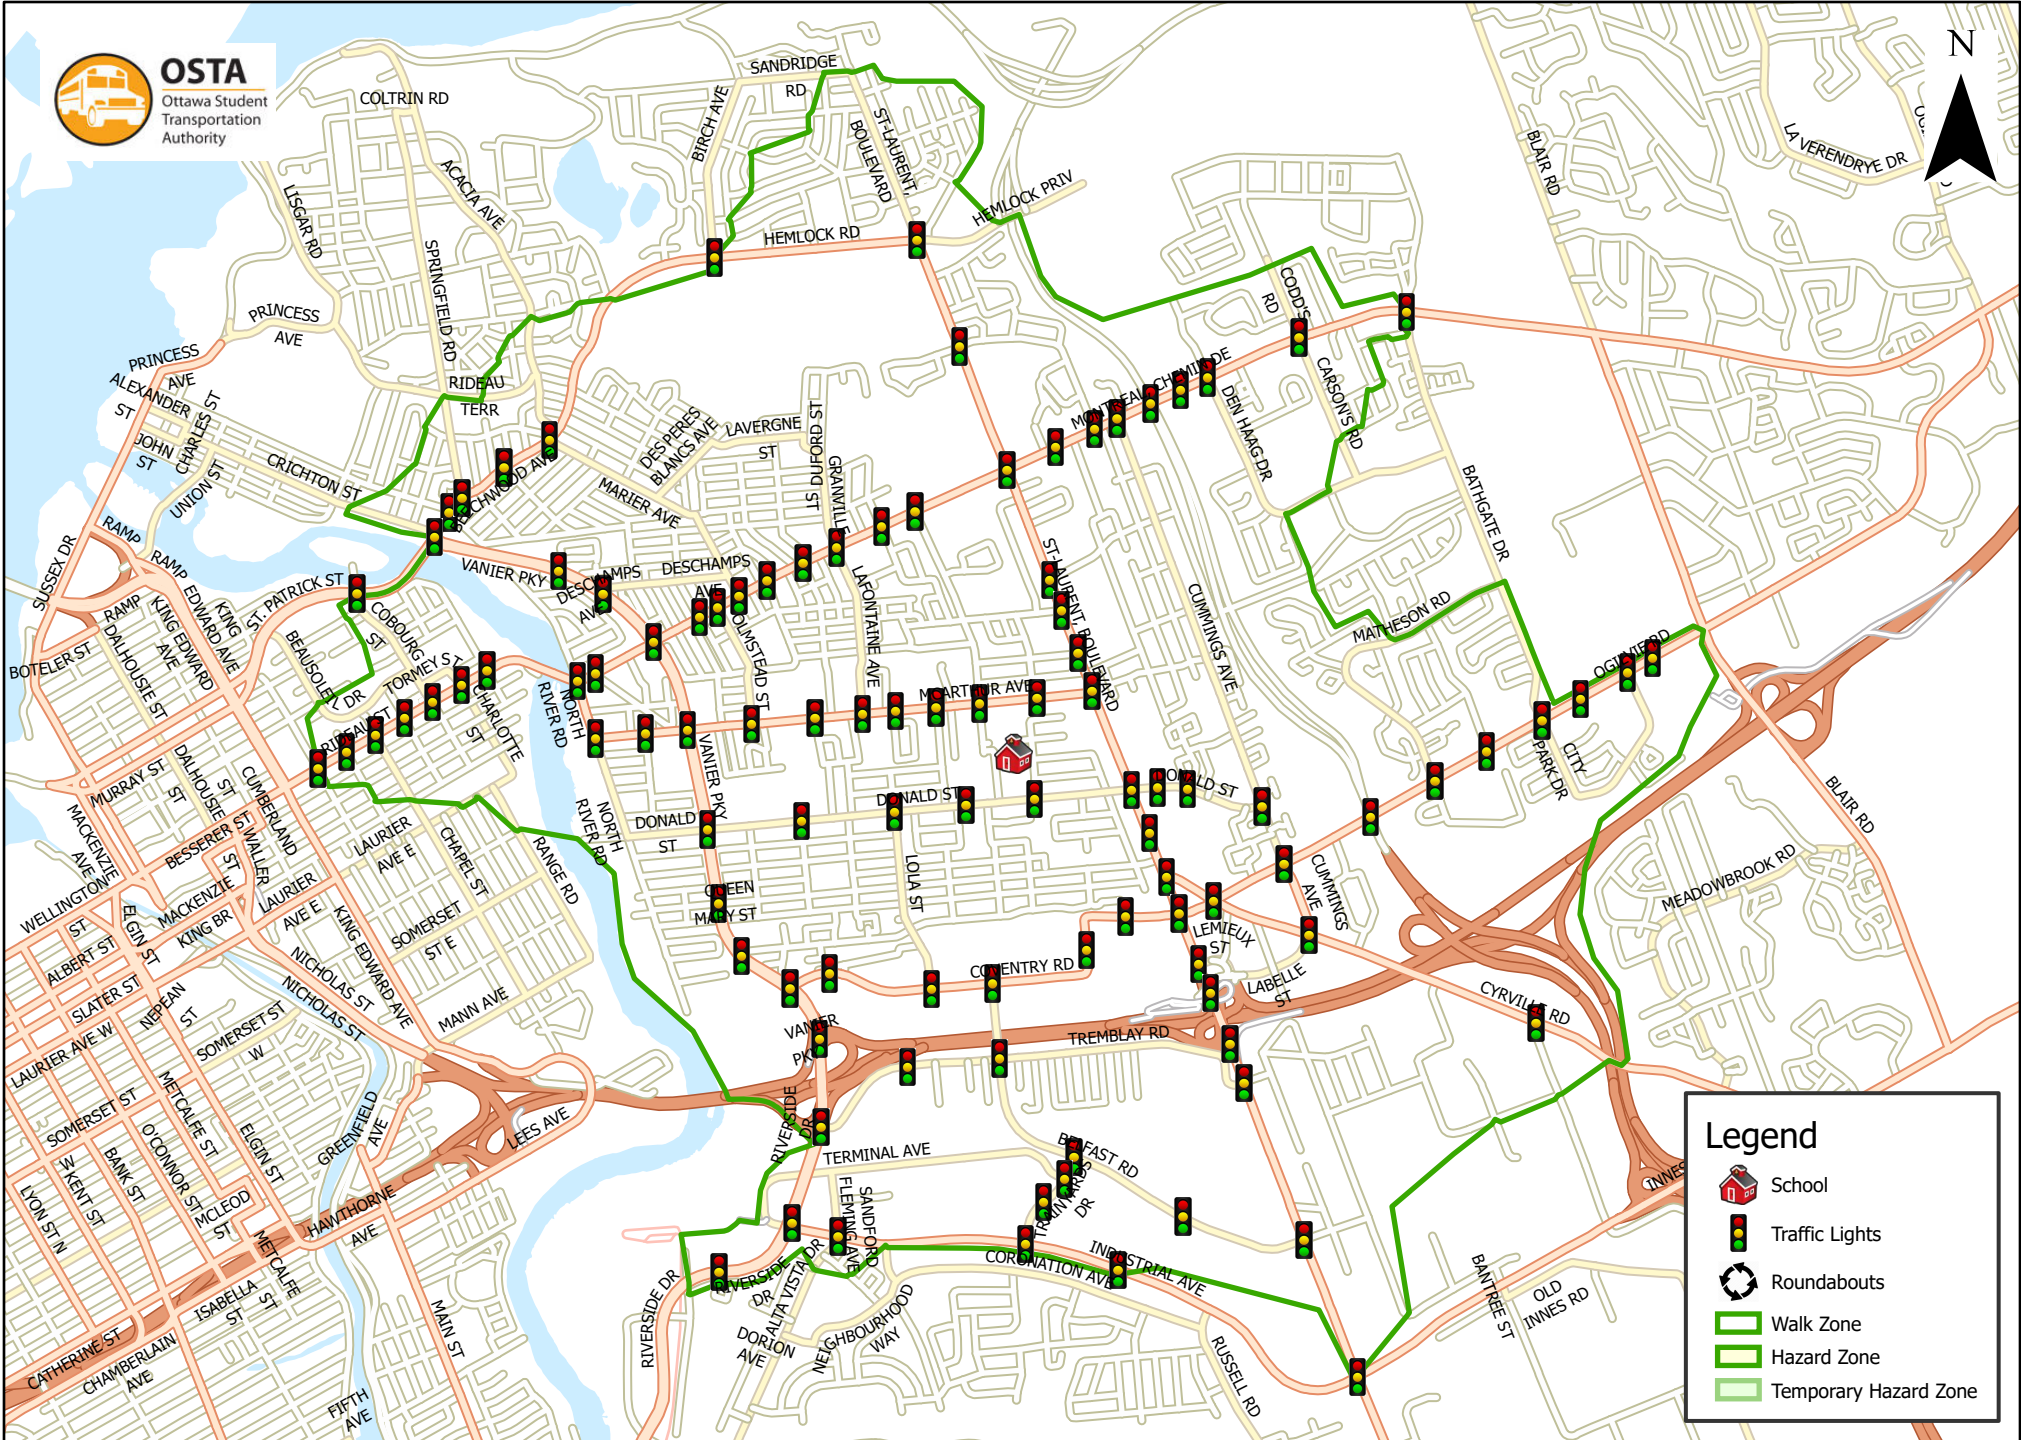

Ottawa Technical Secondary School 3.2 km Walk Zone Grades 9-12

This map is intended for information purposes only. Ottawa Student Transportation Authority assumes no responsibility for people using these routes.