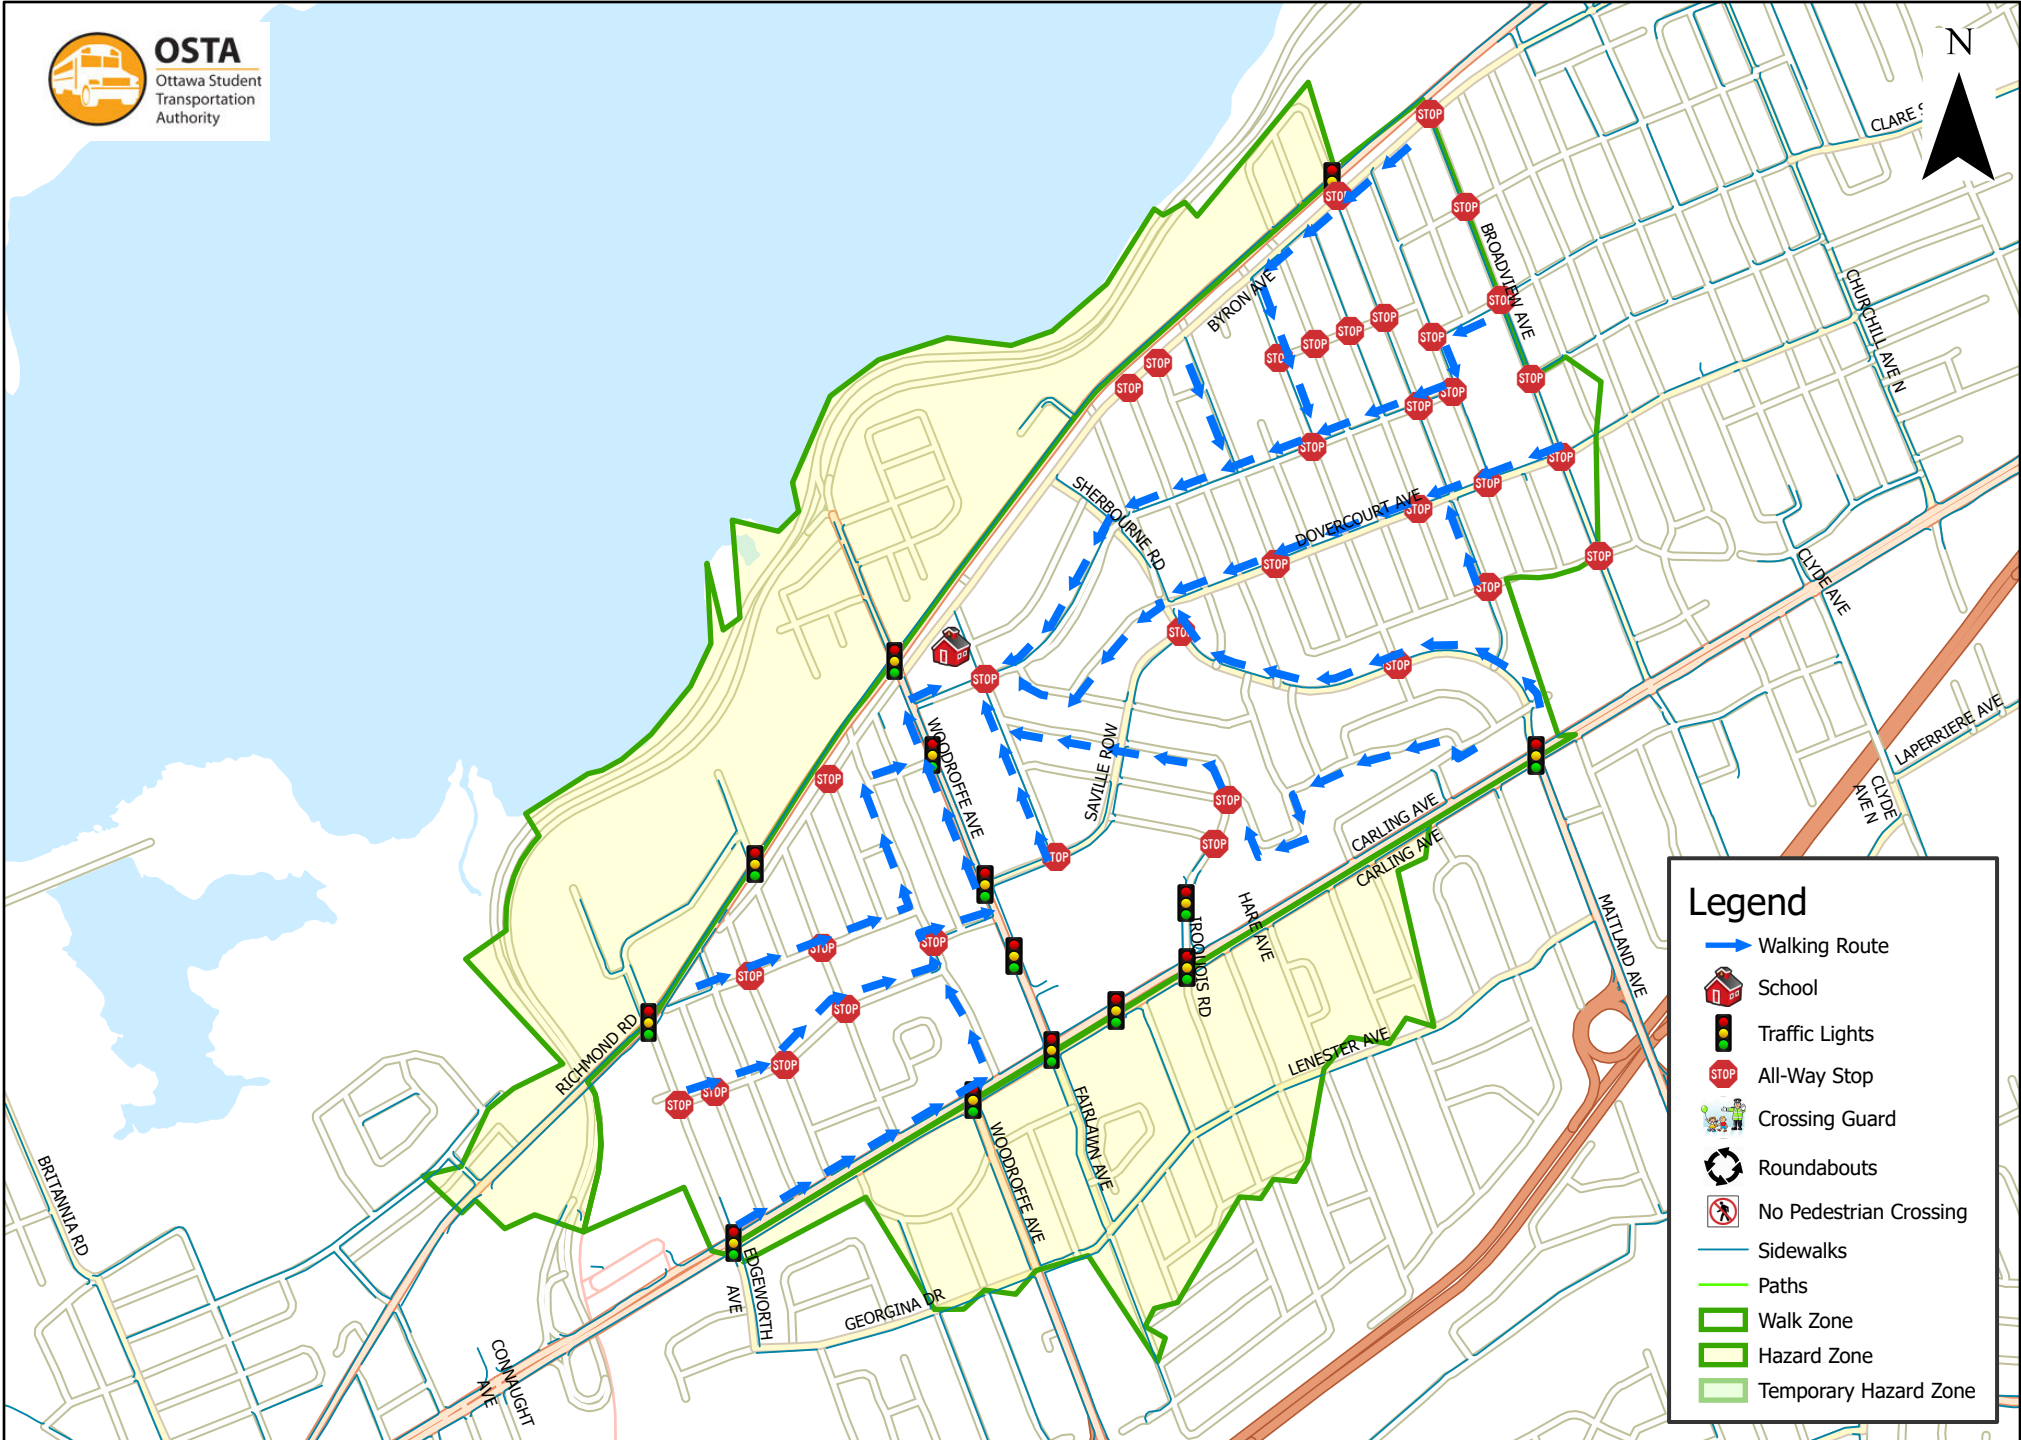

Our Lady of Fatima School 1.6 km Walk Zone Grades 1-6

Legend

- Walking Route
- School
- Traffic Lights
- All-Way Stop
- Crossing Guard
- Roundabouts
- No Pedestrian Crossing
- Sidewalks
- Paths
- Walk Zone
- Hazard Zone
- Temporary Hazard Zone

This map is intended for information purposes only. Ottawa Student Transportation Authority assumes no responsibility for people using these routes.