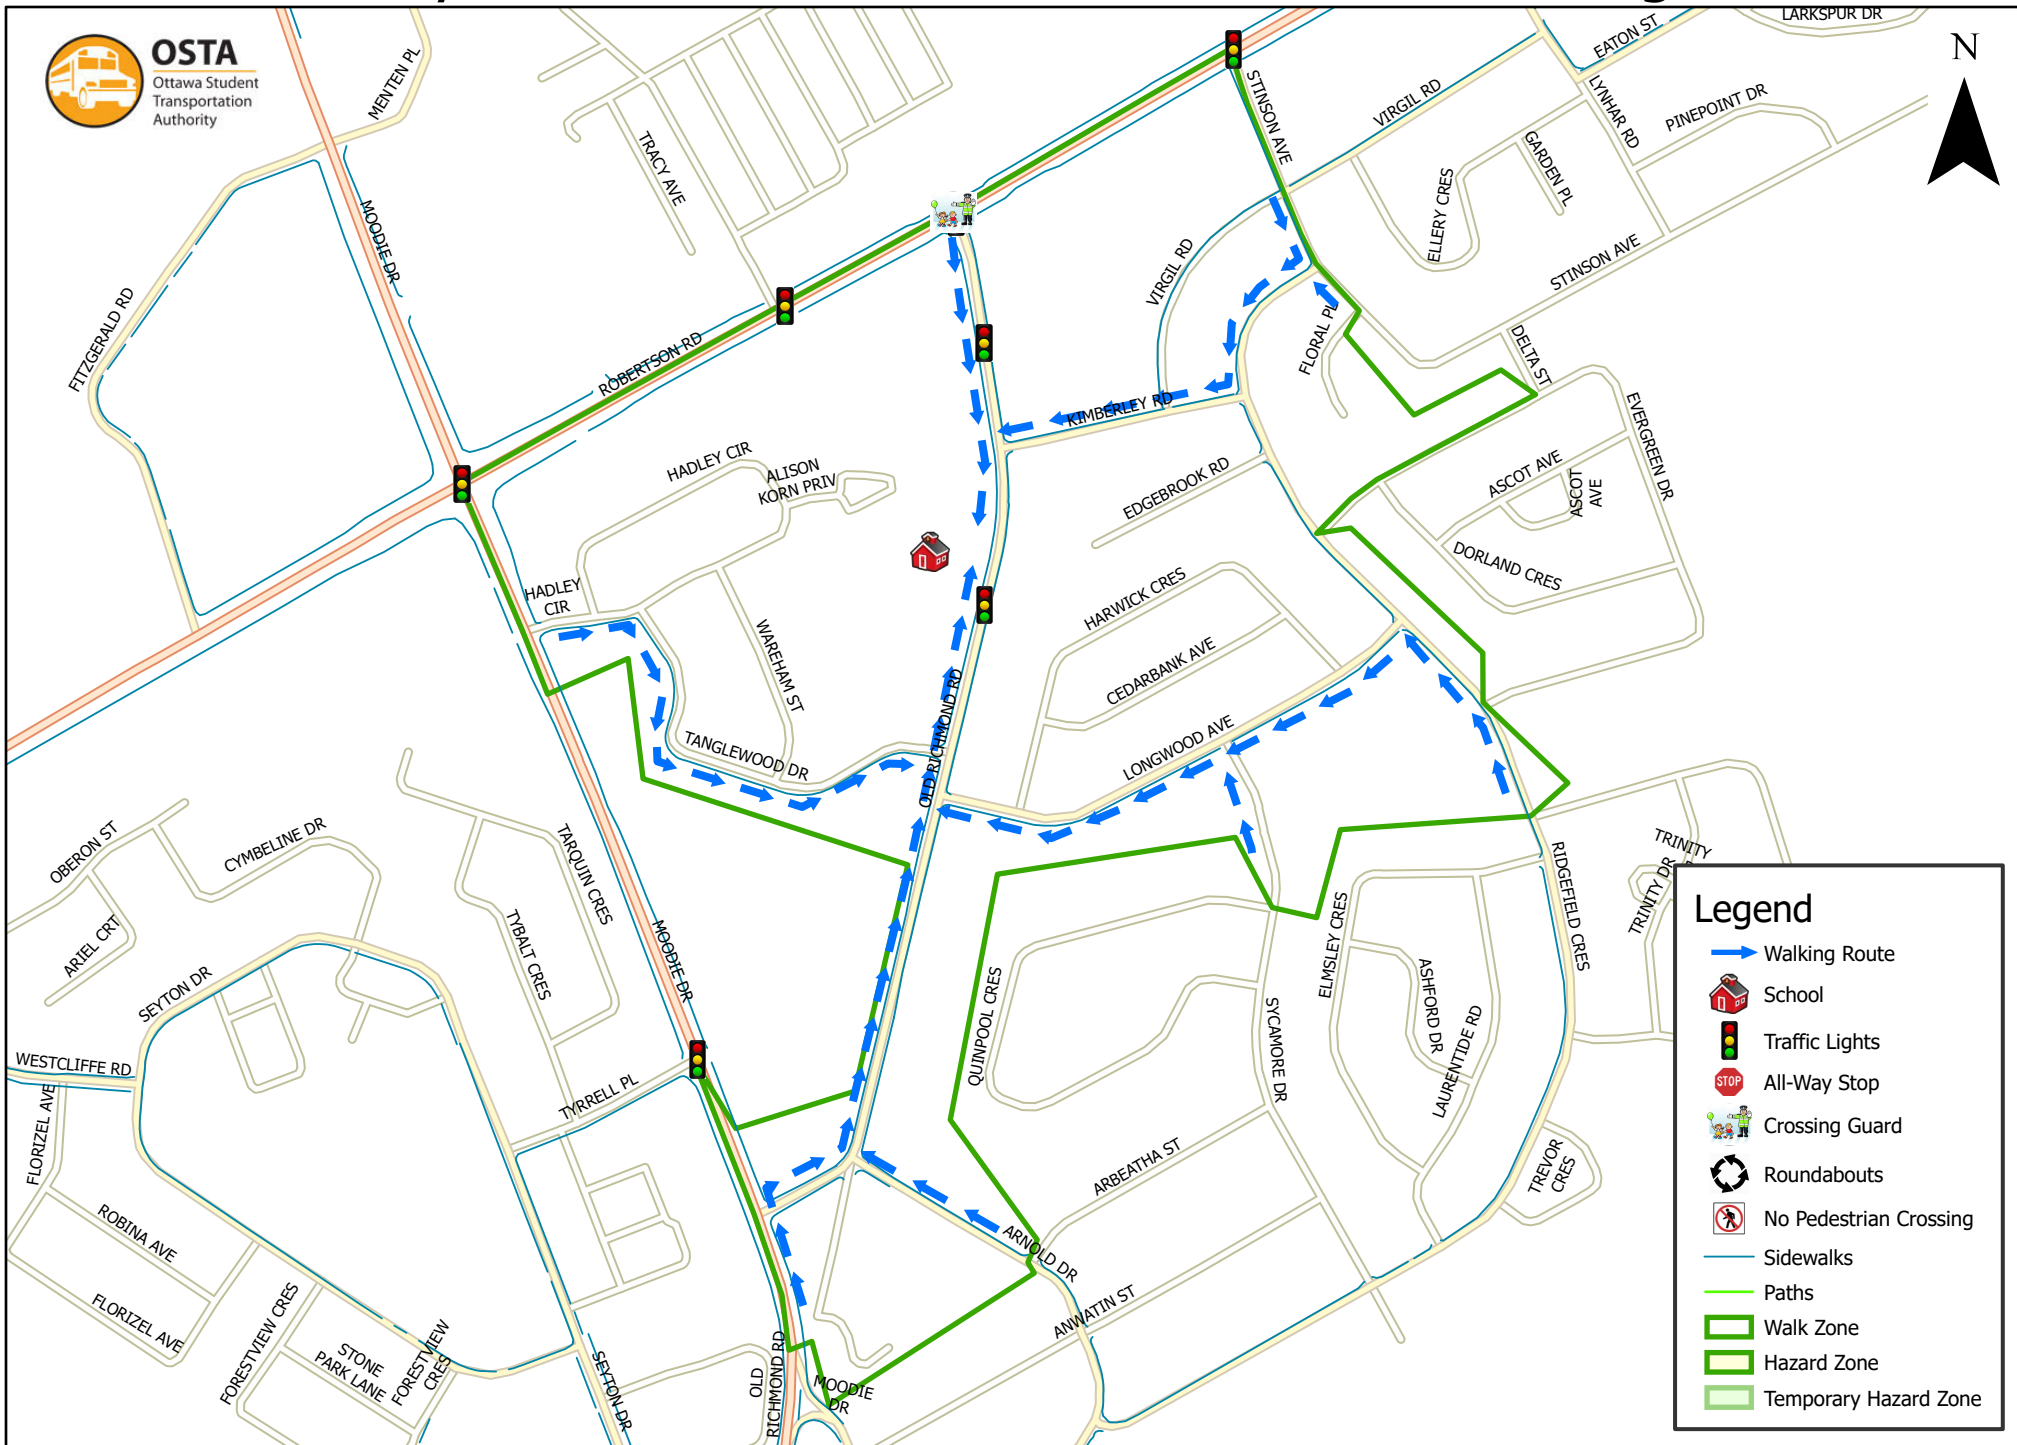

Our Lady of Peace School 800 m Walk Zone Kindergarten

Legend

- Walking Route
- School
- Traffic Lights
- All-Way Stop
- Crossing Guard
- Roundabouts
- No Pedestrian Crossing
- Sidewalks
- Paths
- Walk Zone
- Hazard Zone
- Temporary Hazard Zone

This map is intended for information purposes only. Ottawa Student Transportation Authority assumes no responsibility for people using these routes.