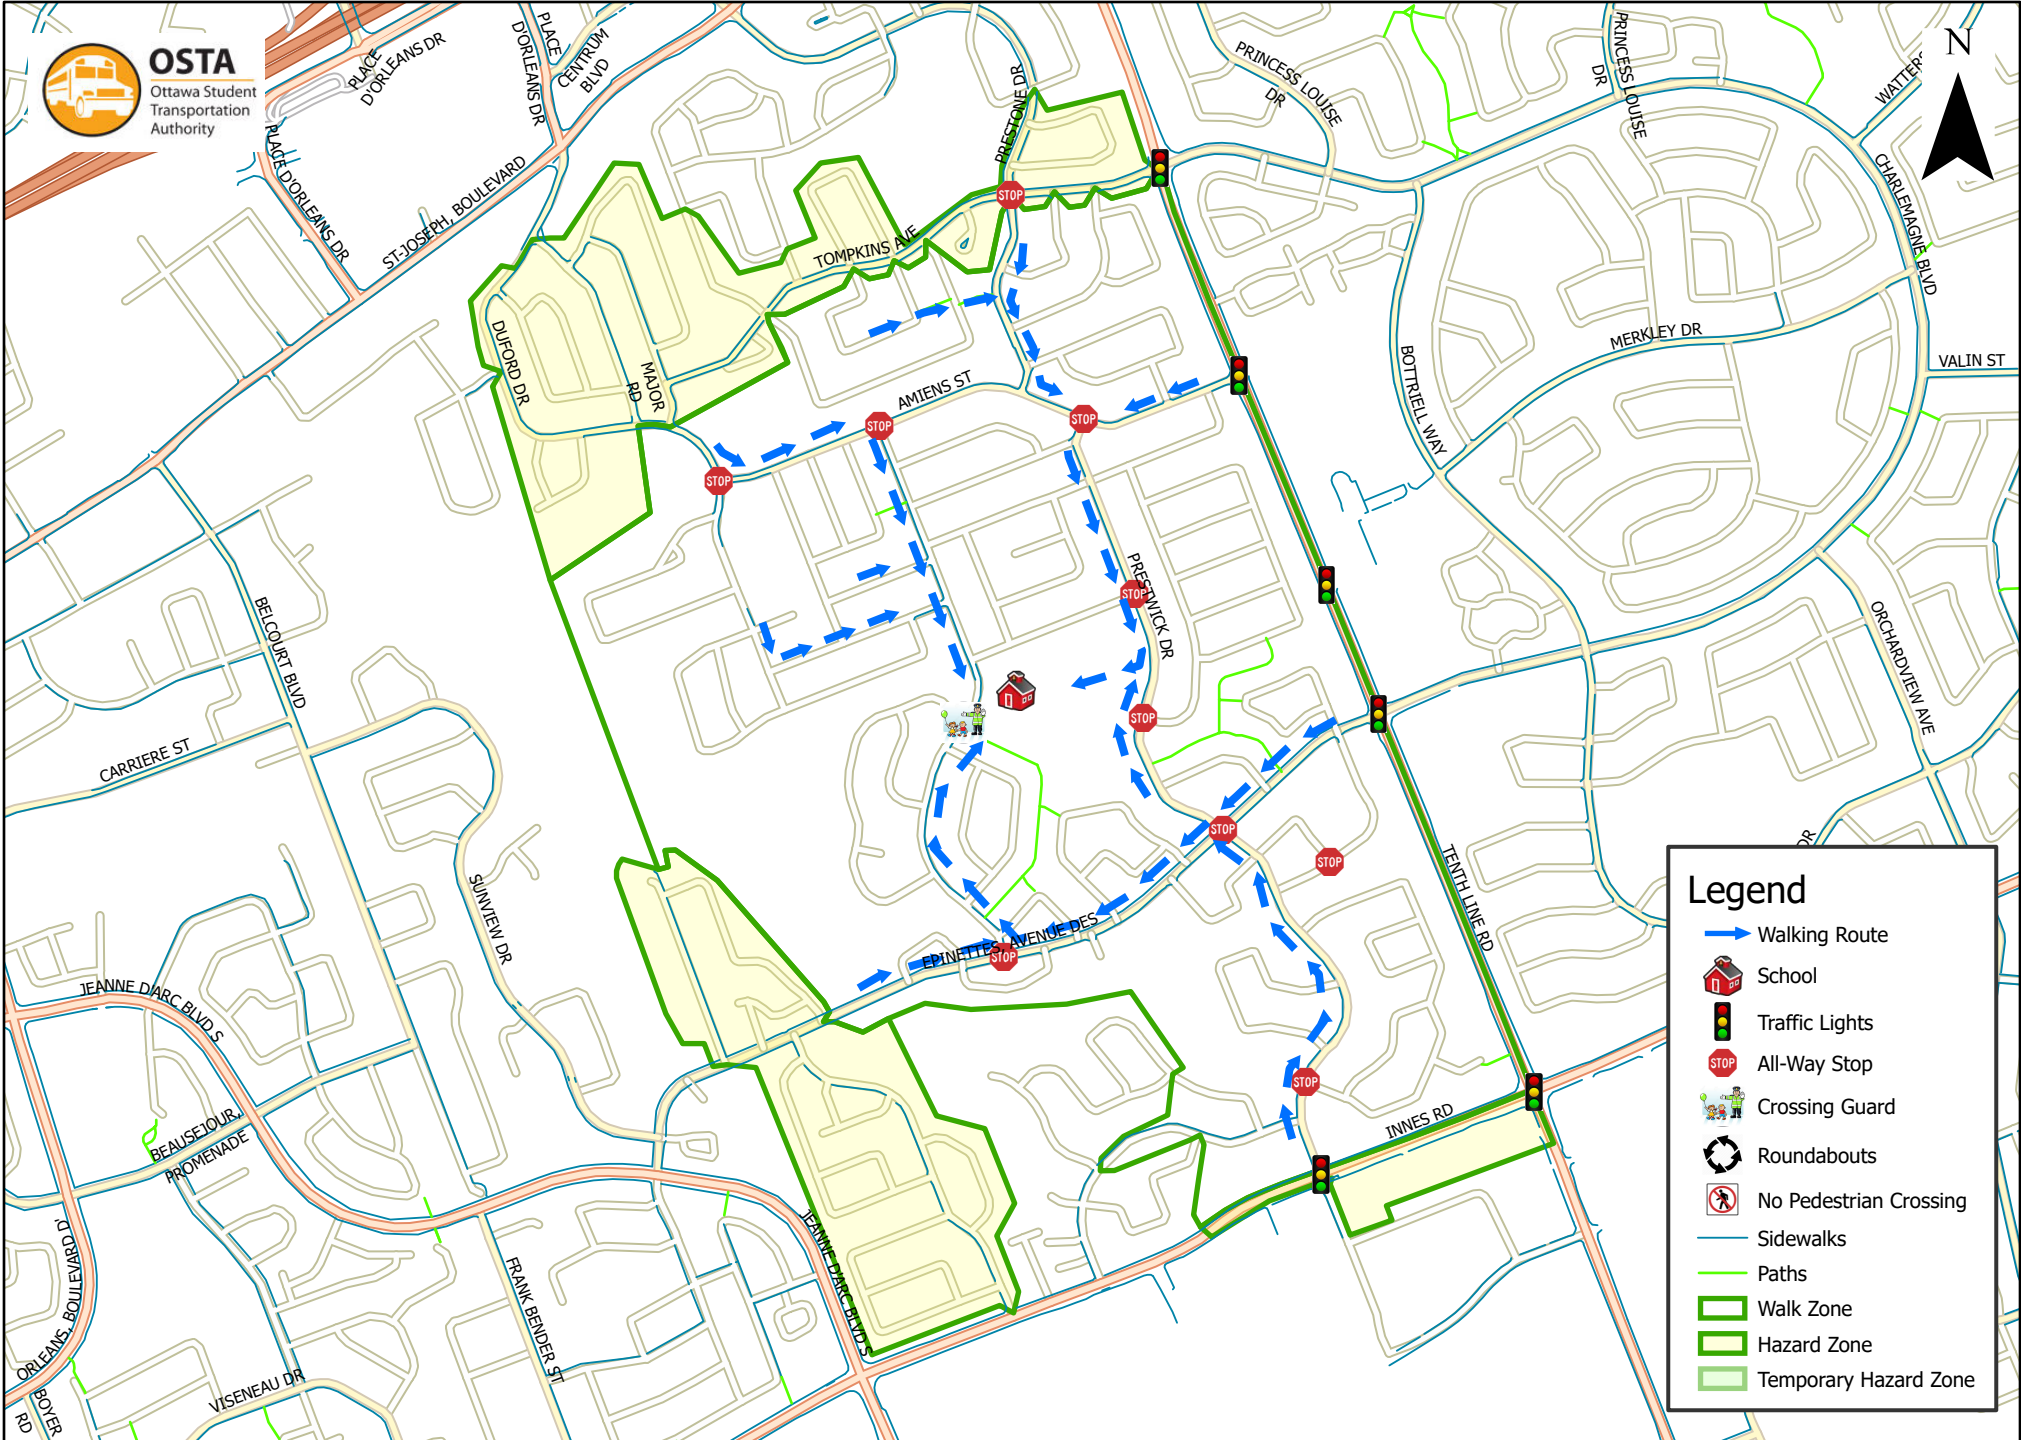

Our Lady of Wisdom School 1.6 km Walk Zone Grades 1-6

This map is intended for information purposes only. Ottawa Student Transportation Authority assumes no responsibility for people using these routes.