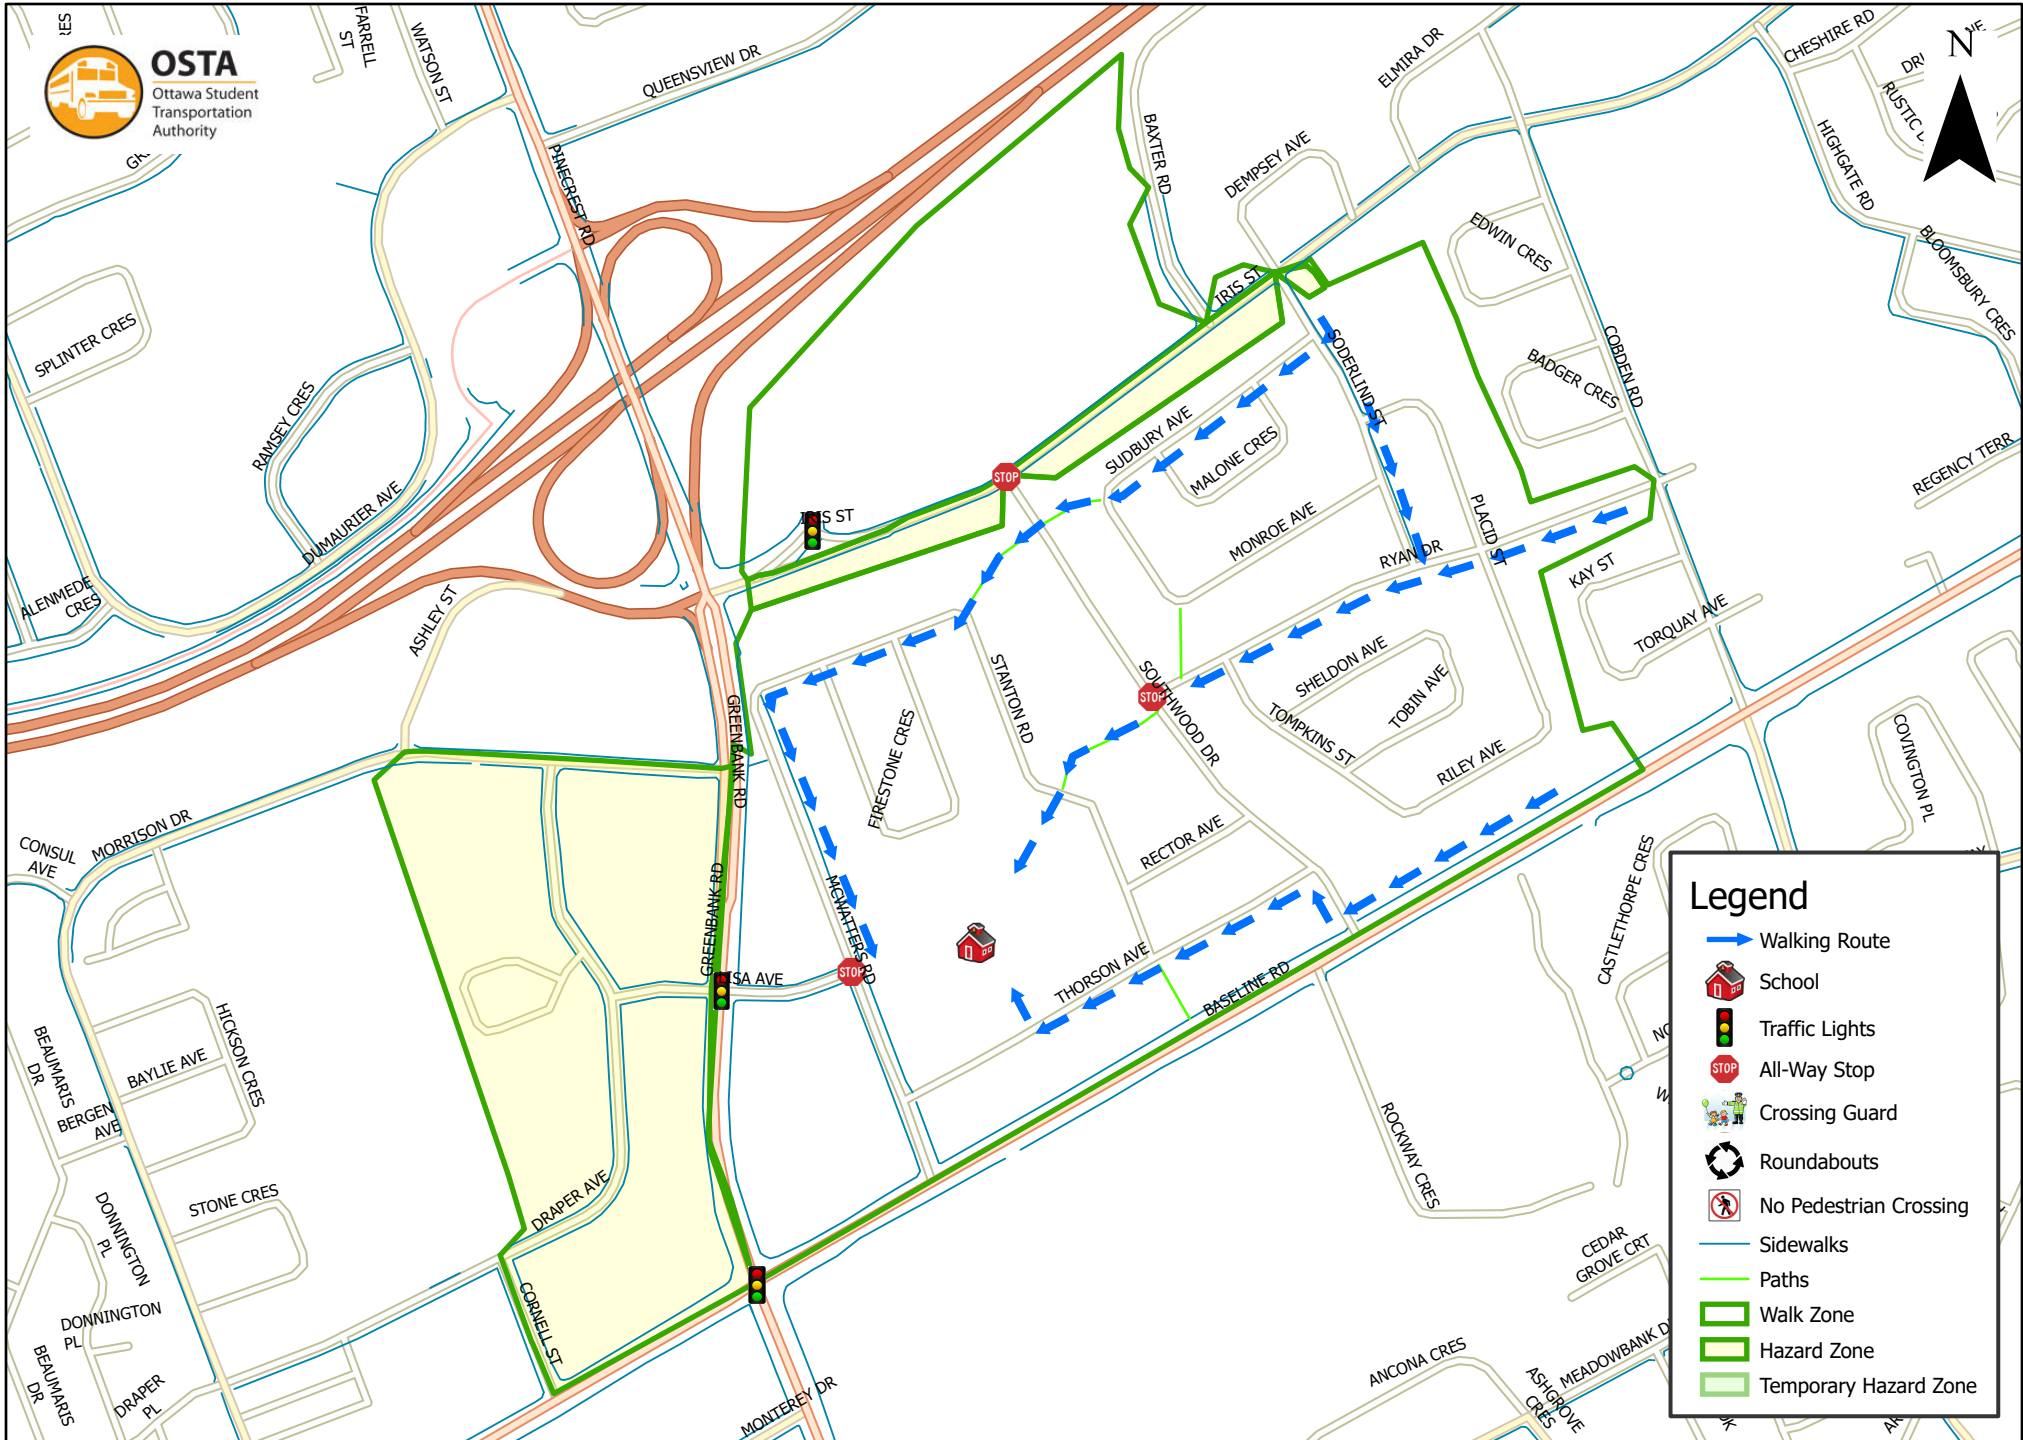

Pinecrest Public School 800 m Walk Zone Kindergarten

Legend

- Walking Route
- School
- Traffic Lights
- All-Way Stop
- Crossing Guard
- Roundabouts
- No Pedestrian Crossing
- Sidewalks
- Paths
- Walk Zone
- Hazard Zone
- Temporary Hazard Zone

This map is intended for information purposes only. Ottawa Student Transportation Authority assumes no responsibility for people using these routes.