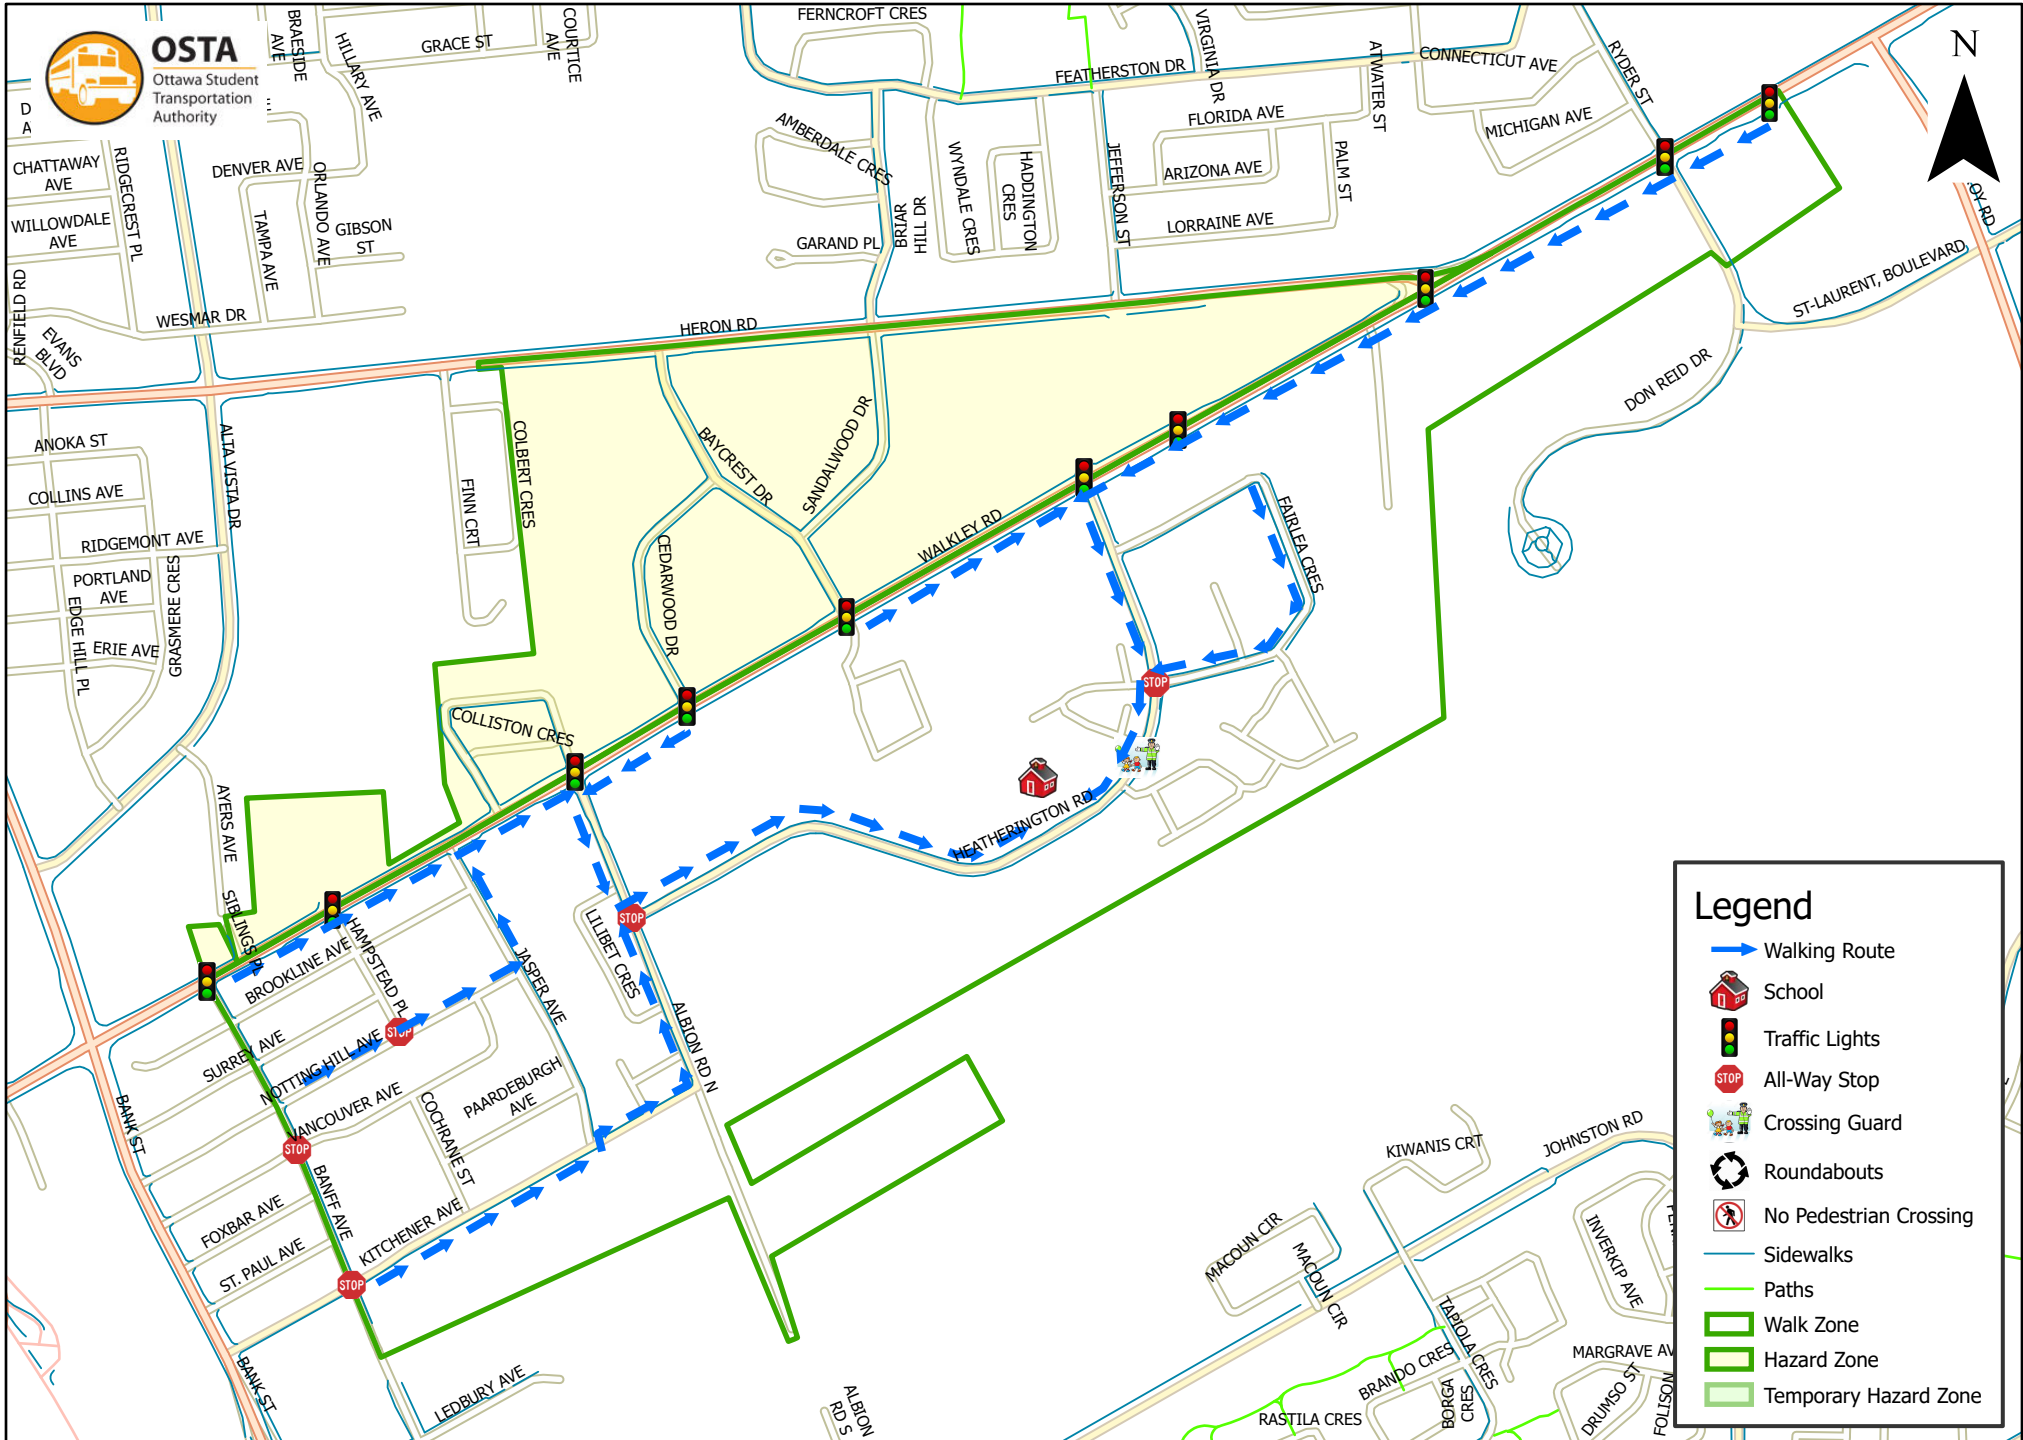

# Prince of Peace School 1.6 km Walk Zone Grades 1-3

This map is intended for information purposes only. Ottawa Student Transportation Authority assumes no responsibility for people using these routes.