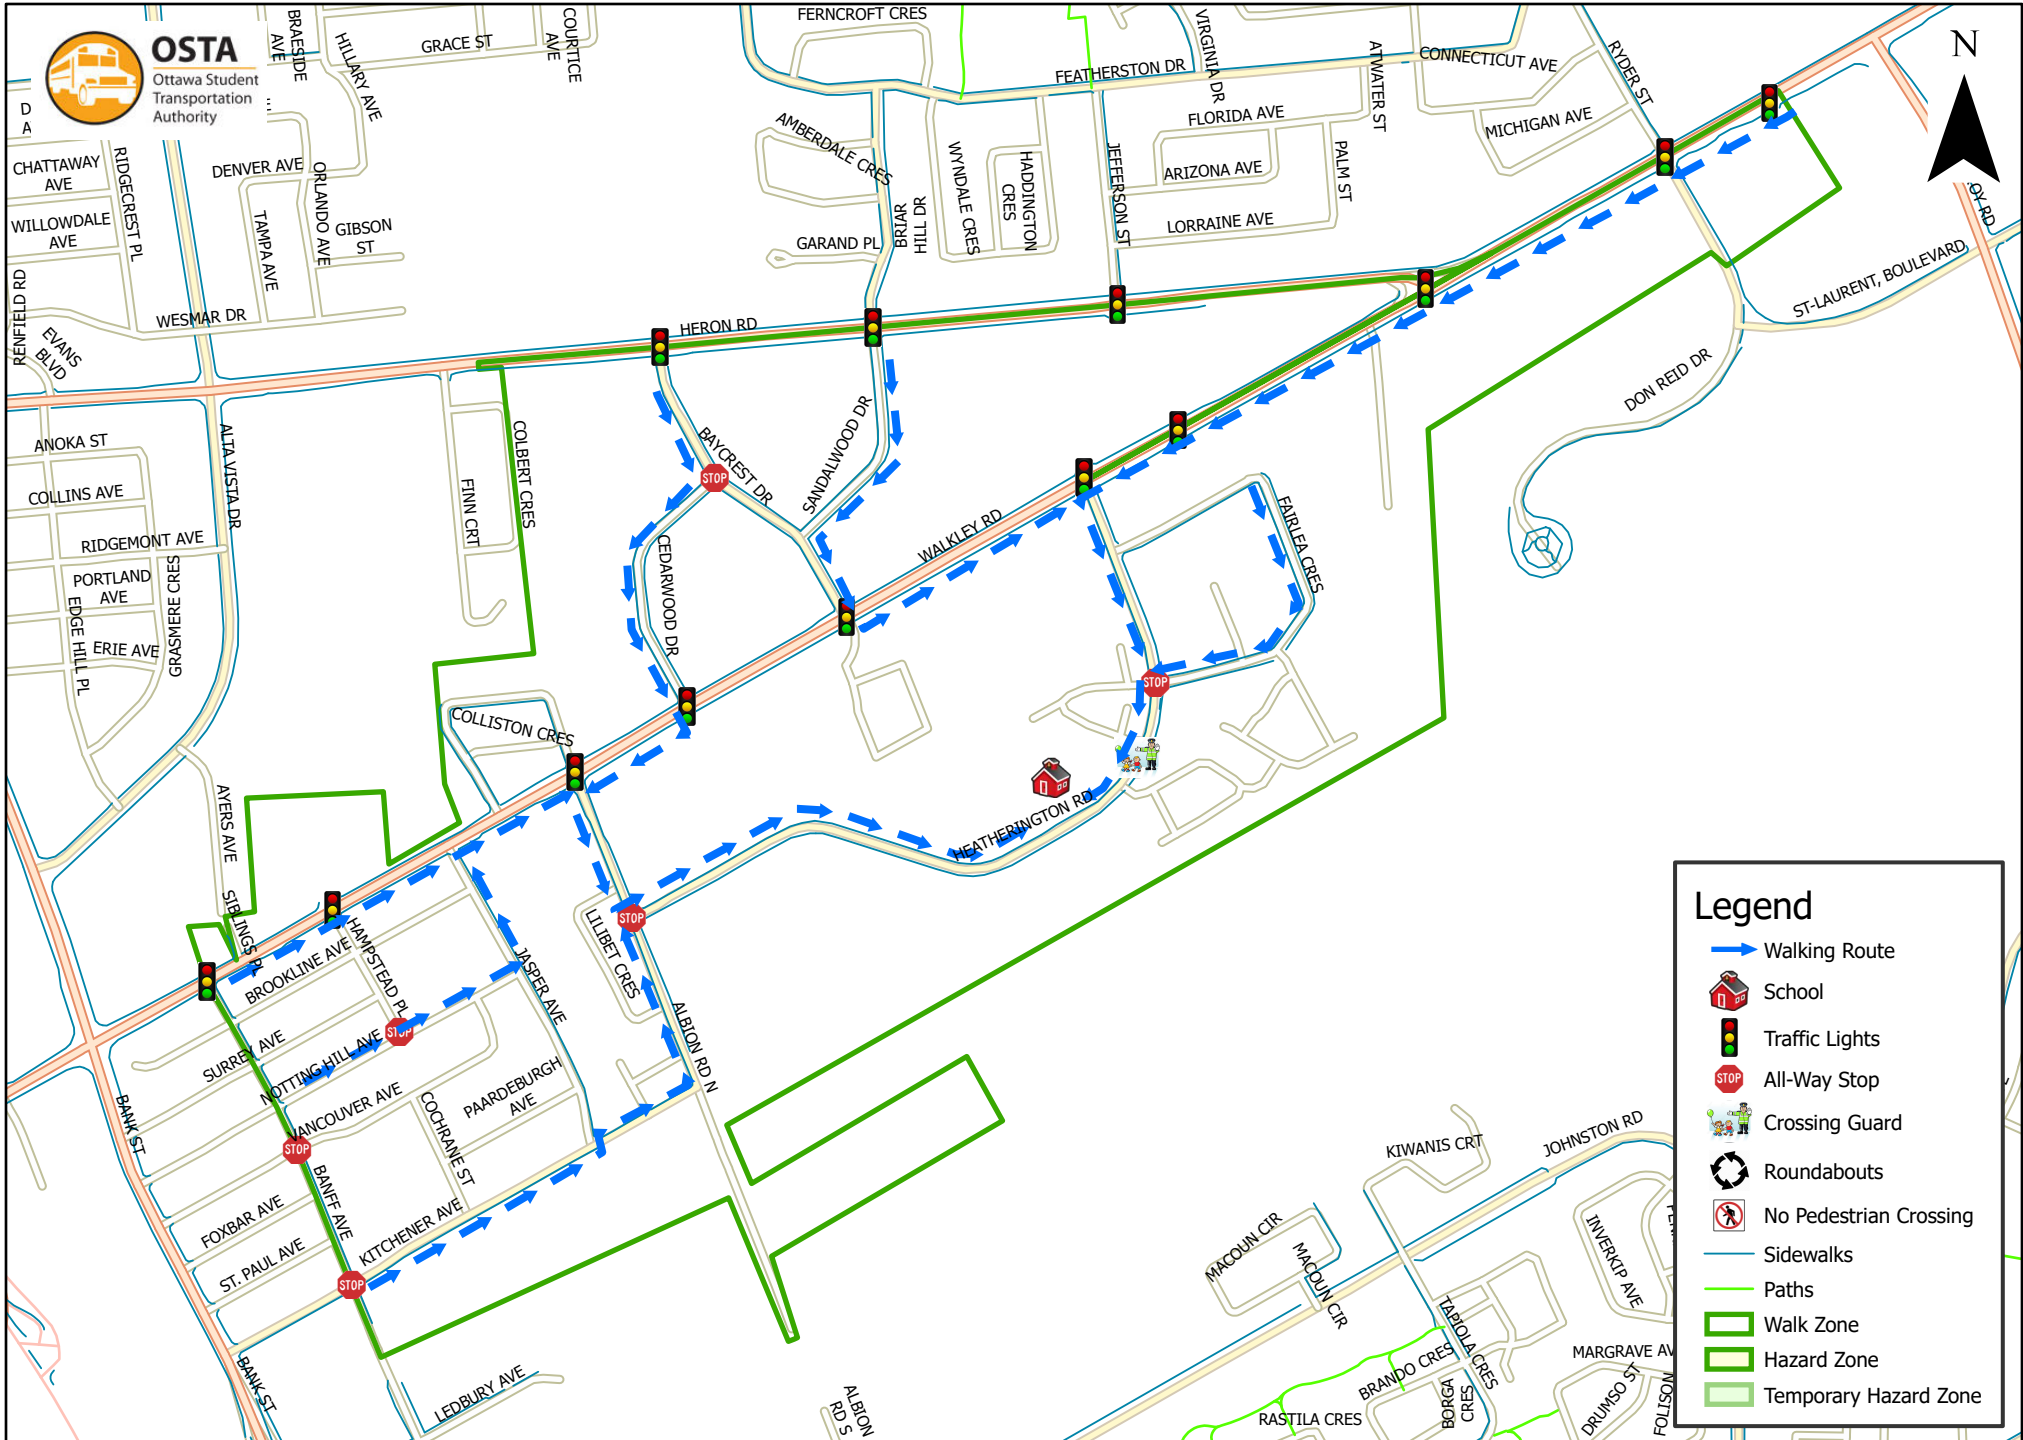

Prince of Peace School 1.6 km Walk Zone Grades 4-6

This map is intended for information purposes only. Ottawa Student Transportation Authority assumes no responsibility for people using these routes.