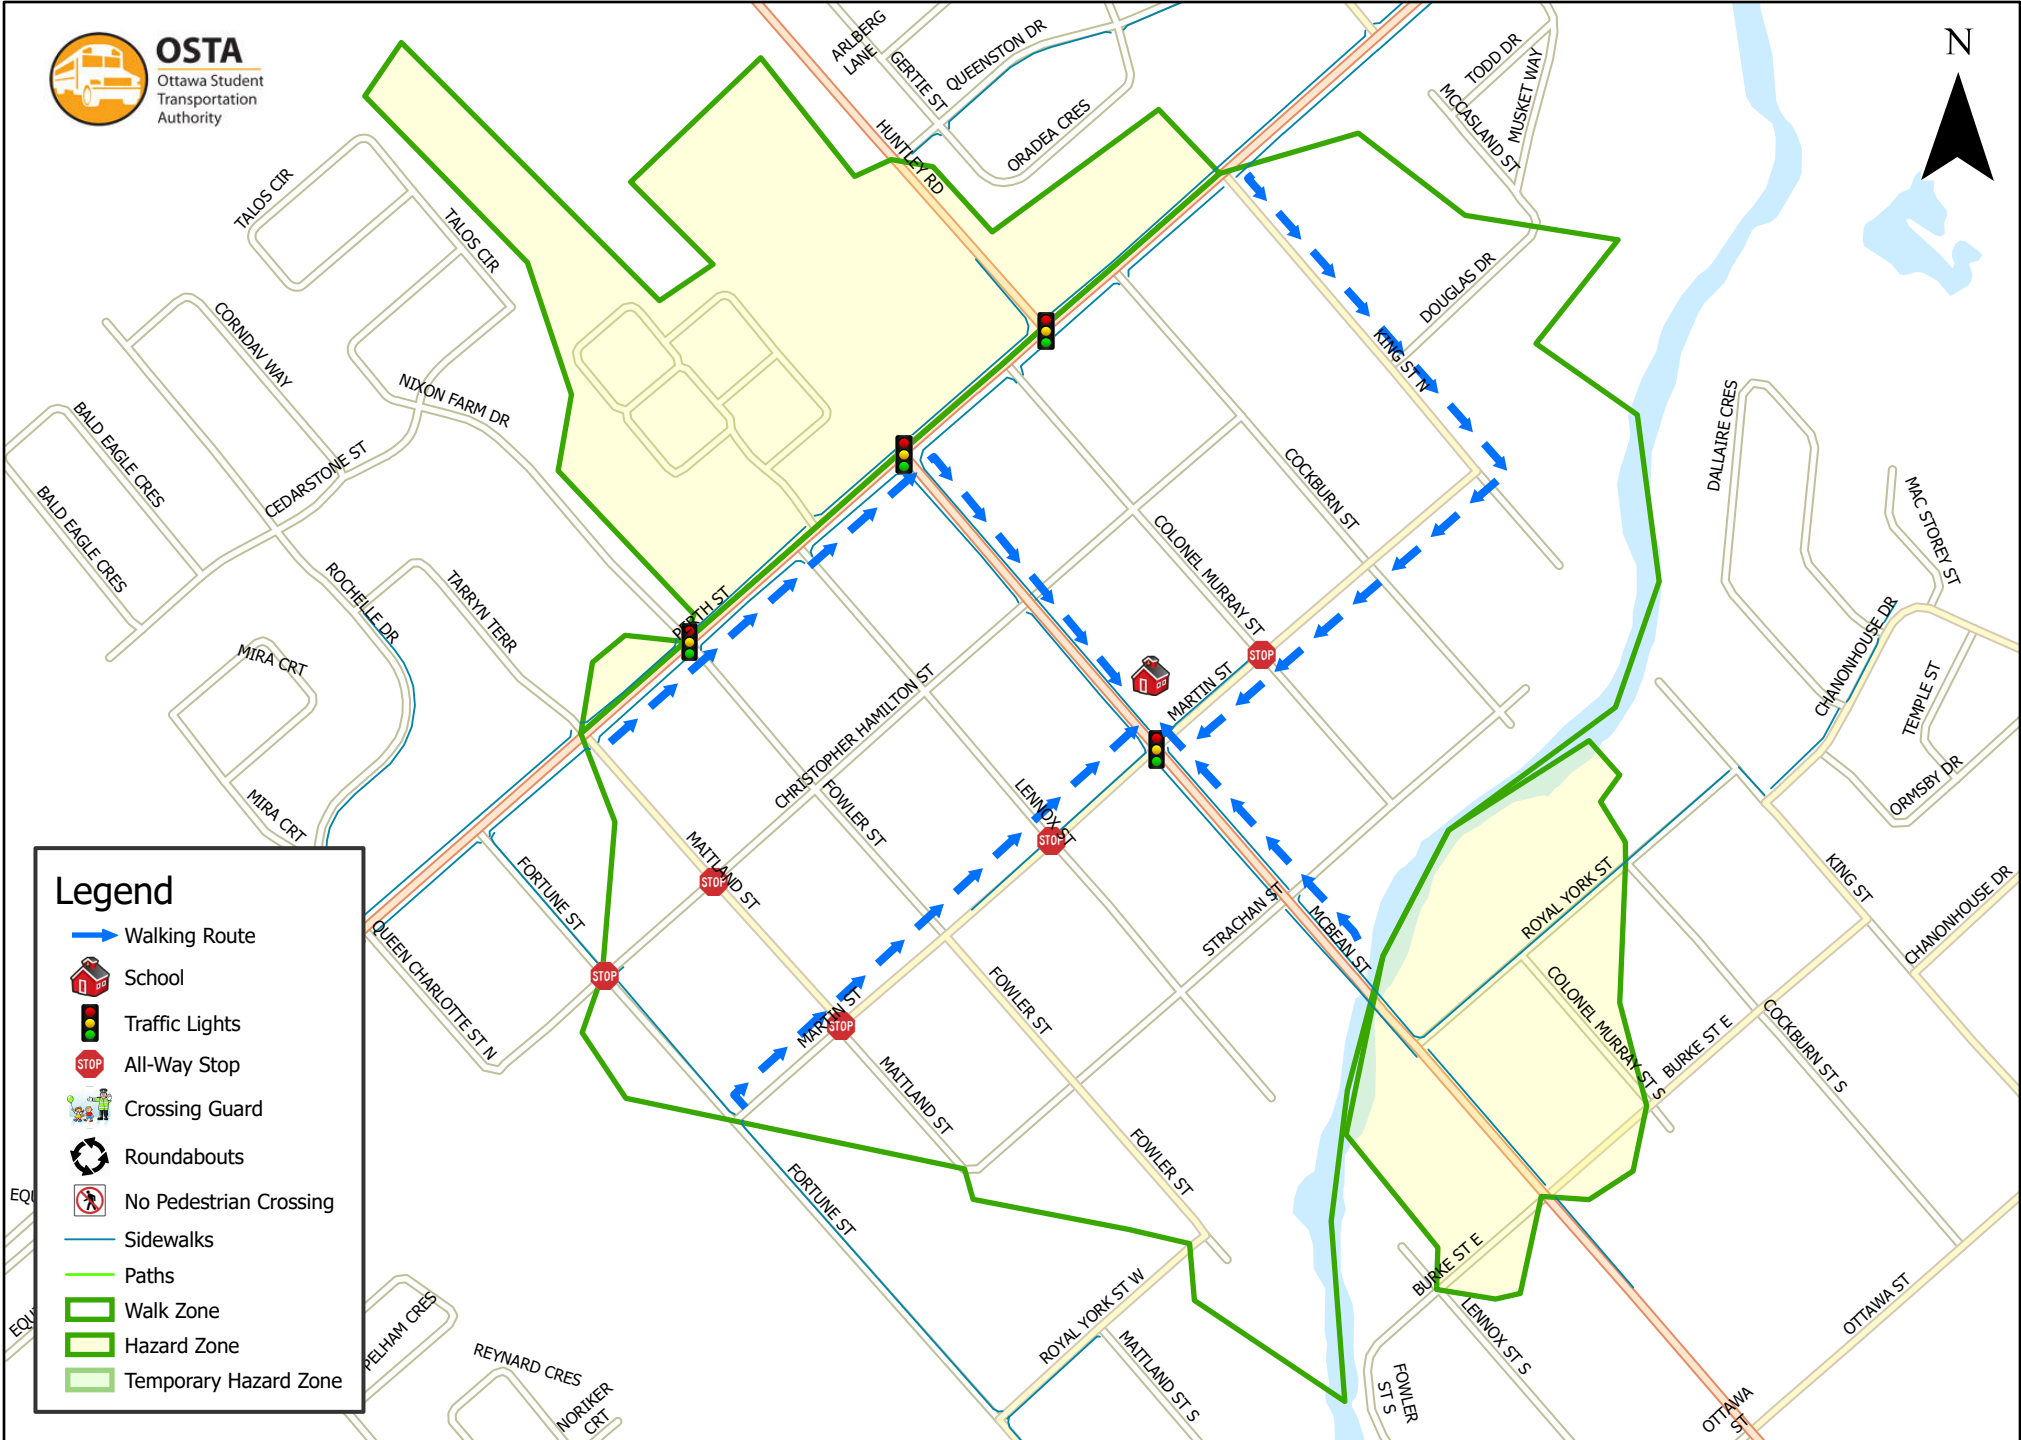

# Richmond Public School 800 m Walk Zone Kindergarten

**Legend**

- Walking Route
- School
- Traffic Lights
- All-Way Stop
- Crossing Guard
- Roundabouts
- No Pedestrian Crossing
- Sidewalks
- Paths
- Walk Zone
- Hazard Zone
- Temporary Hazard Zone

This map is intended for information purposes only. Ottawa Student Transportation Authority assumes no responsibility for people using these routes.