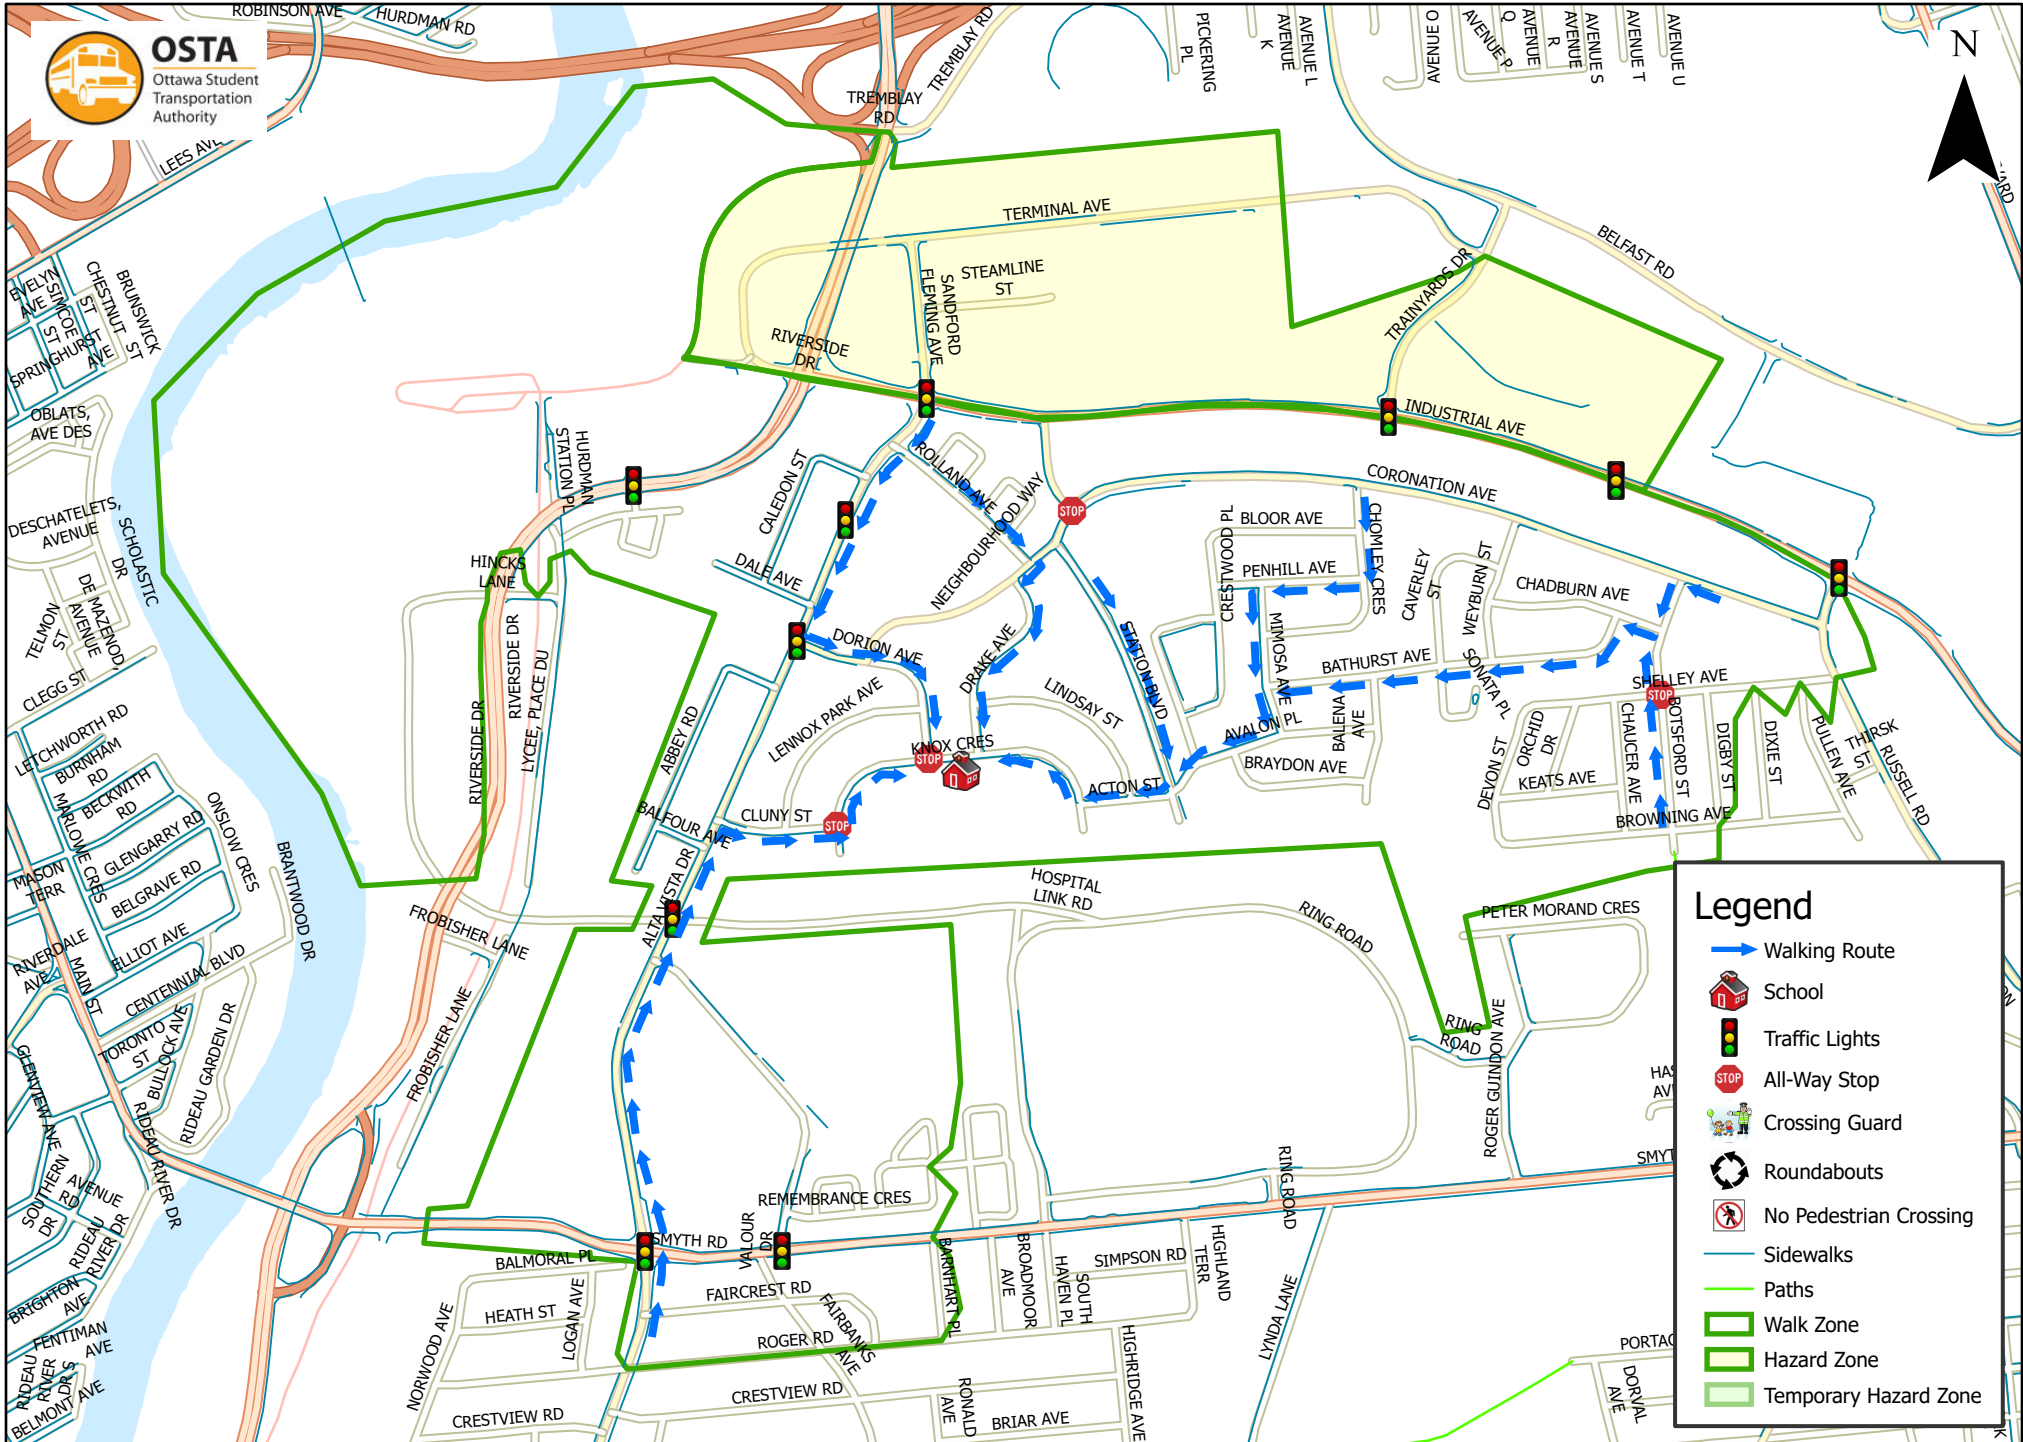

Riverview Alternative School 1.6 km Walk Zone Grades 4-6

This map is intended for information purposes only. Ottawa Student Transportation Authority assumes no responsibility for people using these routes.