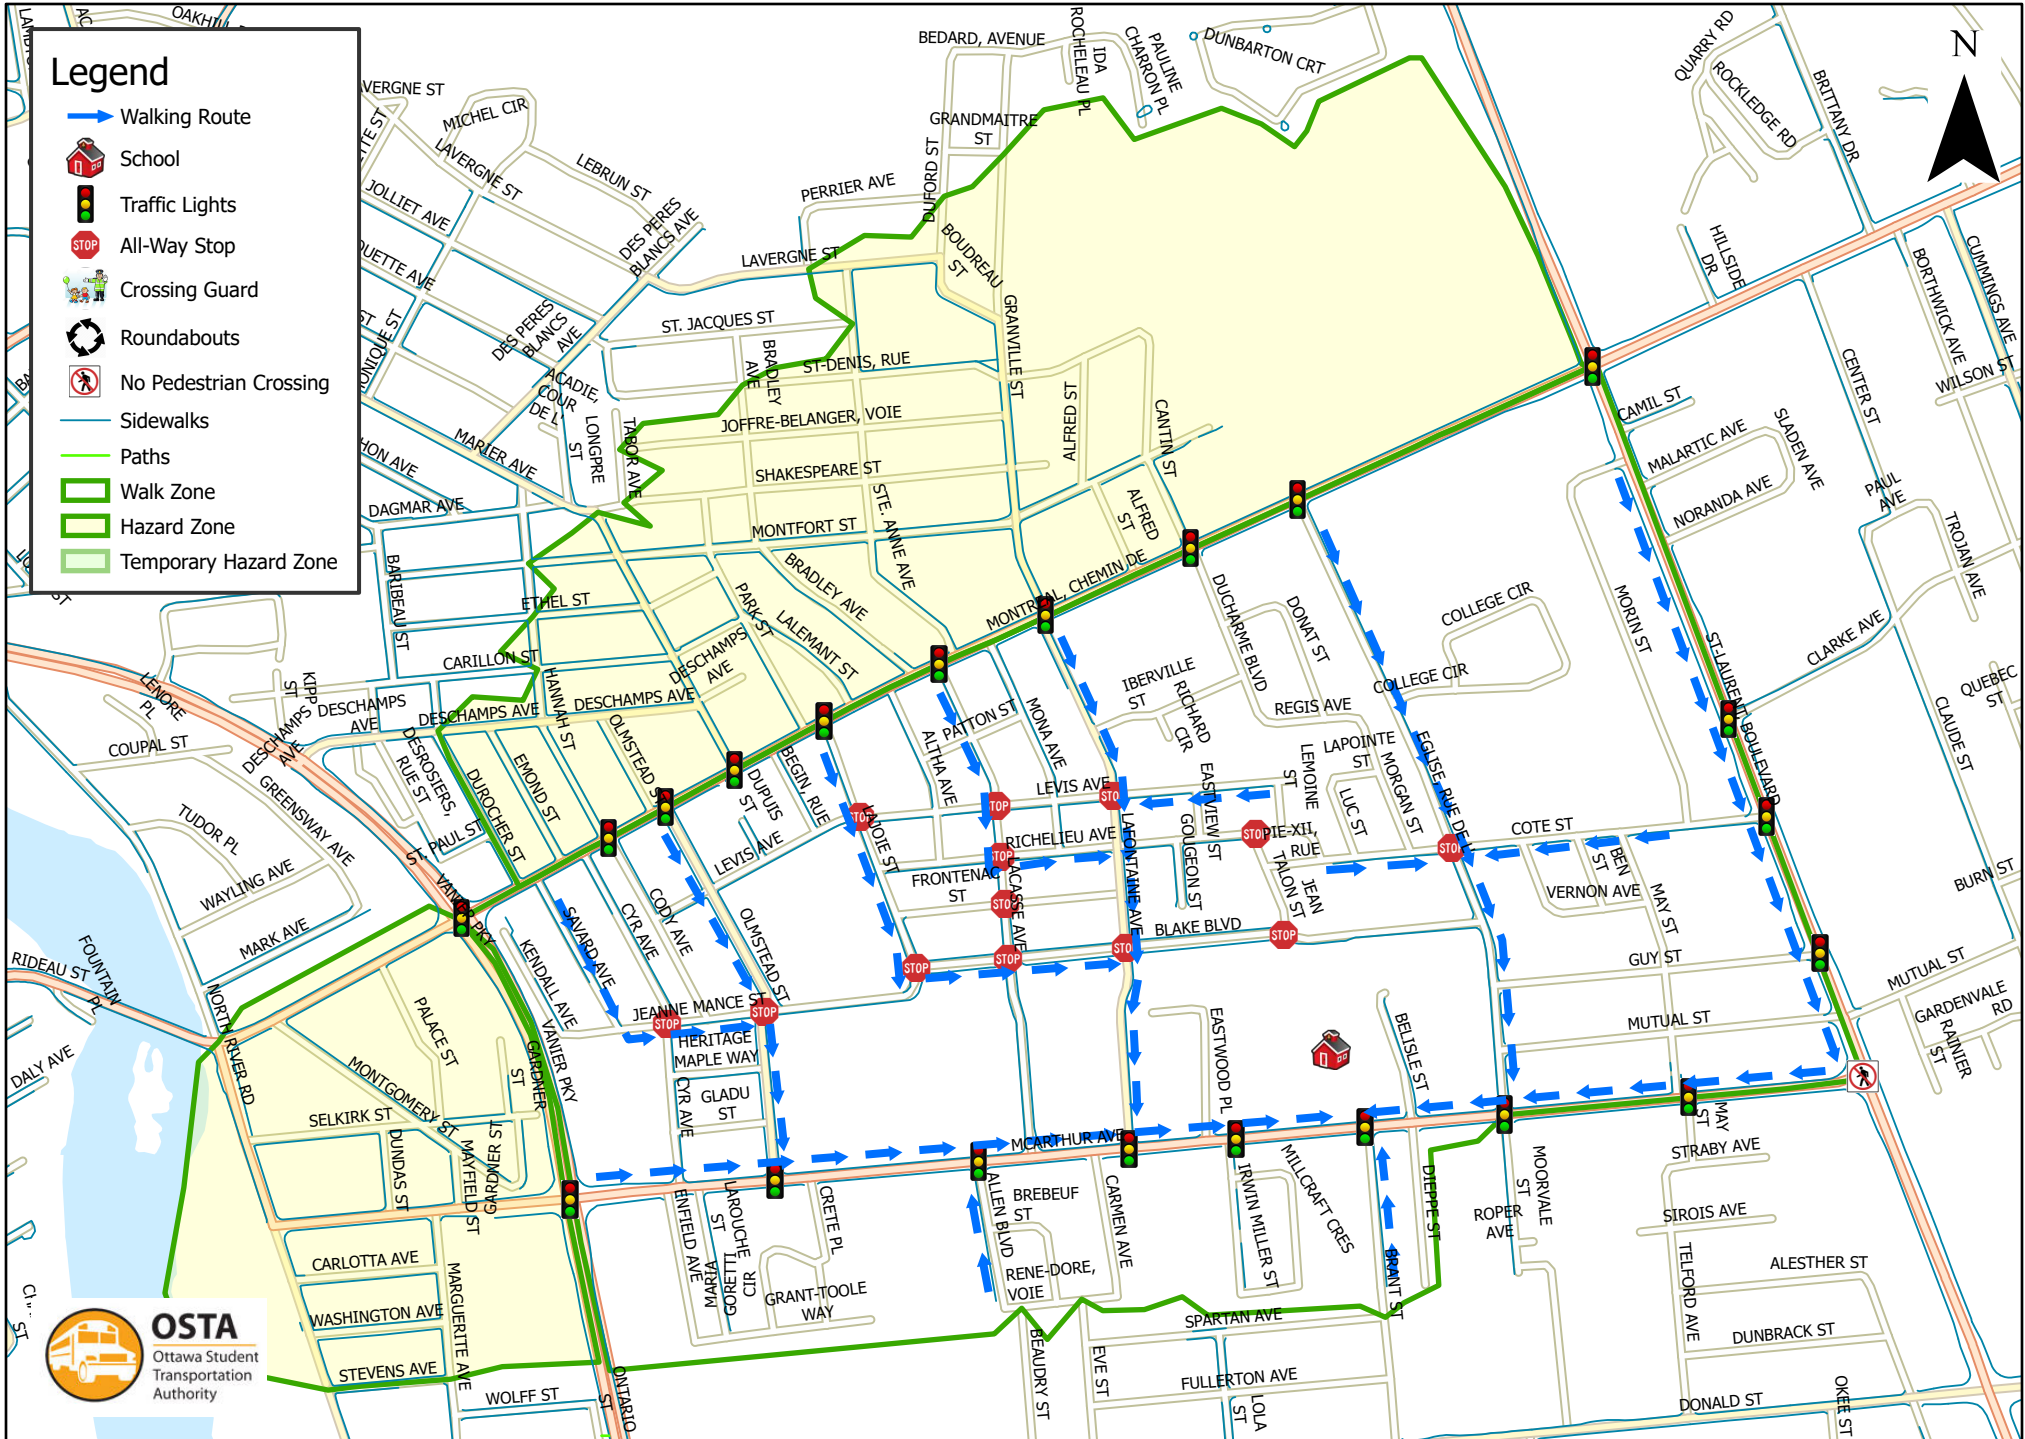

Robert E. Wilson Public School 1.6 km Walk Zone Grades 1-3

This map is intended for information purposes only. Ottawa Student Transportation Authority assumes no responsibility for people using these routes.