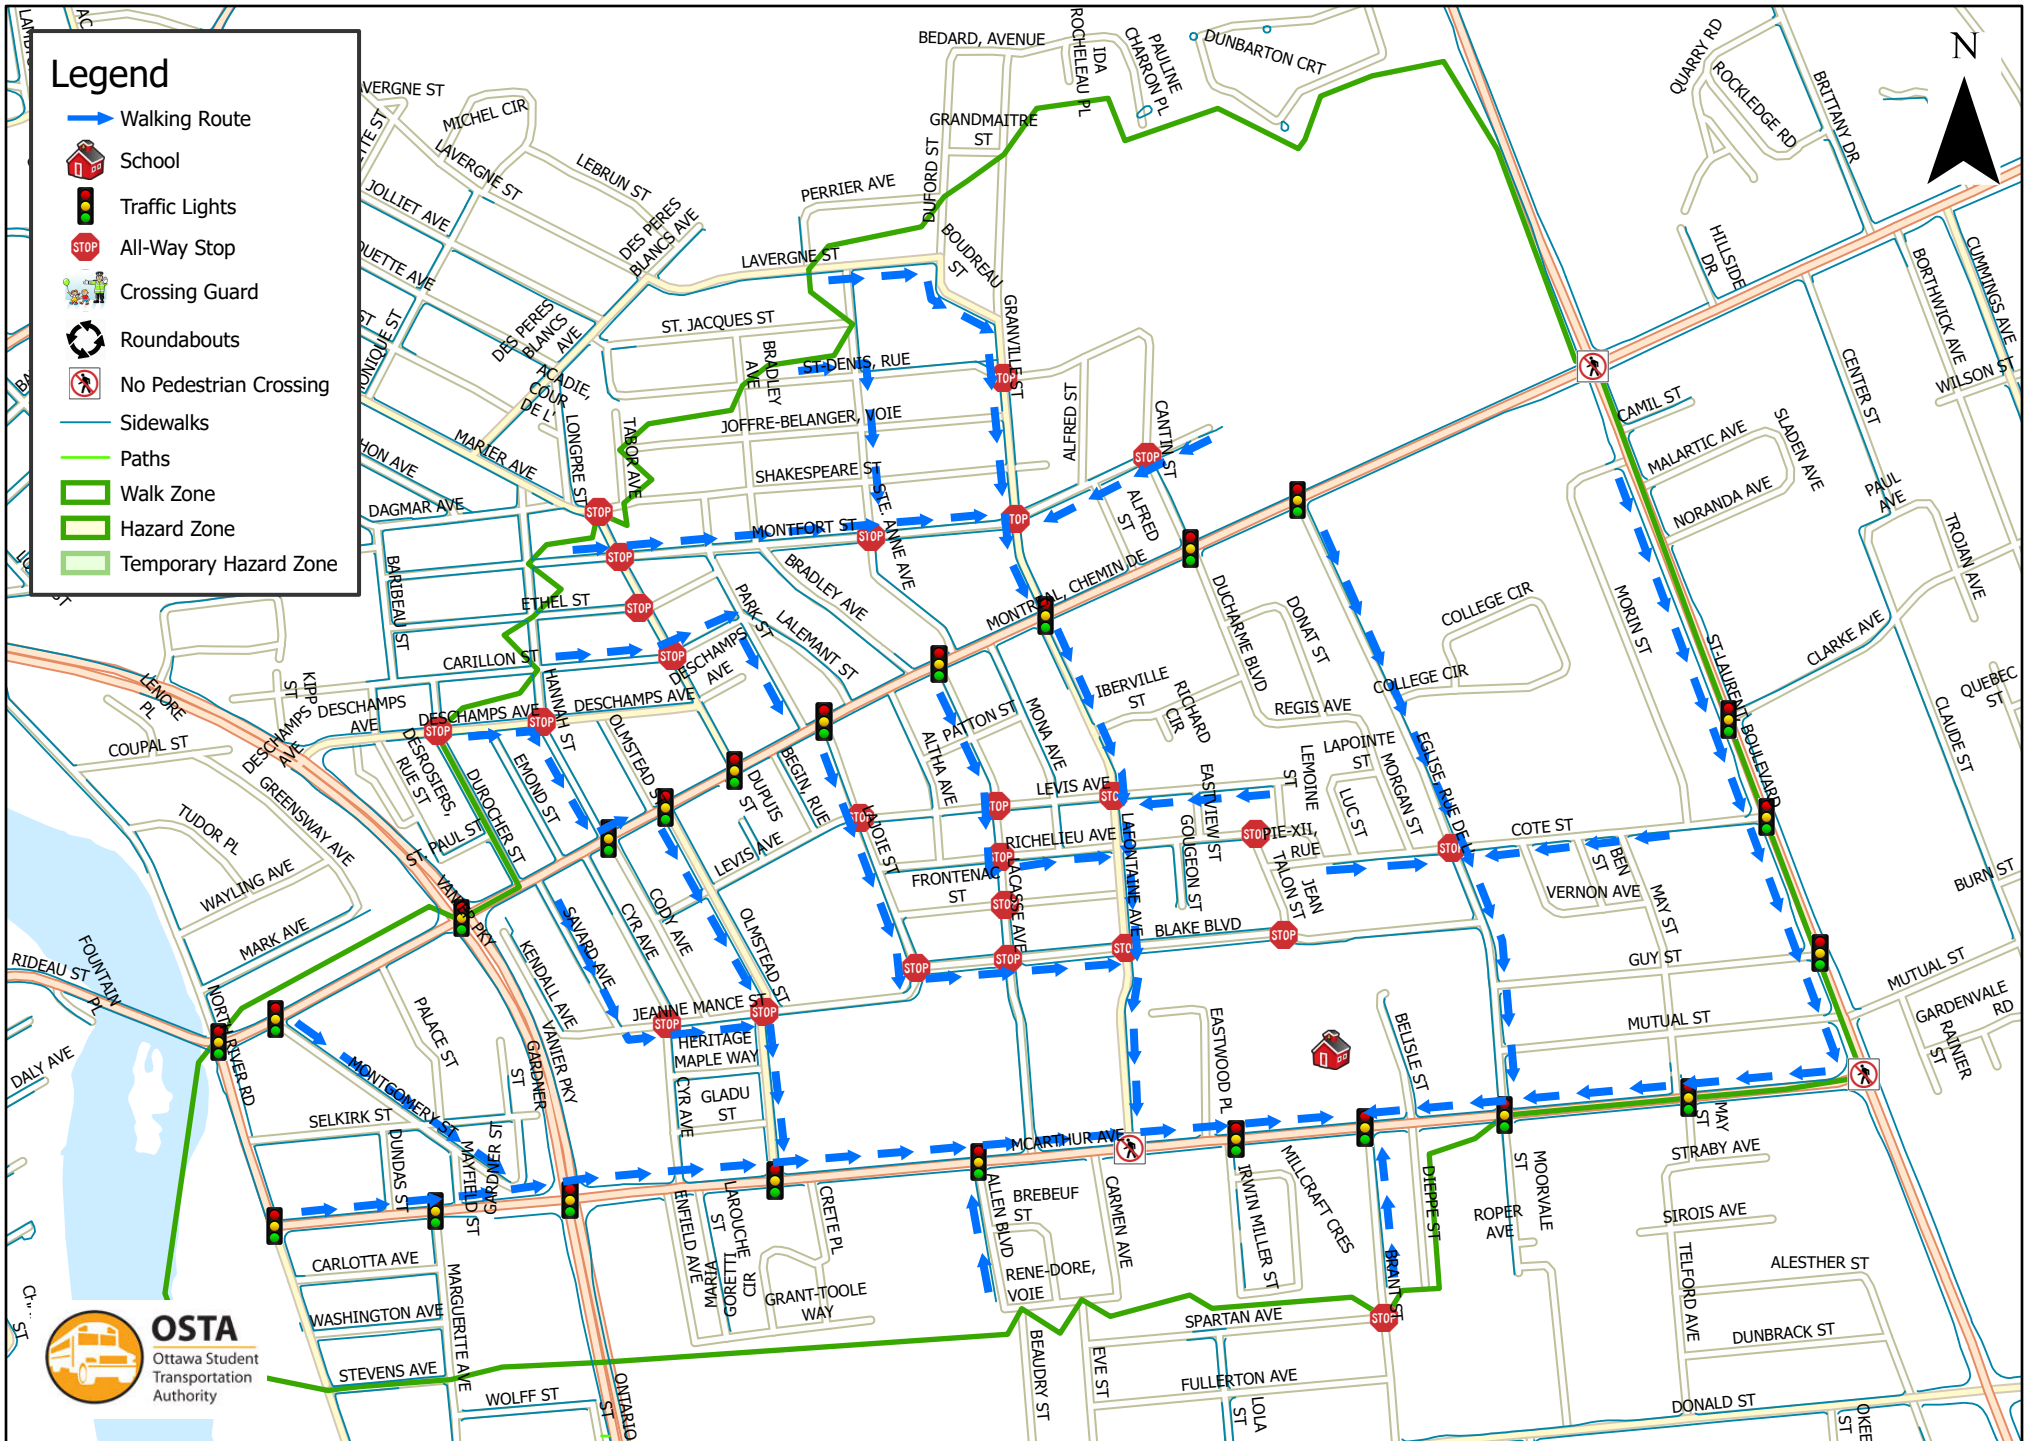

Robert E. Wilson Public School 1.6 km Walk Zone Grades 4-6

This map is intended for information purposes only. Ottawa Student Transportation Authority assumes no responsibility for people using these routes.