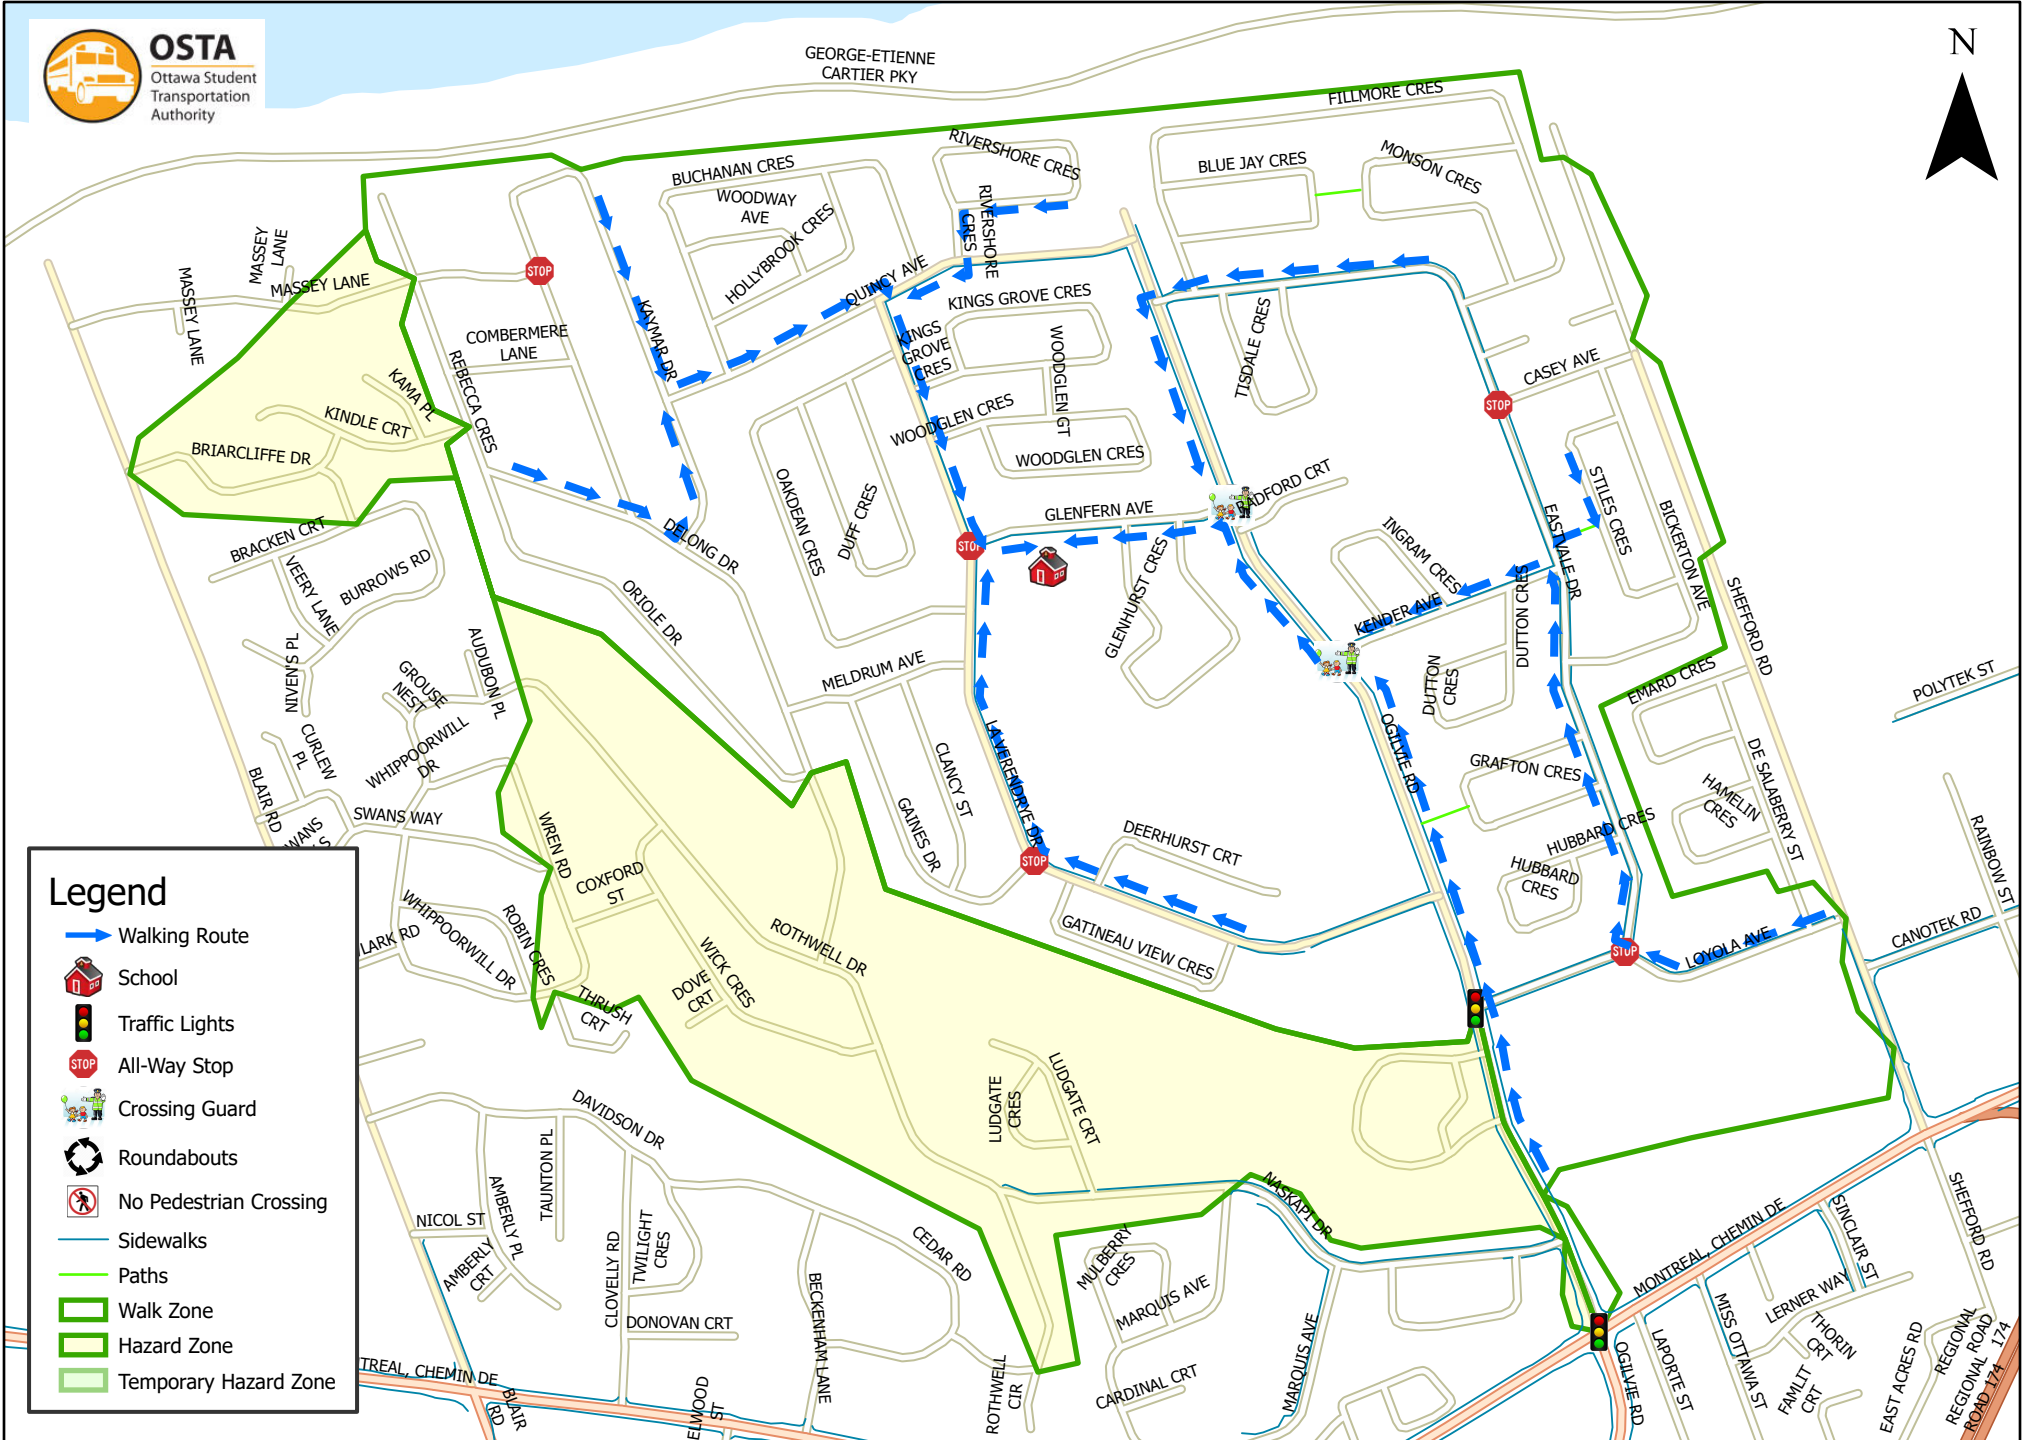

Robert Hopkins Public School 1.6 km Walk Zone Grades 4-5

This map is intended for information purposes only. Ottawa Student Transportation Authority assumes no responsibility for people using these routes.