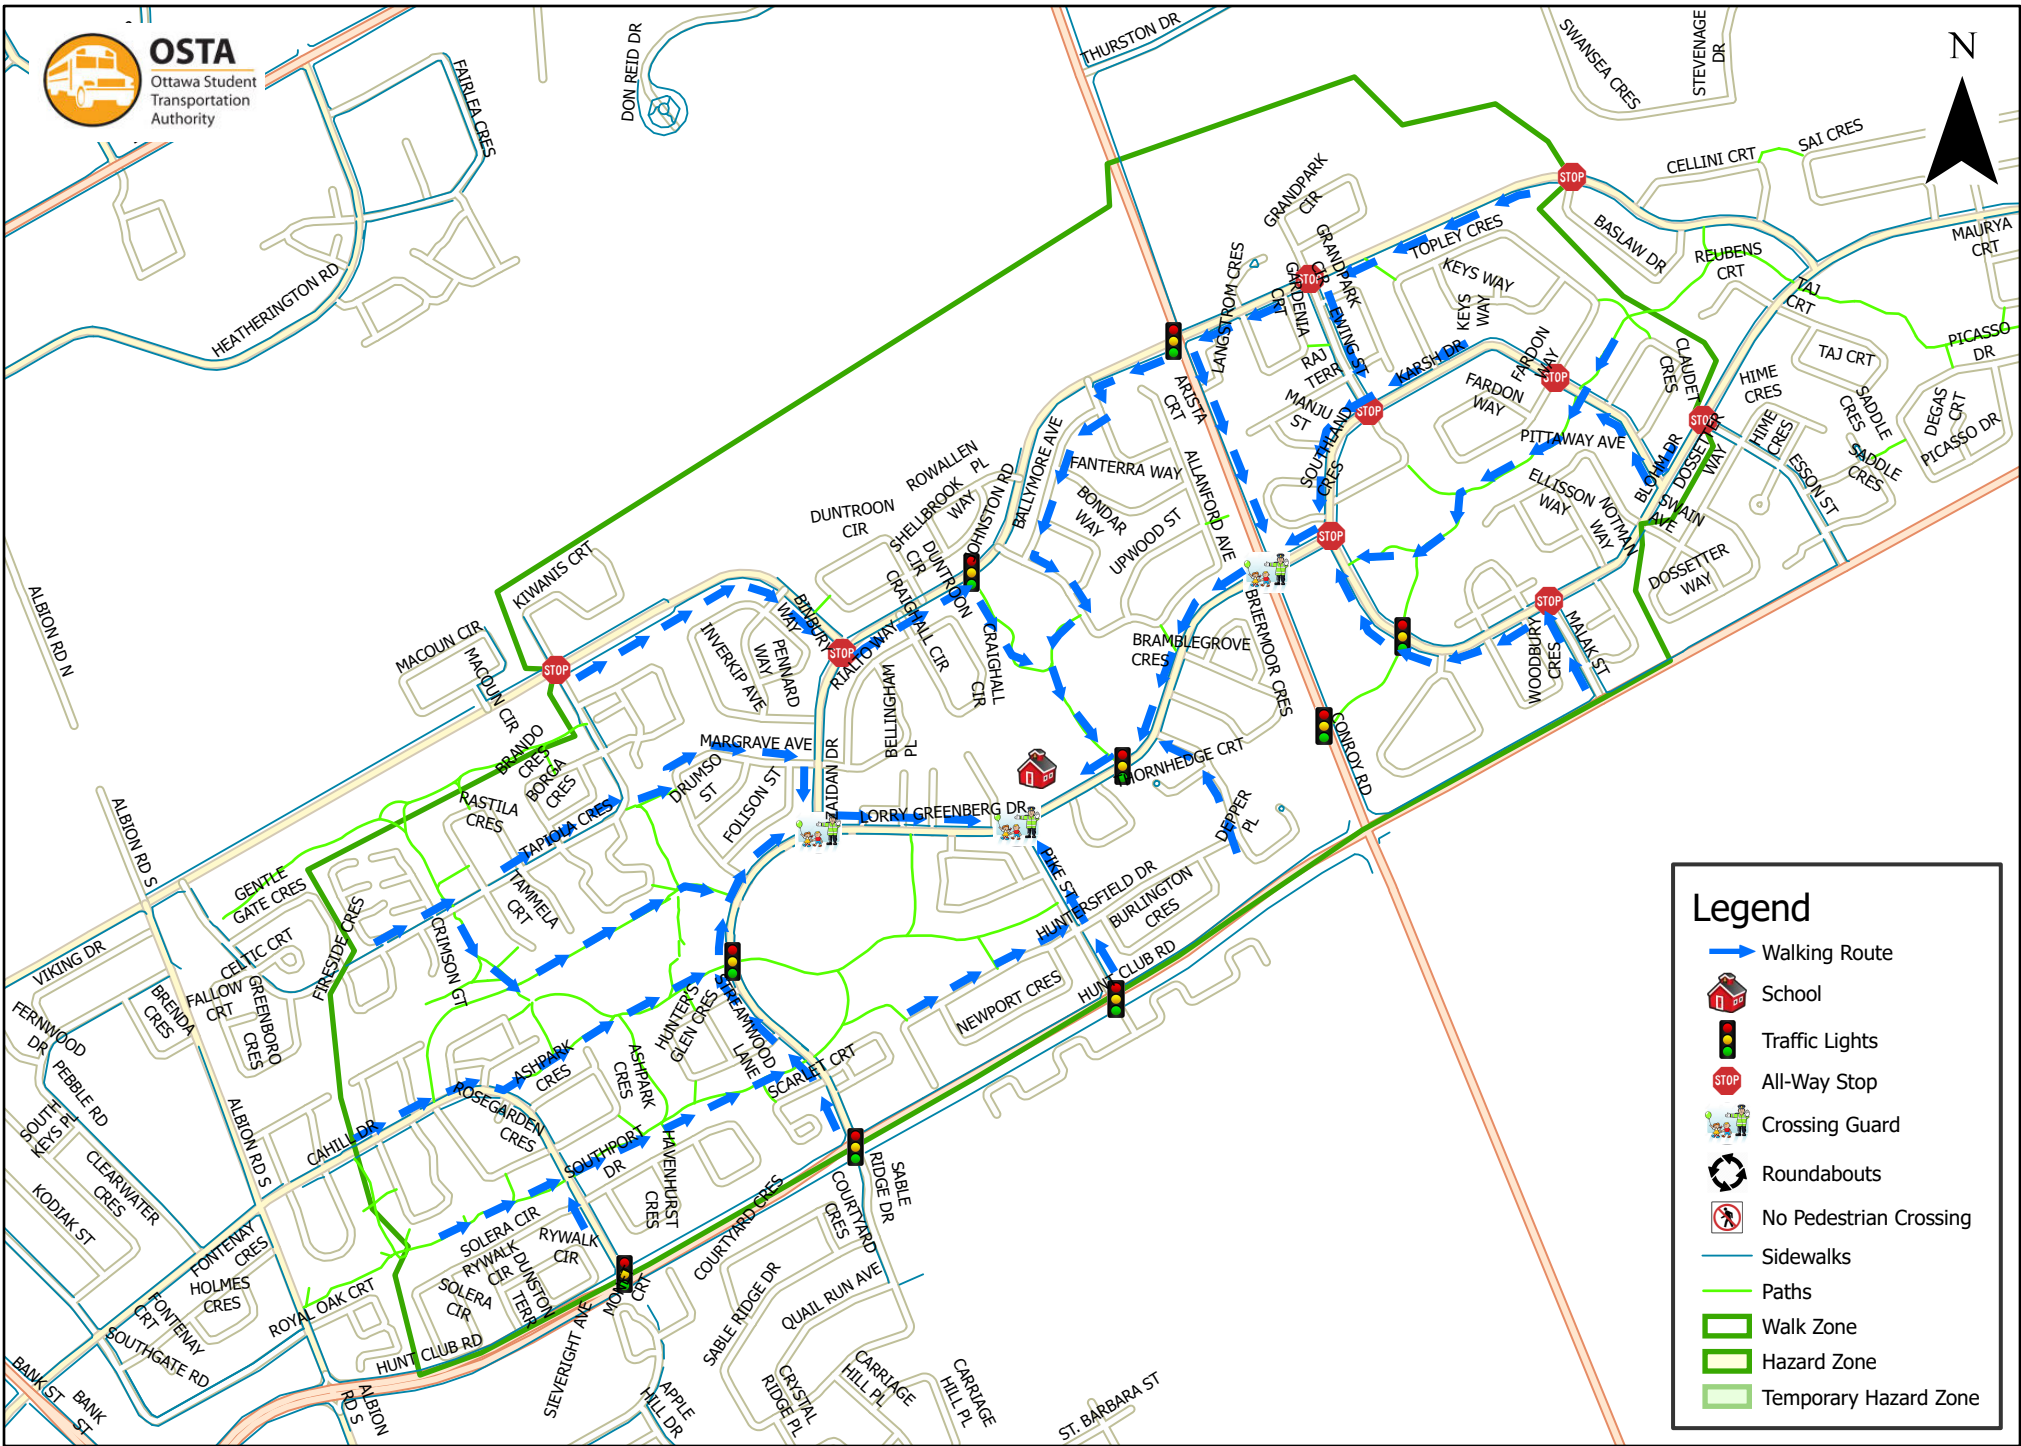

# Roberta Bondar Public School 1.6 km Walk Zone Grades 7-8

This map is intended for information purposes only. Ottawa Student Transportation Authority assumes no responsibility for people using these routes.