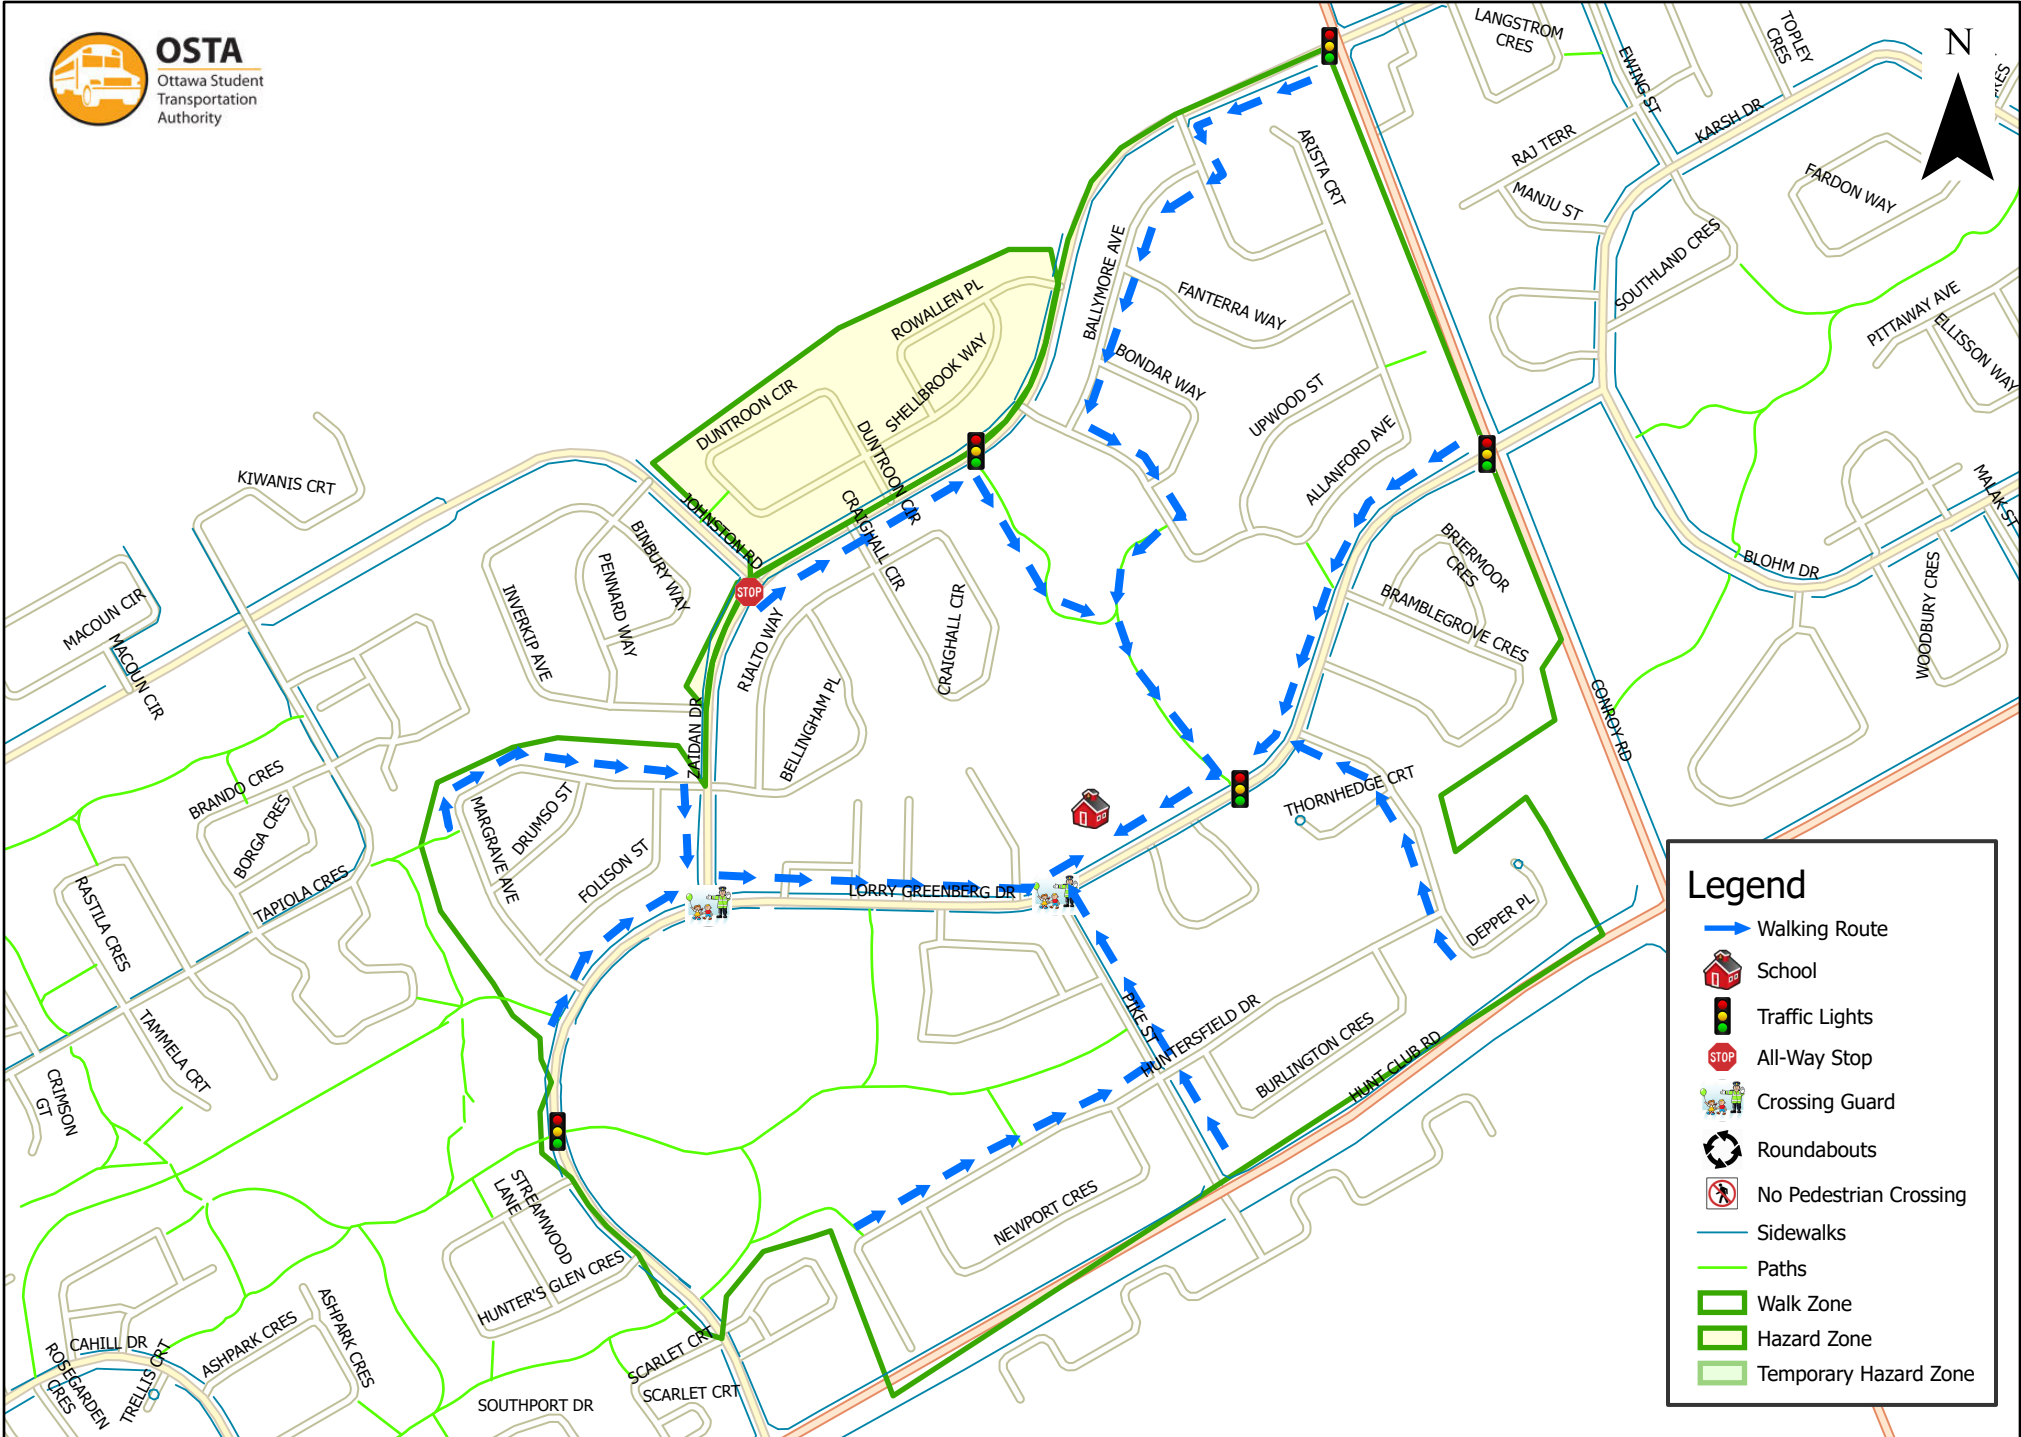

# Roberta Bondar Public School 800 m Walk Zone Kindergarten

### Legend

- Walking Route
- School
- Traffic Lights
- All-Way Stop
- Crossing Guard
- Roundabouts
- No Pedestrian Crossing
- Sidewalks
- Paths
- Walk Zone
- Hazard Zone
- Temporary Hazard Zone

This map is intended for information purposes only. Ottawa Student Transportation Authority assumes no responsibility for people using these routes.