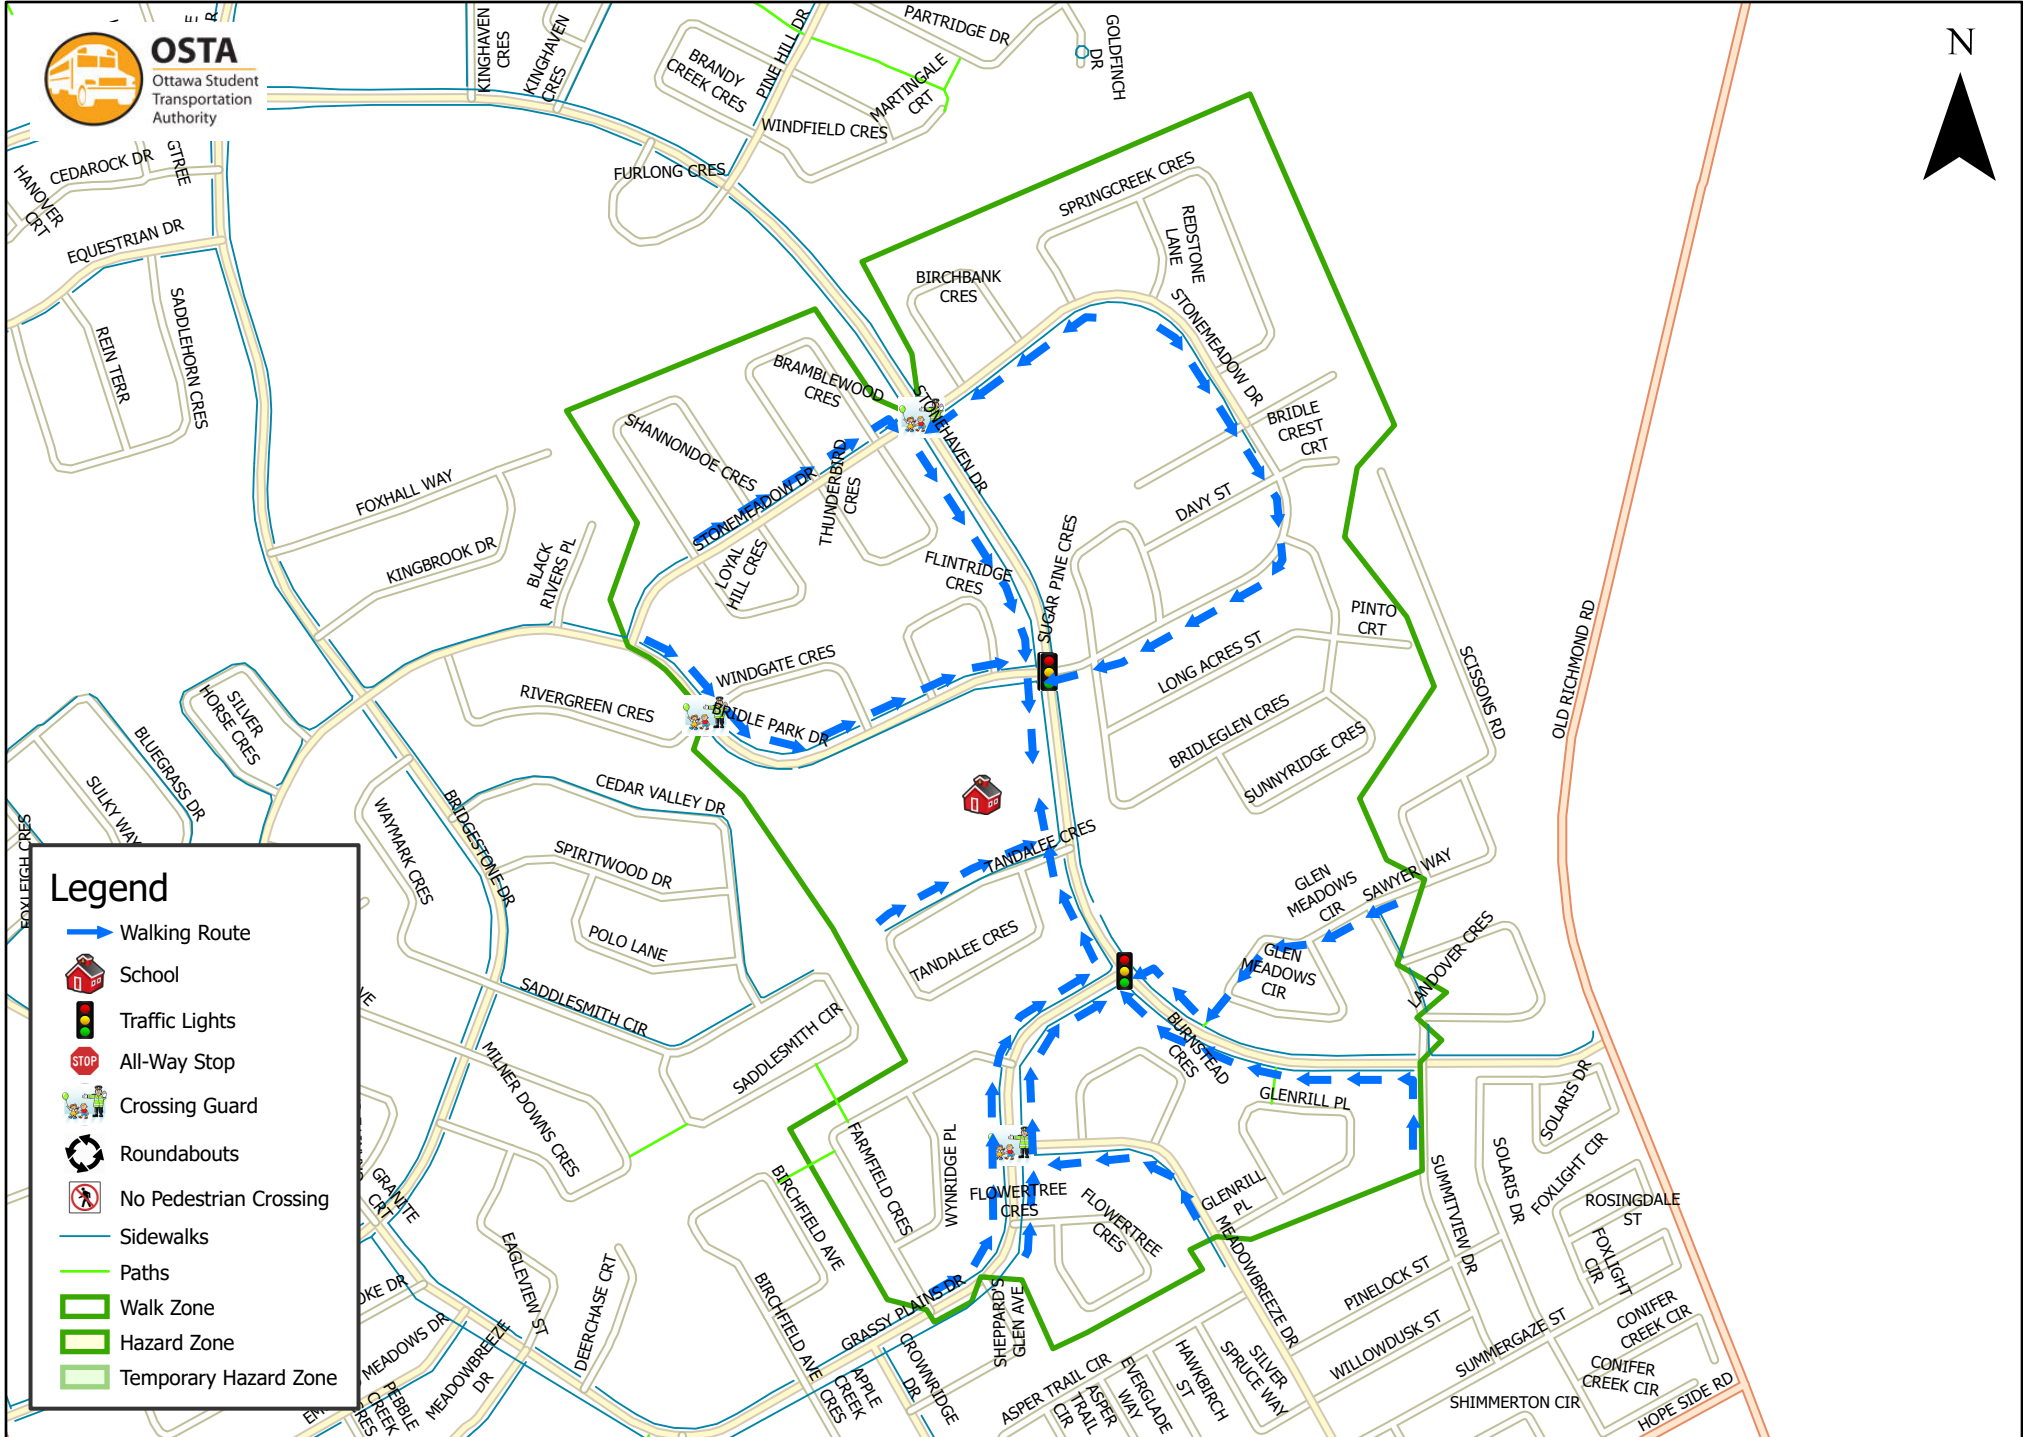

Roch Carrier Elementary School 800 m Walk Zone Kindergarten

This map is intended for information purposes only. Ottawa Student Transportation Authority assumes no responsibility for people using these routes.