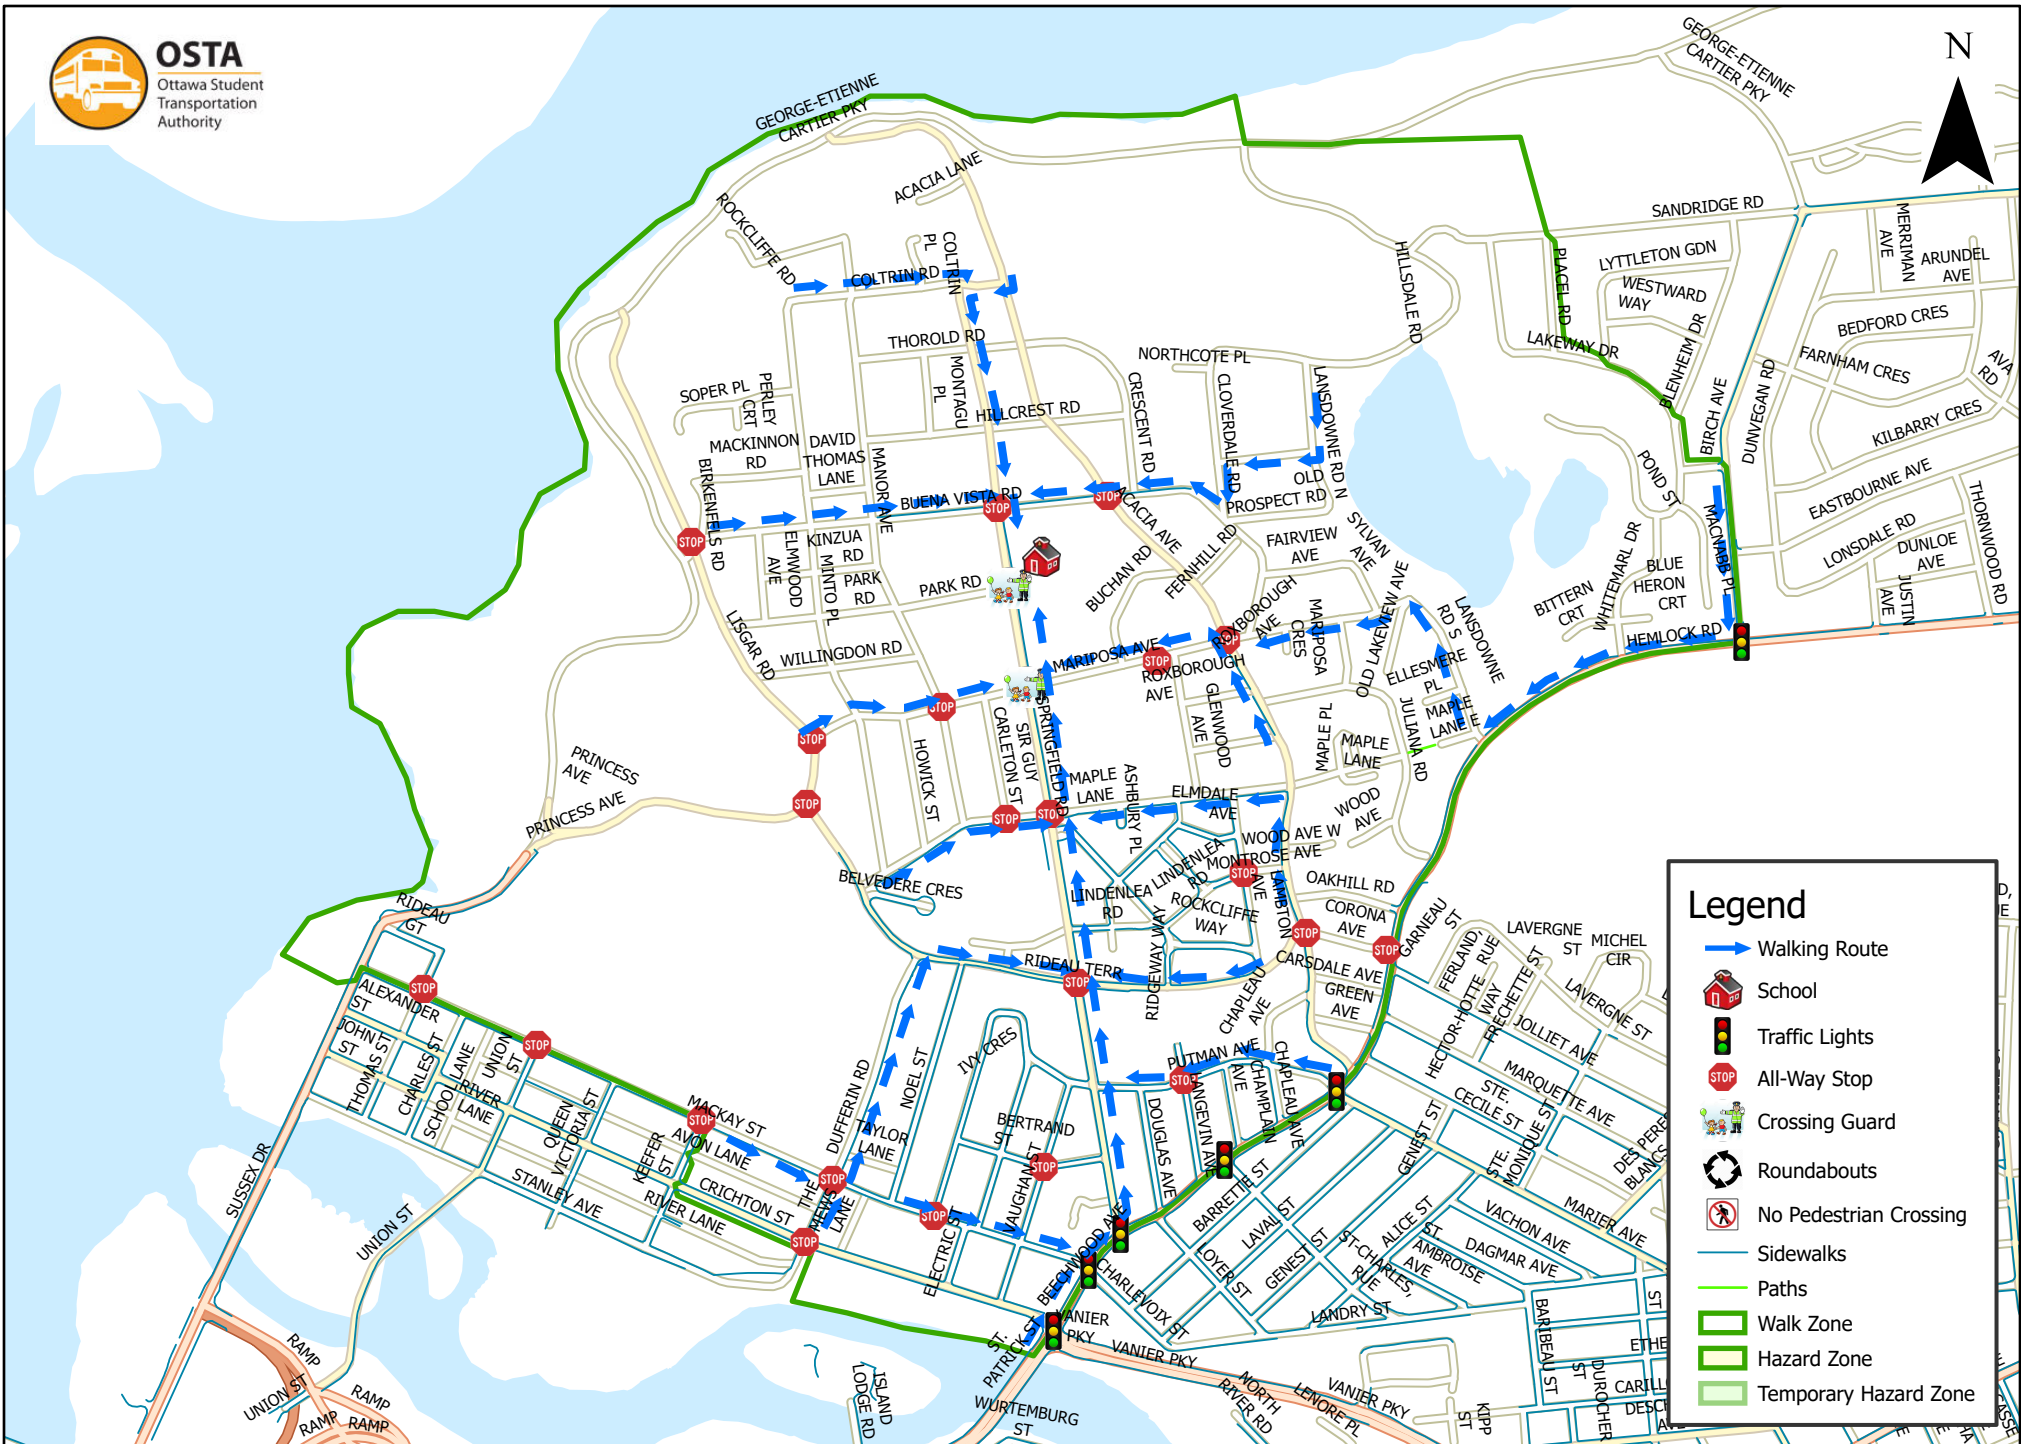

# Rockcliffe Park Public School 1.6 km Walk Zone Grades 4-6

### Legend

- Walking Route
- School
- Traffic Lights
- All-Way Stop
- Crossing Guard
- Roundabouts
- No Pedestrian Crossing
- Sidewalks
- Paths
- Walk Zone
- Hazard Zone
- Temporary Hazard Zone

This map is intended for information purposes only. Ottawa Student Transportation Authority assumes no responsibility for people using these routes.