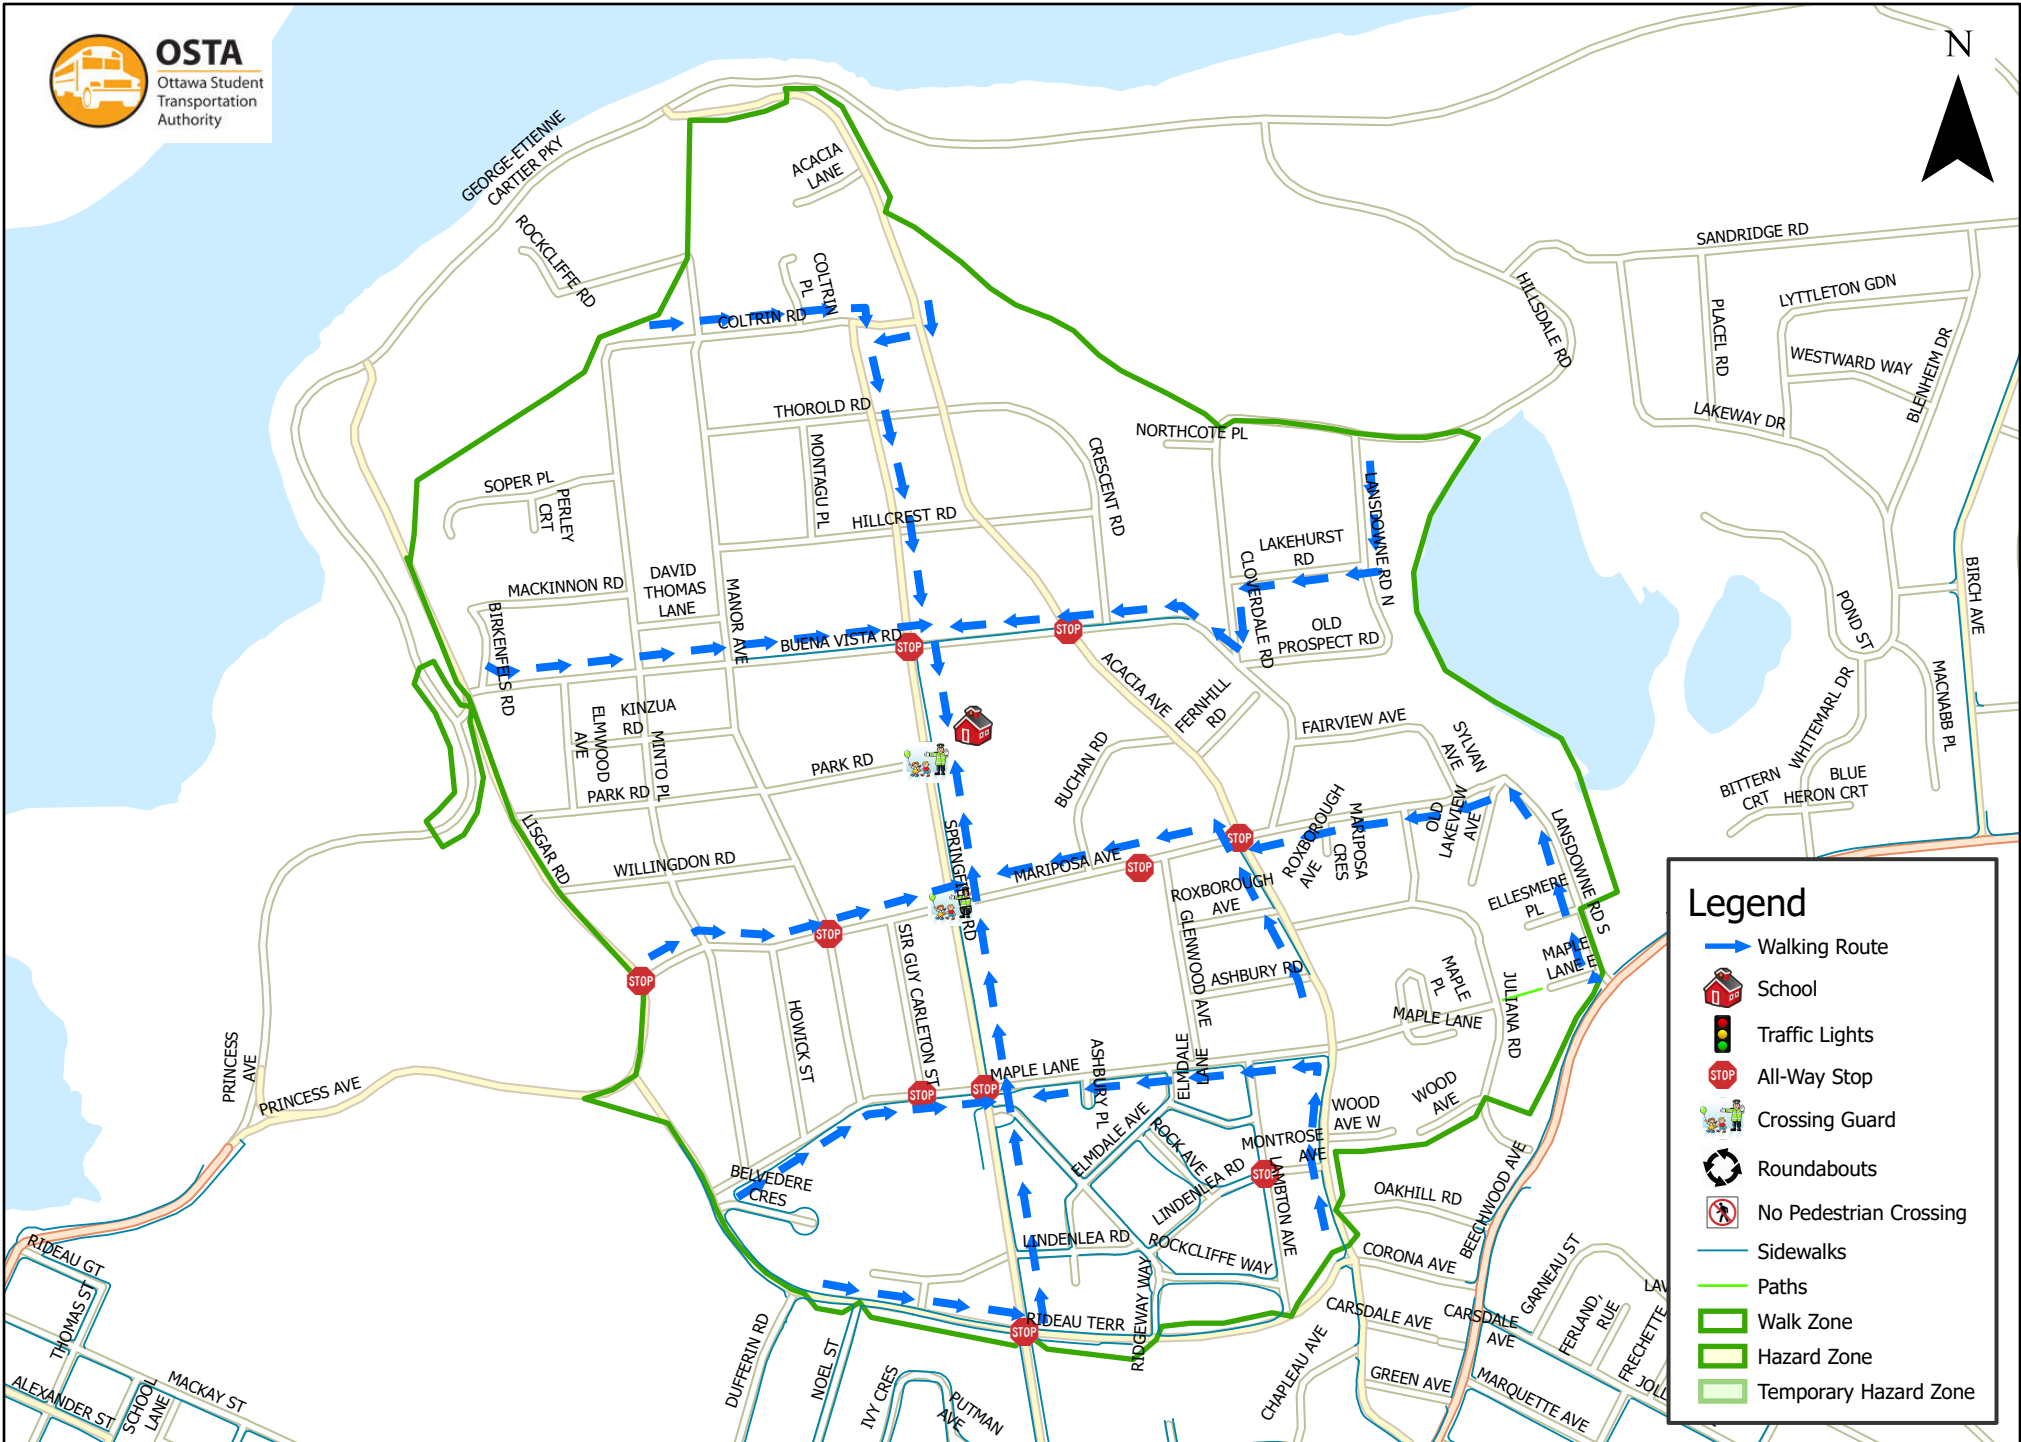

Rockcliffe Park Public School 800 m Walk Zone Kindergarten

Legend

- Walking Route
- School
- Traffic Lights
- All-Way Stop
- Crossing Guard
- Roundabouts
- No Pedestrian Crossing
- Sidewalks
- Paths
- Walk Zone
- Hazard Zone
- Temporary Hazard Zone

This map is intended for information purposes only. Ottawa Student Transportation Authority assumes no responsibility for people using these routes.