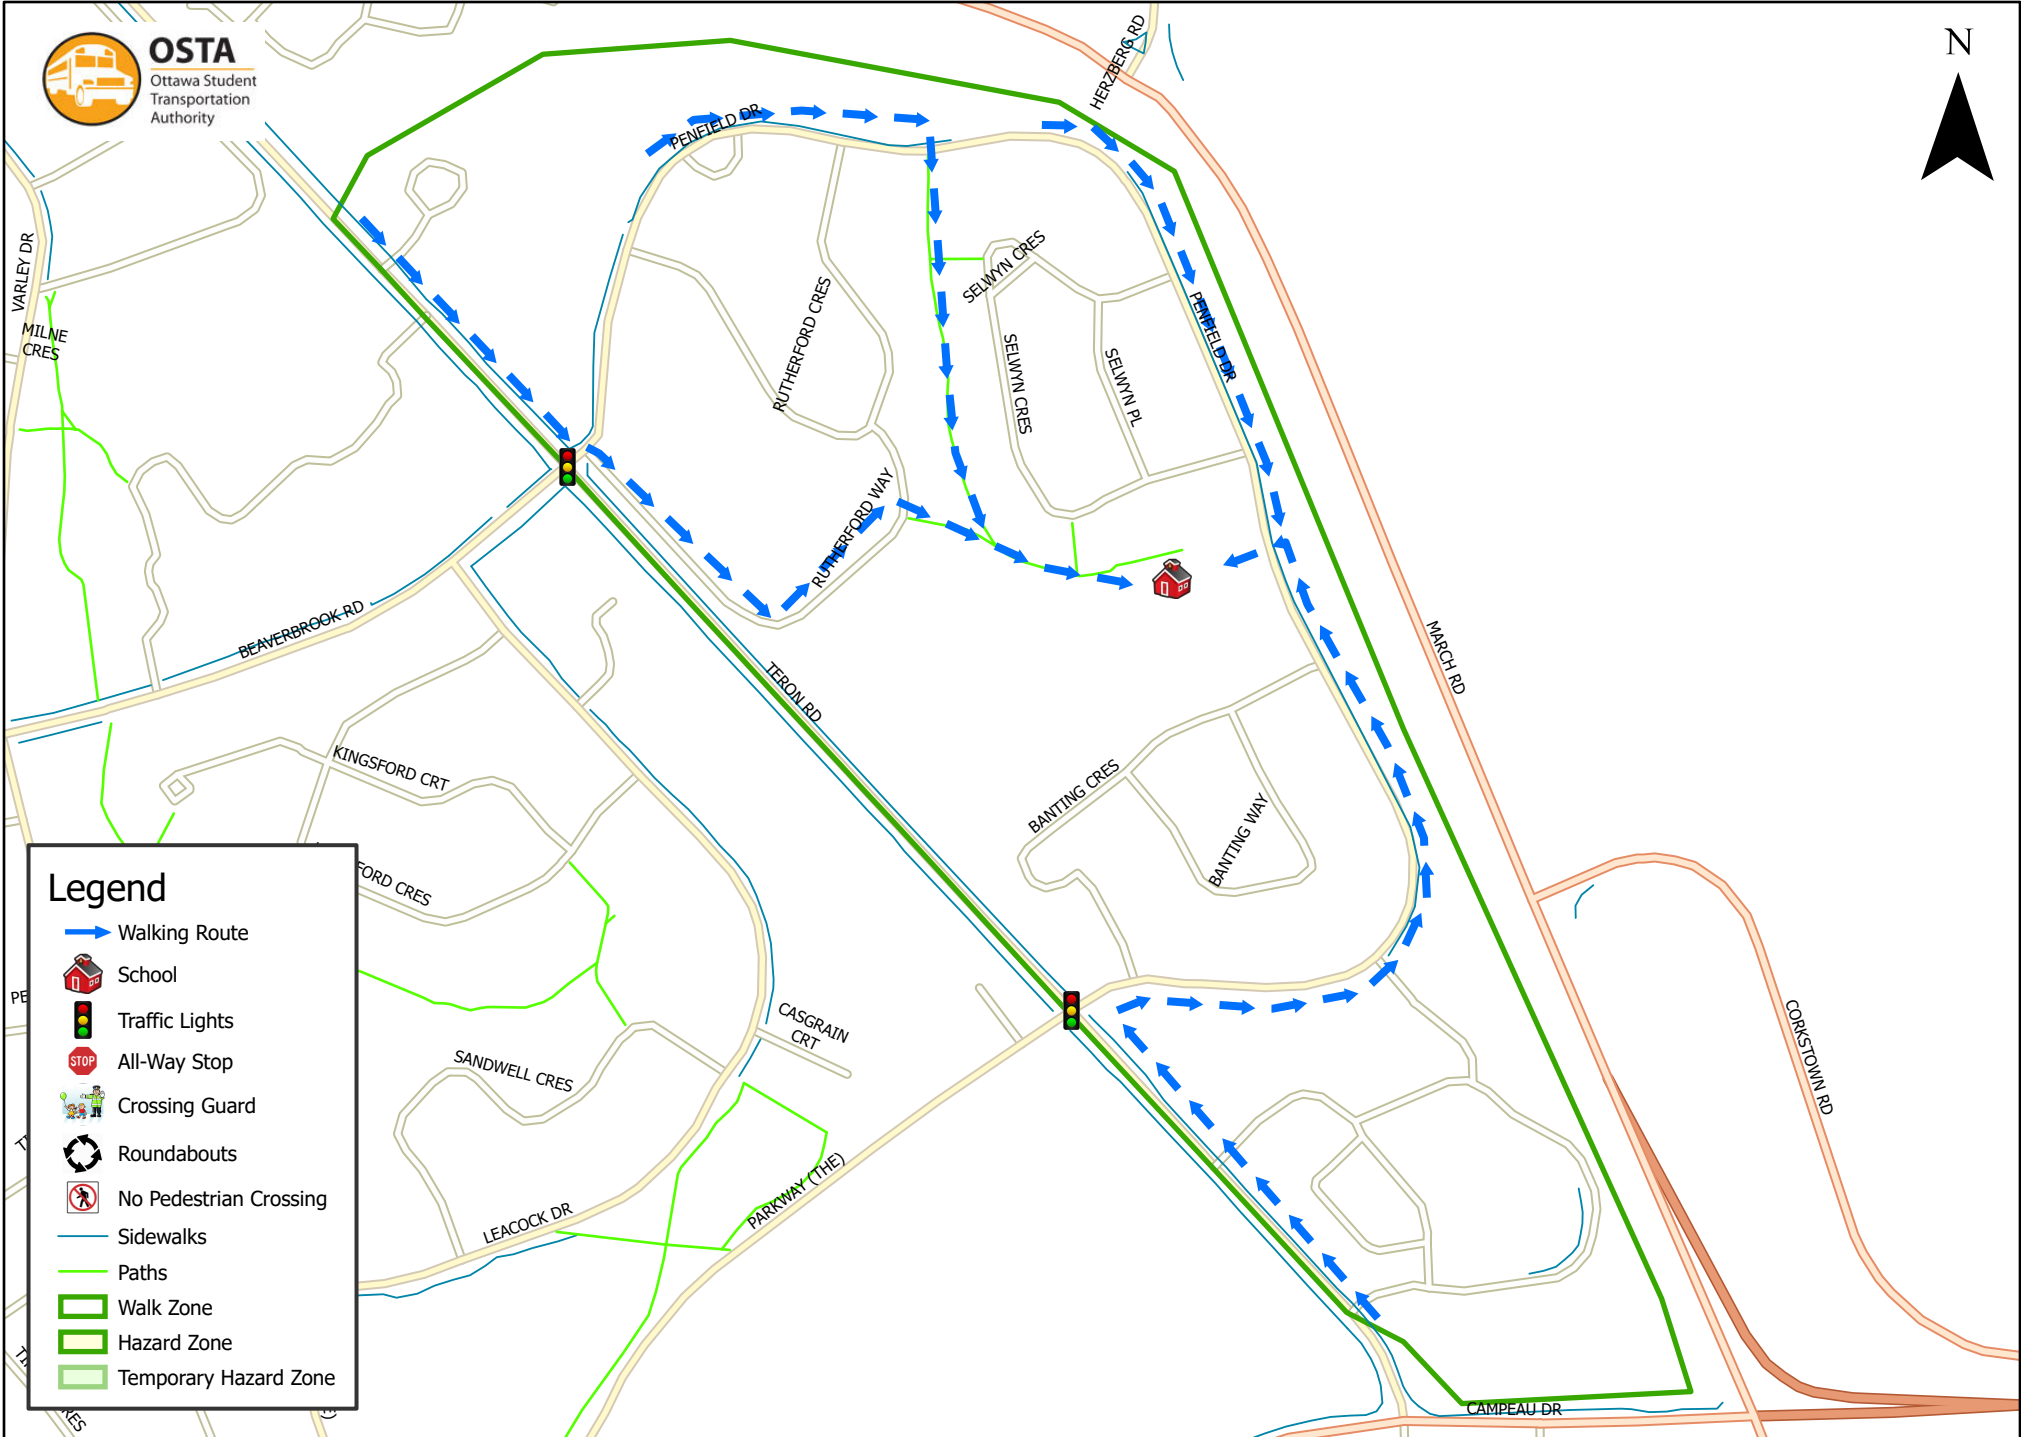

Roland Michener Public School 800 m Walk Zone Kindergarten

Legend

- Walking Route
- School
- Traffic Lights
- All-Way Stop
- Crossing Guard
- Roundabouts
- No Pedestrian Crossing
- Sidewalks
- Paths
- Walk Zone
- Hazard Zone
- Temporary Hazard Zone

This map is intended for information purposes only. Ottawa Student Transportation Authority assumes no responsibility for people using these routes.