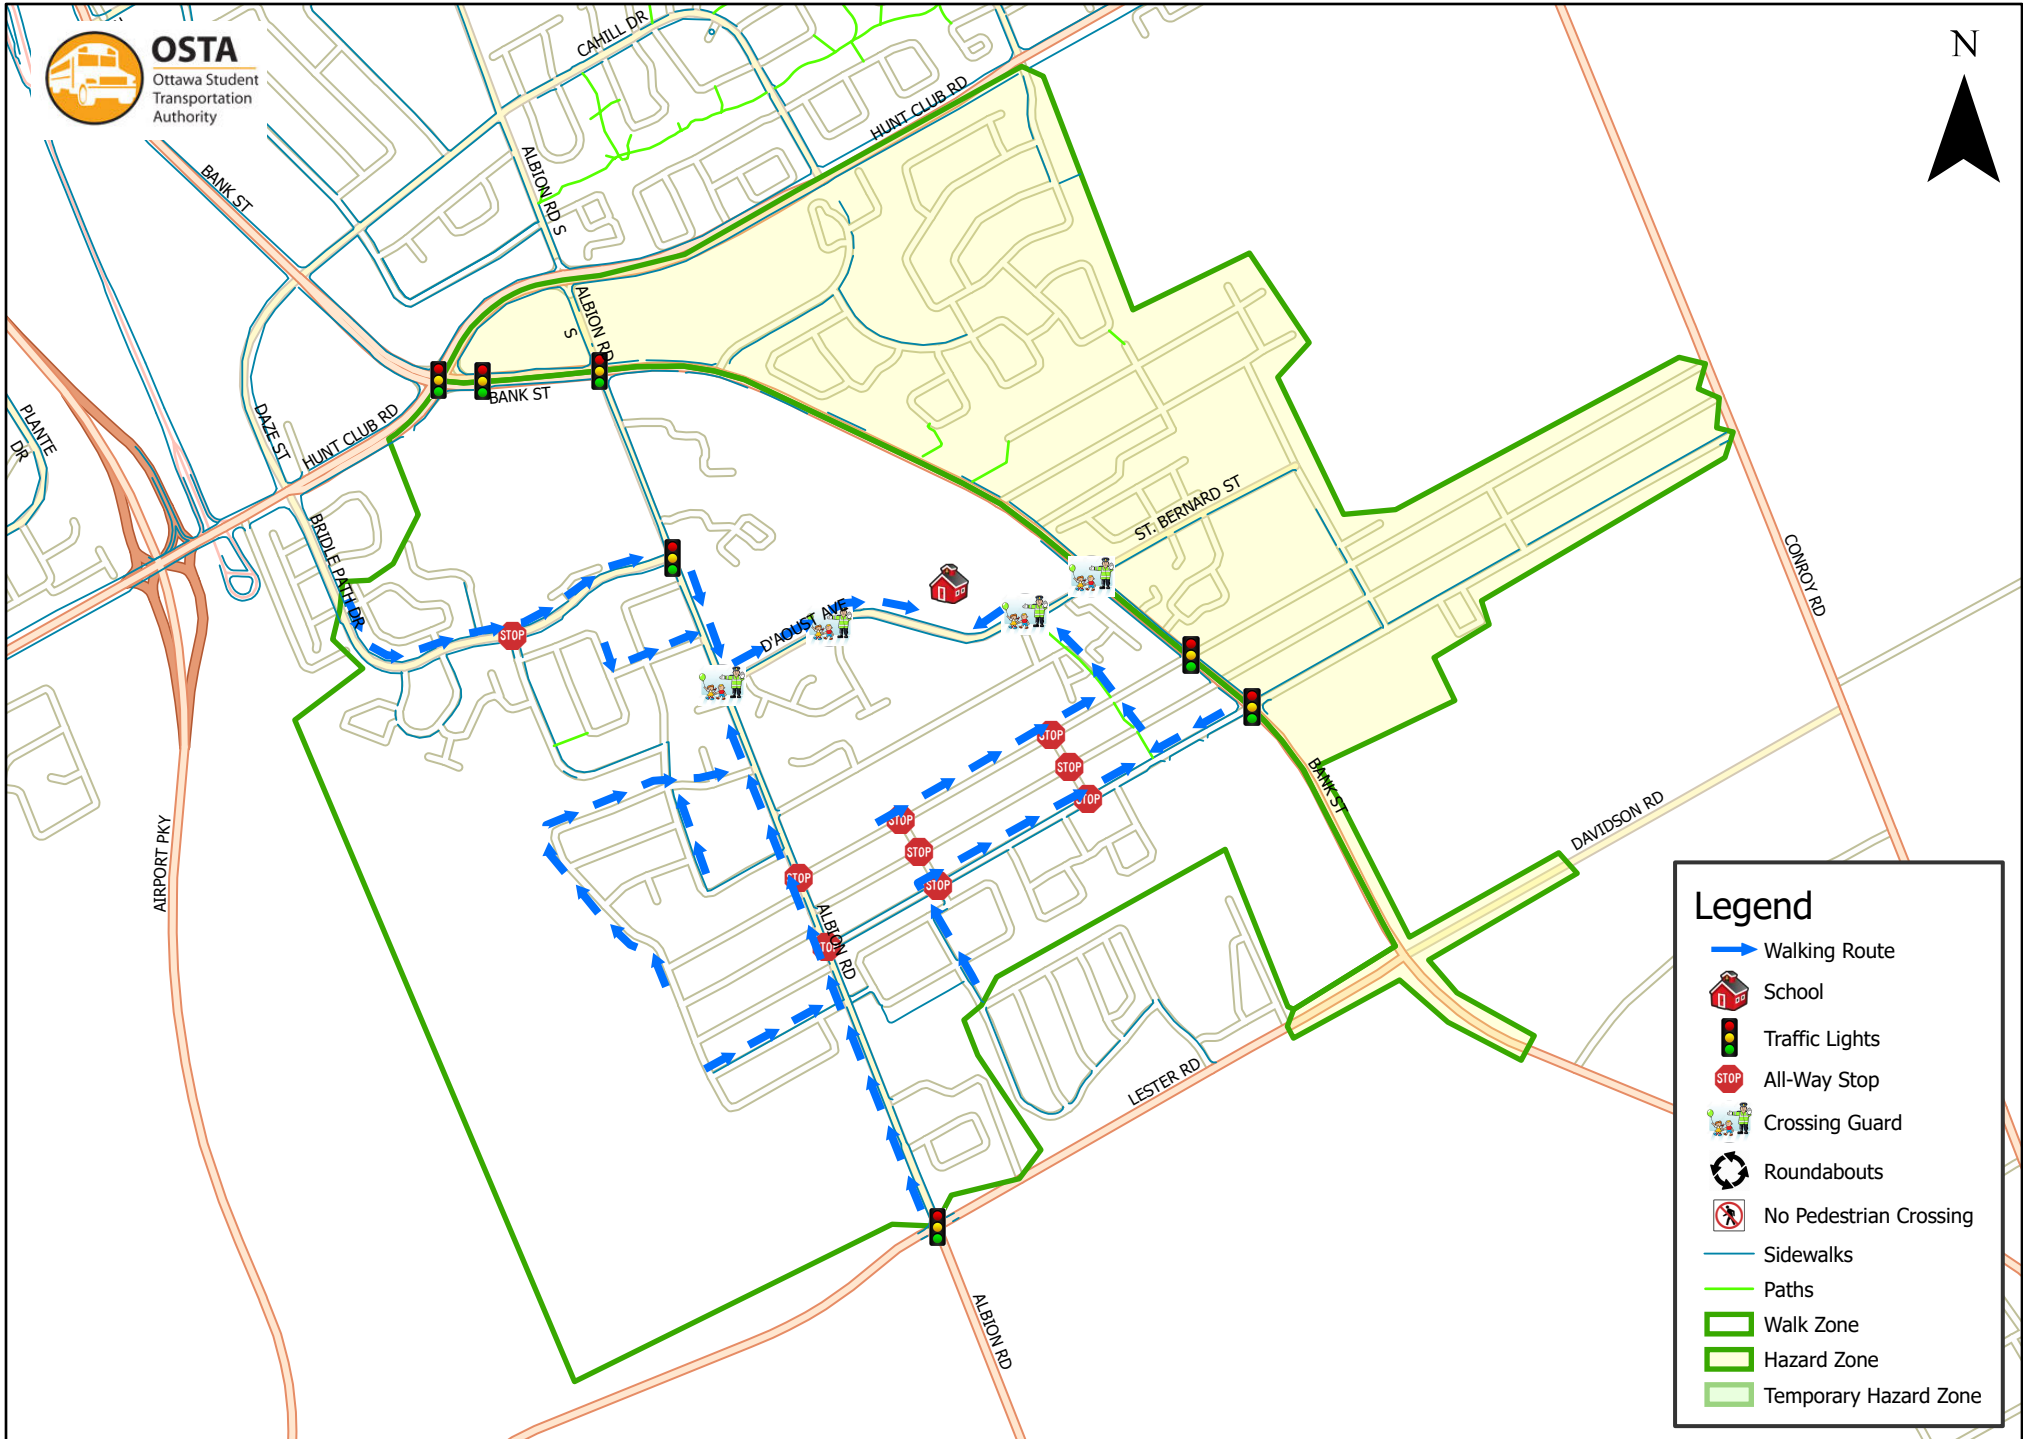

# Sawmill Creek Elementary School 1.6 km Walk Zone Grades 1-6

This map is intended for information purposes only. Ottawa Student Transportation Authority assumes no responsibility for people using these routes.