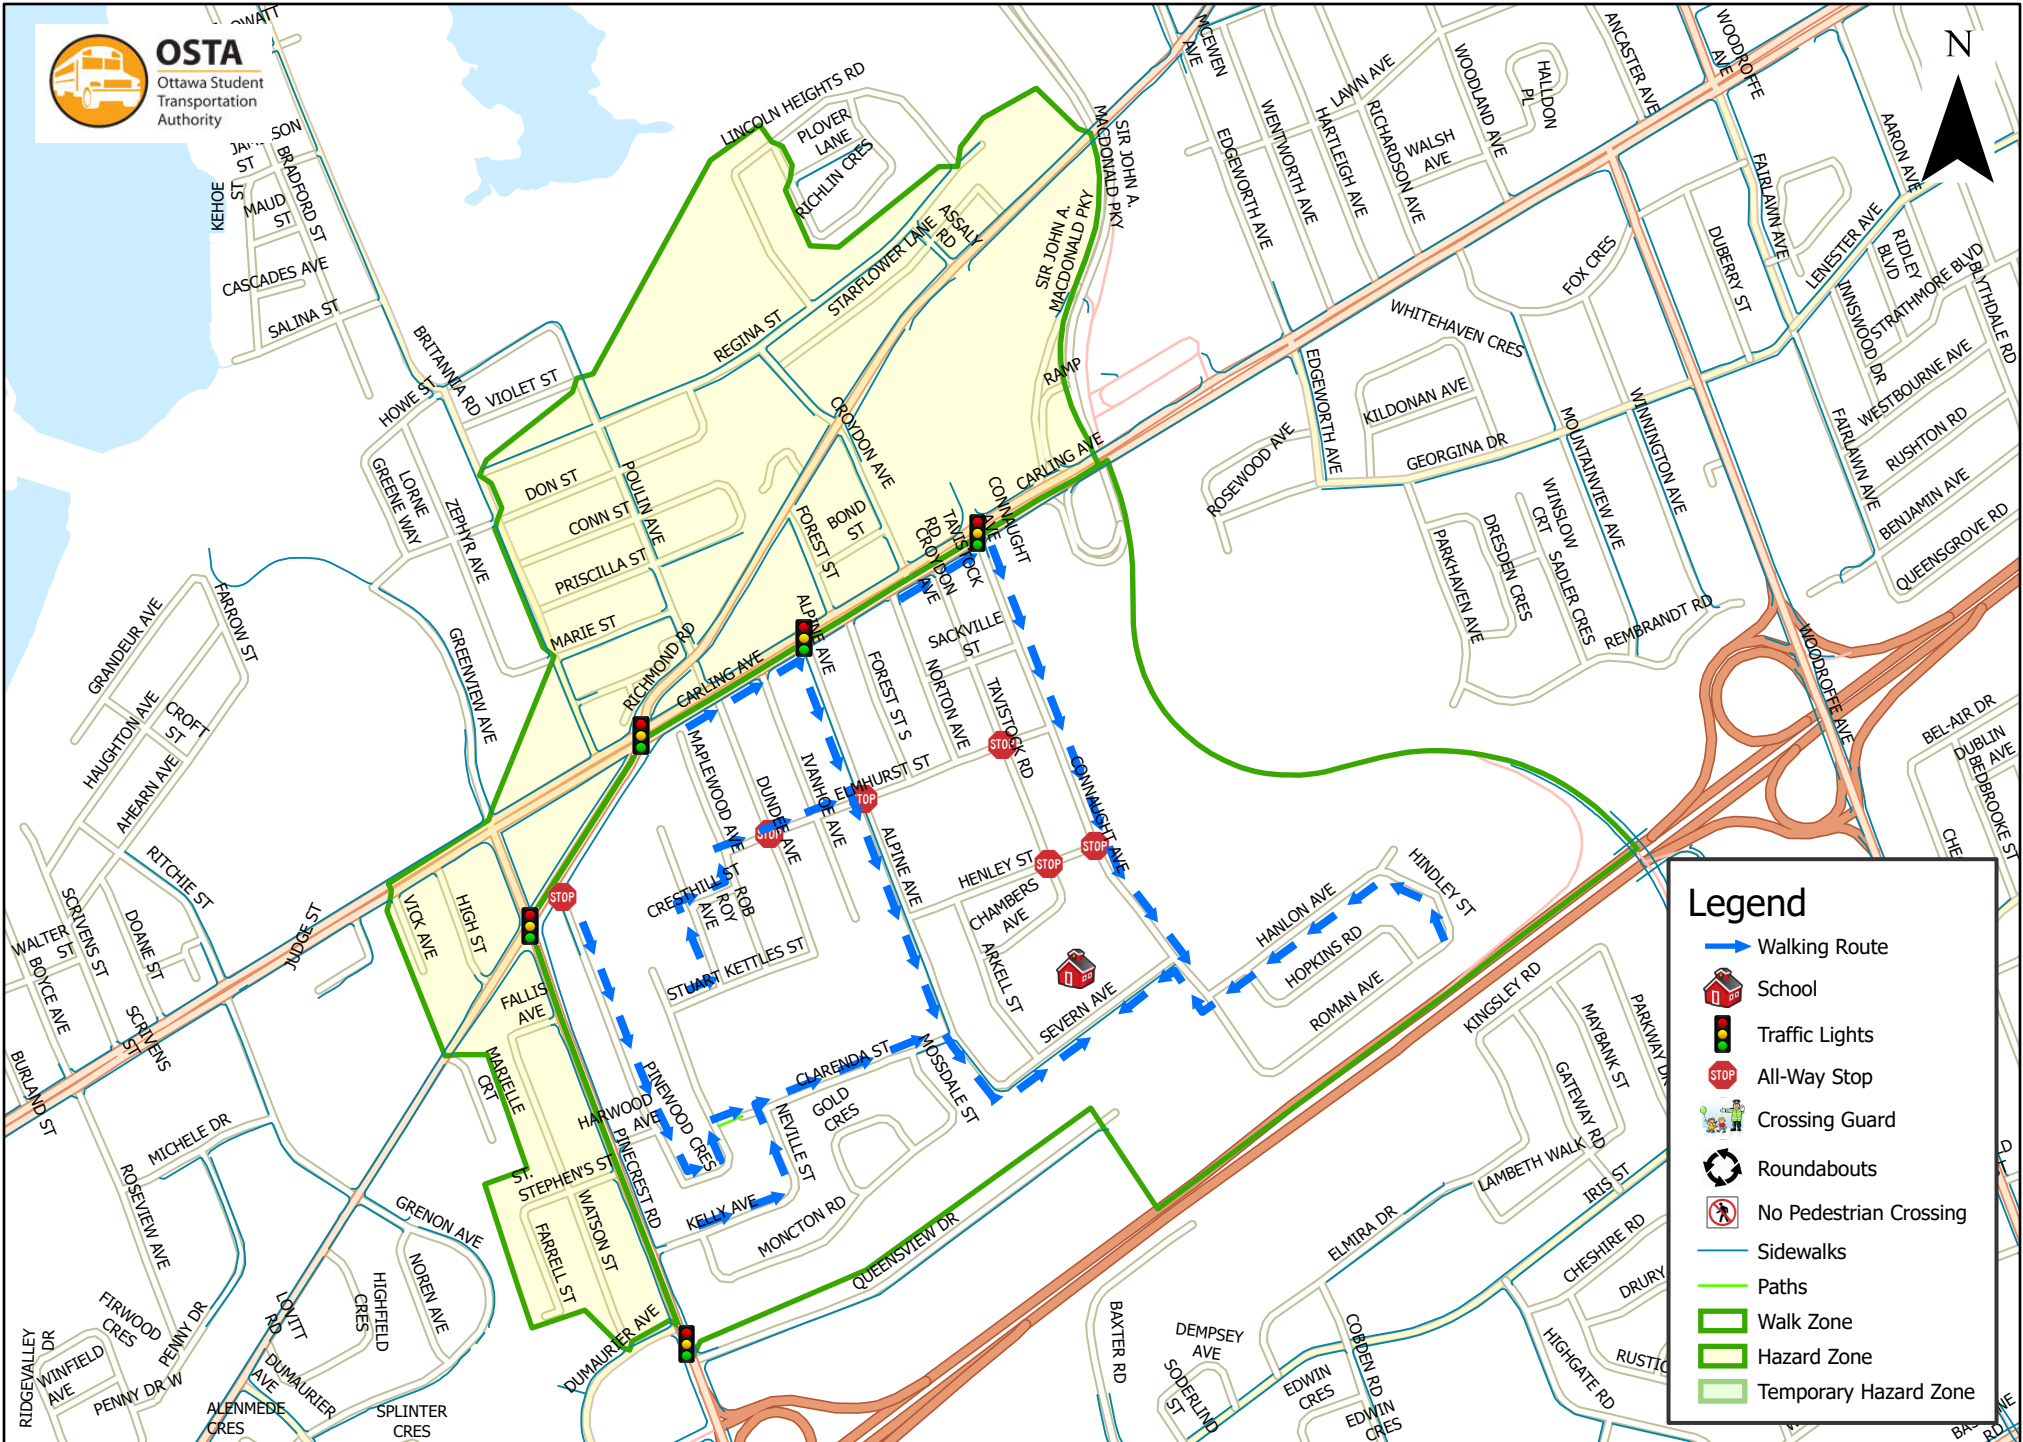

Severn Avenue Public School 1.6 km Walk Zone Grades 1-6

This map is intended for information purposes only. Ottawa Student Transportation Authority assumes no responsibility for people using these routes.