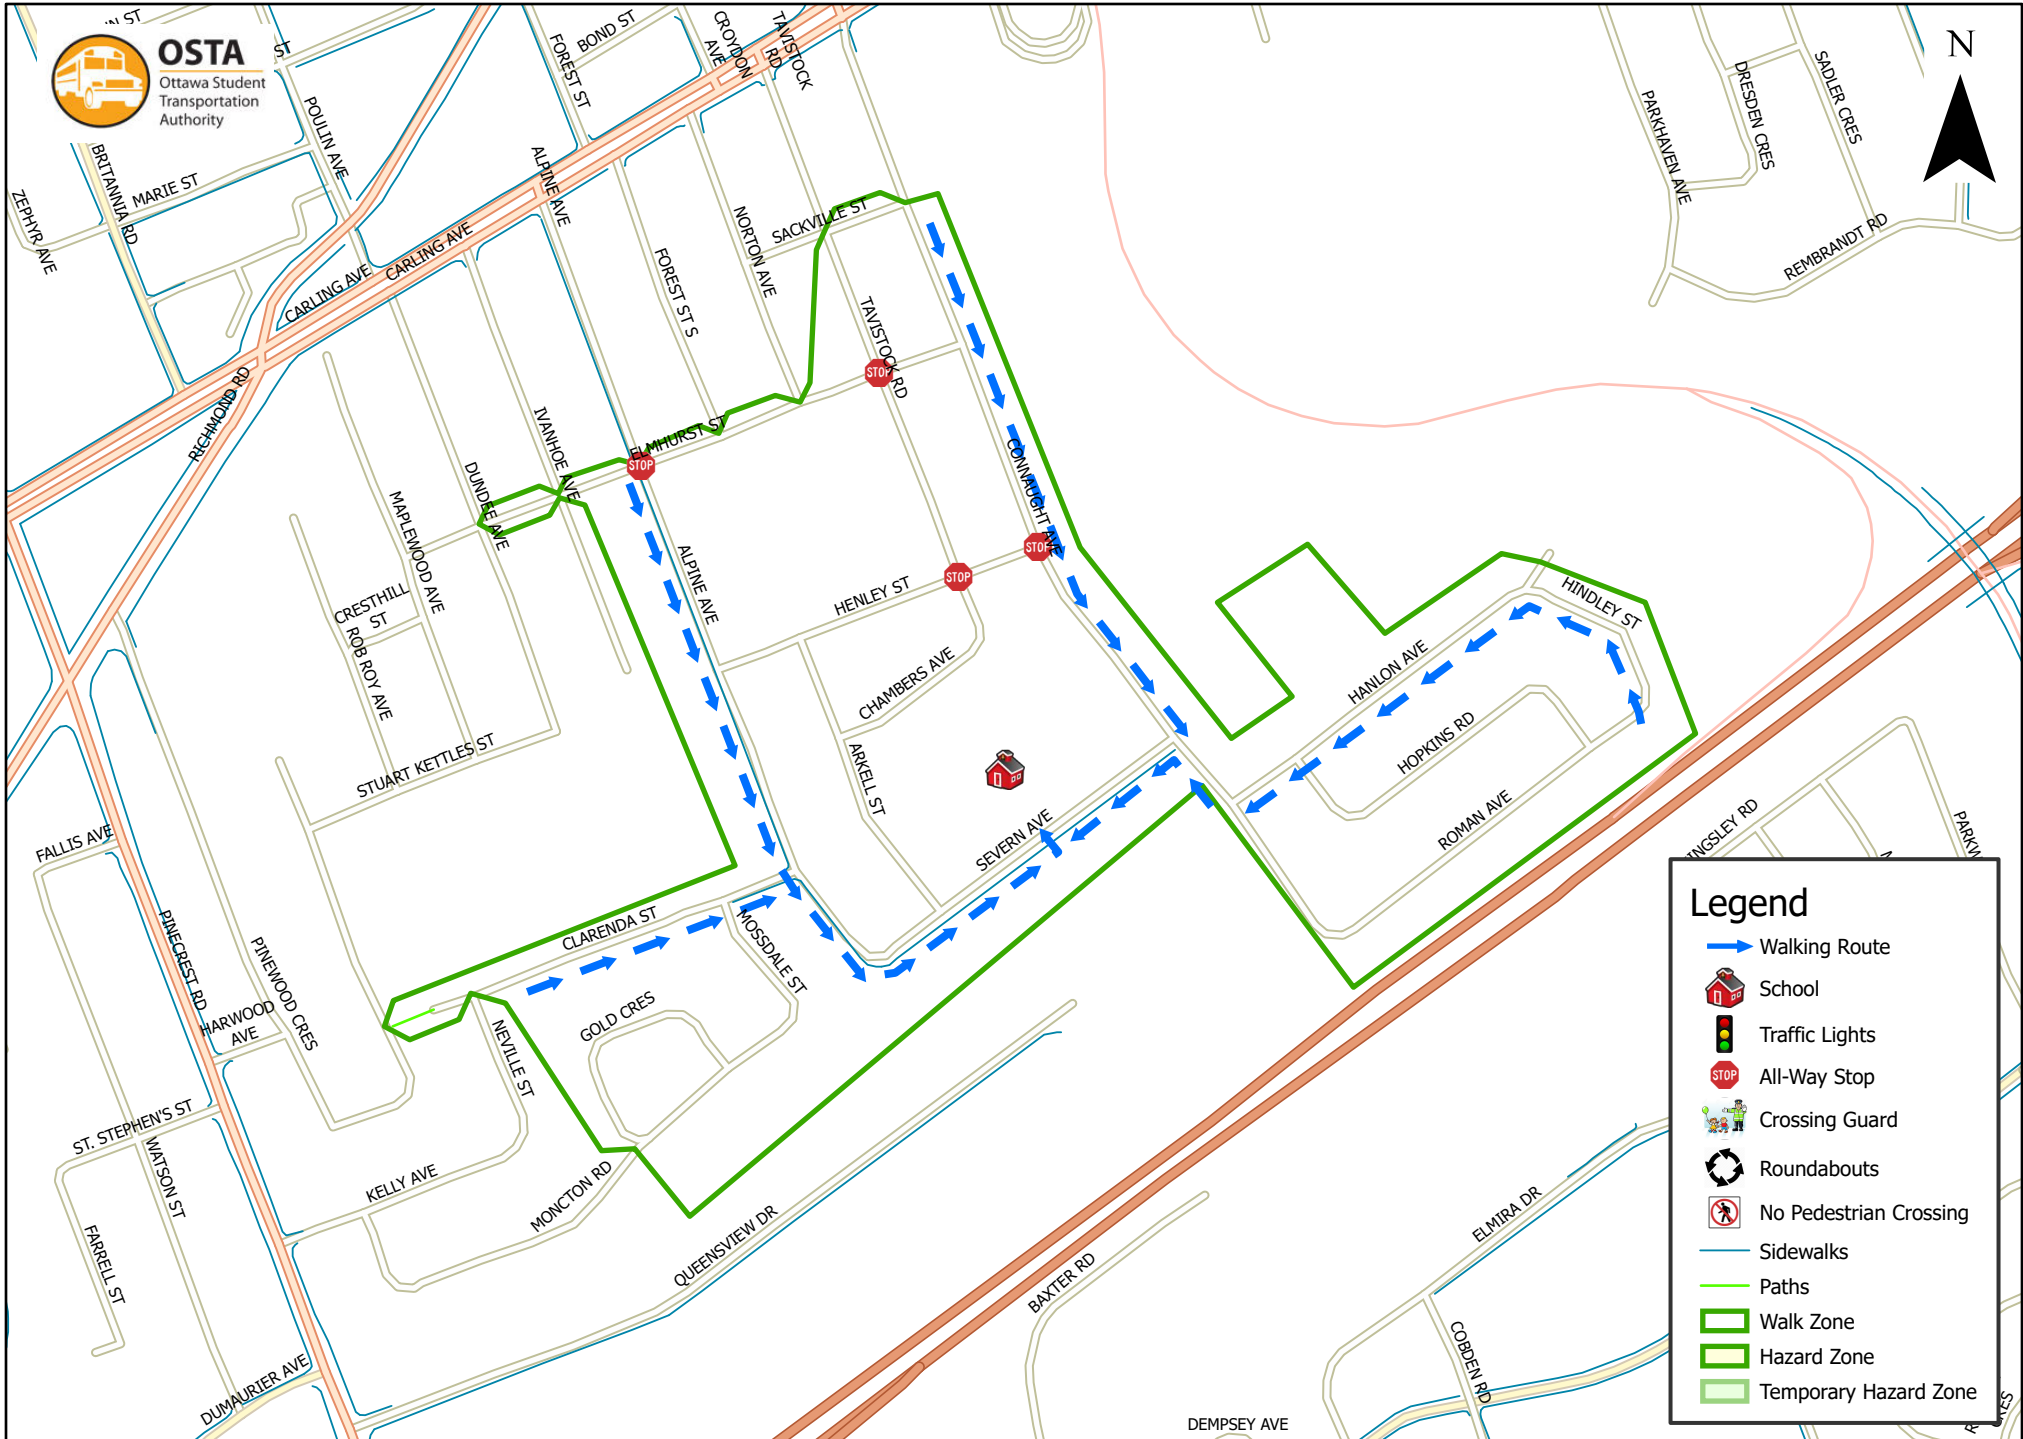

# Sir Robert Borden Intermediate School 1.6 km Walk Zone Grades 7-8

This map is intended for information purposes only. Ottawa Student Transportation Authority assumes no responsibility for people using these routes.