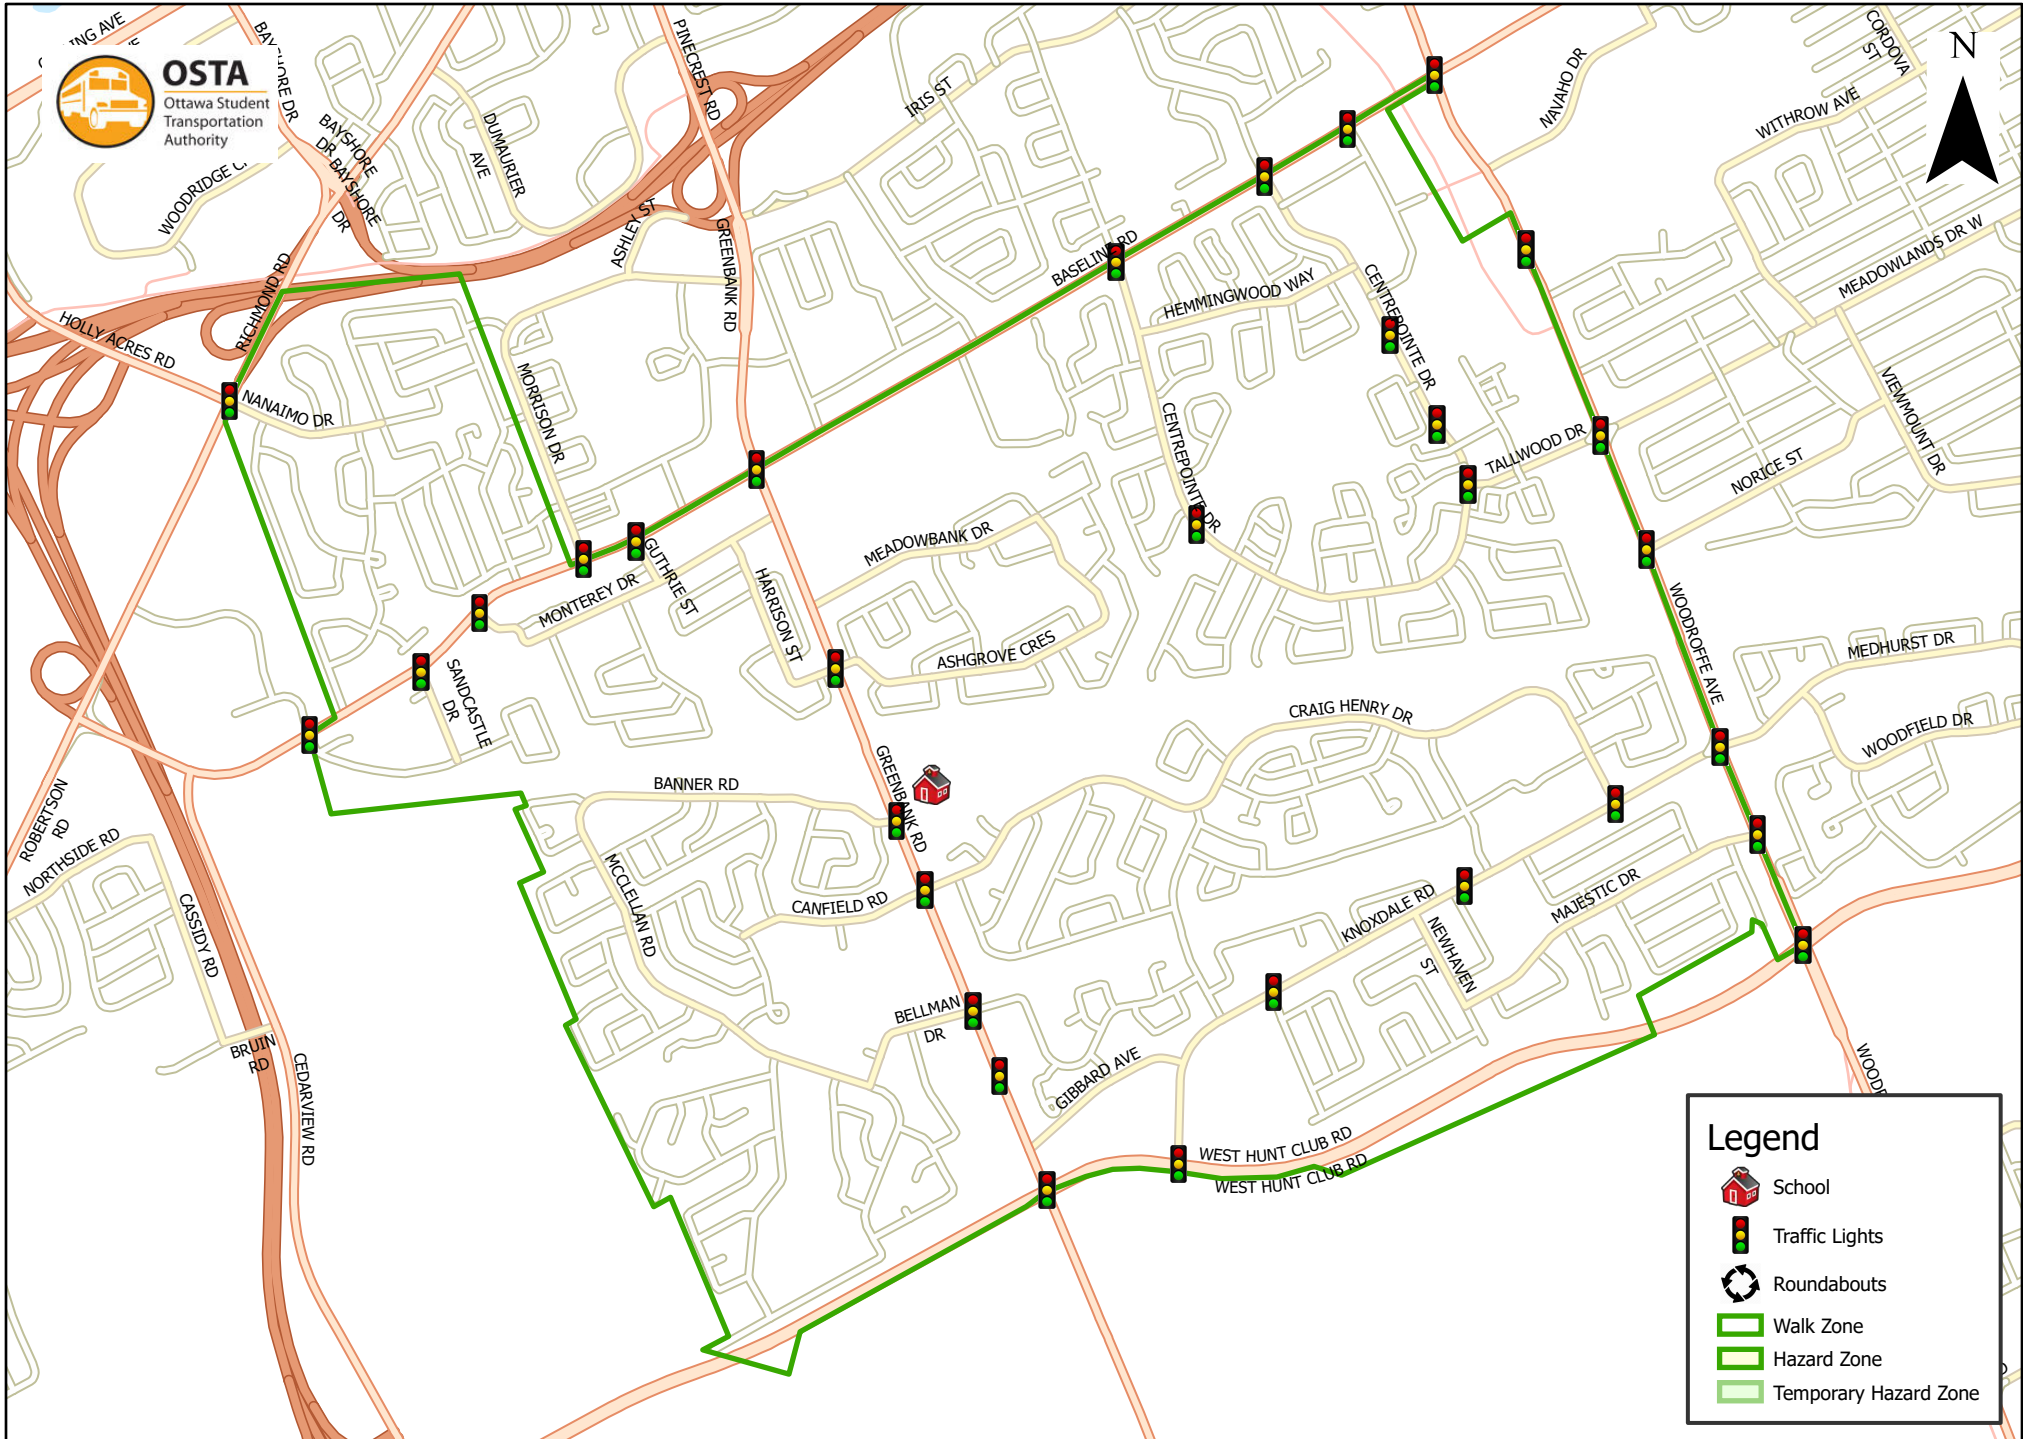

# Sir Robert Borden High School 3.2 km Walk Zone Grades 9-12

This map is intended for information purposes only. Ottawa Student Transportation Authority assumes no responsibility for people using these routes.