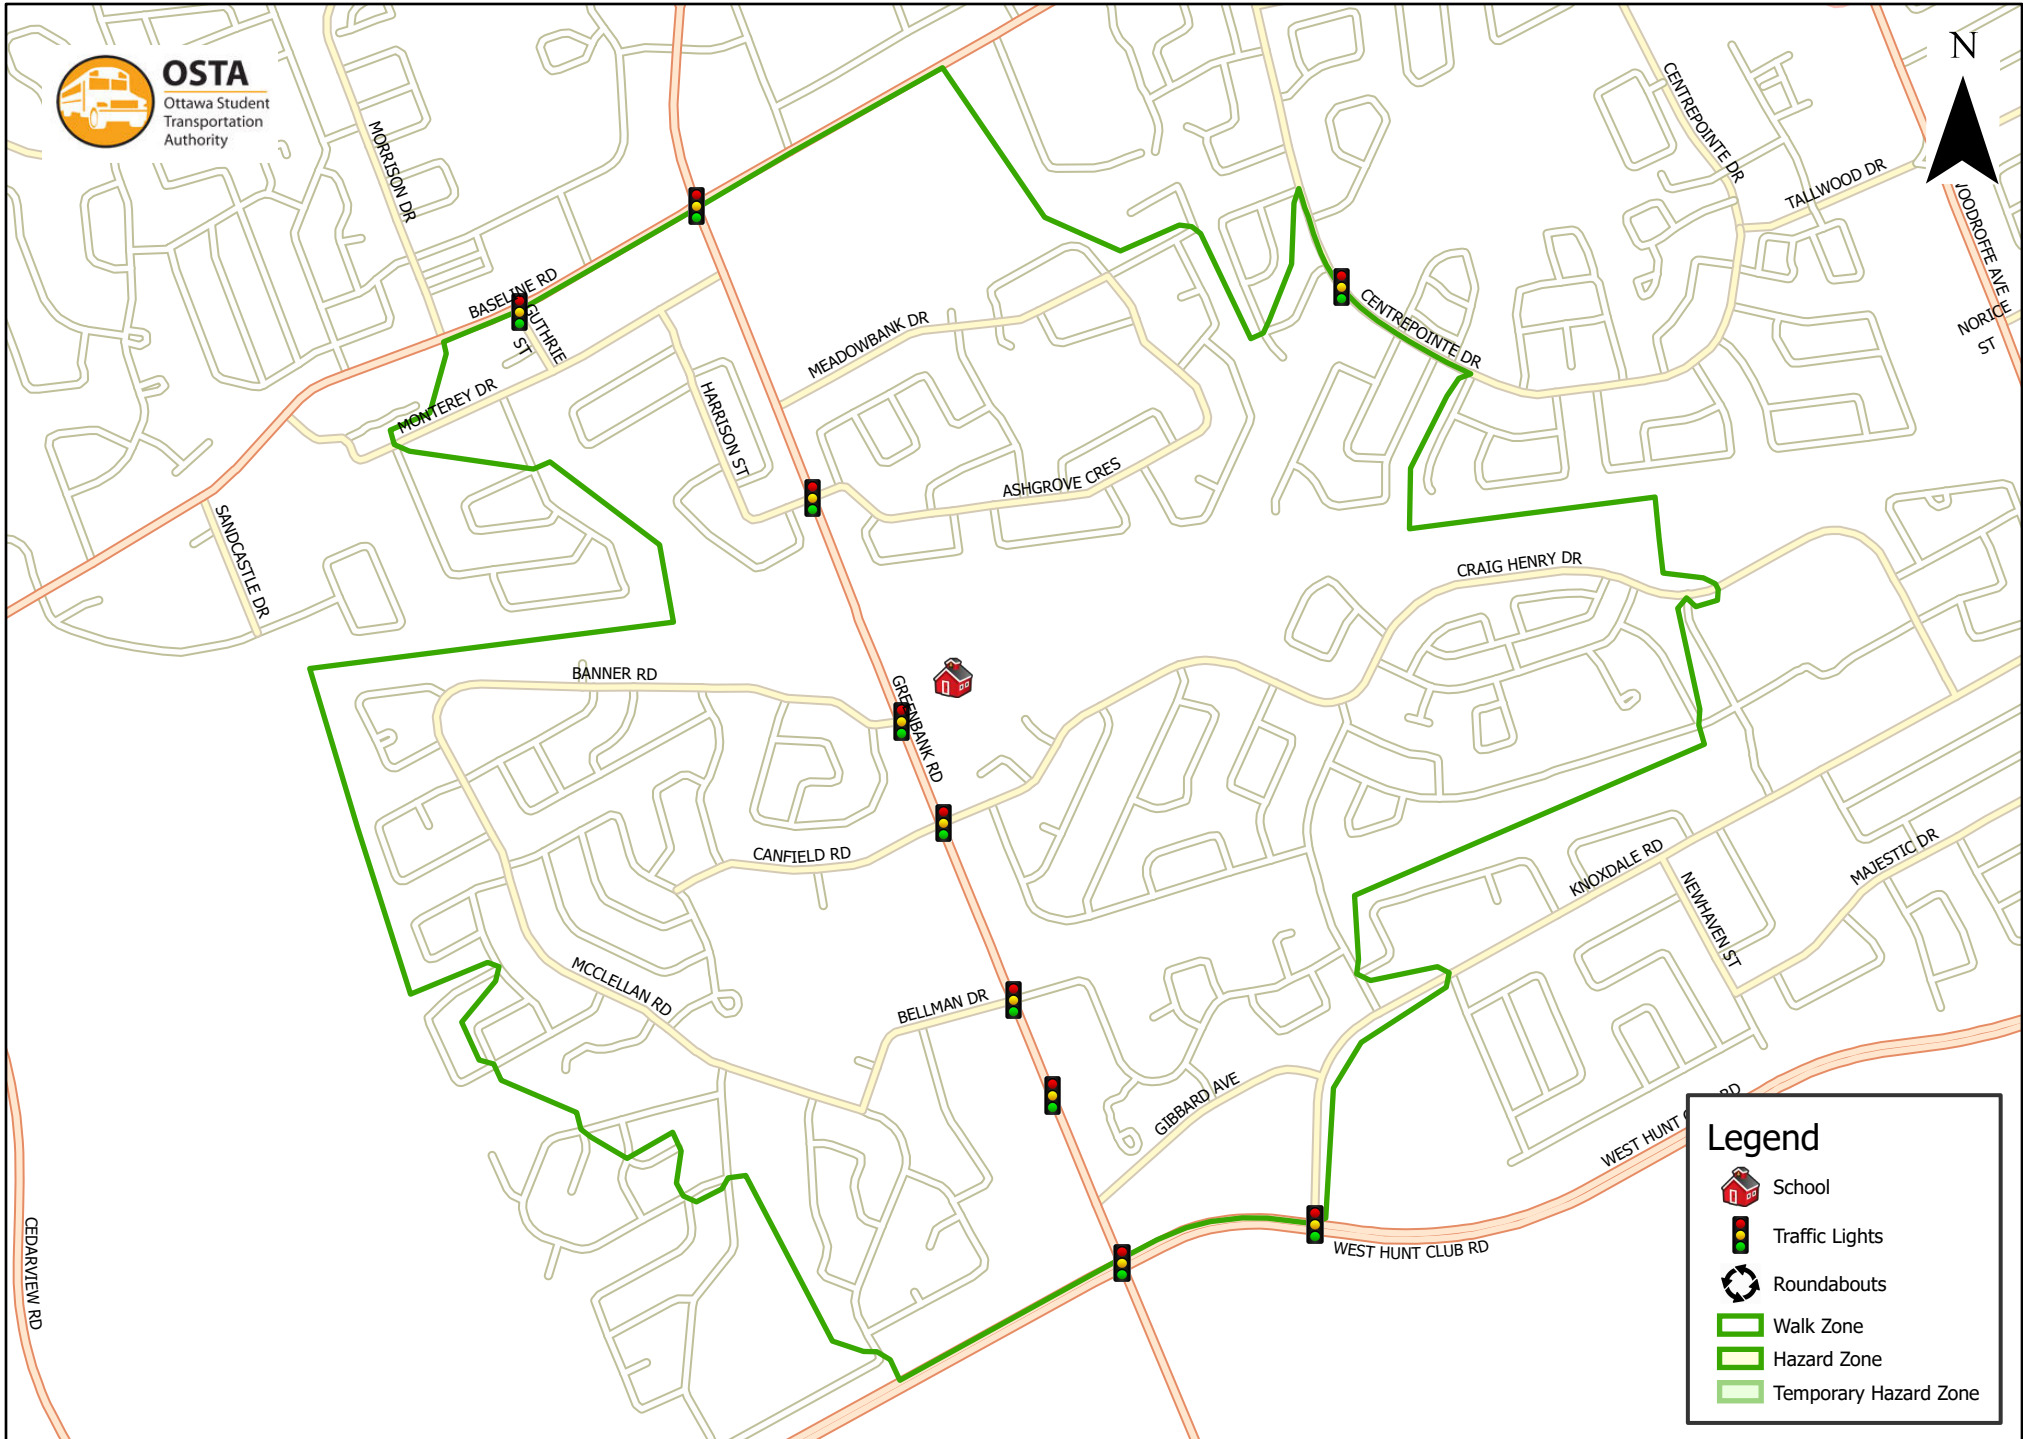

Sir Robert Borden Intermediate School 1.6 km Walk Zone Grades 7-8

This map is intended for information purposes only. Ottawa Student Transportation Authority assumes no responsibility for people using these routes.