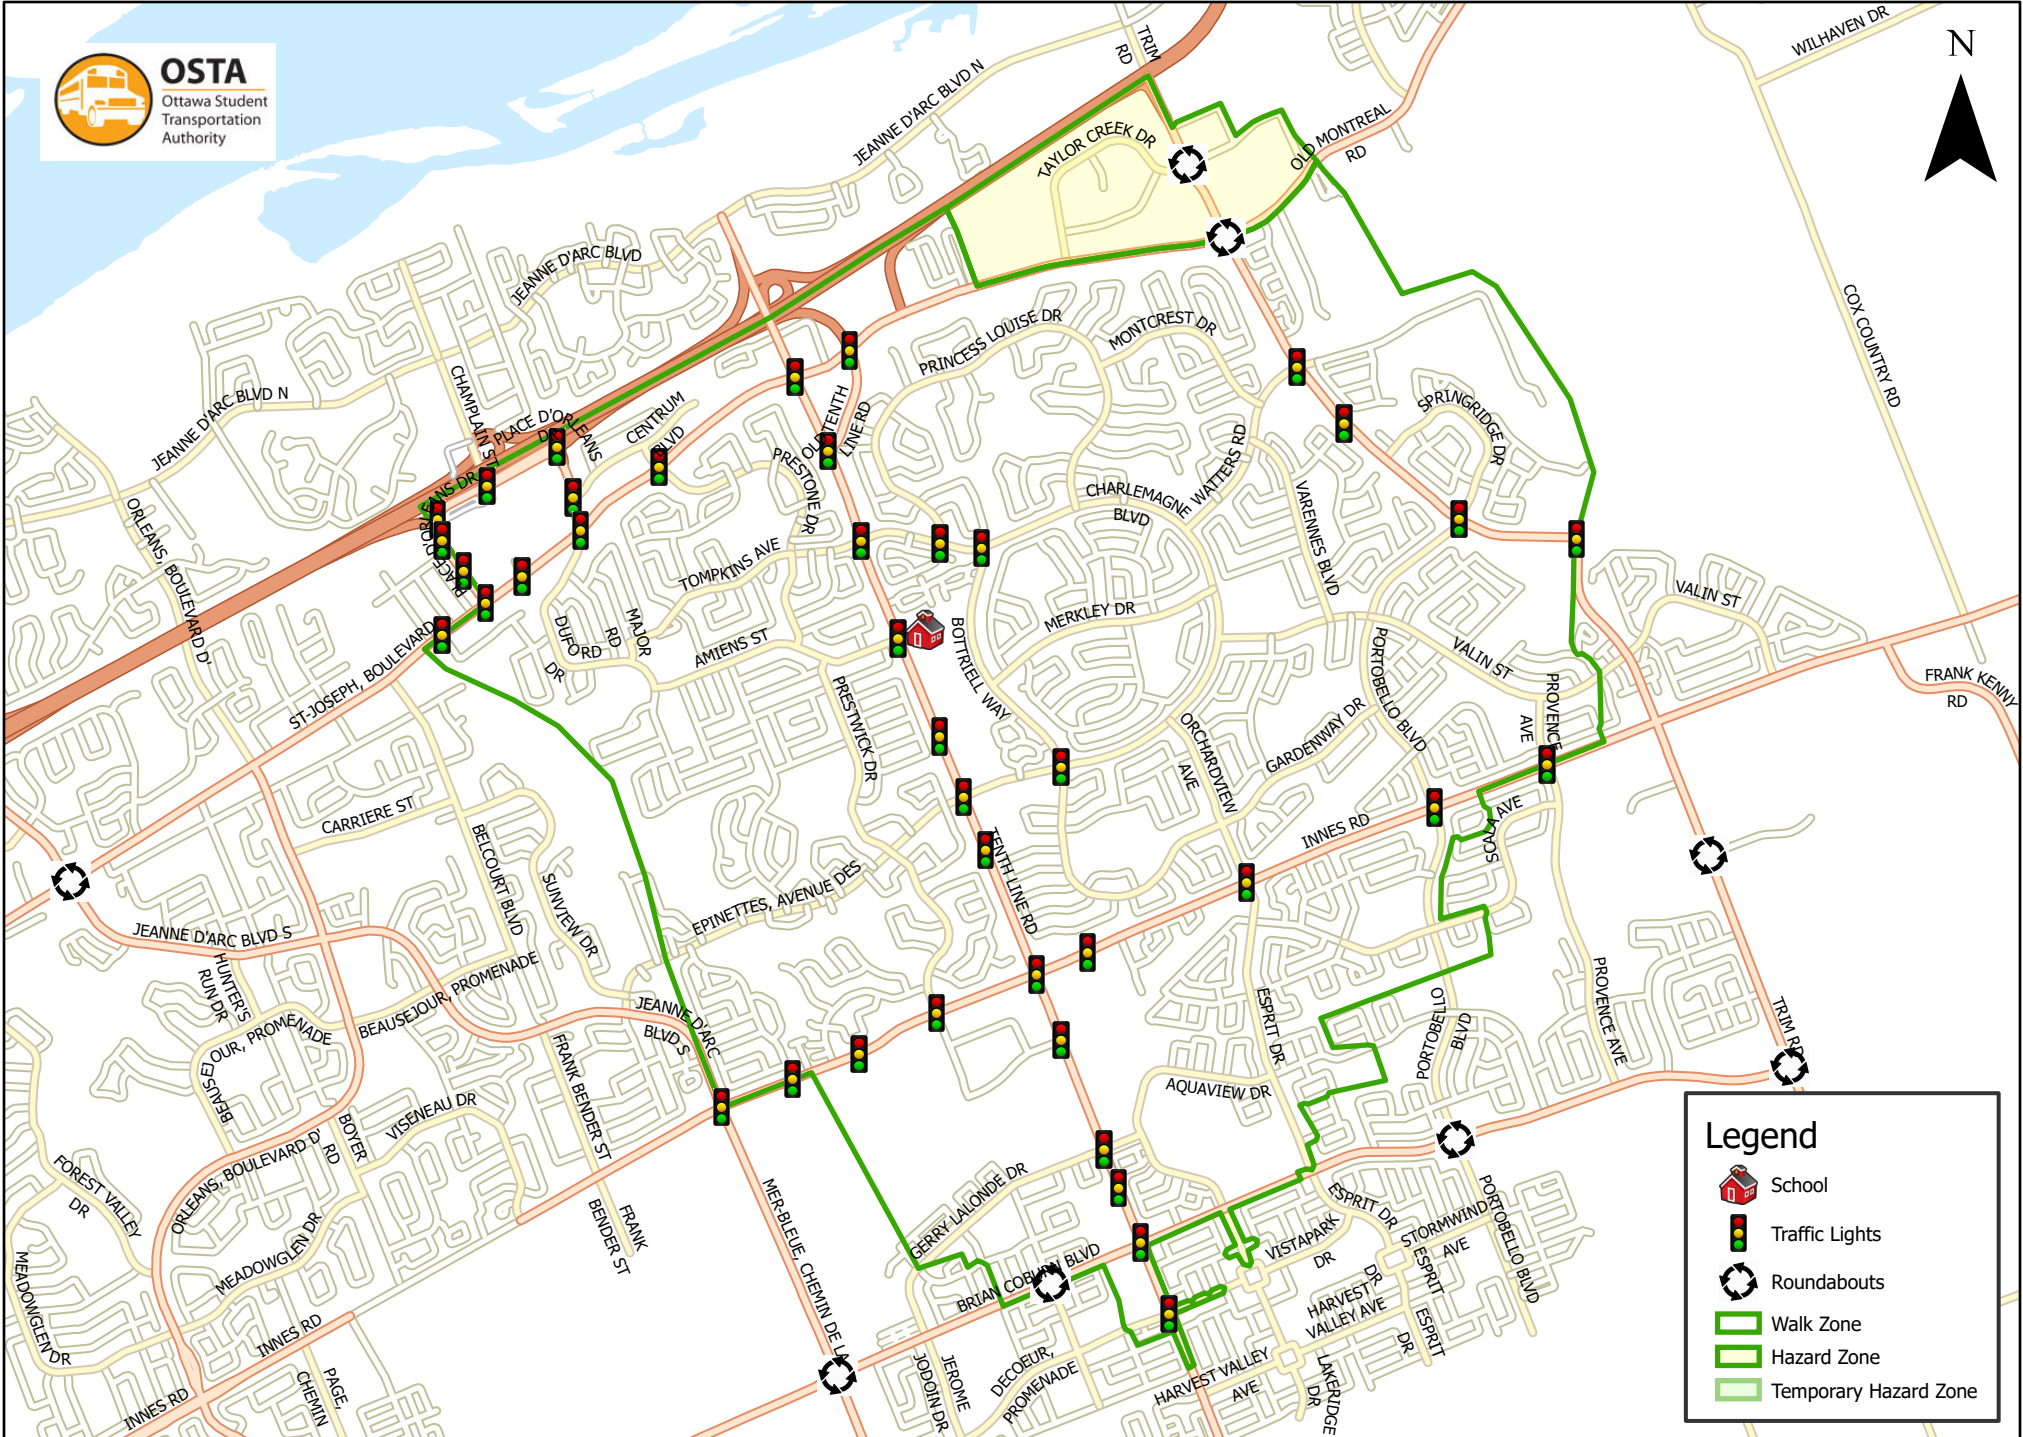

Sir Wilfrid Laurier Secondary School 3.2 km Walk Zone Grades 9-12

This map is intended for information purposes only. Ottawa Student Transportation Authority assumes no responsibility for people using these routes.