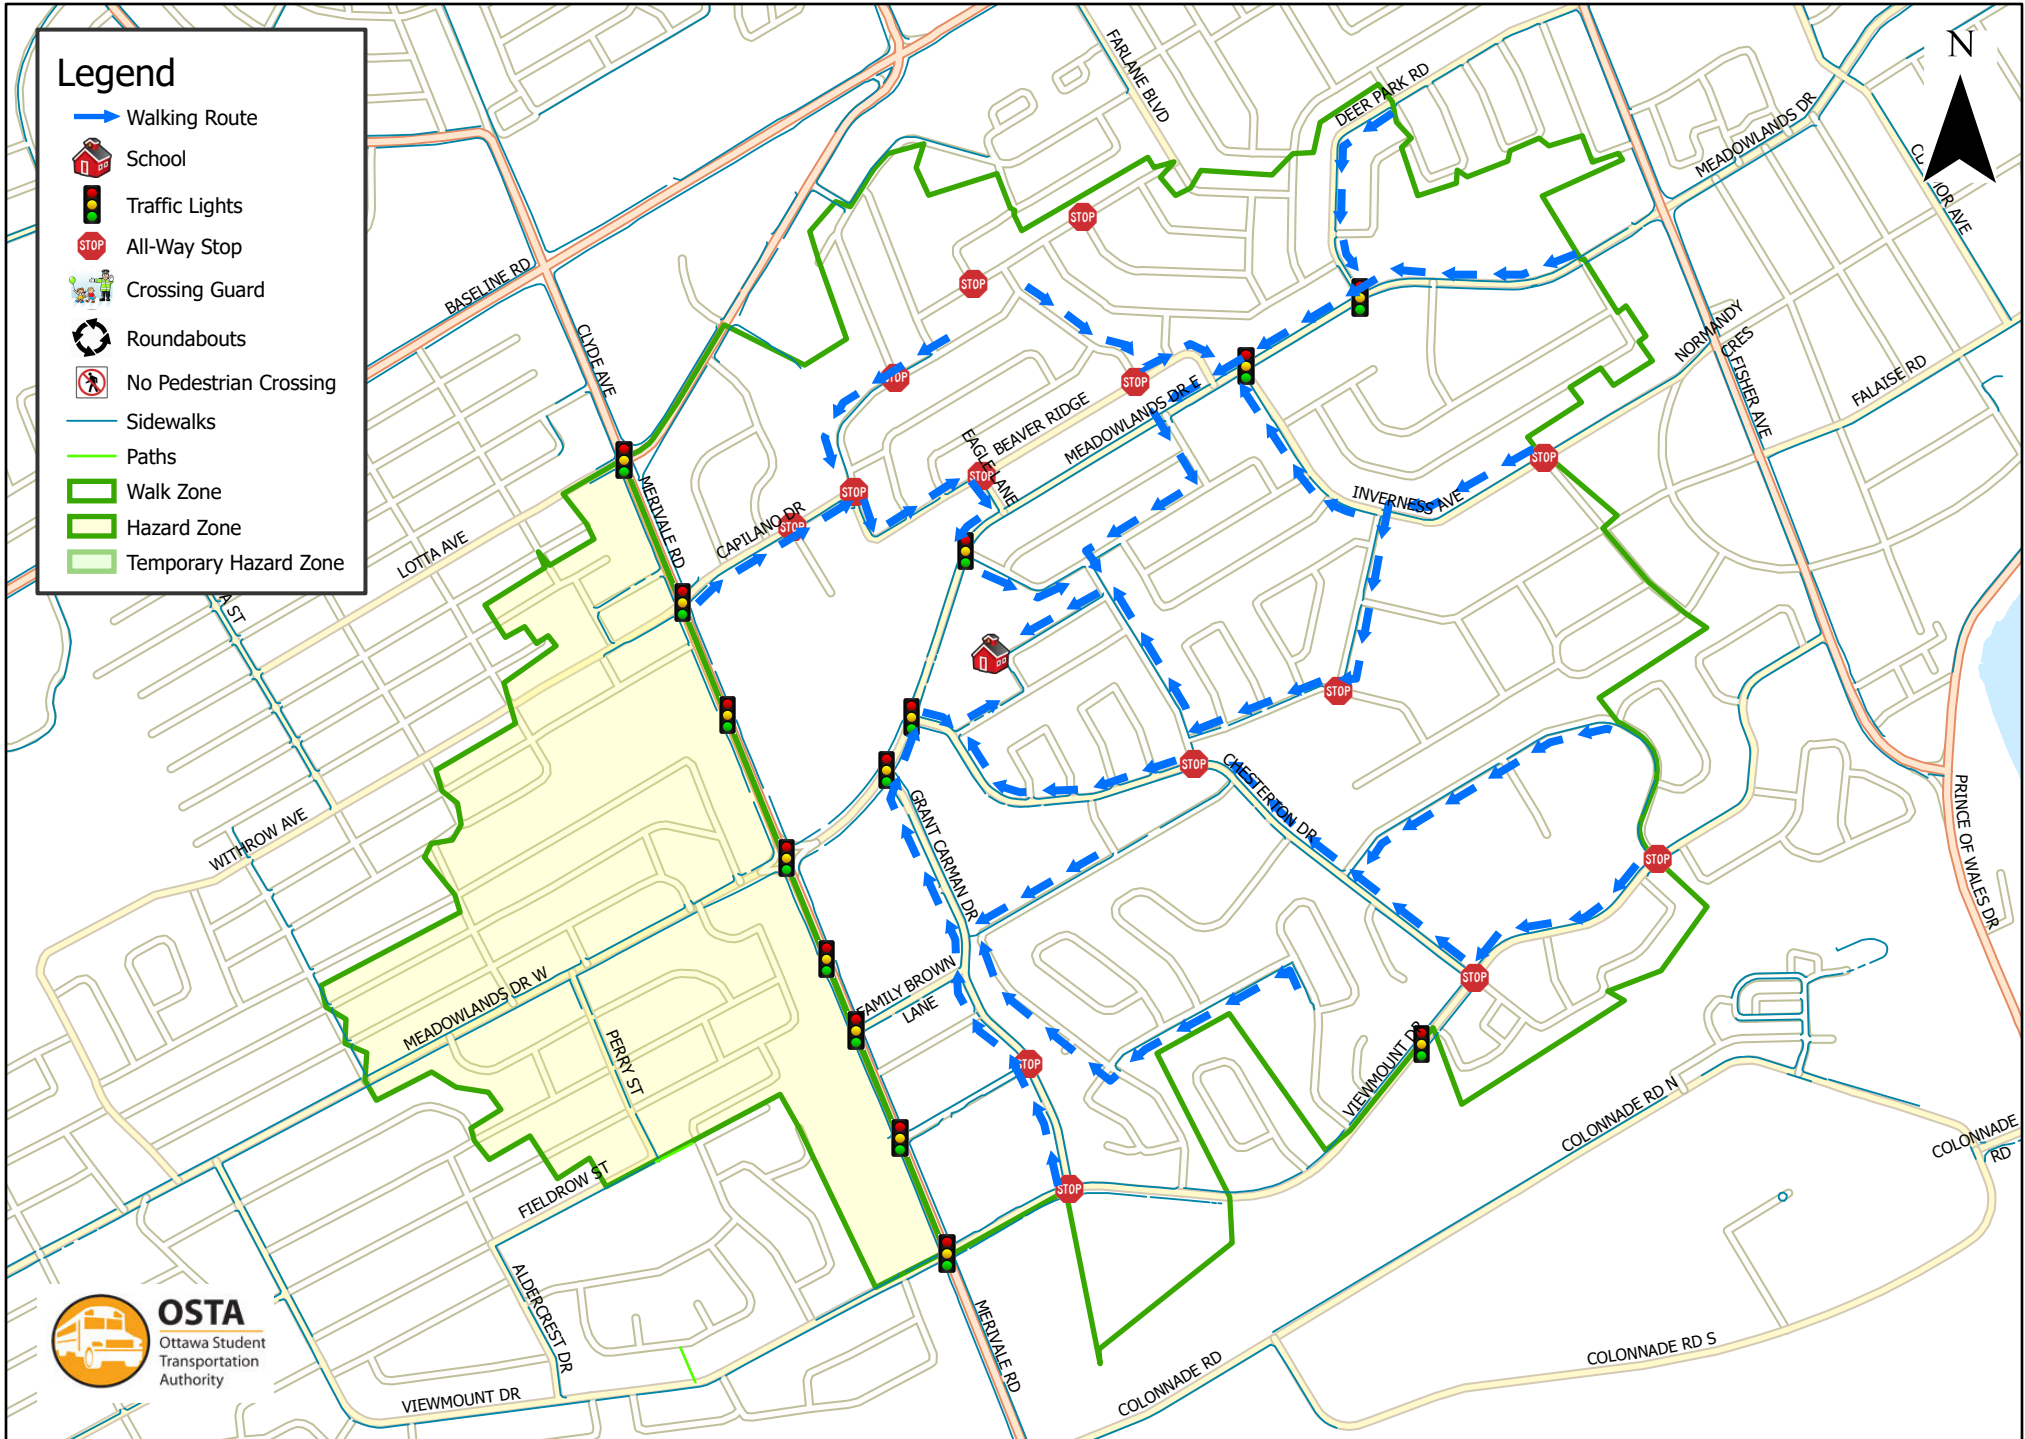

Sir Winston Churchill Public School 1.6 km Walk Zone Grades 7-8

This map is intended for information purposes only. Ottawa Student Transportation Authority assumes no responsibility for people using these routes.