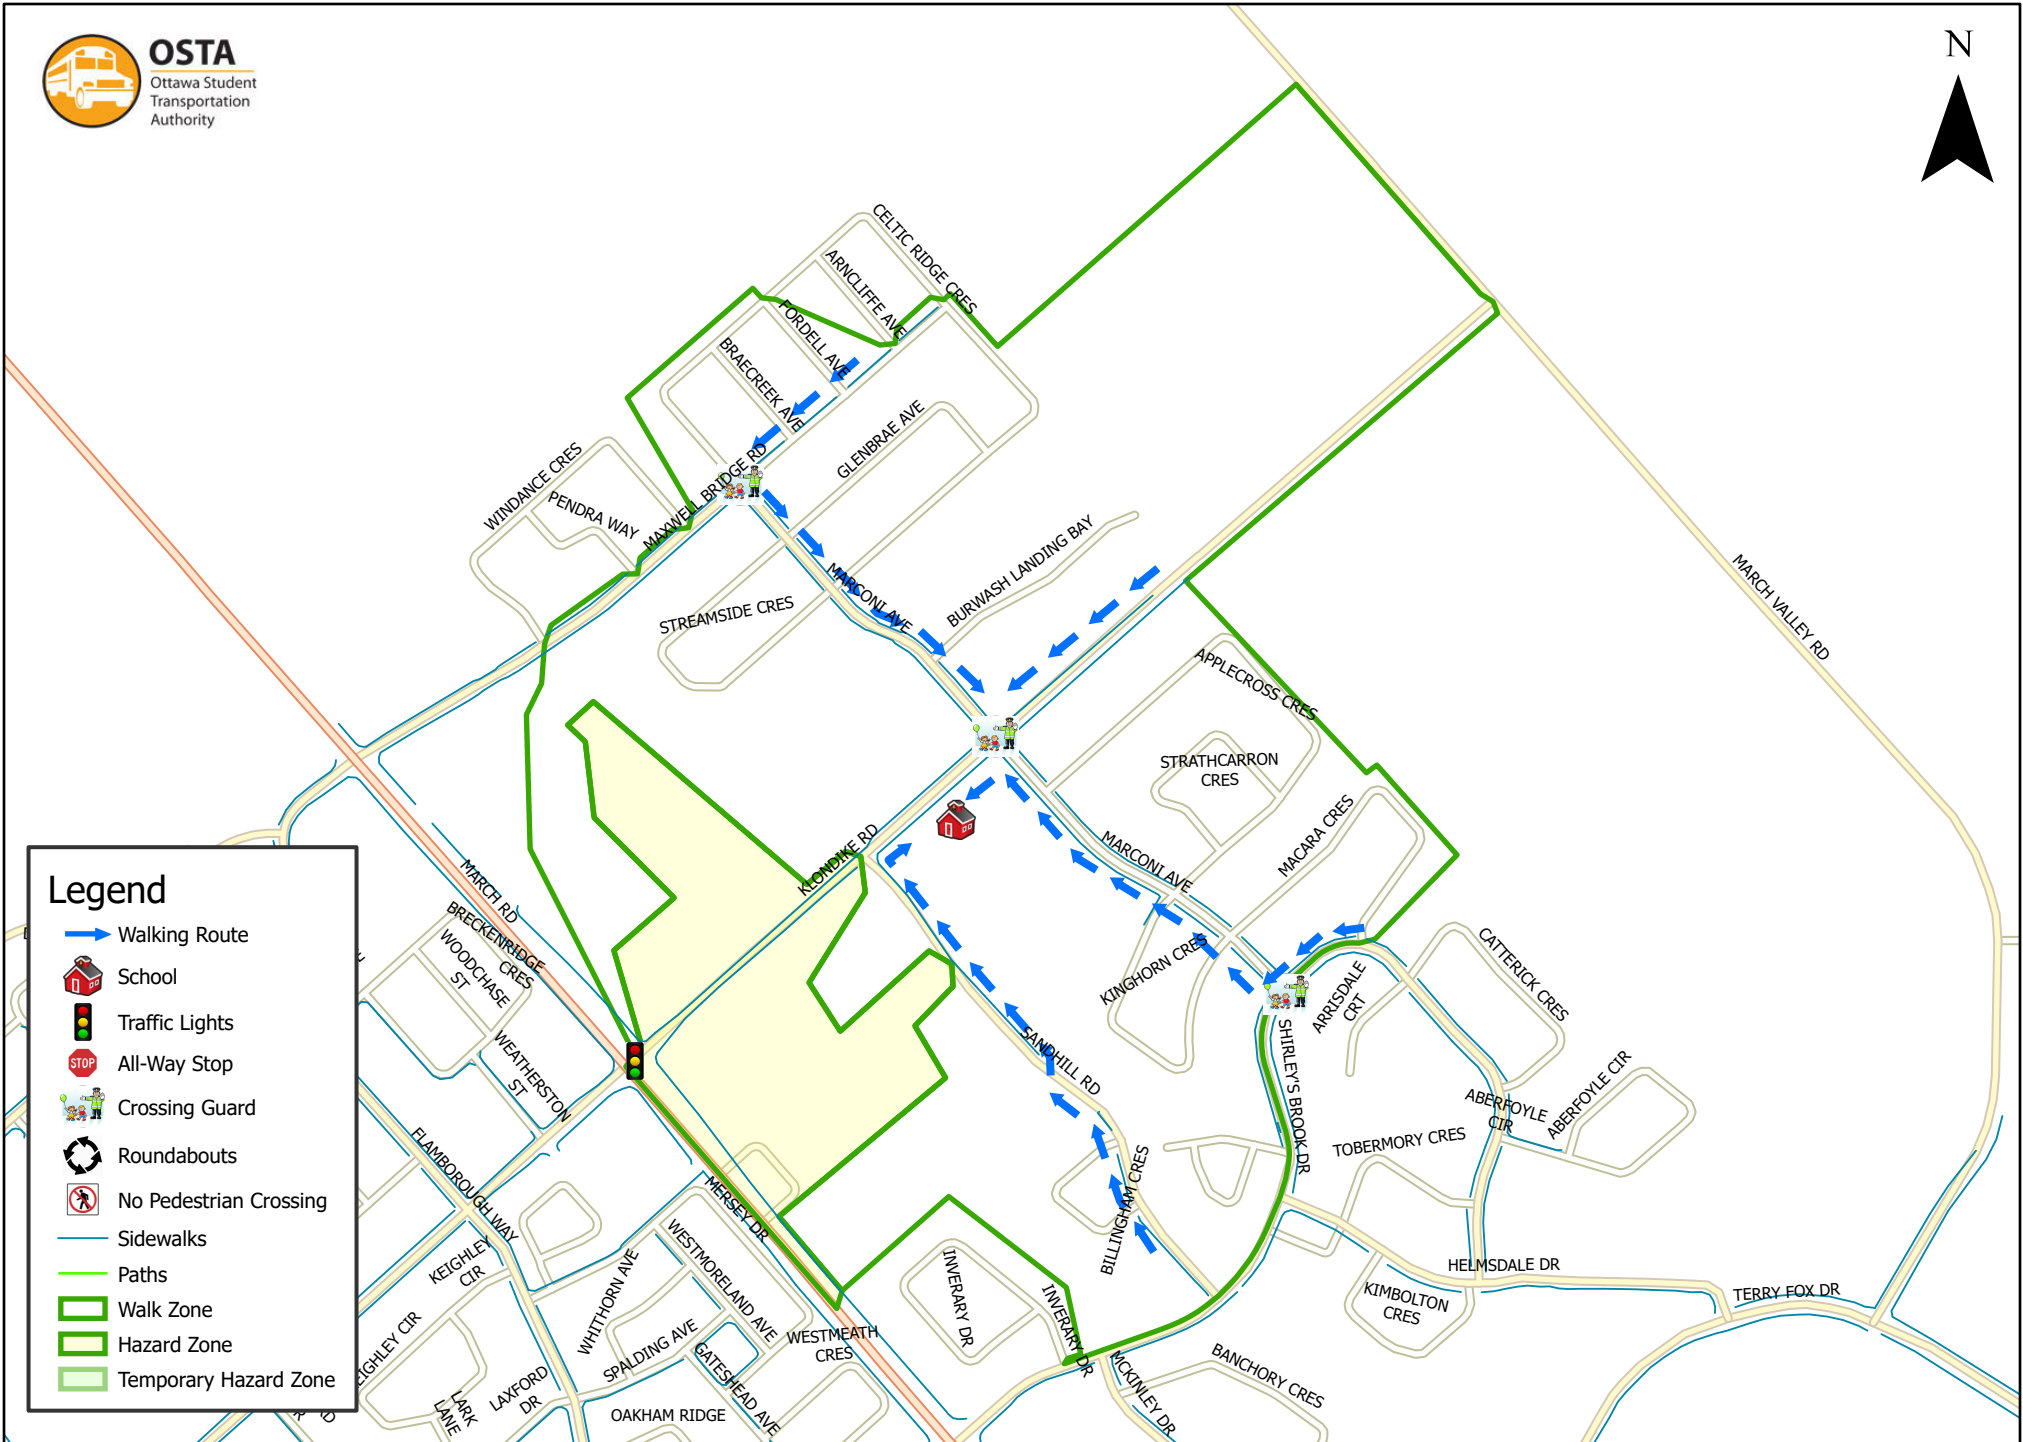

South March Public School 800 m Walk Zone Kindergarten

Legend

- Walking Route
- School
- Traffic Lights
- All-Way Stop
- Crossing Guard
- Roundabouts
- No Pedestrian Crossing
- Sidewalks
- Paths
- Walk Zone
- Hazard Zone
- Temporary Hazard Zone

This map is intended for information purposes only. Ottawa Student Transportation Authority assumes no responsibility for people using these routes.